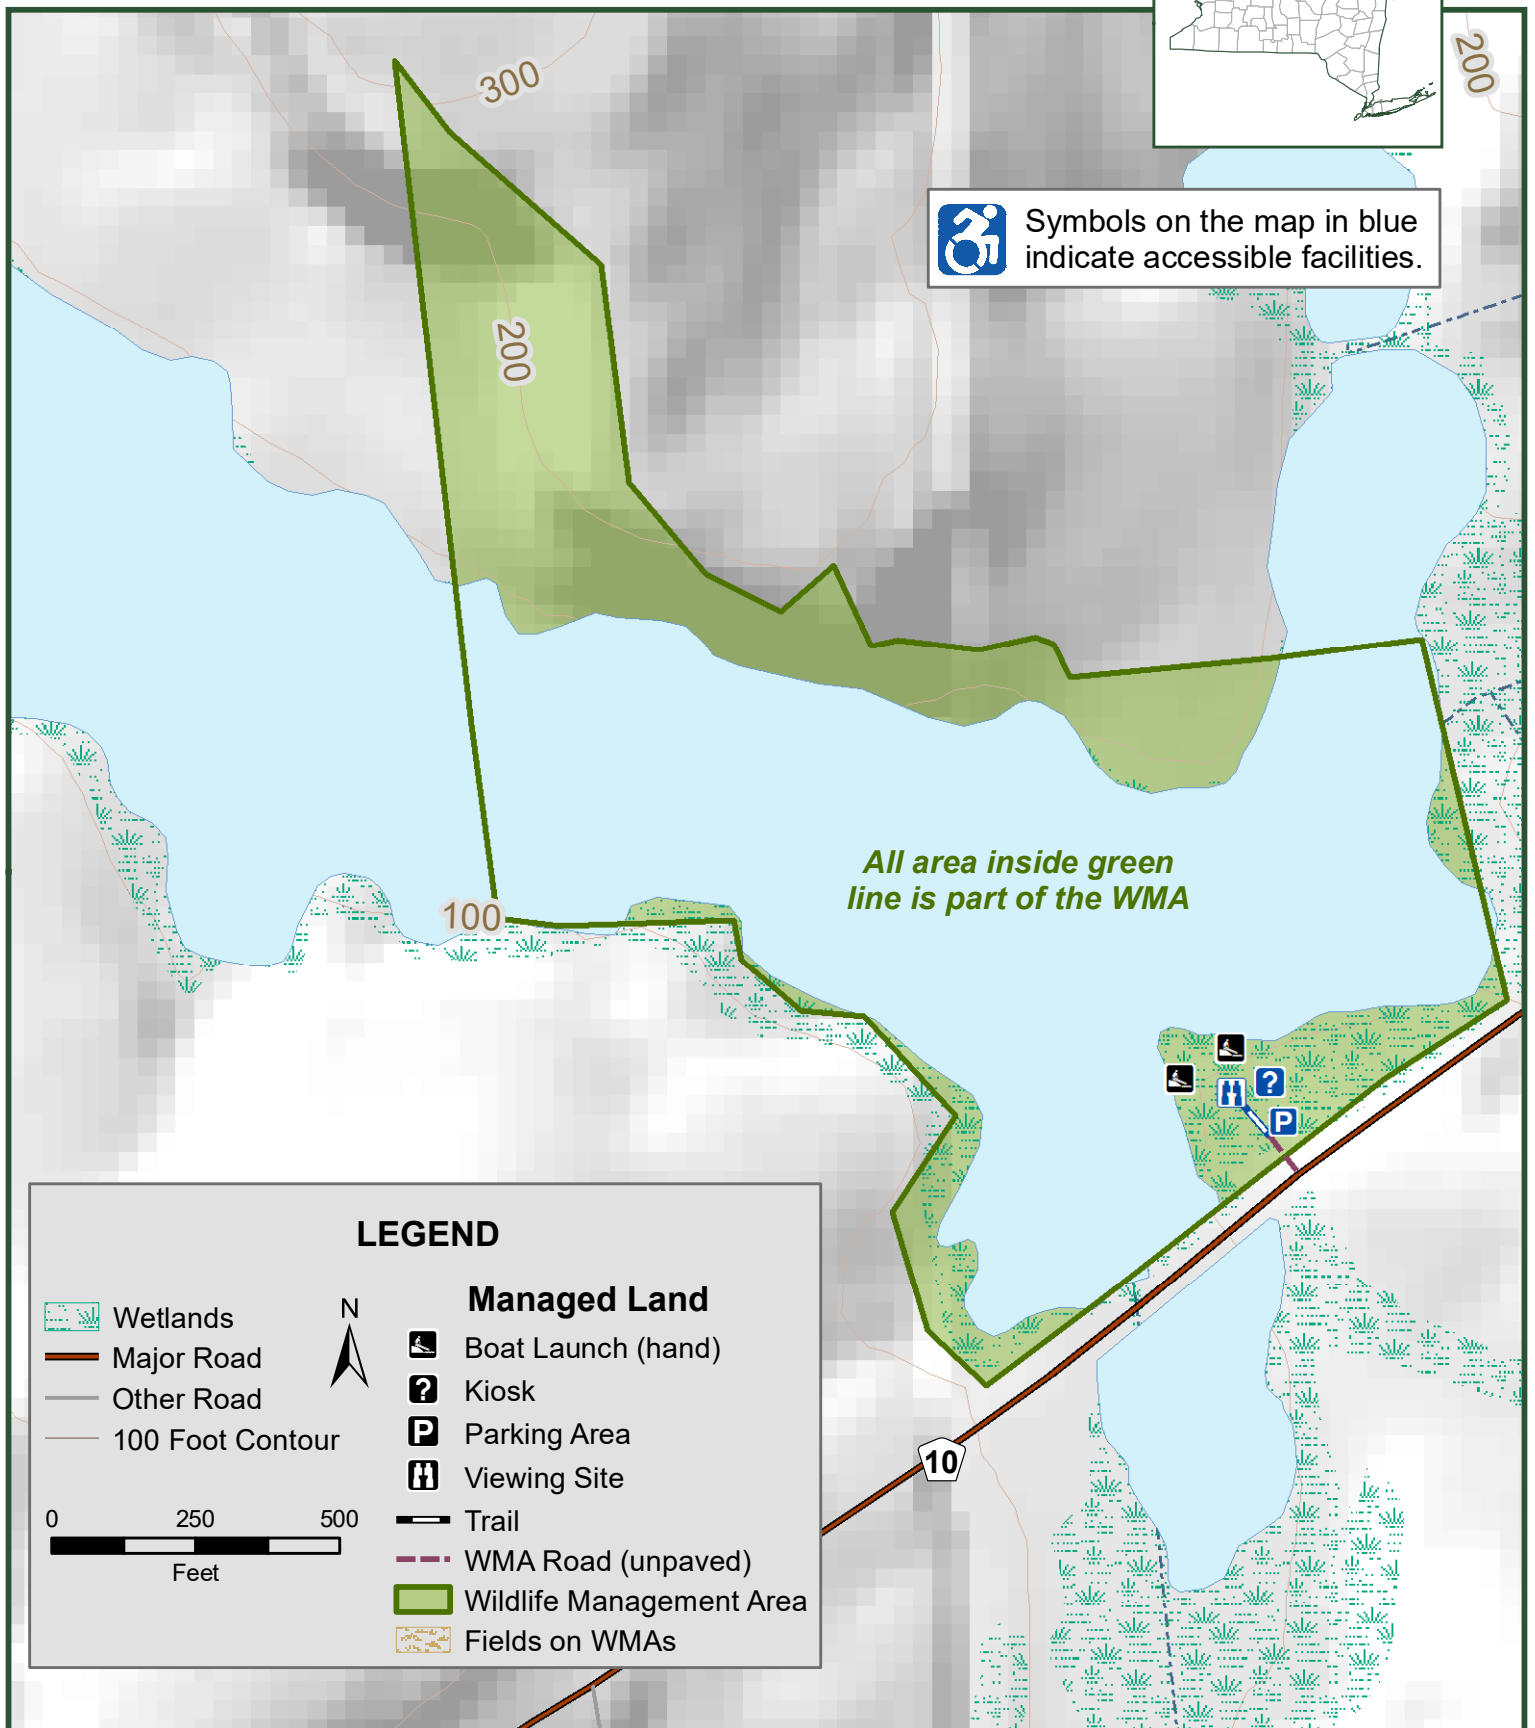

EAST BAY

Wildlife Management Area

Department of
Environmental
Conservation

Whitehall, Washington Co.