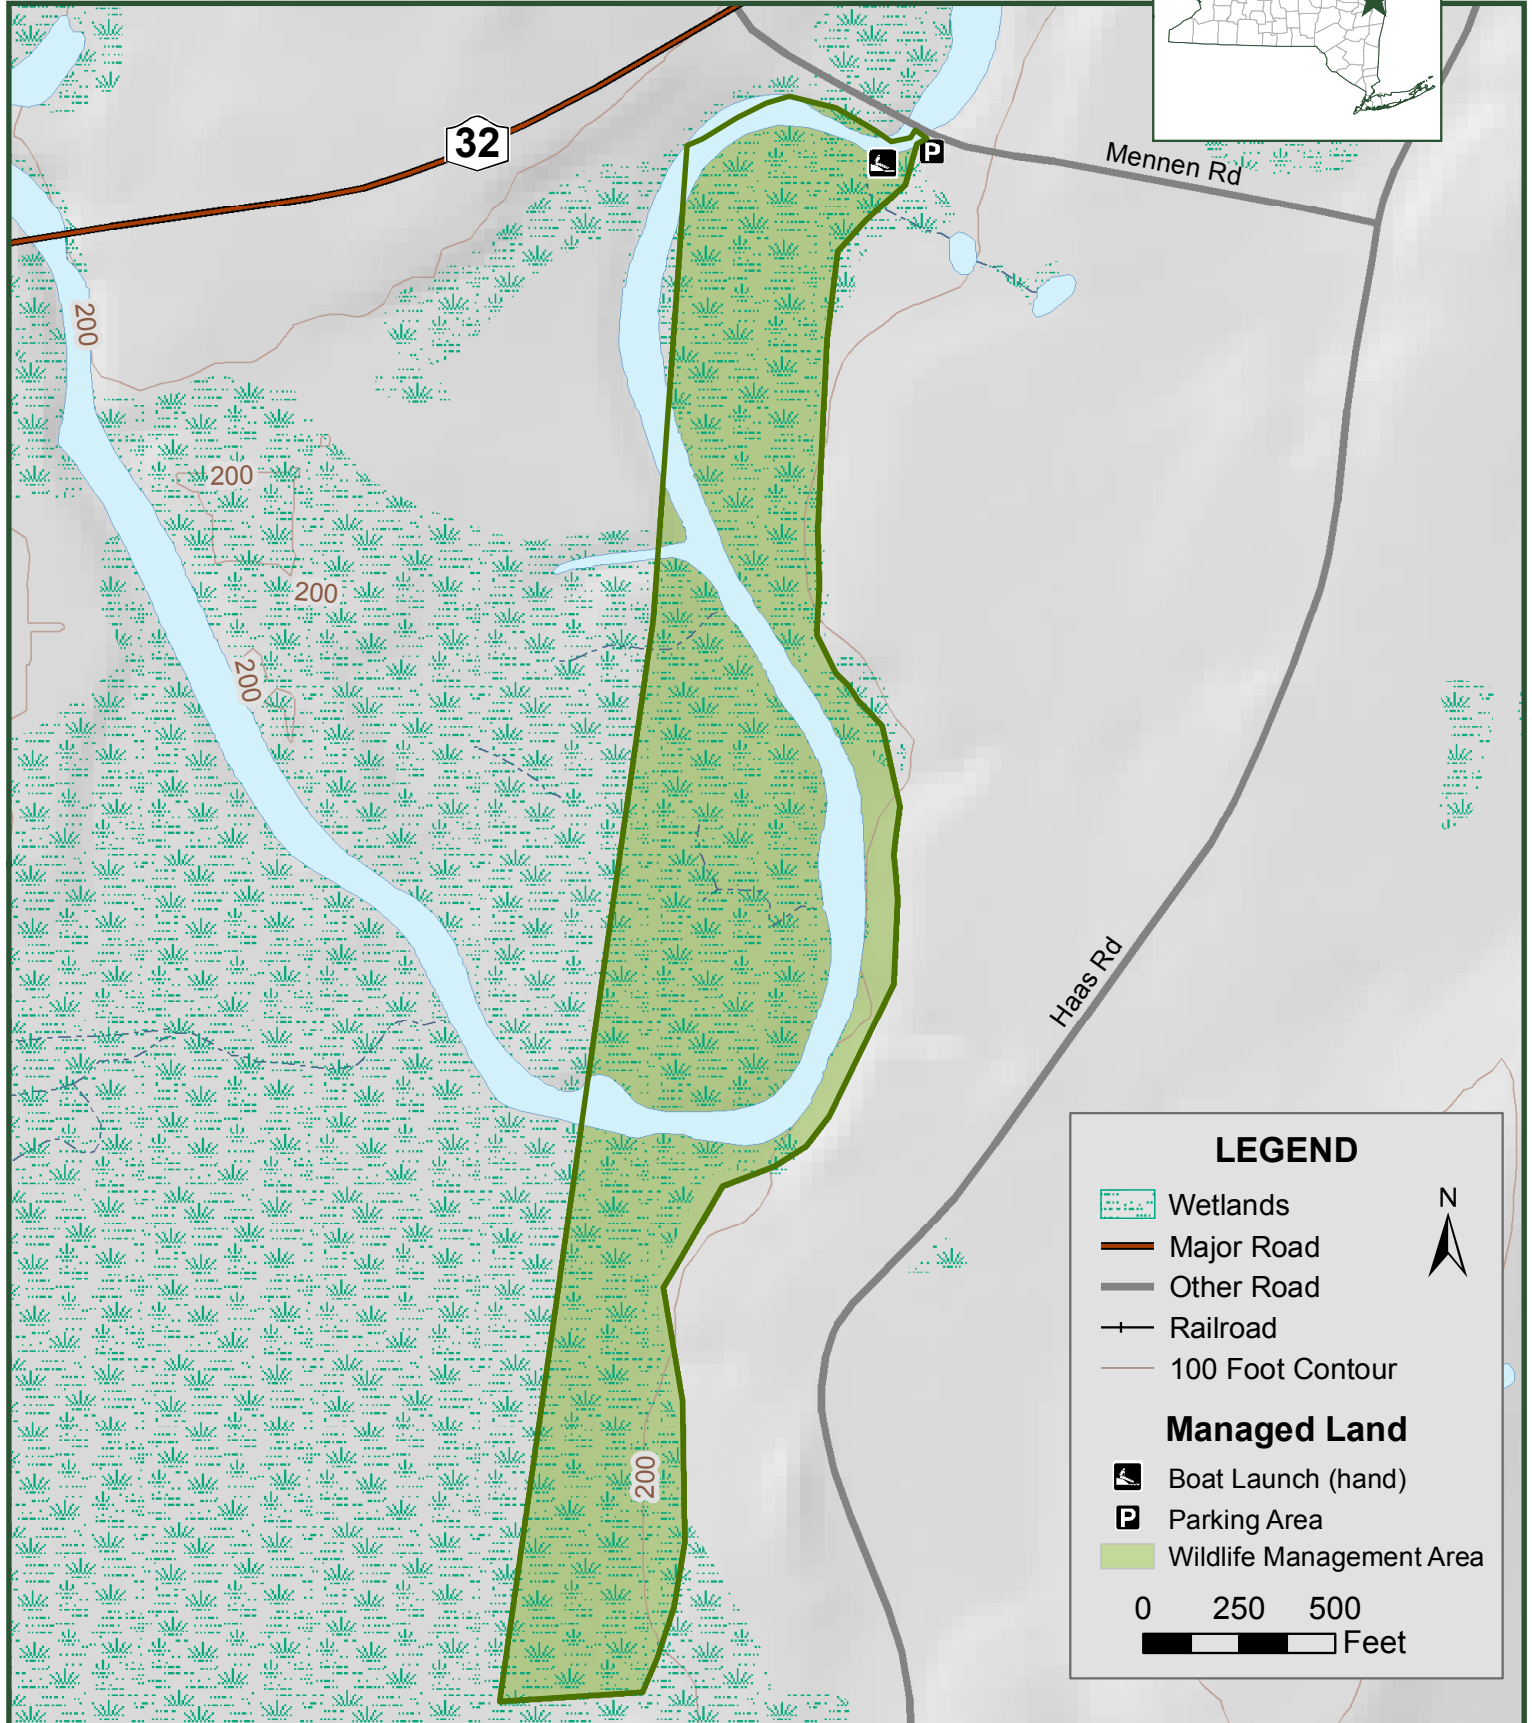

VICTORY MILLS

Wildlife Management Area

LEGEND

- Wetlands
 - Major Road
 - Other Road
 - Railroad
 - 100 Foot Contour
 - Managed Land**
 - Boat Launch (hand)
 - Parking Area
 - Wildlife Management Area
- 0 250 500 Feet