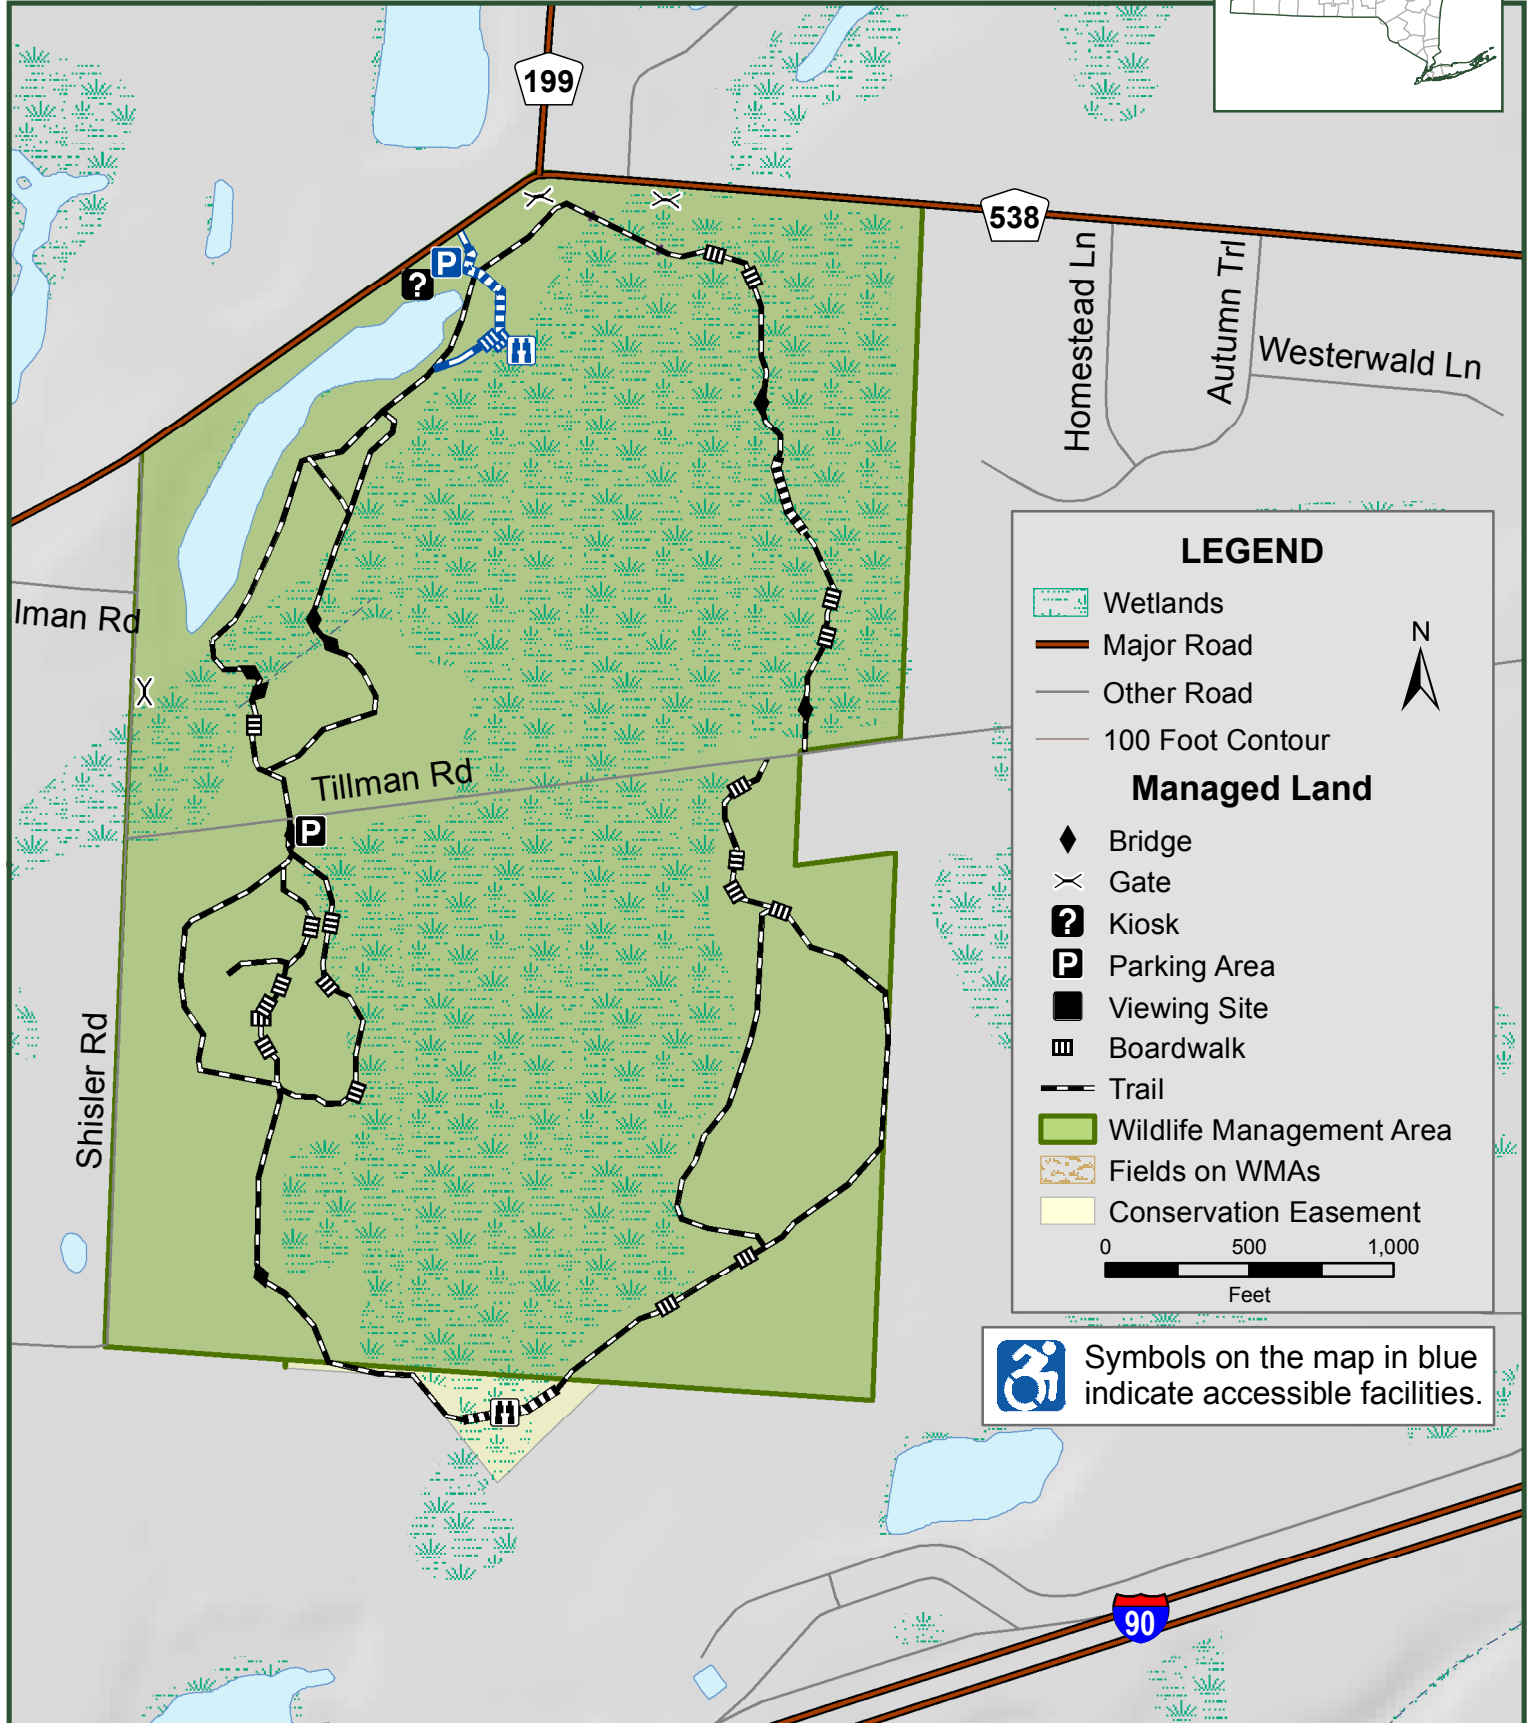

TILLMAN ROAD Wildlife Management Area

Boardwalk is now open. Social distancing cannot be maintained. To minimize risk, please wear a mask.

Department of
Environmental
Conservation

No Hunting

Clarence and Lancaster, Erie Co.