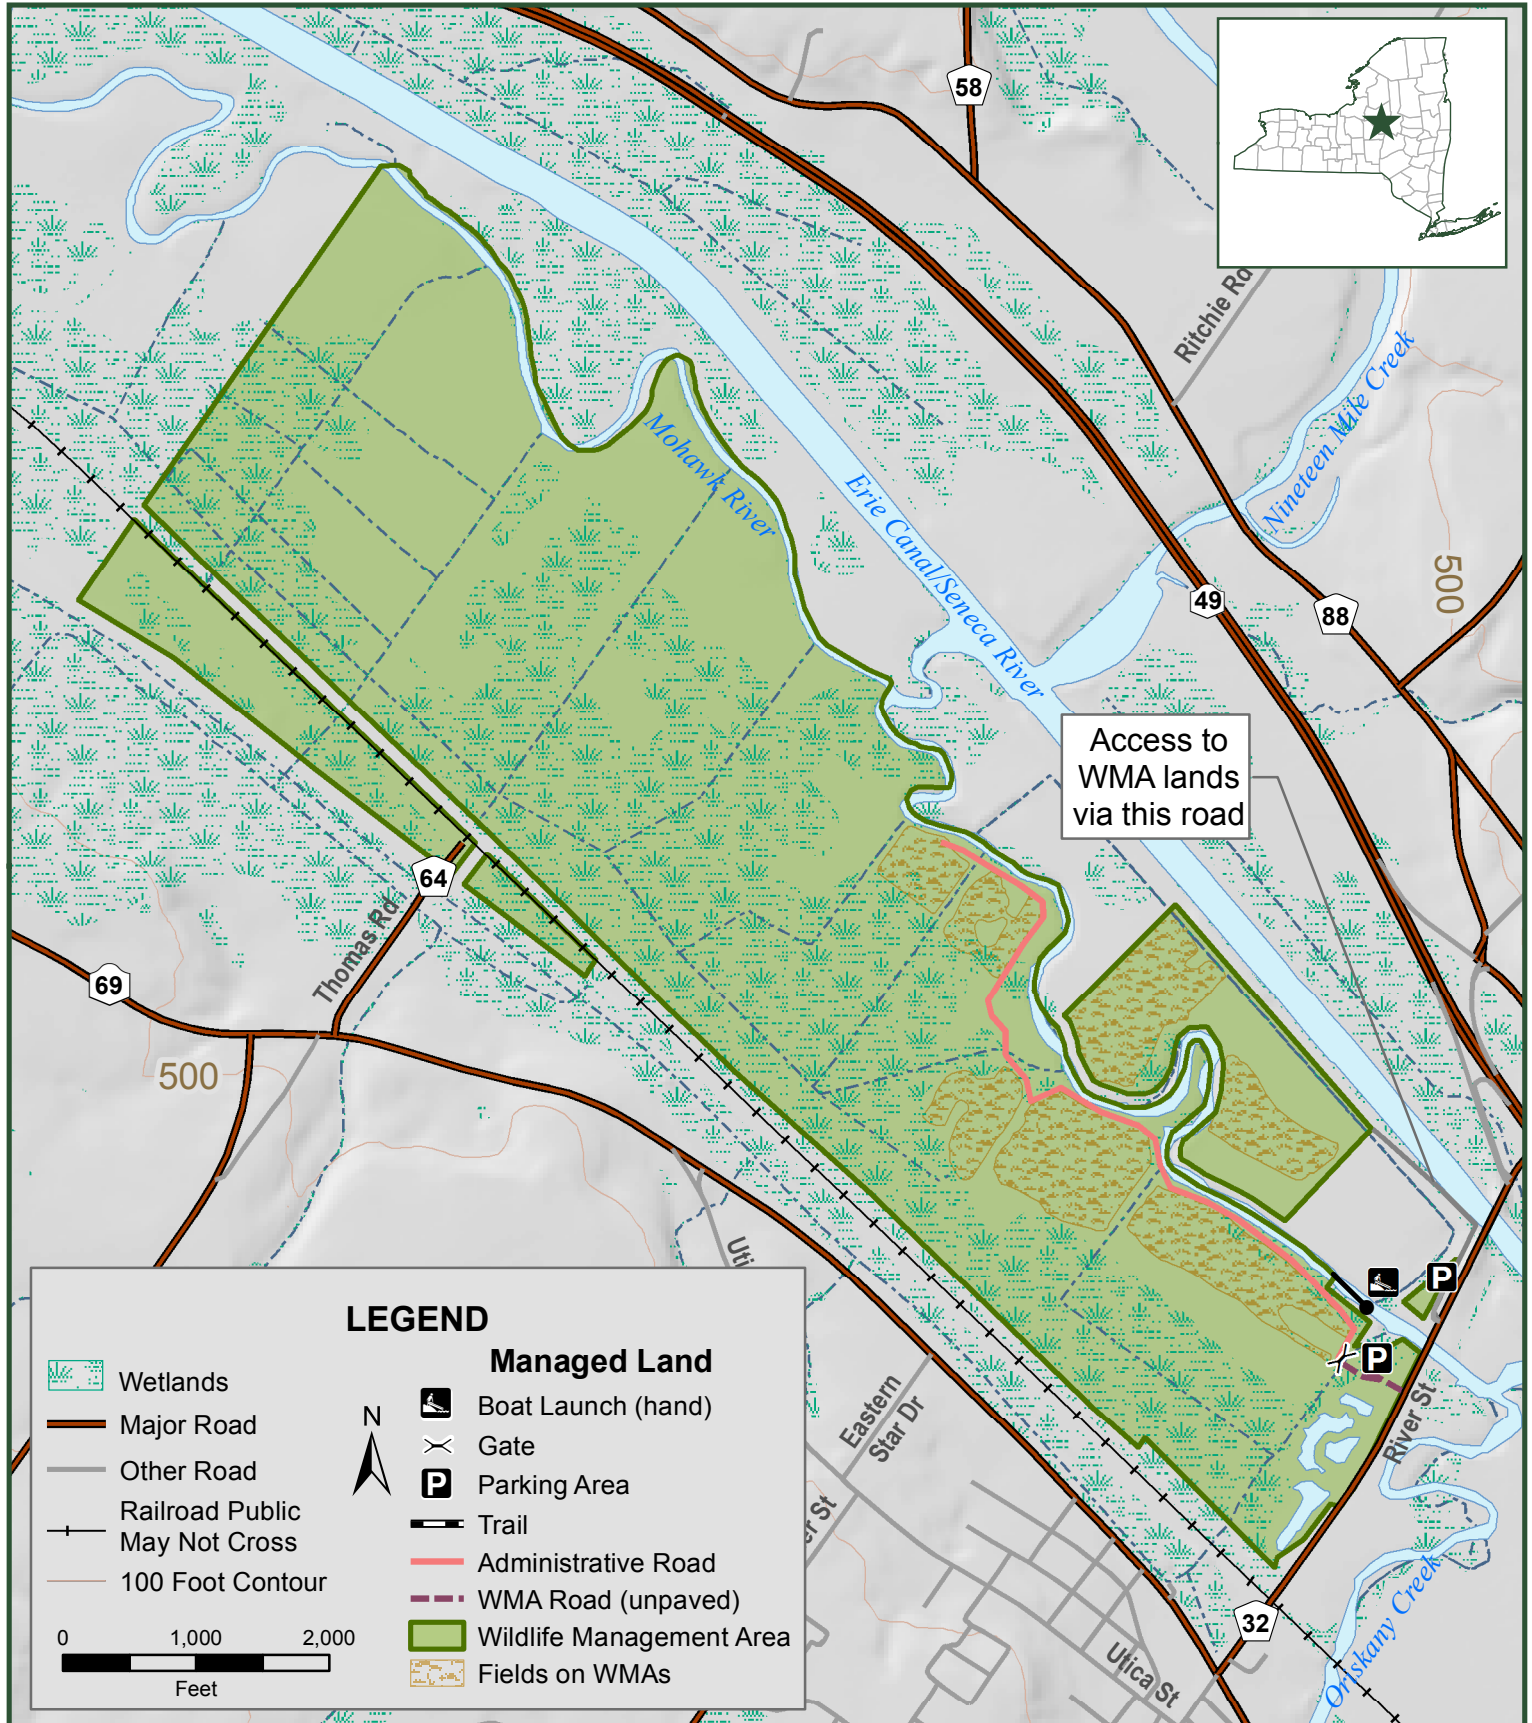

ORISKANY FLATS

Wildlife Management Area

The RR tracks are NOT open to public access.
 Railroad Right-of Ways are private property.

Department of
**Environmental
 Conservation**

Marcy, Rome, Floyd
 and Whitestown, Oneida Co.