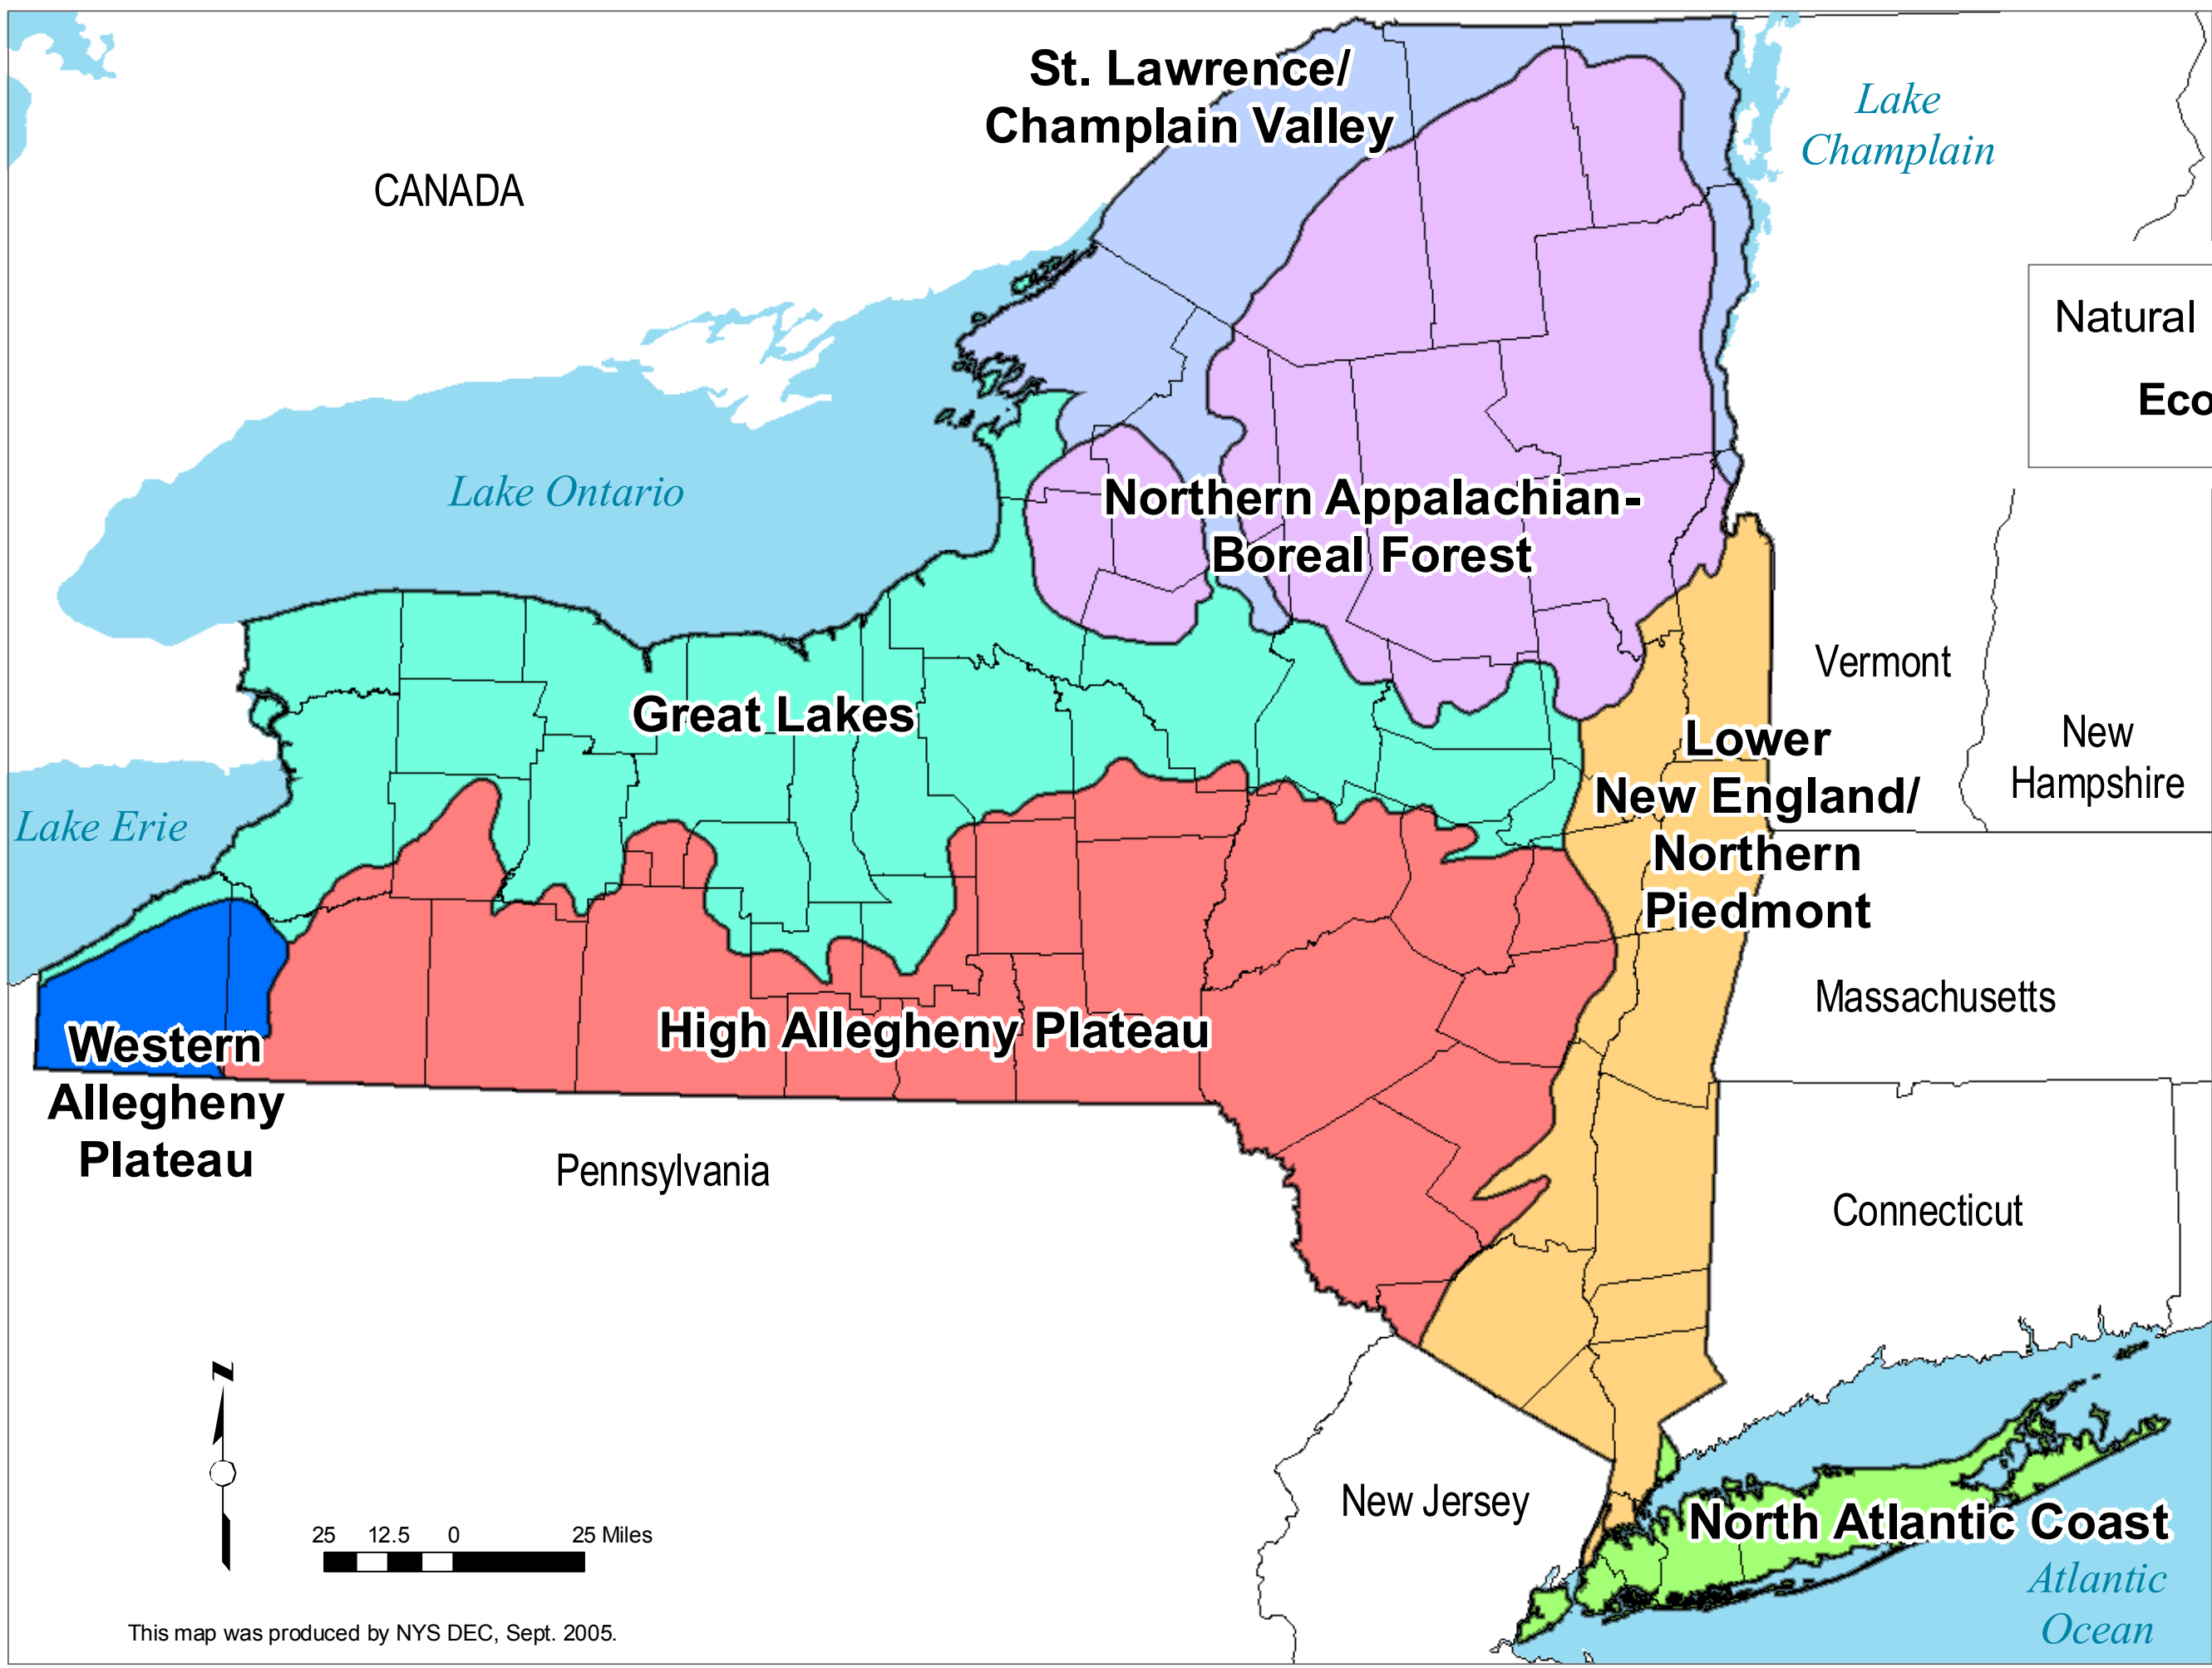

Natural History Figure 2.  
**Ecoregion Map**

**LEGEND**

- Major Waterbody
- County Border
- Ecozone Name**
  - Great Lakes
  - High Allegheny Plateau
  - Lower New England/Northern Piedmont
  - North Atlantic Coast
  - Northern Appalachian-Boreal Forest
  - St. Lawrence/Champlain Valley
  - Western Allegheny Plateau

This map was produced by NYS DEC, Sept. 2005.