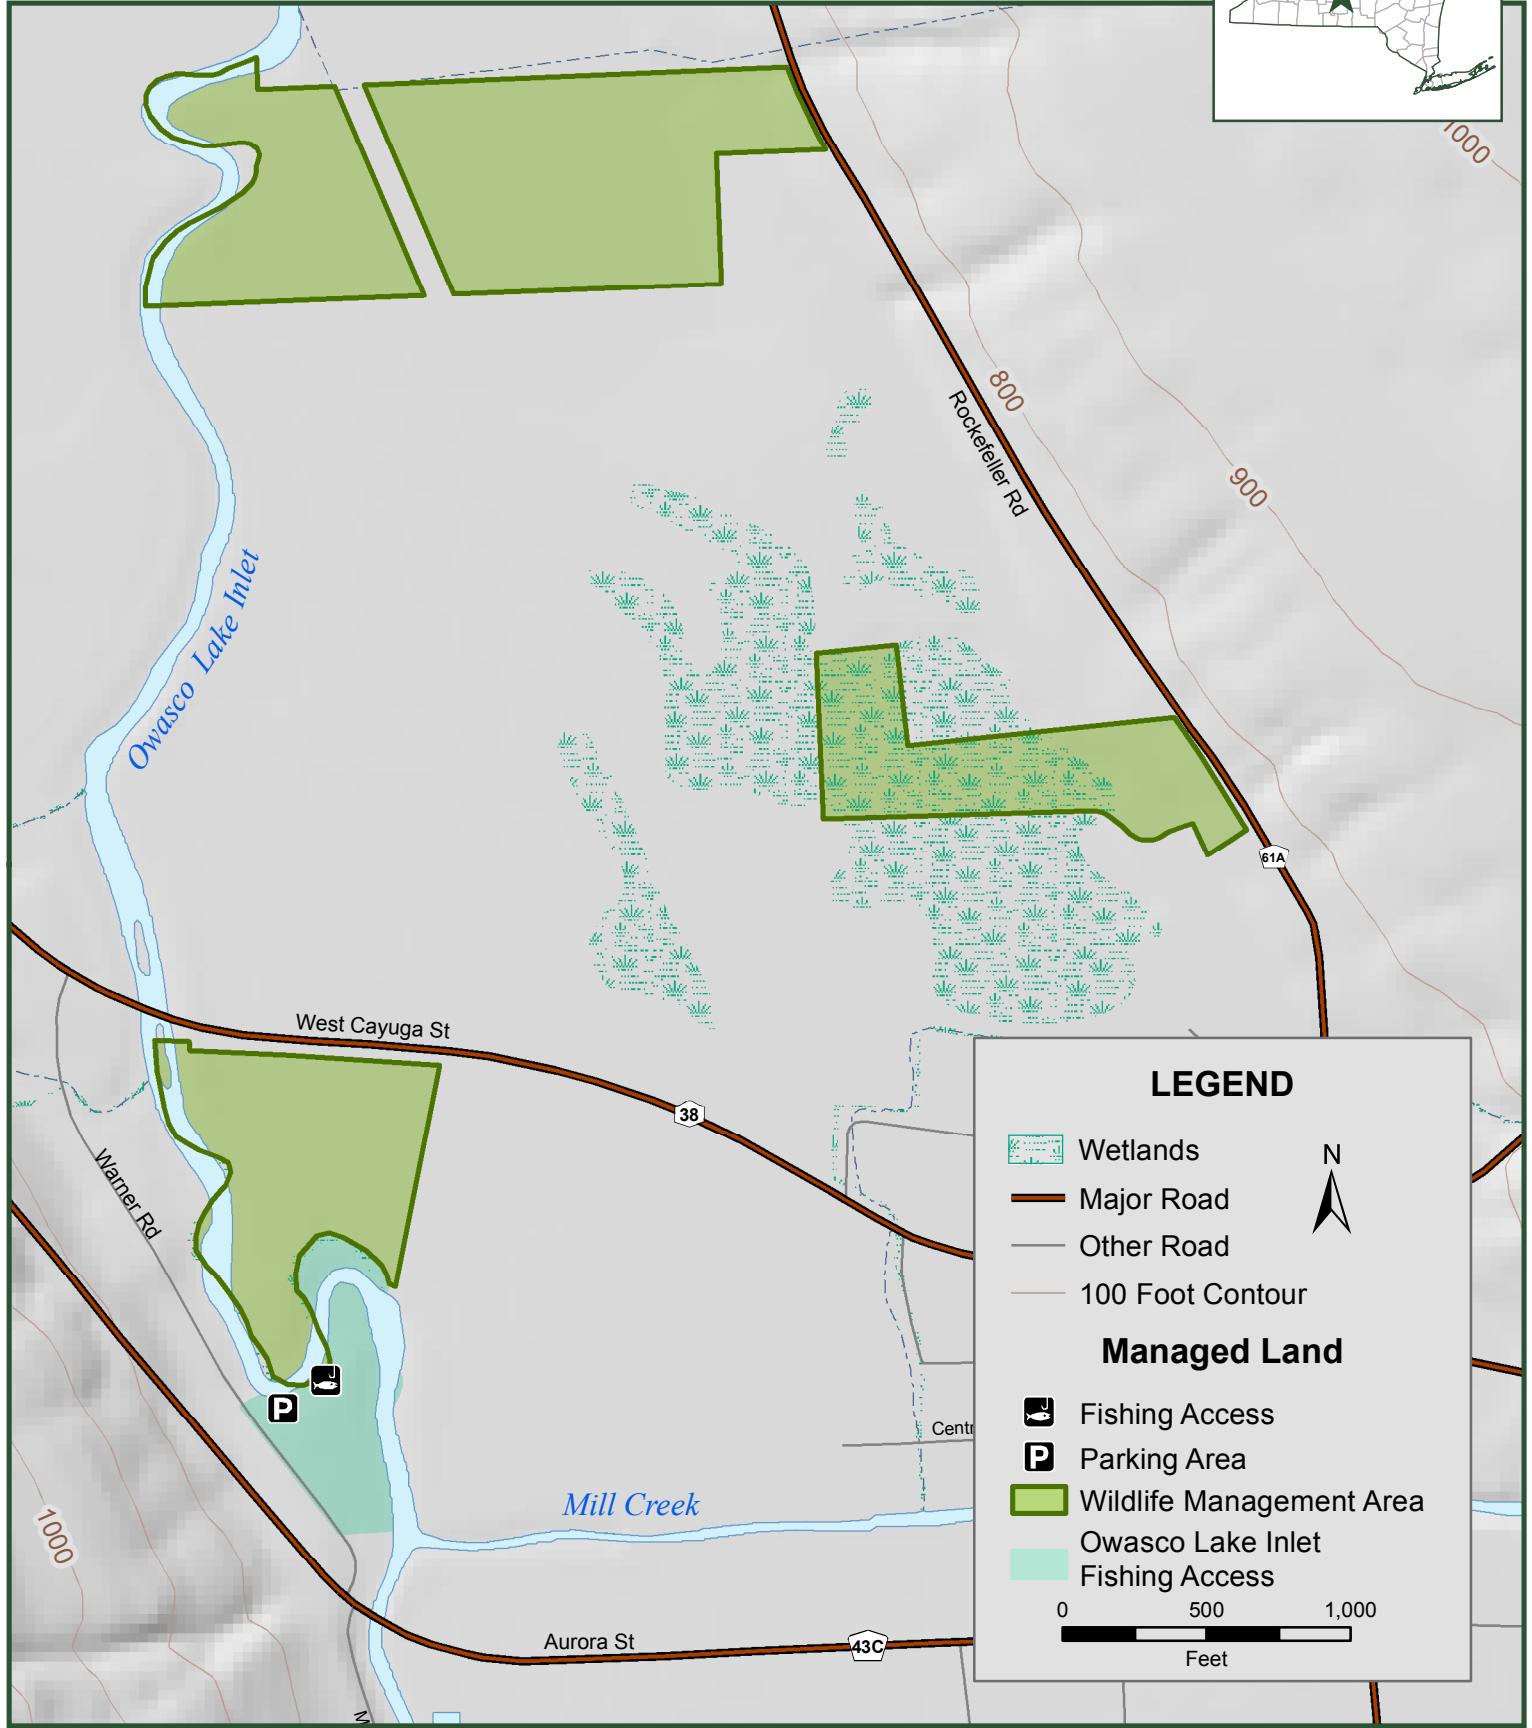

# OWASCO FLATS

*Wildlife Management Area*

**LEGEND**

- Wetlands
- Major Road
- Other Road
- 100 Foot Contour

**Managed Land**

- Fishing Access
- Parking Area
- Wildlife Management Area
- Owasco Lake Inlet Fishing Access

0 500 1,000  
Feet

N

**Department of Environmental Conservation**

Moravia, Cayuga Co.