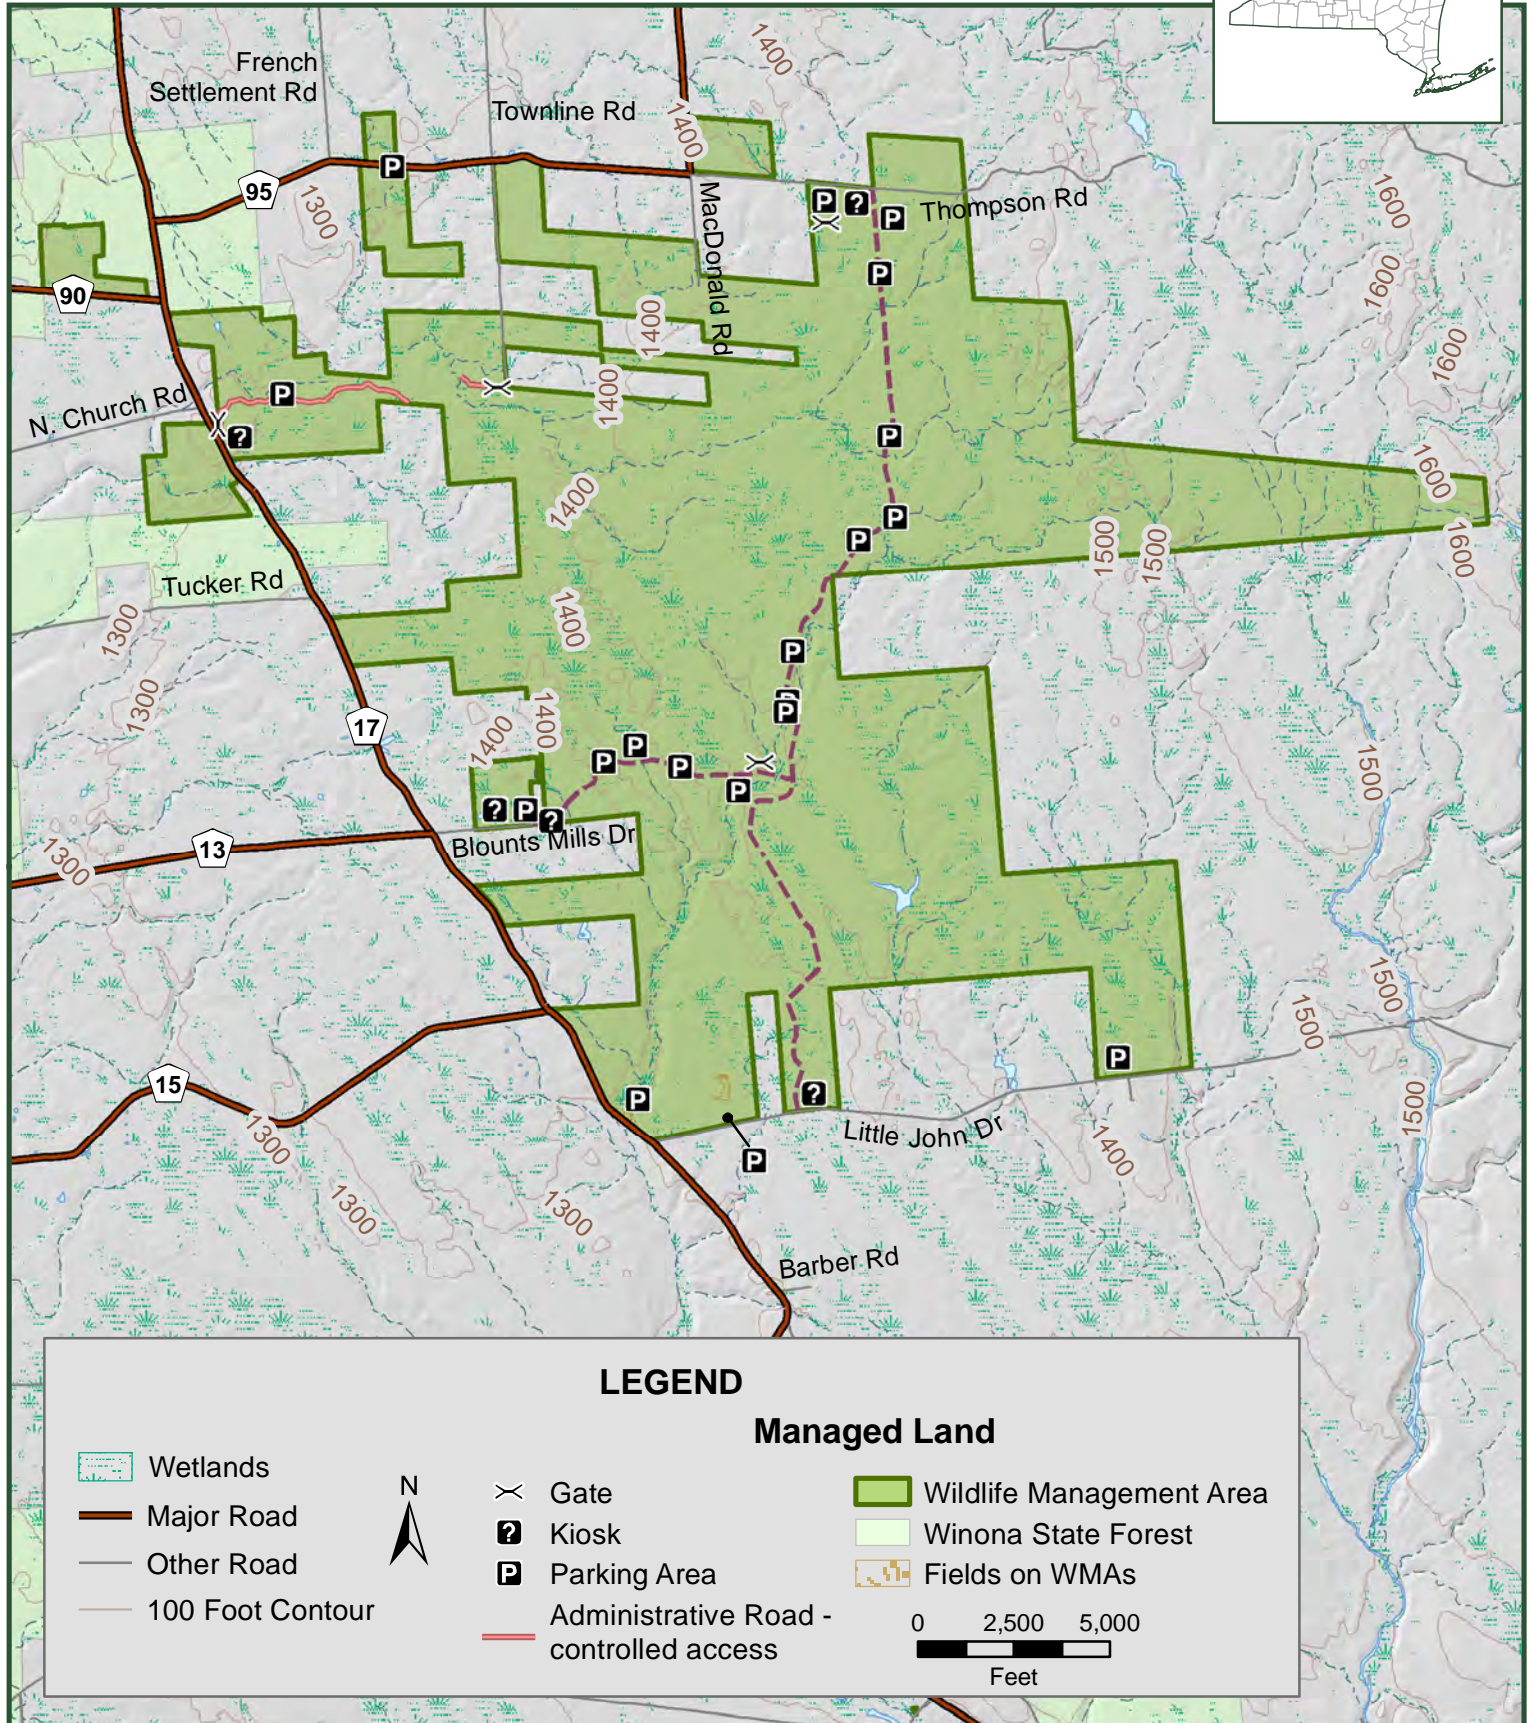

# LITTLE JOHN

## Wildlife Management Area

Department of  
Environmental  
Conservation

Lorraine and Worth, Jefferson Co.;  
Boylston and Redfield, Oswego Co.