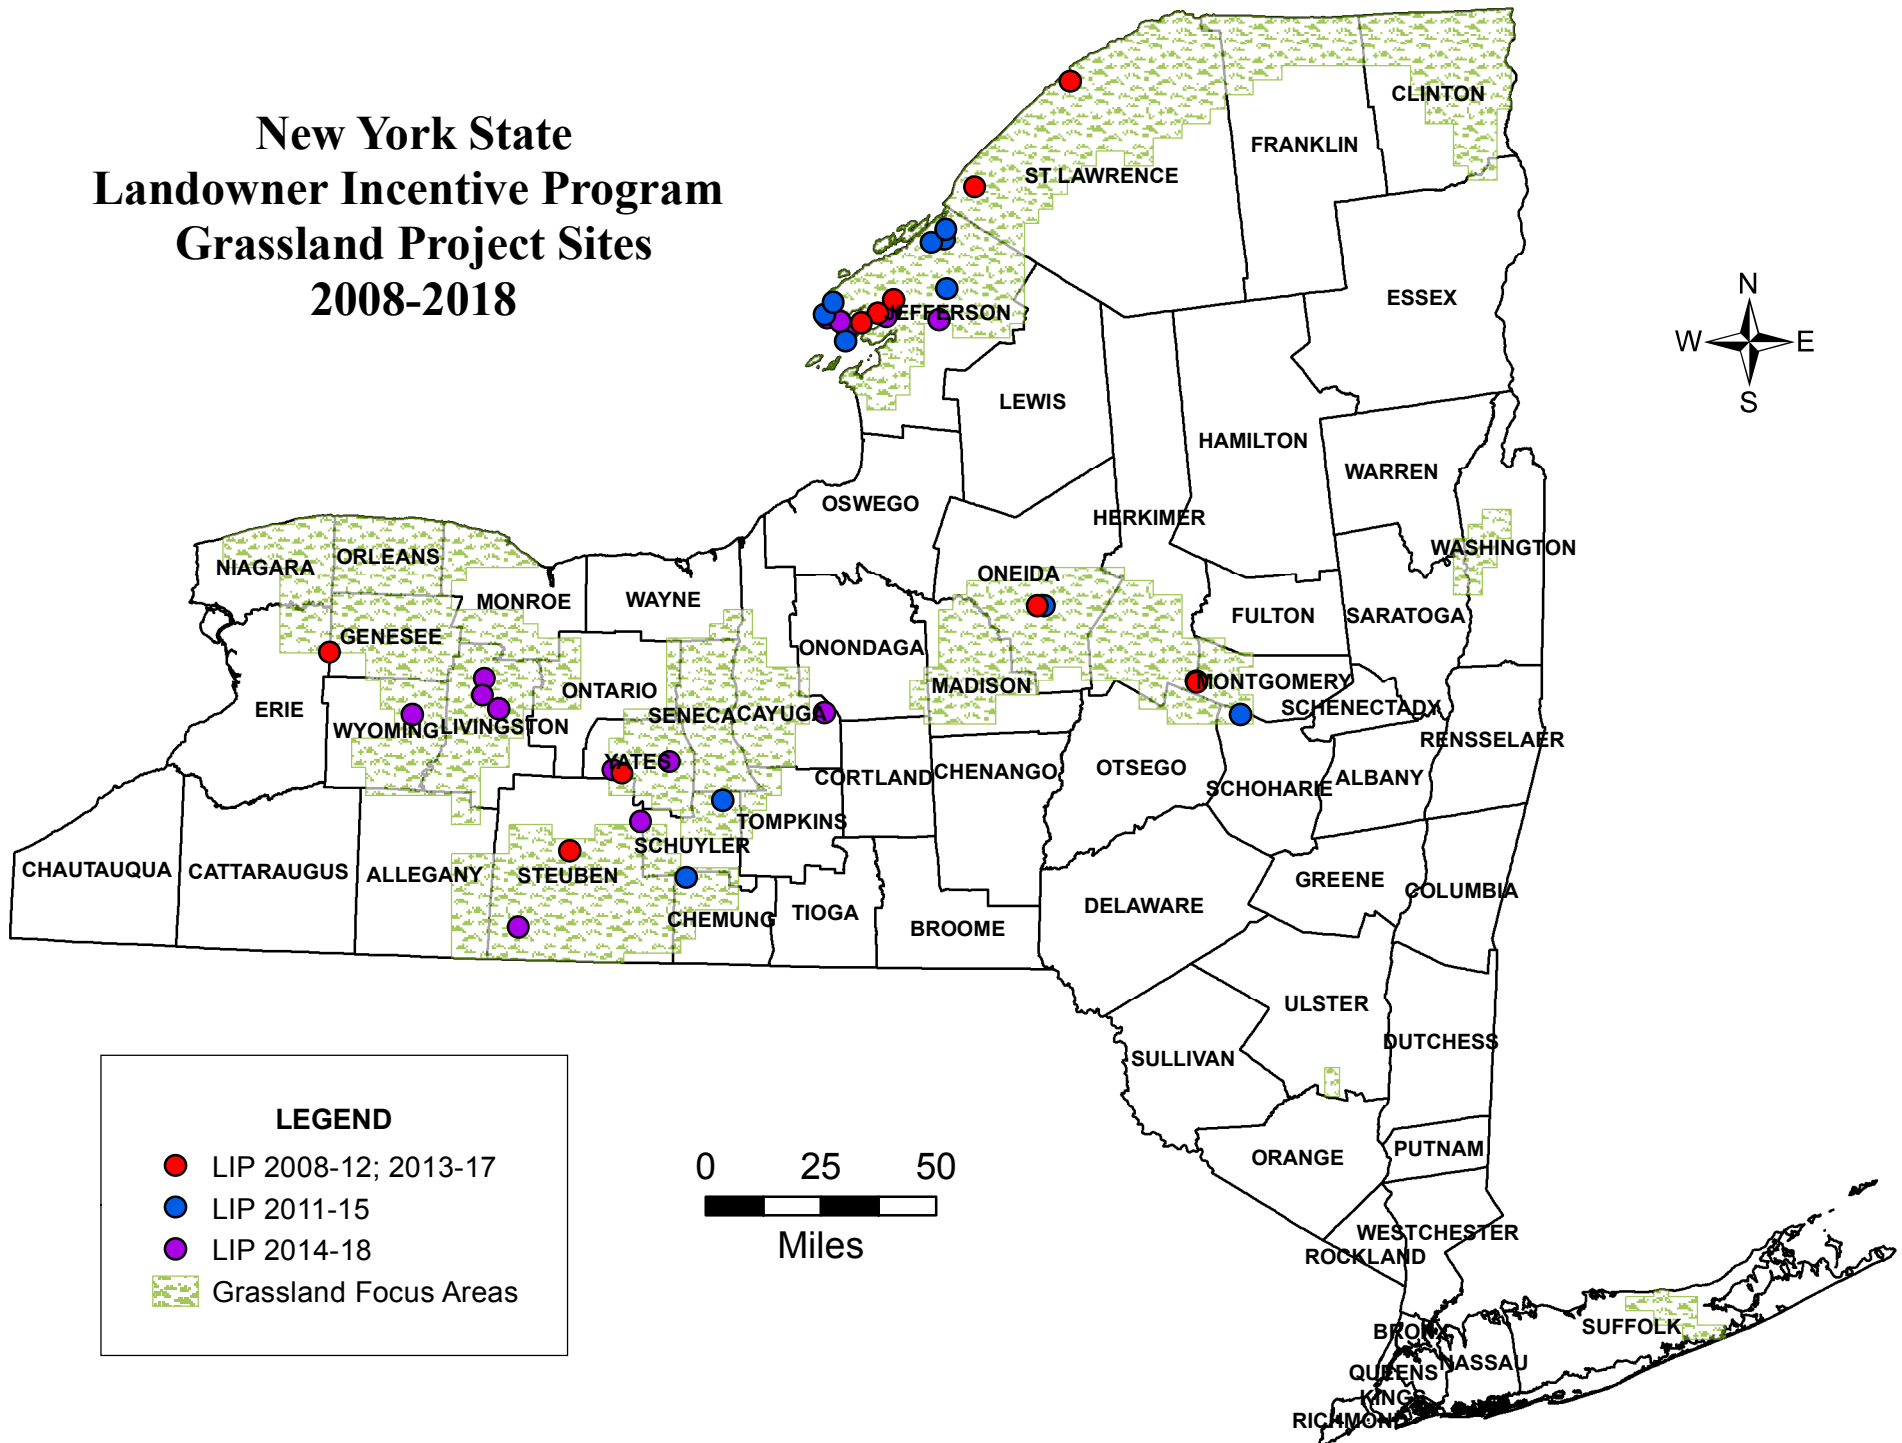

New York State Landowner Incentive Program Grassland Project Sites 2008-2018

LEGEND

- LIP 2008-12; 2013-17
- LIP 2011-15
- LIP 2014-18
- Grassland Focus Areas