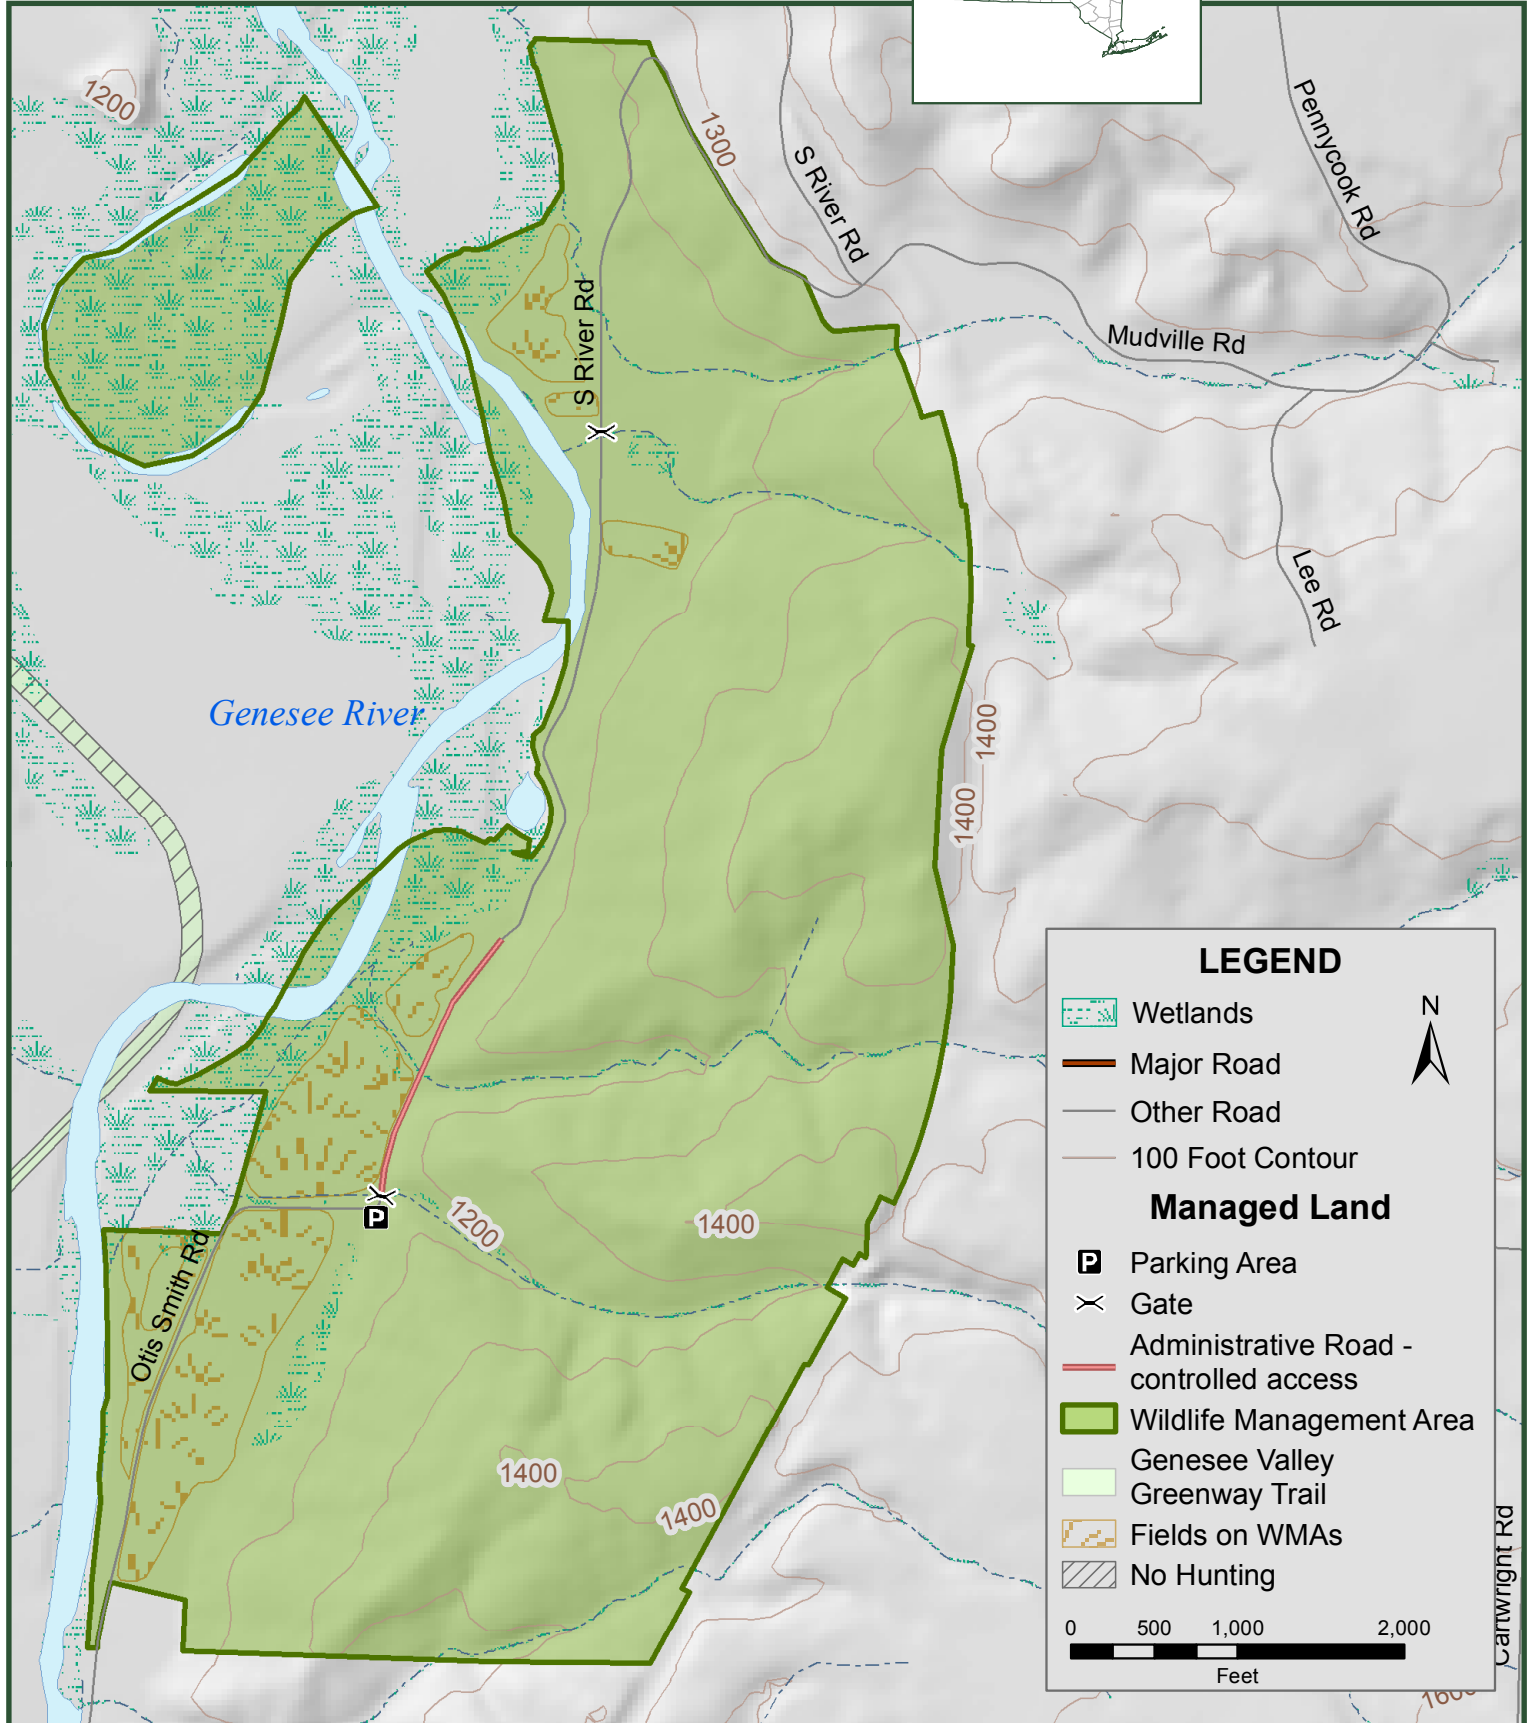

# GENESEE VALLEY

## Wildlife Management Area

Department of  
Environmental  
Conservation

Genesee Falls, Wyoming Co.; Portage, Livingston Co.;  
Hume and Granger, Allegany Co.