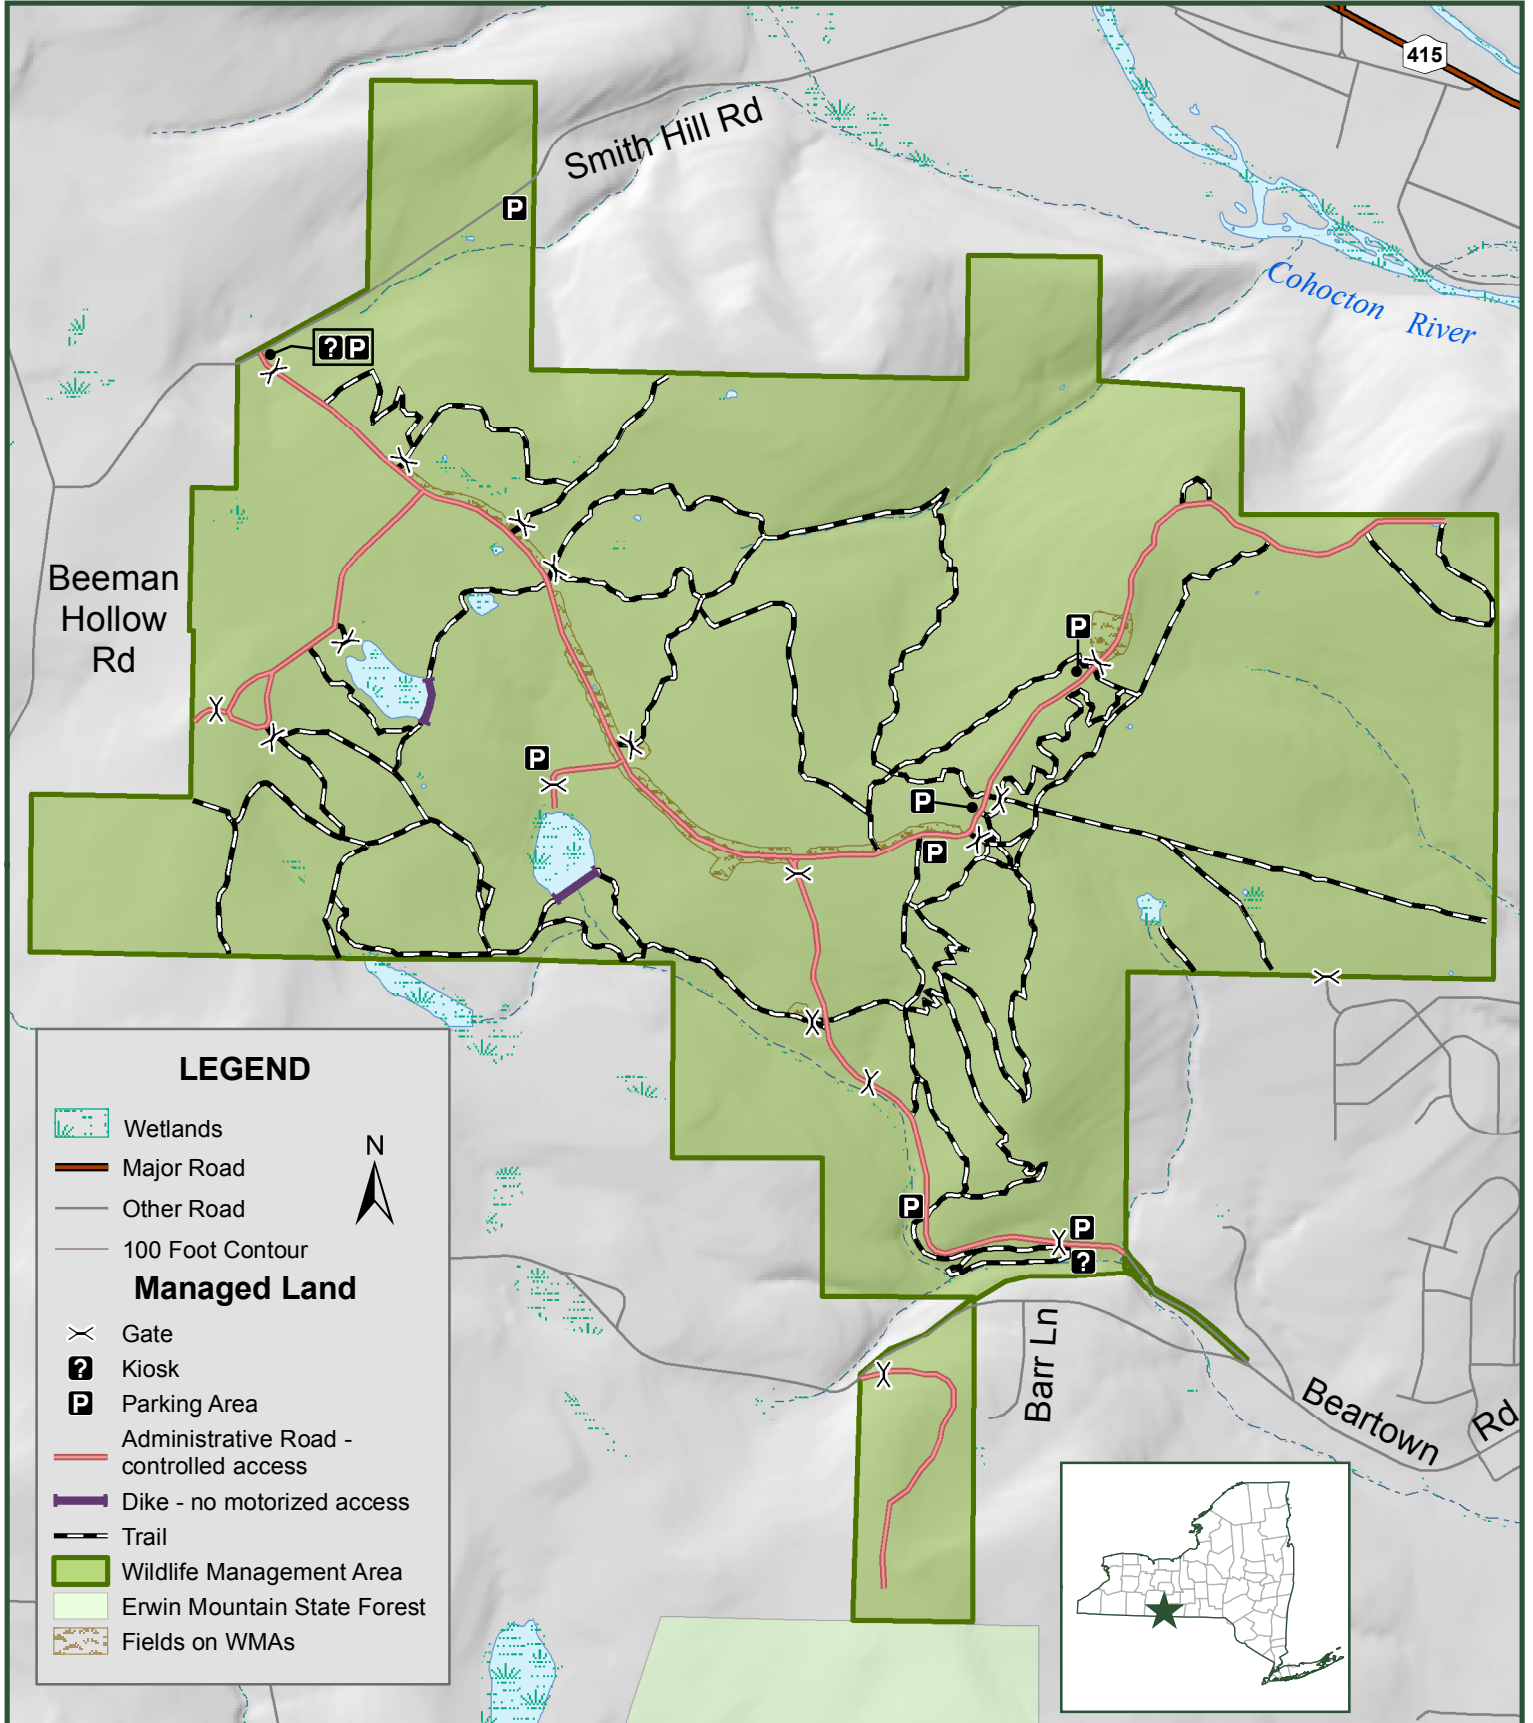

ERWIN

Wildlife Management Area

LEGEND

- Wetlands
- Major Road
- Other Road
- 100 Foot Contour
- Managed Land**
- Gate
- Kiosk
- Parking Area
- Administrative Road - controlled access
- Dike - no motorized access
- Trail
- Wildlife Management Area
- Erwin Mountain State Forest
- Fields on WMAs