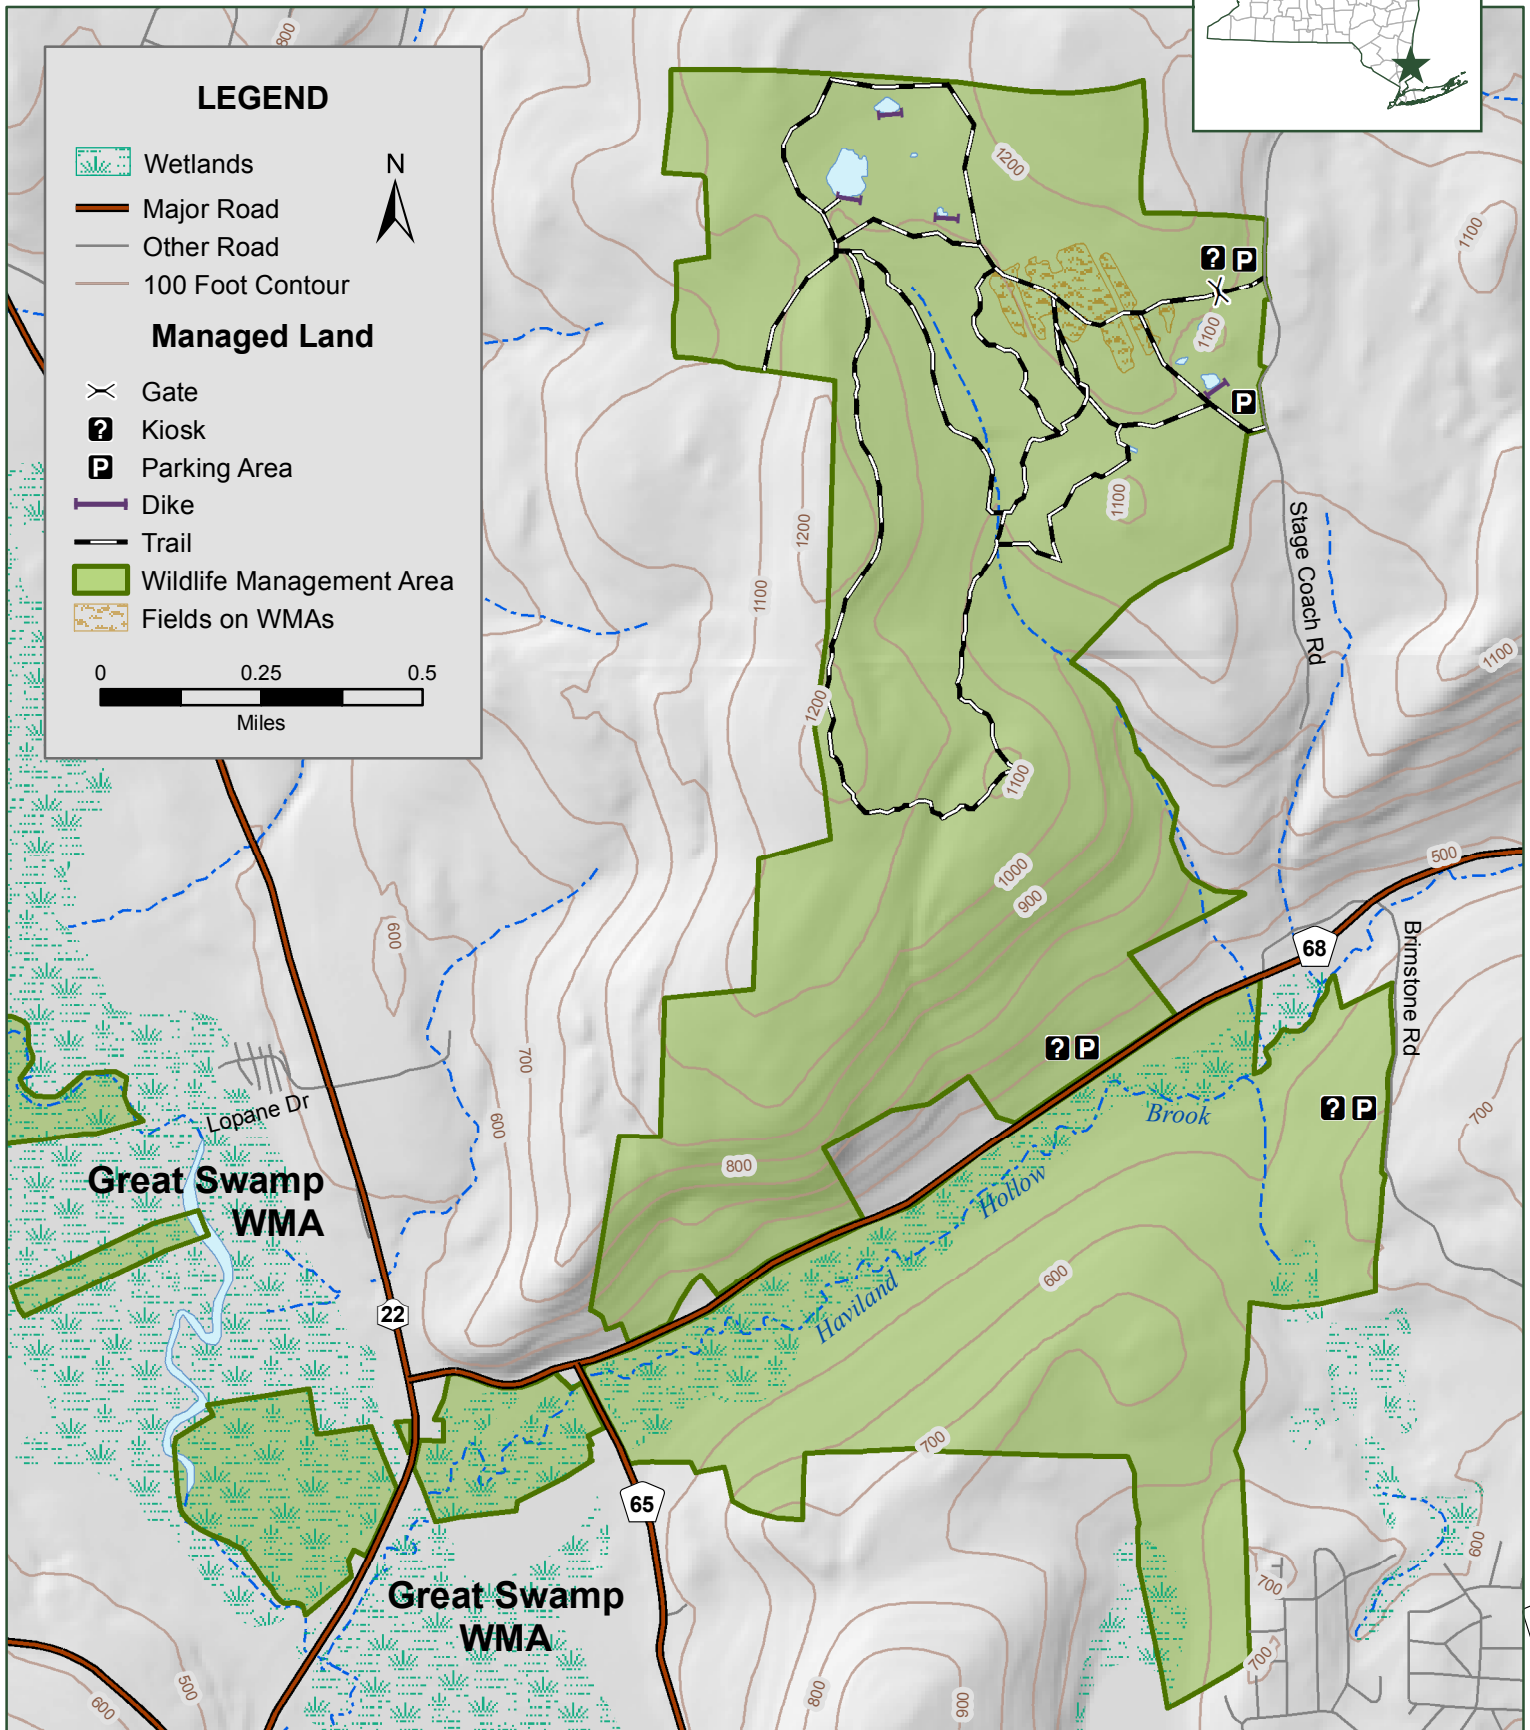

CRANBERRY MOUNTAIN

Wildlife Management Area

Department of
Environmental
Conservation

Patterson, Putnam Co.