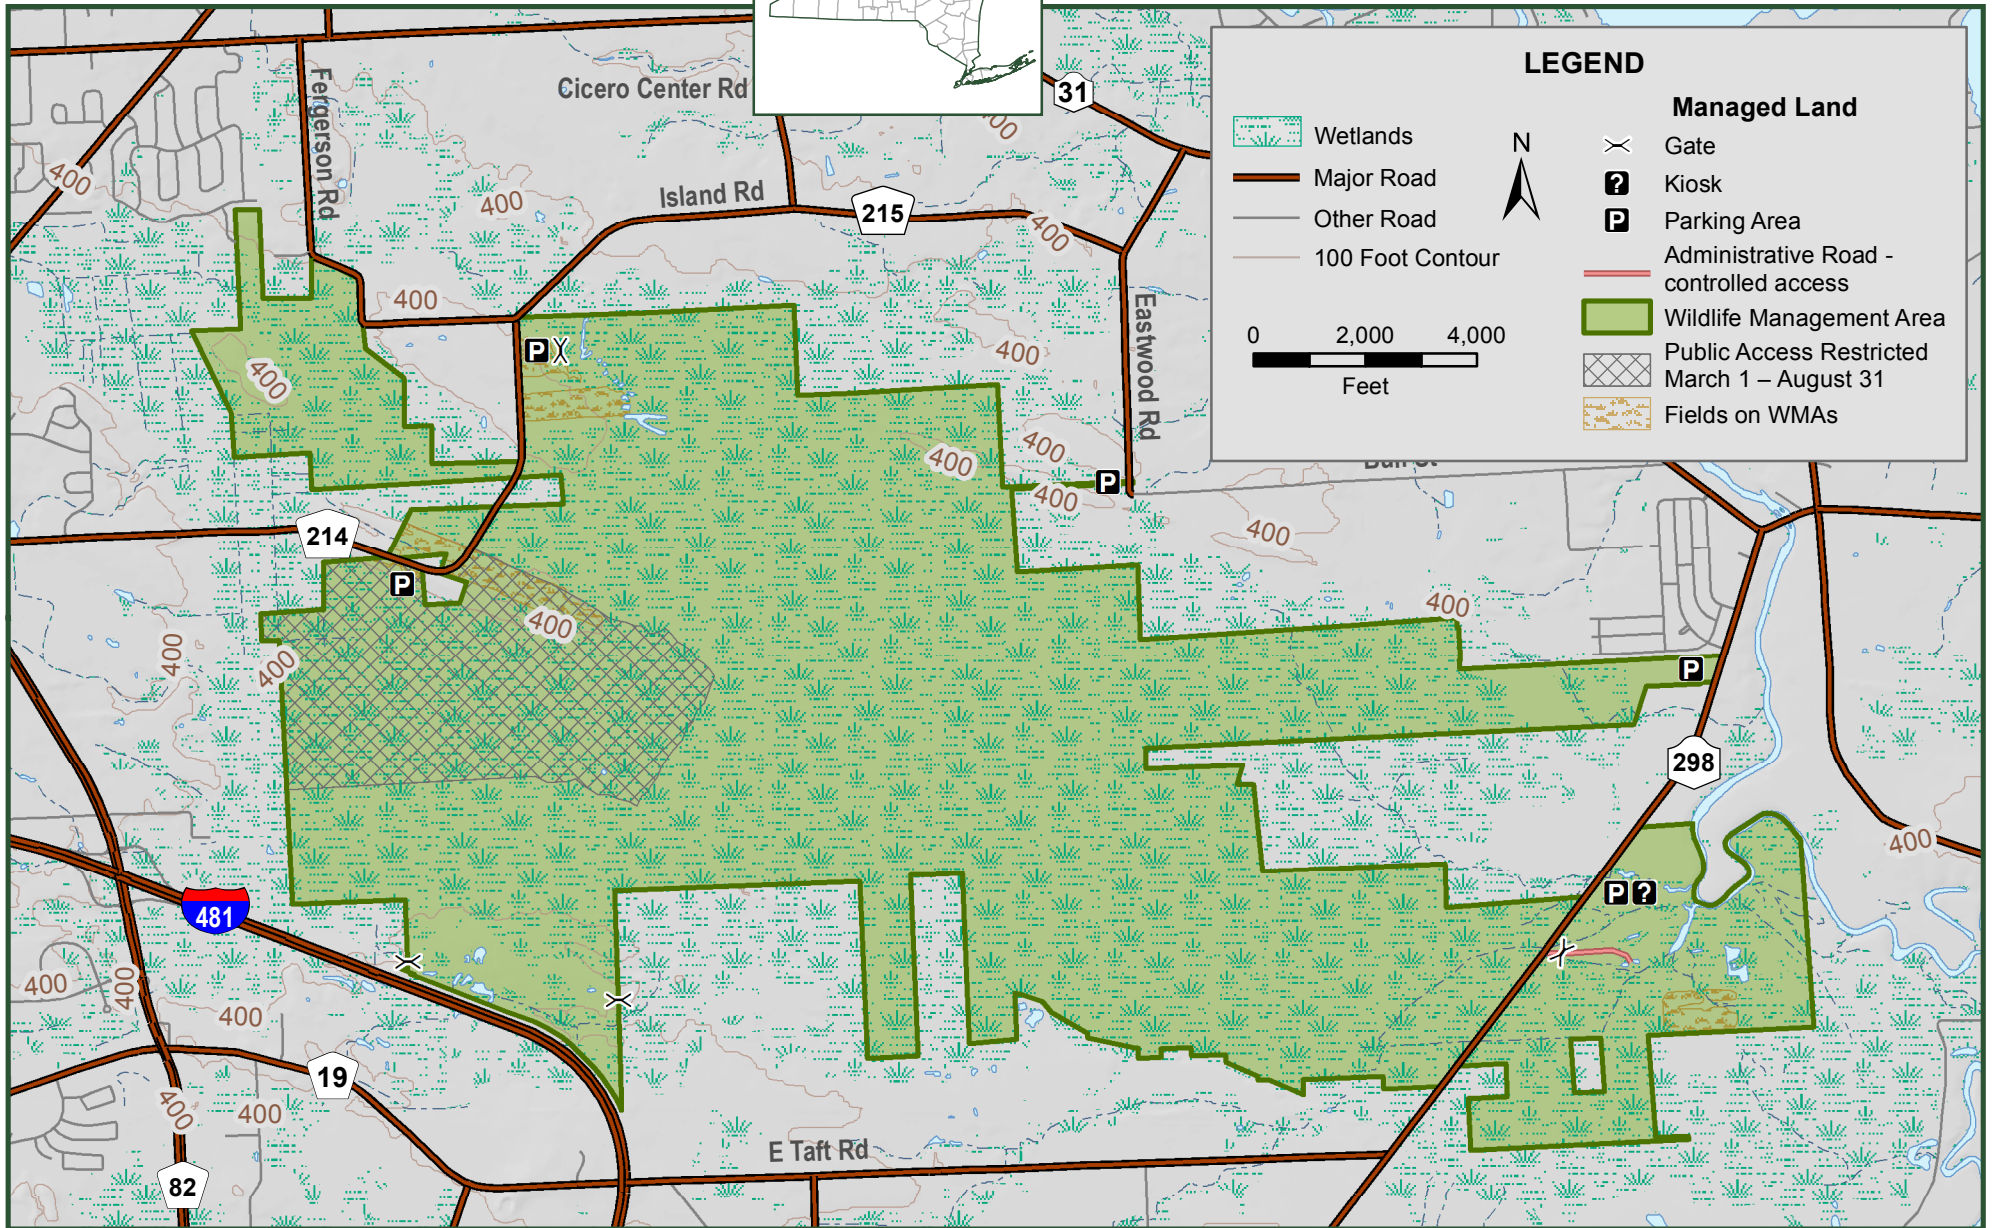

CICERO SWAMP

Wildlife Management Area

Department of
Environmental
Conservation

Cicero, Onondaga Co.; Sullivan, Madison Co.