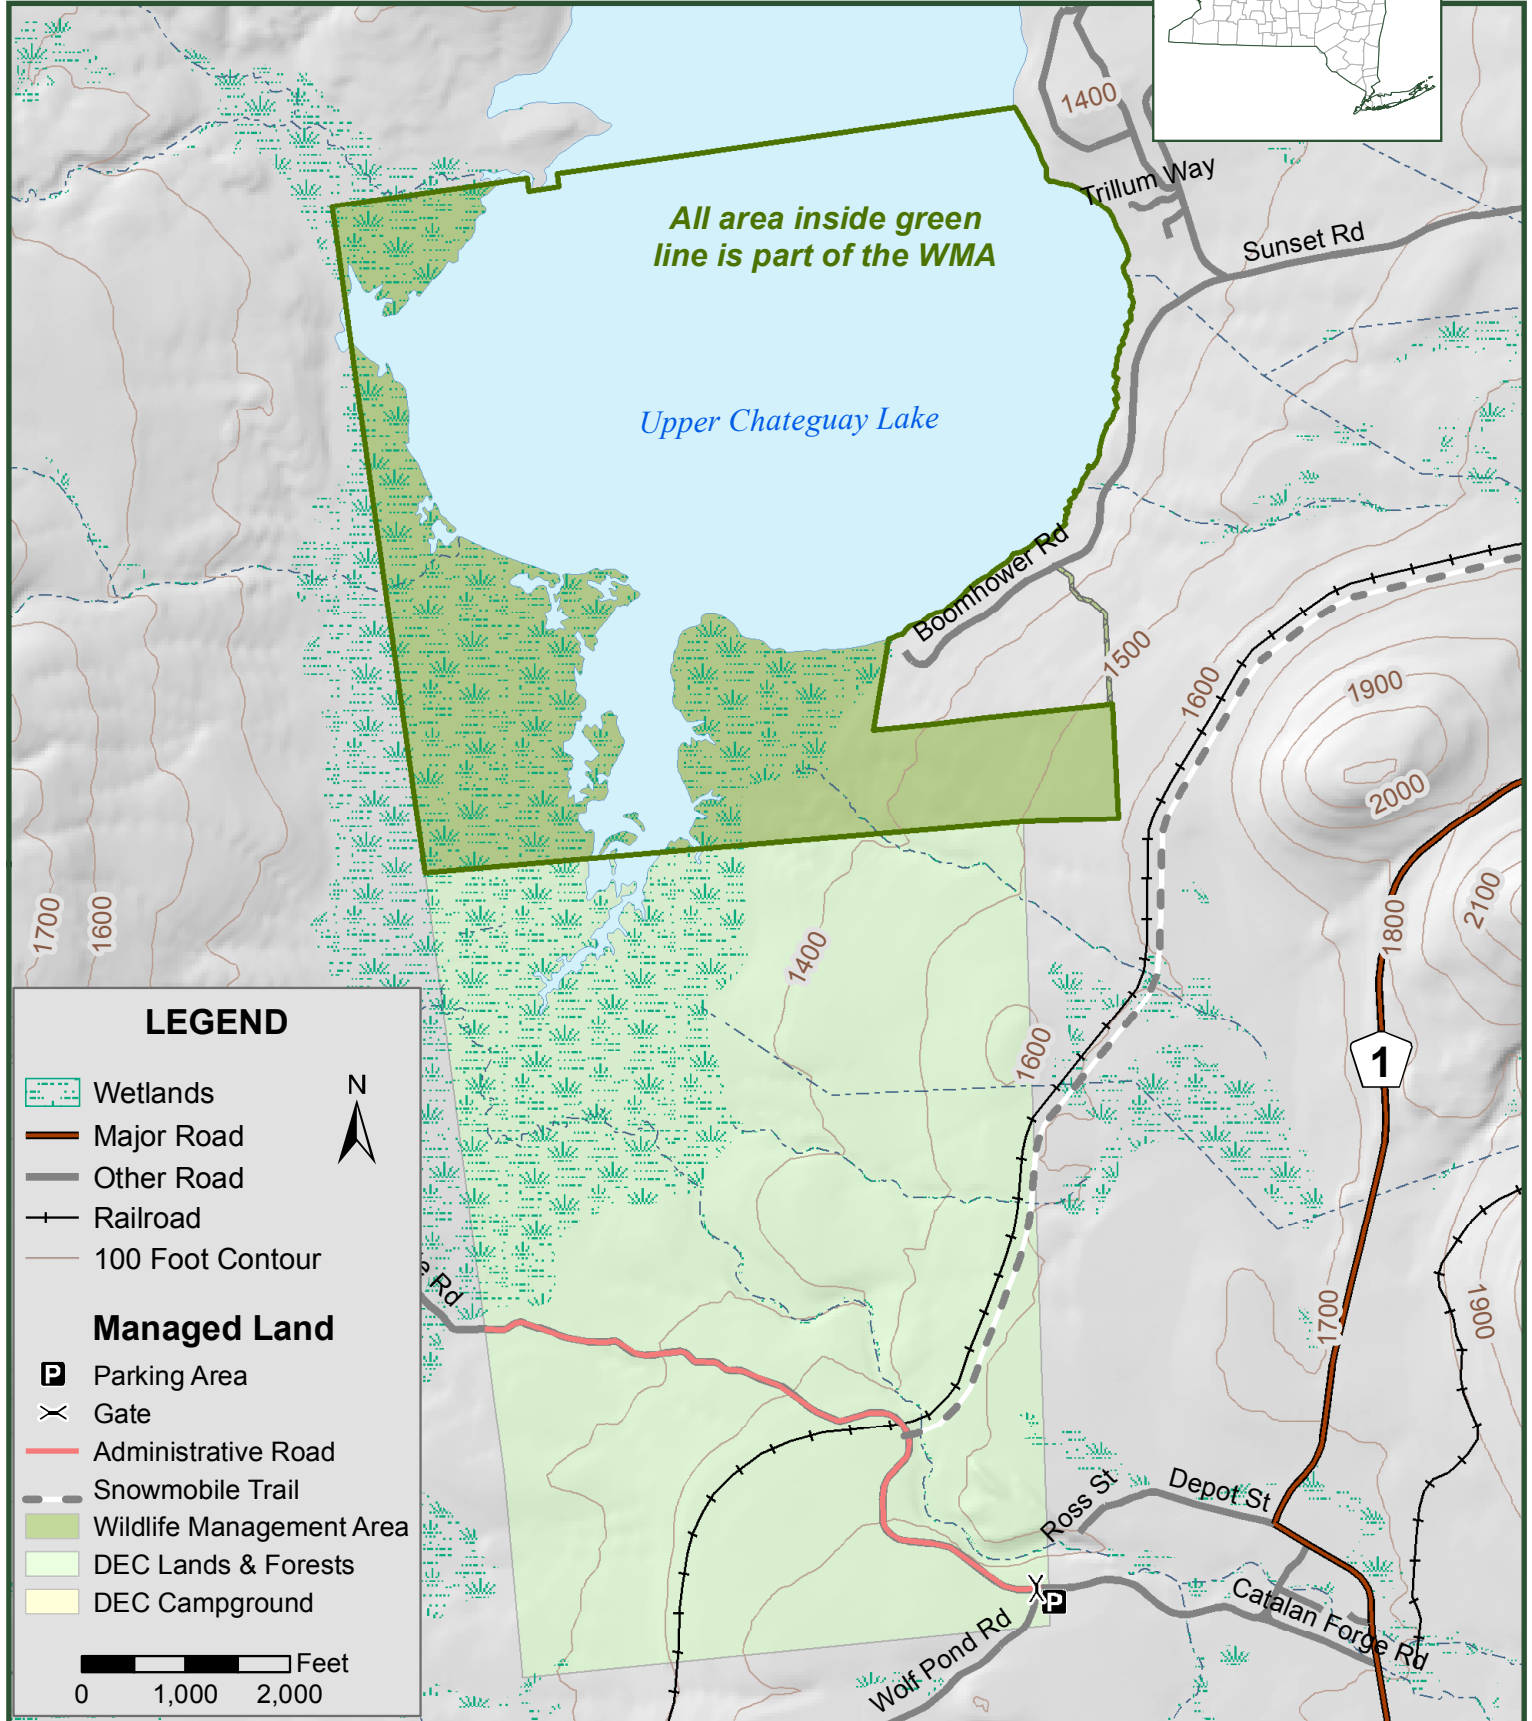

CHAZY HIGHLANDS

Wildlife Management Area

LEGEND

- Wetlands
- Major Road
- Other Road
- Railroad
- 100 Foot Contour
- Managed Land**
- Parking Area
- Gate
- Administrative Road
- Snowmobile Trail
- Wildlife Management Area
- DEC Lands & Forests
- DEC Campground

Department of
Environmental
Conservation

Dannemora, Clinton Co.