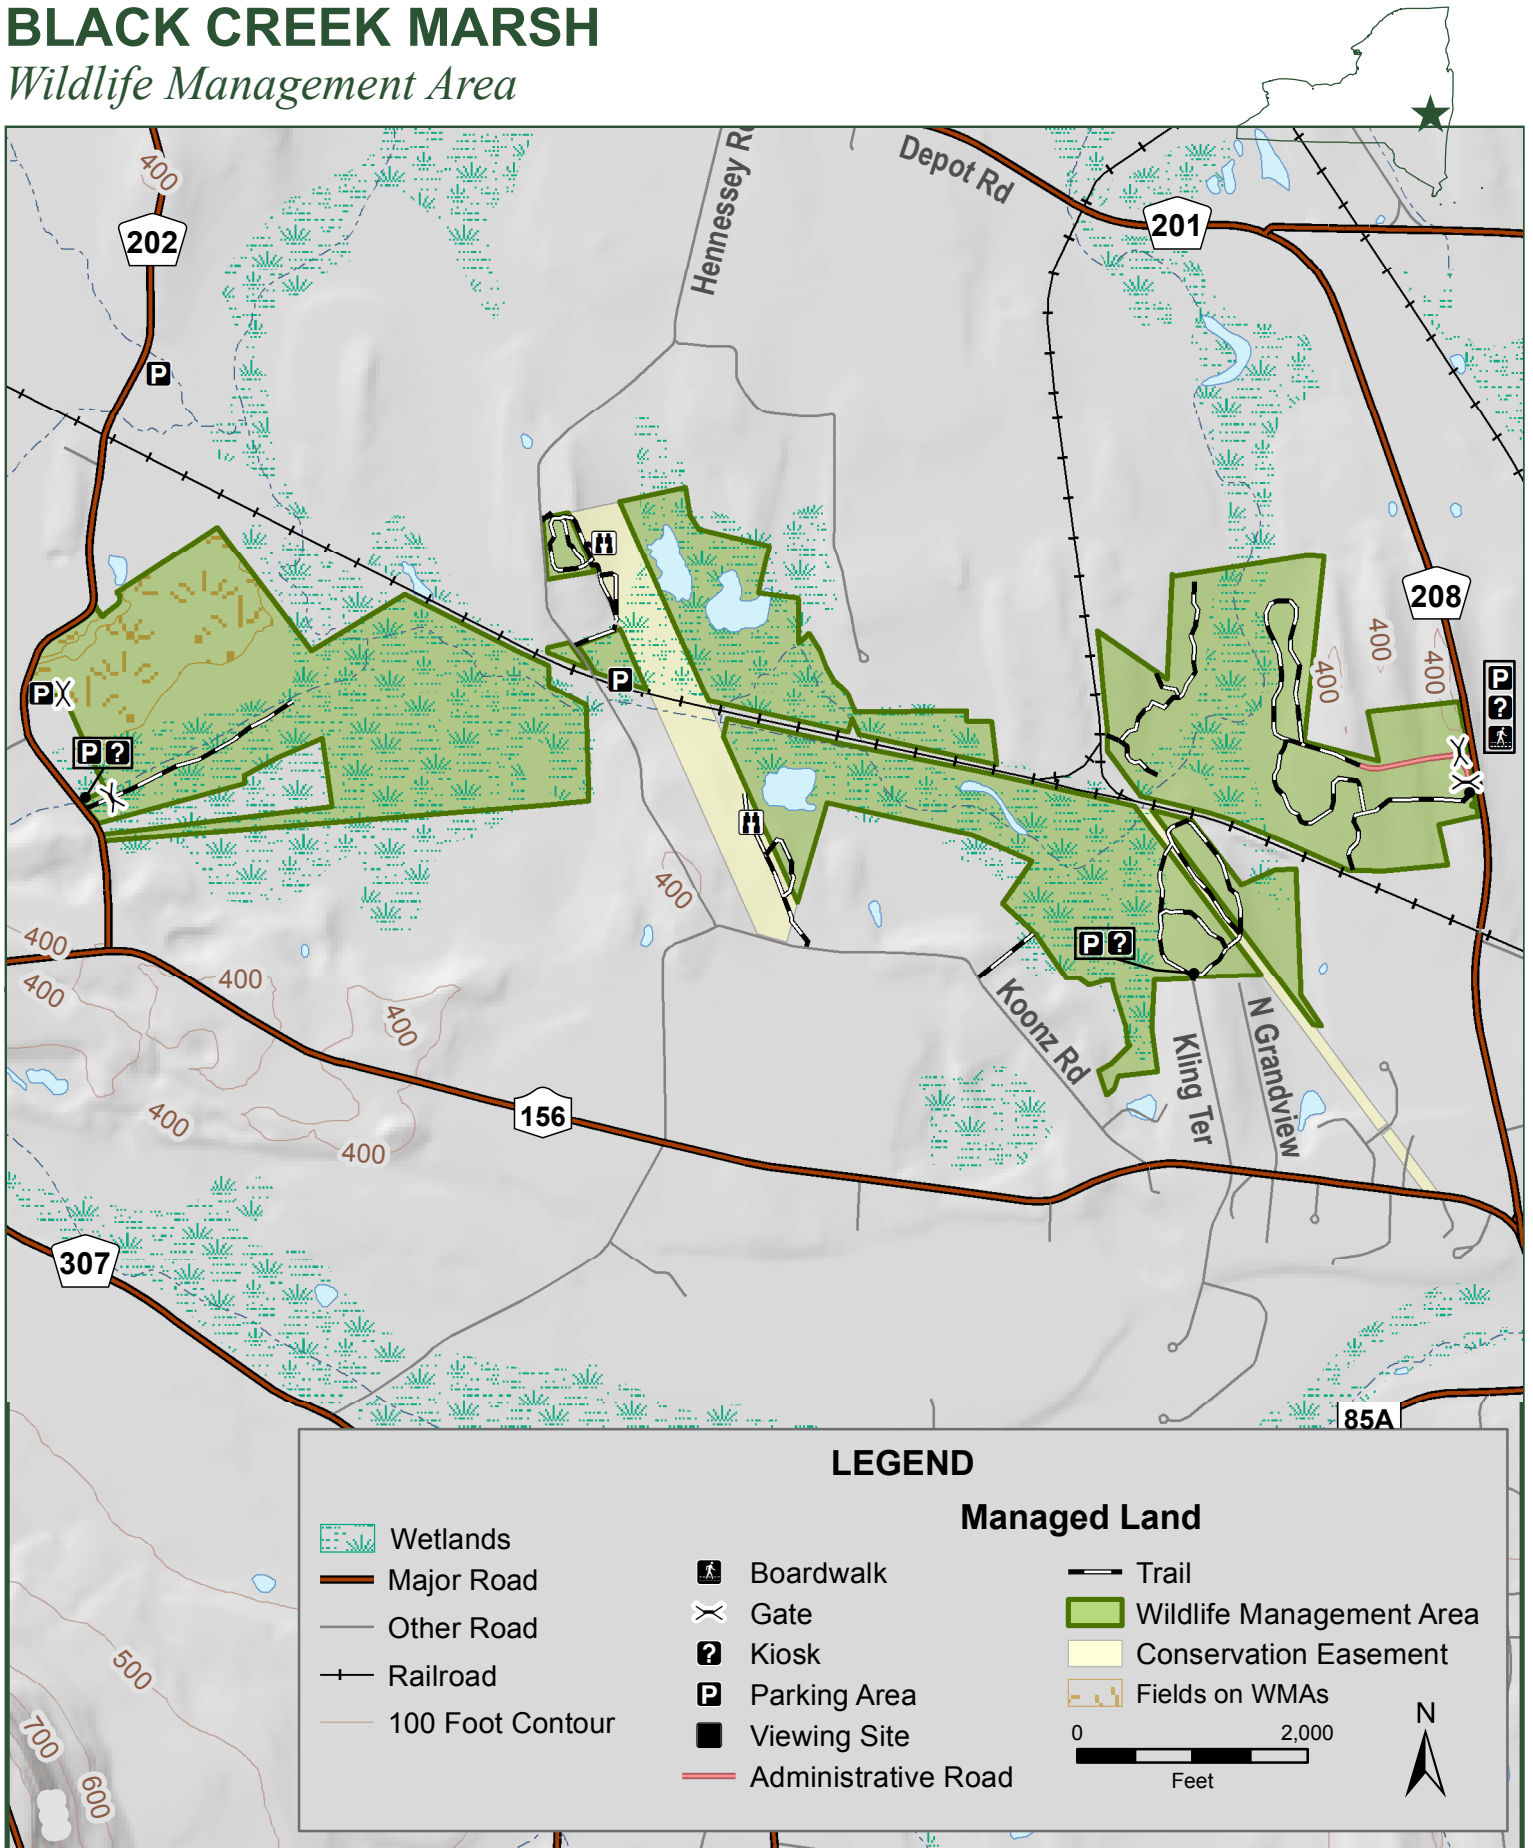

BLACK CREEK MARSH

Wildlife Management Area

LEGEND

Wetlands	Boardwalk	Trail
Major Road	Gate	Wildlife Management Area
Other Road	Kiosk	Conservation Easement
Railroad	Parking Area	Fields on WMAs
100 Foot Contour	Viewing Site	0 2,000 Feet
	Administrative Road	N

Department of
**Environmental
Conservation**

Guiderland & New Scotland, Albany Co.