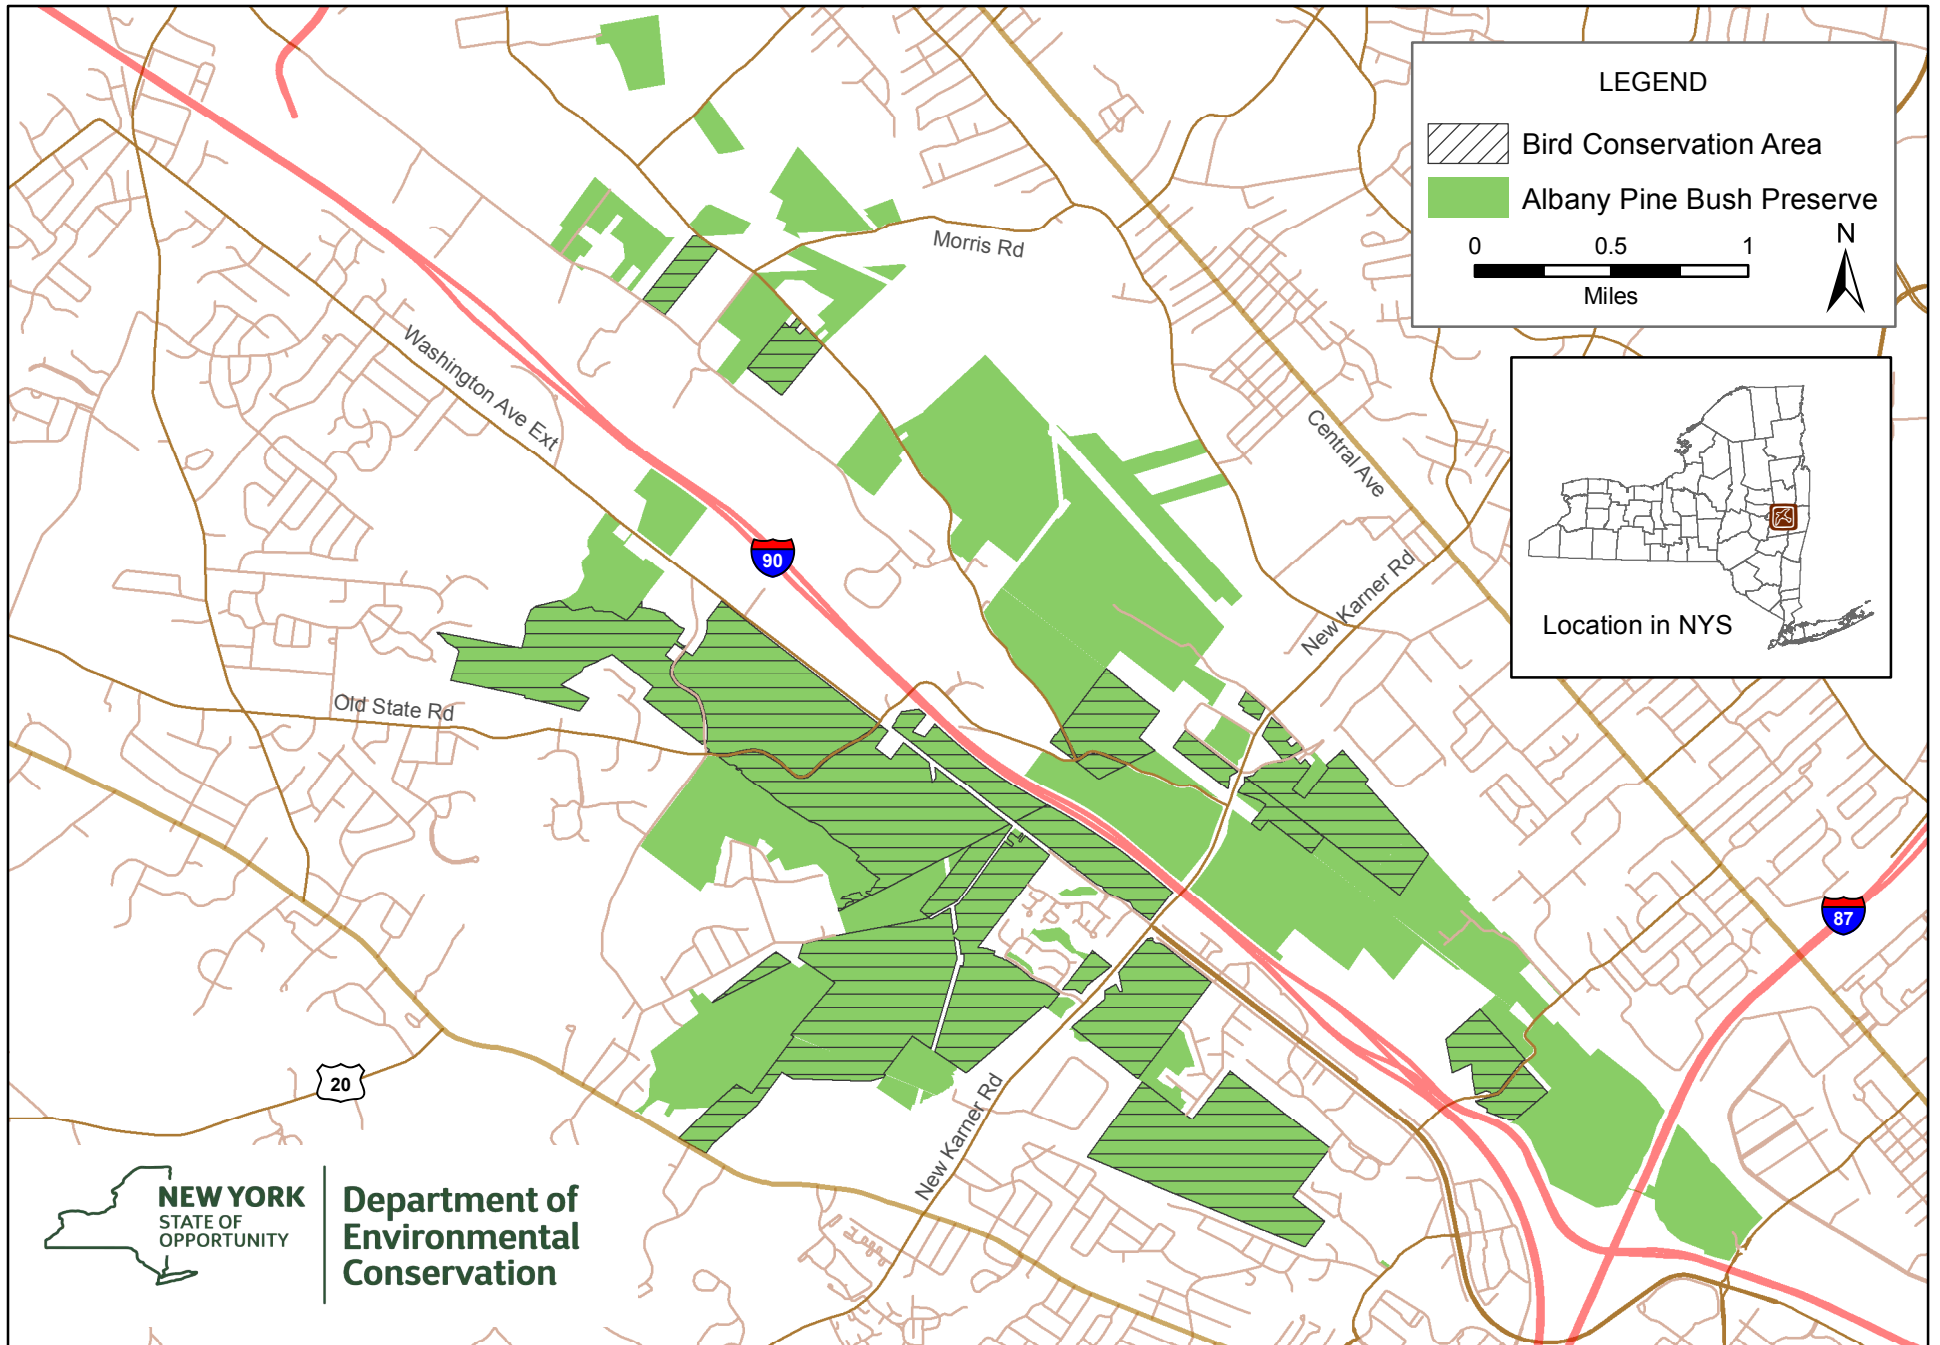

Albany Pine Bush Bird Conservation Area

LEGEND

-  Bird Conservation Area
 -  Albany Pine Bush Preserve
- 0 0.5 1
Miles
- N

Department of
Environmental
Conservation