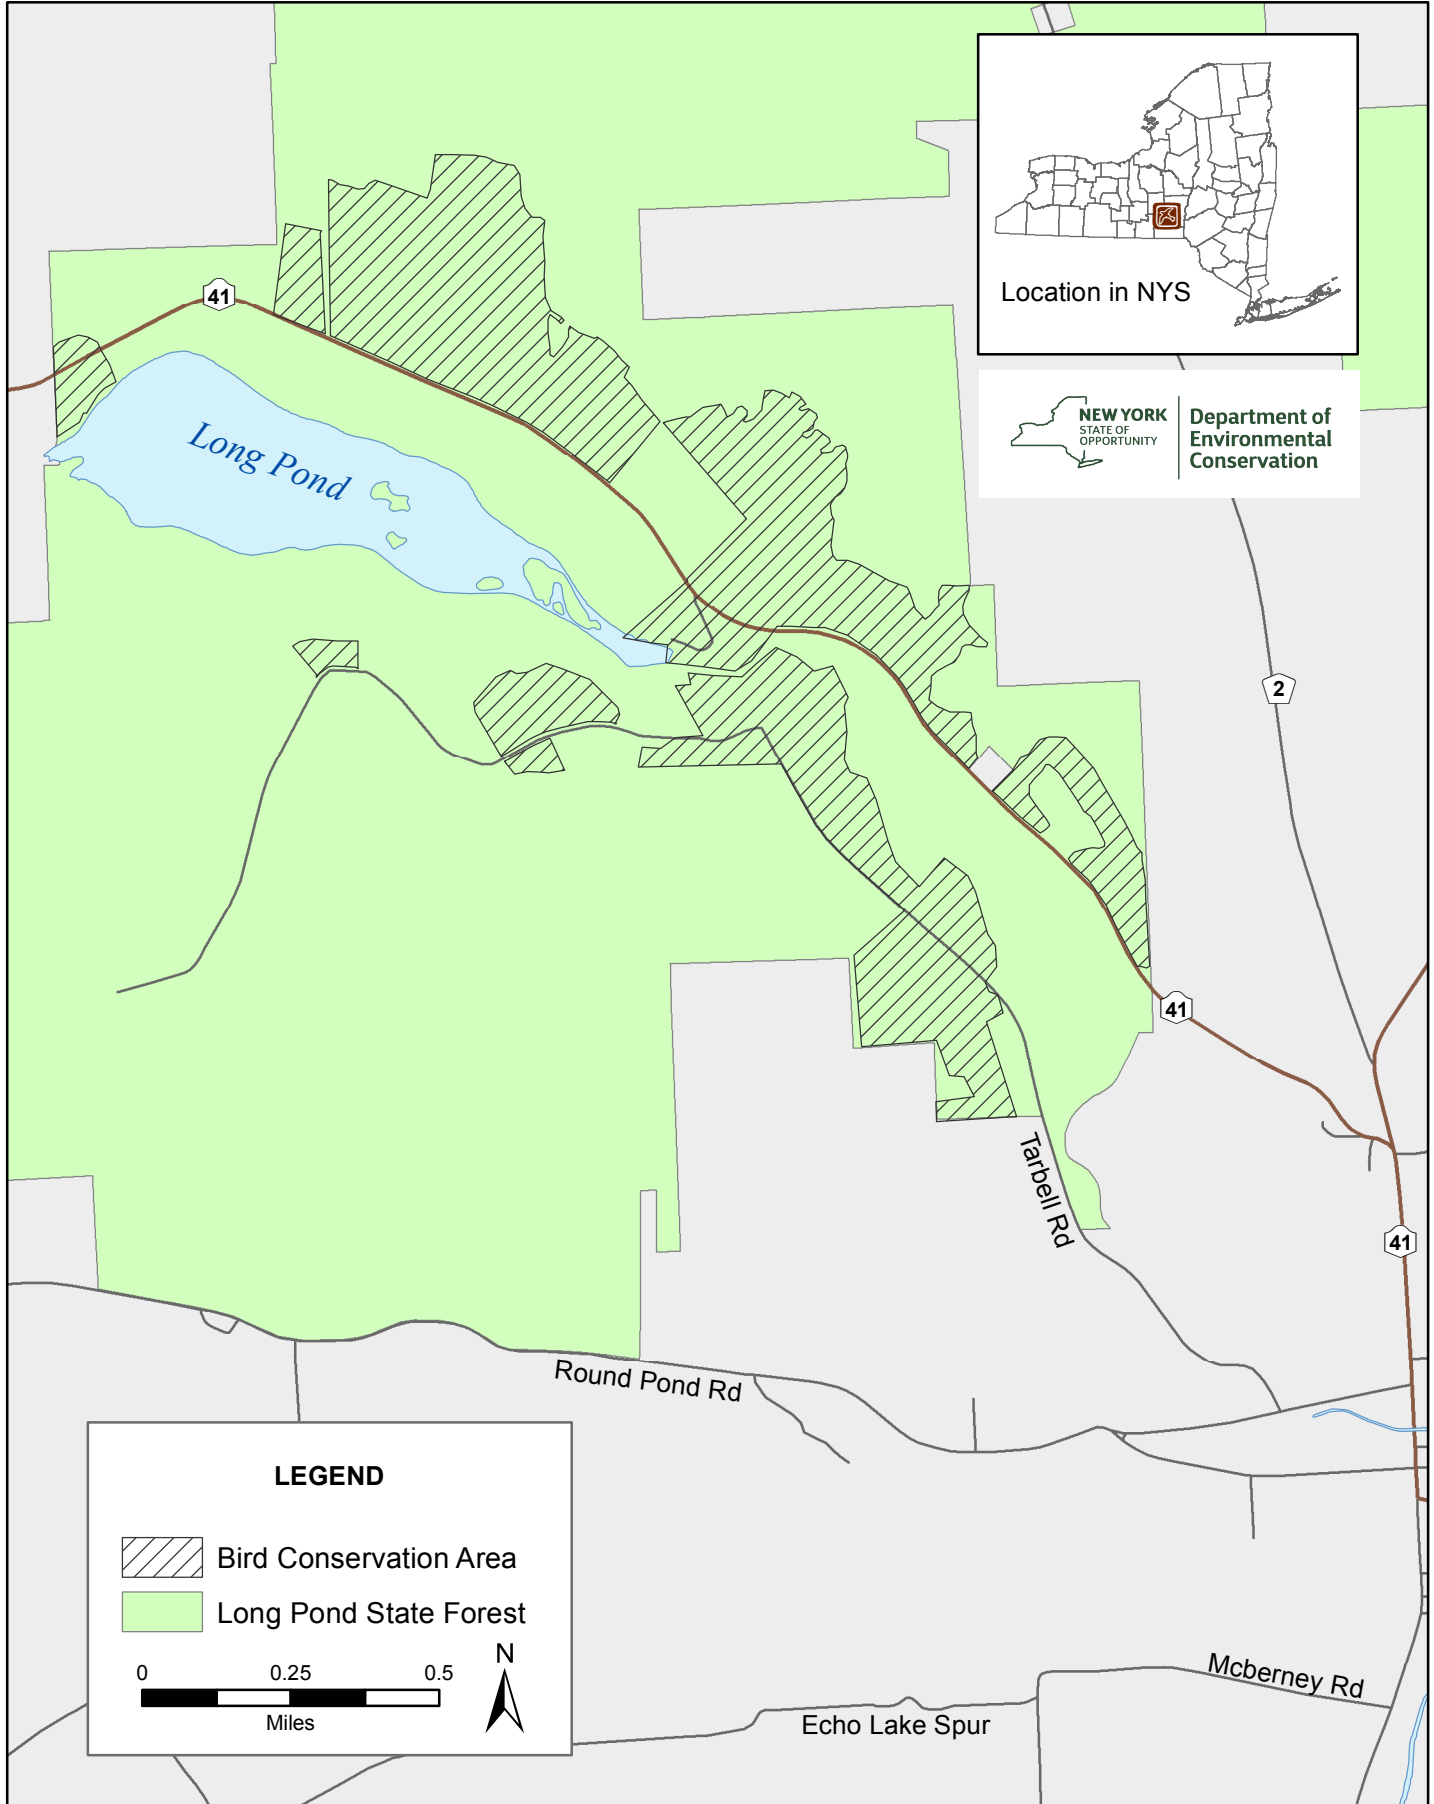

Long Pond Bird Conservation Area

LEGEND

-  Bird Conservation Area
-  Long Pond State Forest

0 0.25 0.5
Miles

N