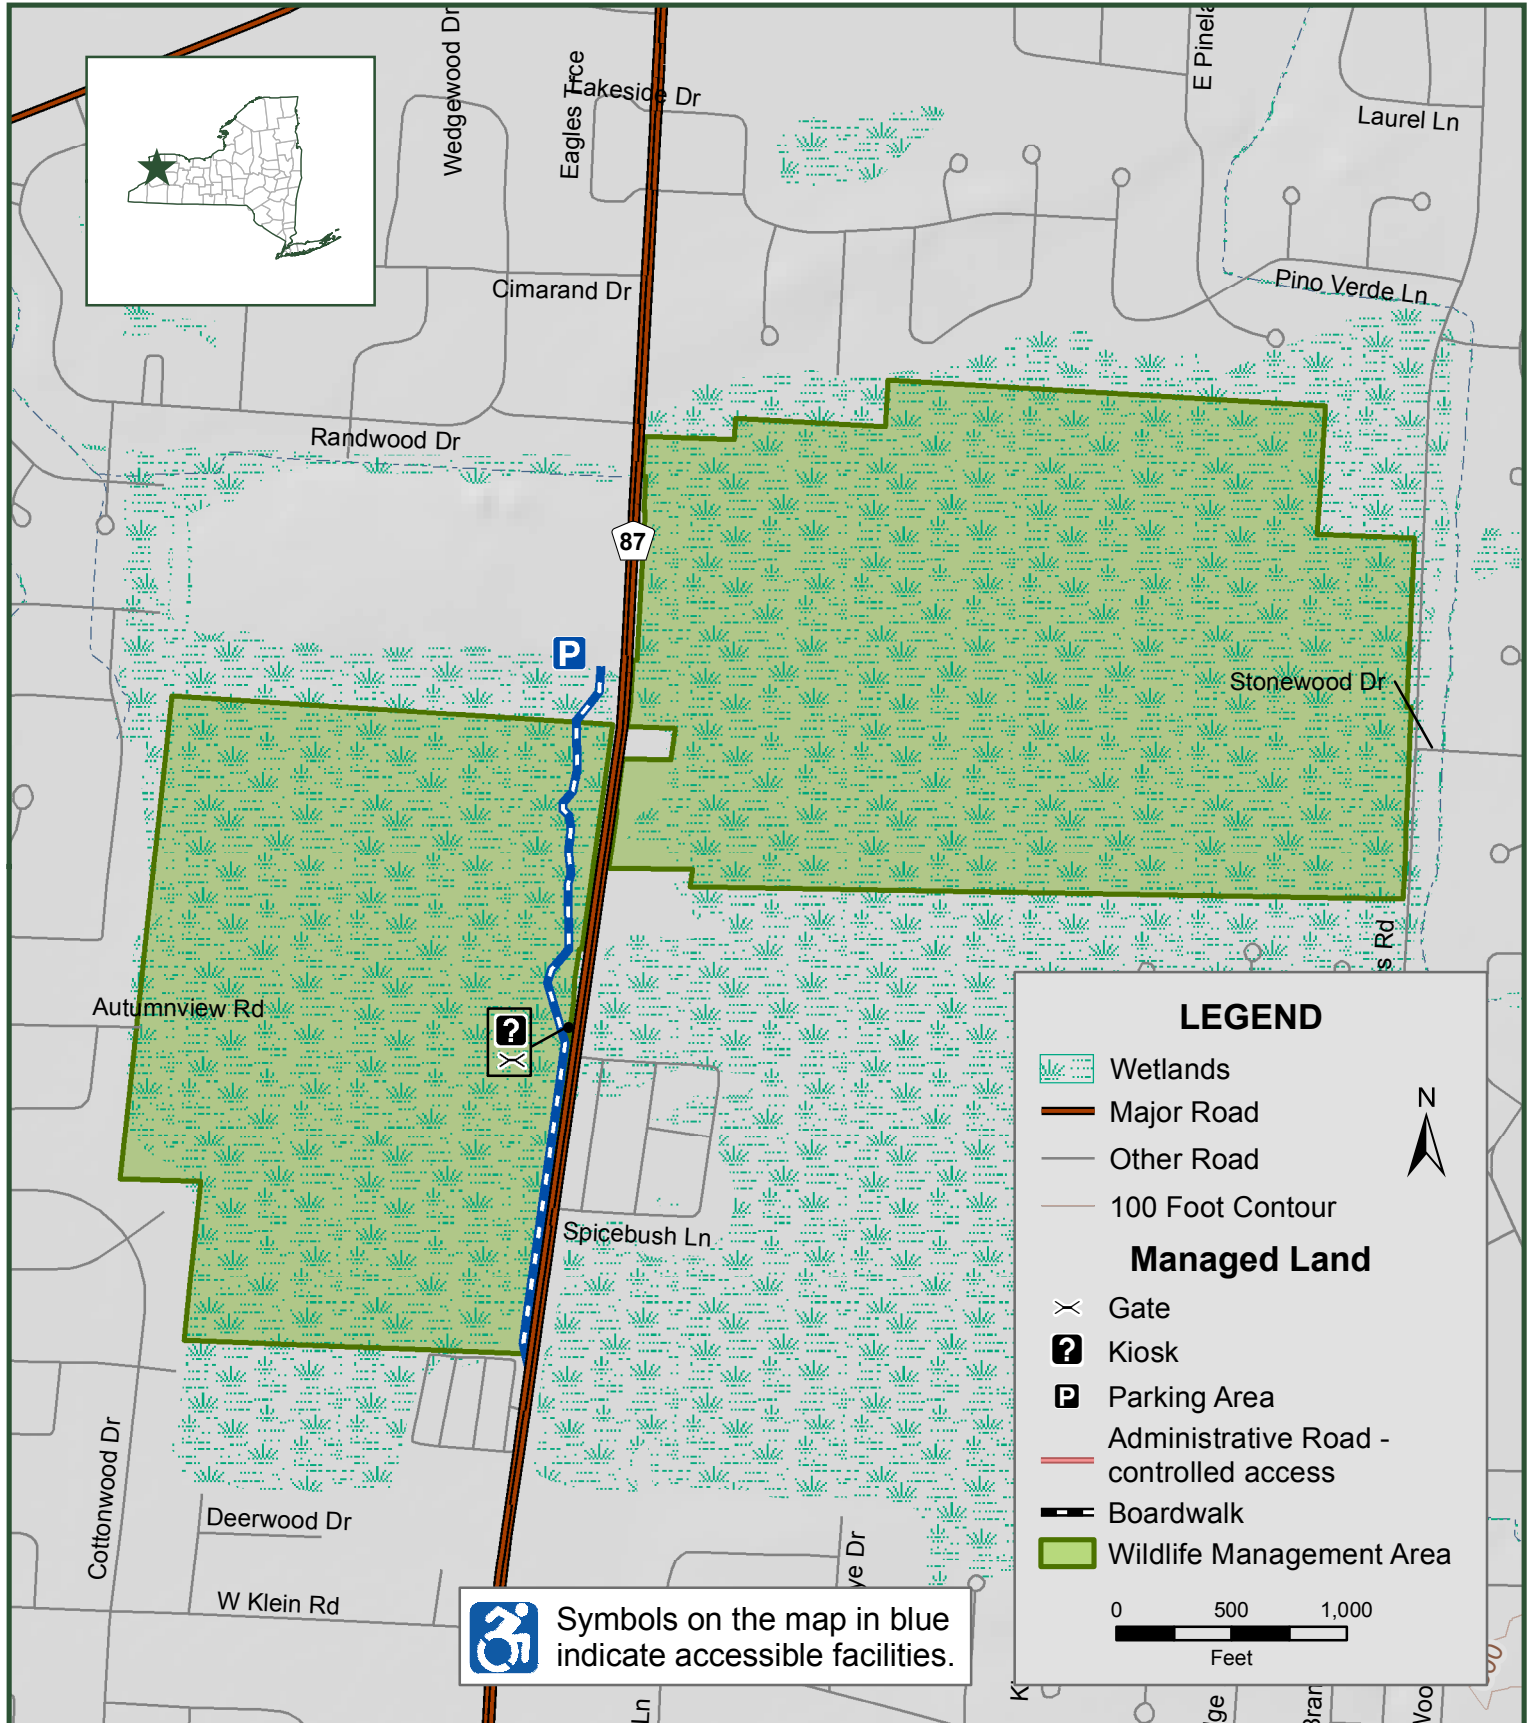

GREAT BAEHRE SWAMP

Wildlife Management Area

Boardwalk is now open.
 Social distancing cannot be maintained.
 To minimize risk, please wear a mask.

 Symbols on the map in blue indicate accessible facilities.

LEGEND

-  Wetlands
-  Major Road
-  Other Road
-  100 Foot Contour

Managed Land

-  Gate
-  Kiosk
-  Parking Area
-  Administrative Road - controlled access
-  Boardwalk
-  Wildlife Management Area

0 500 1,000
 Feet