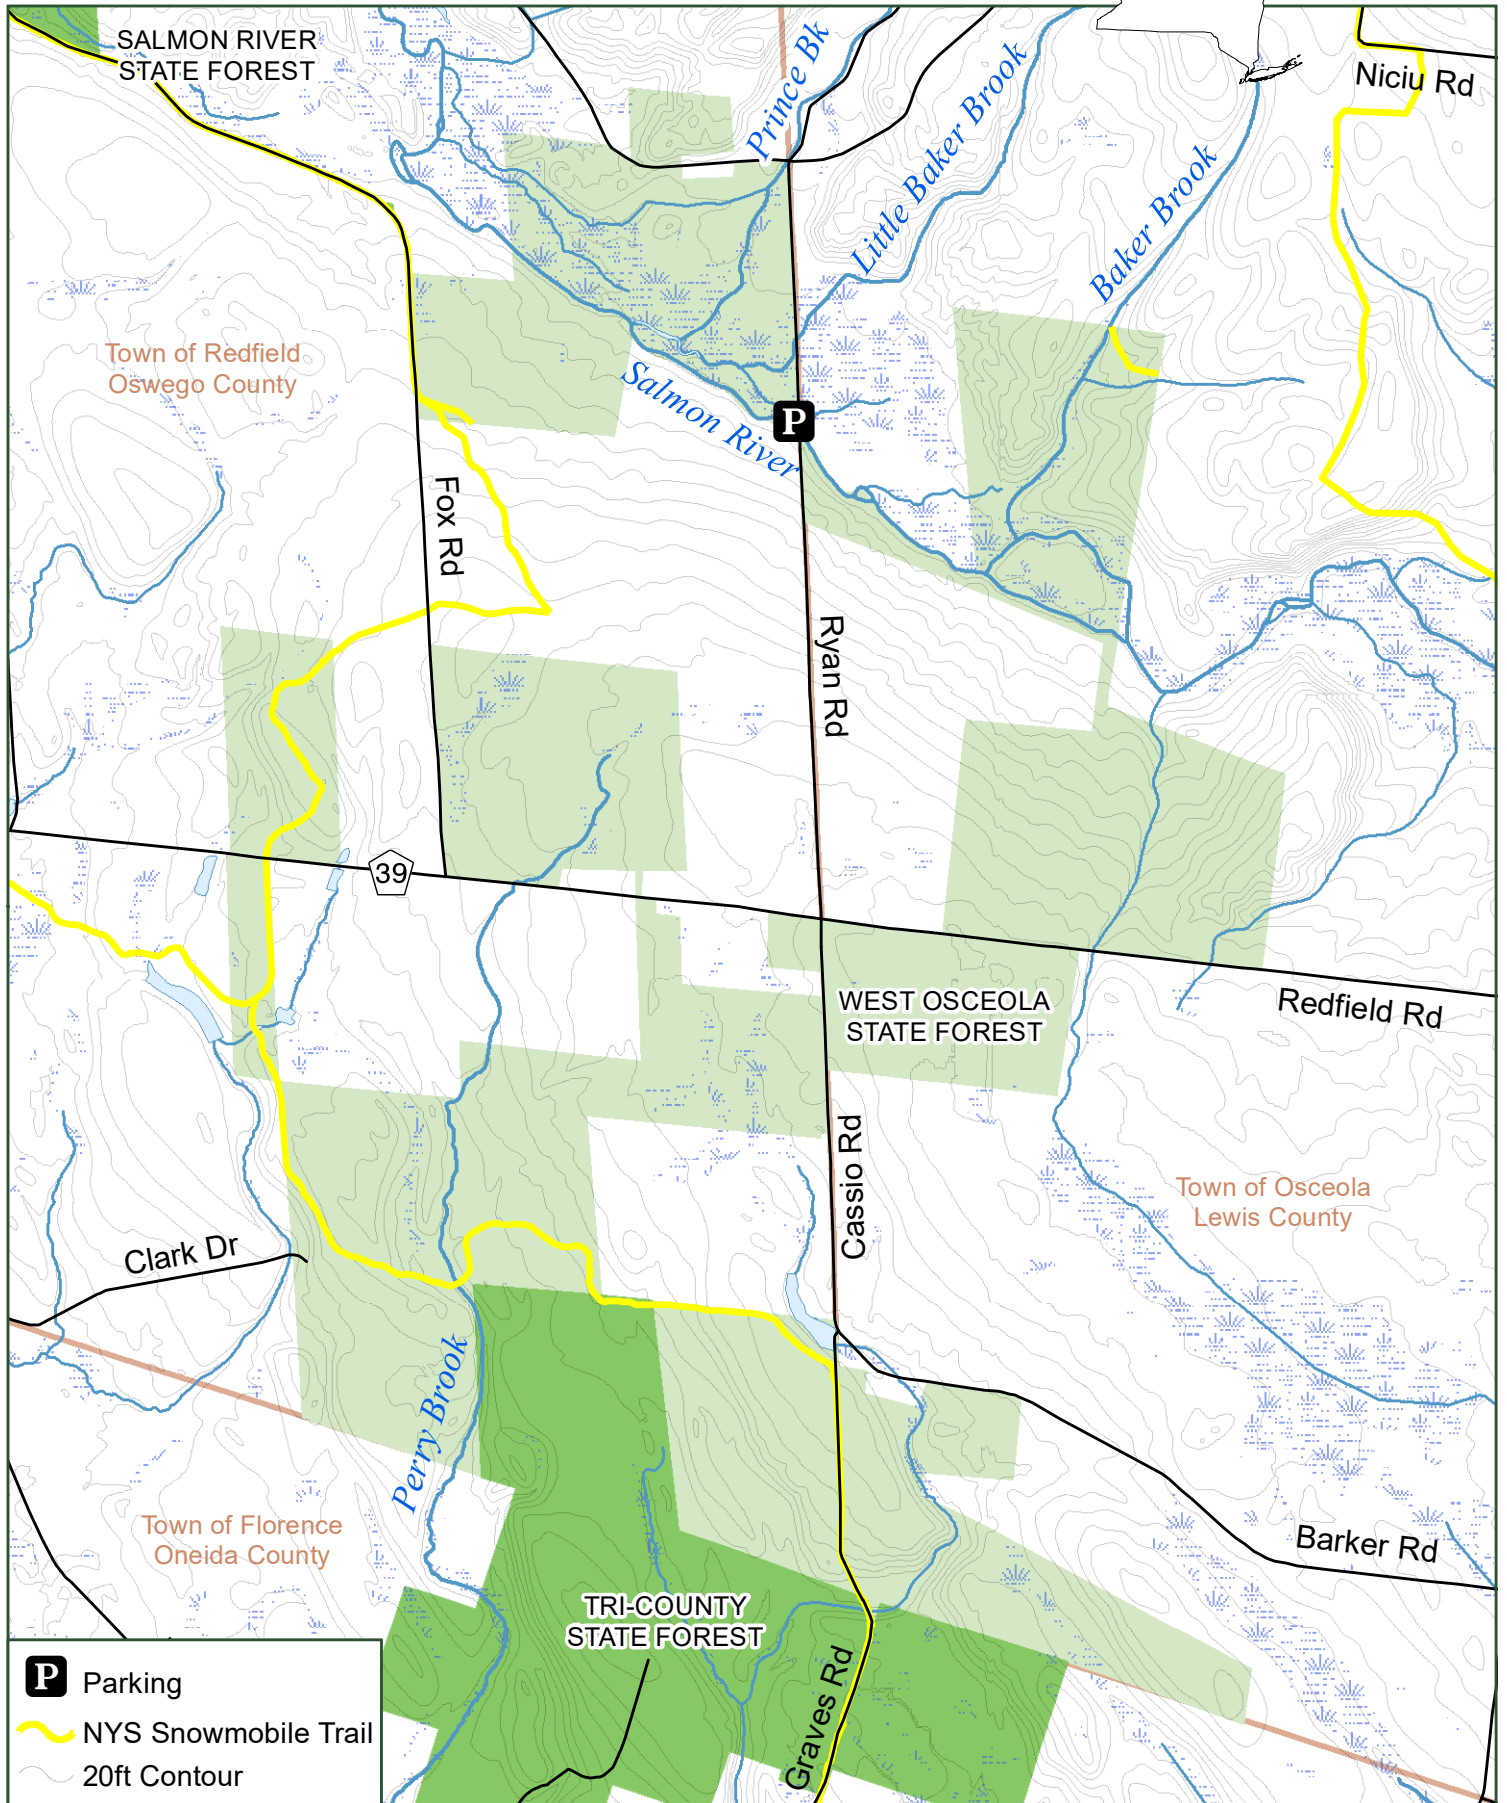

West Osceola State Forest

- P** Parking
- NYS Snowmobile Trail
- 20ft Contour

Department of Environmental Conservation

Oswego and Lewis Counties