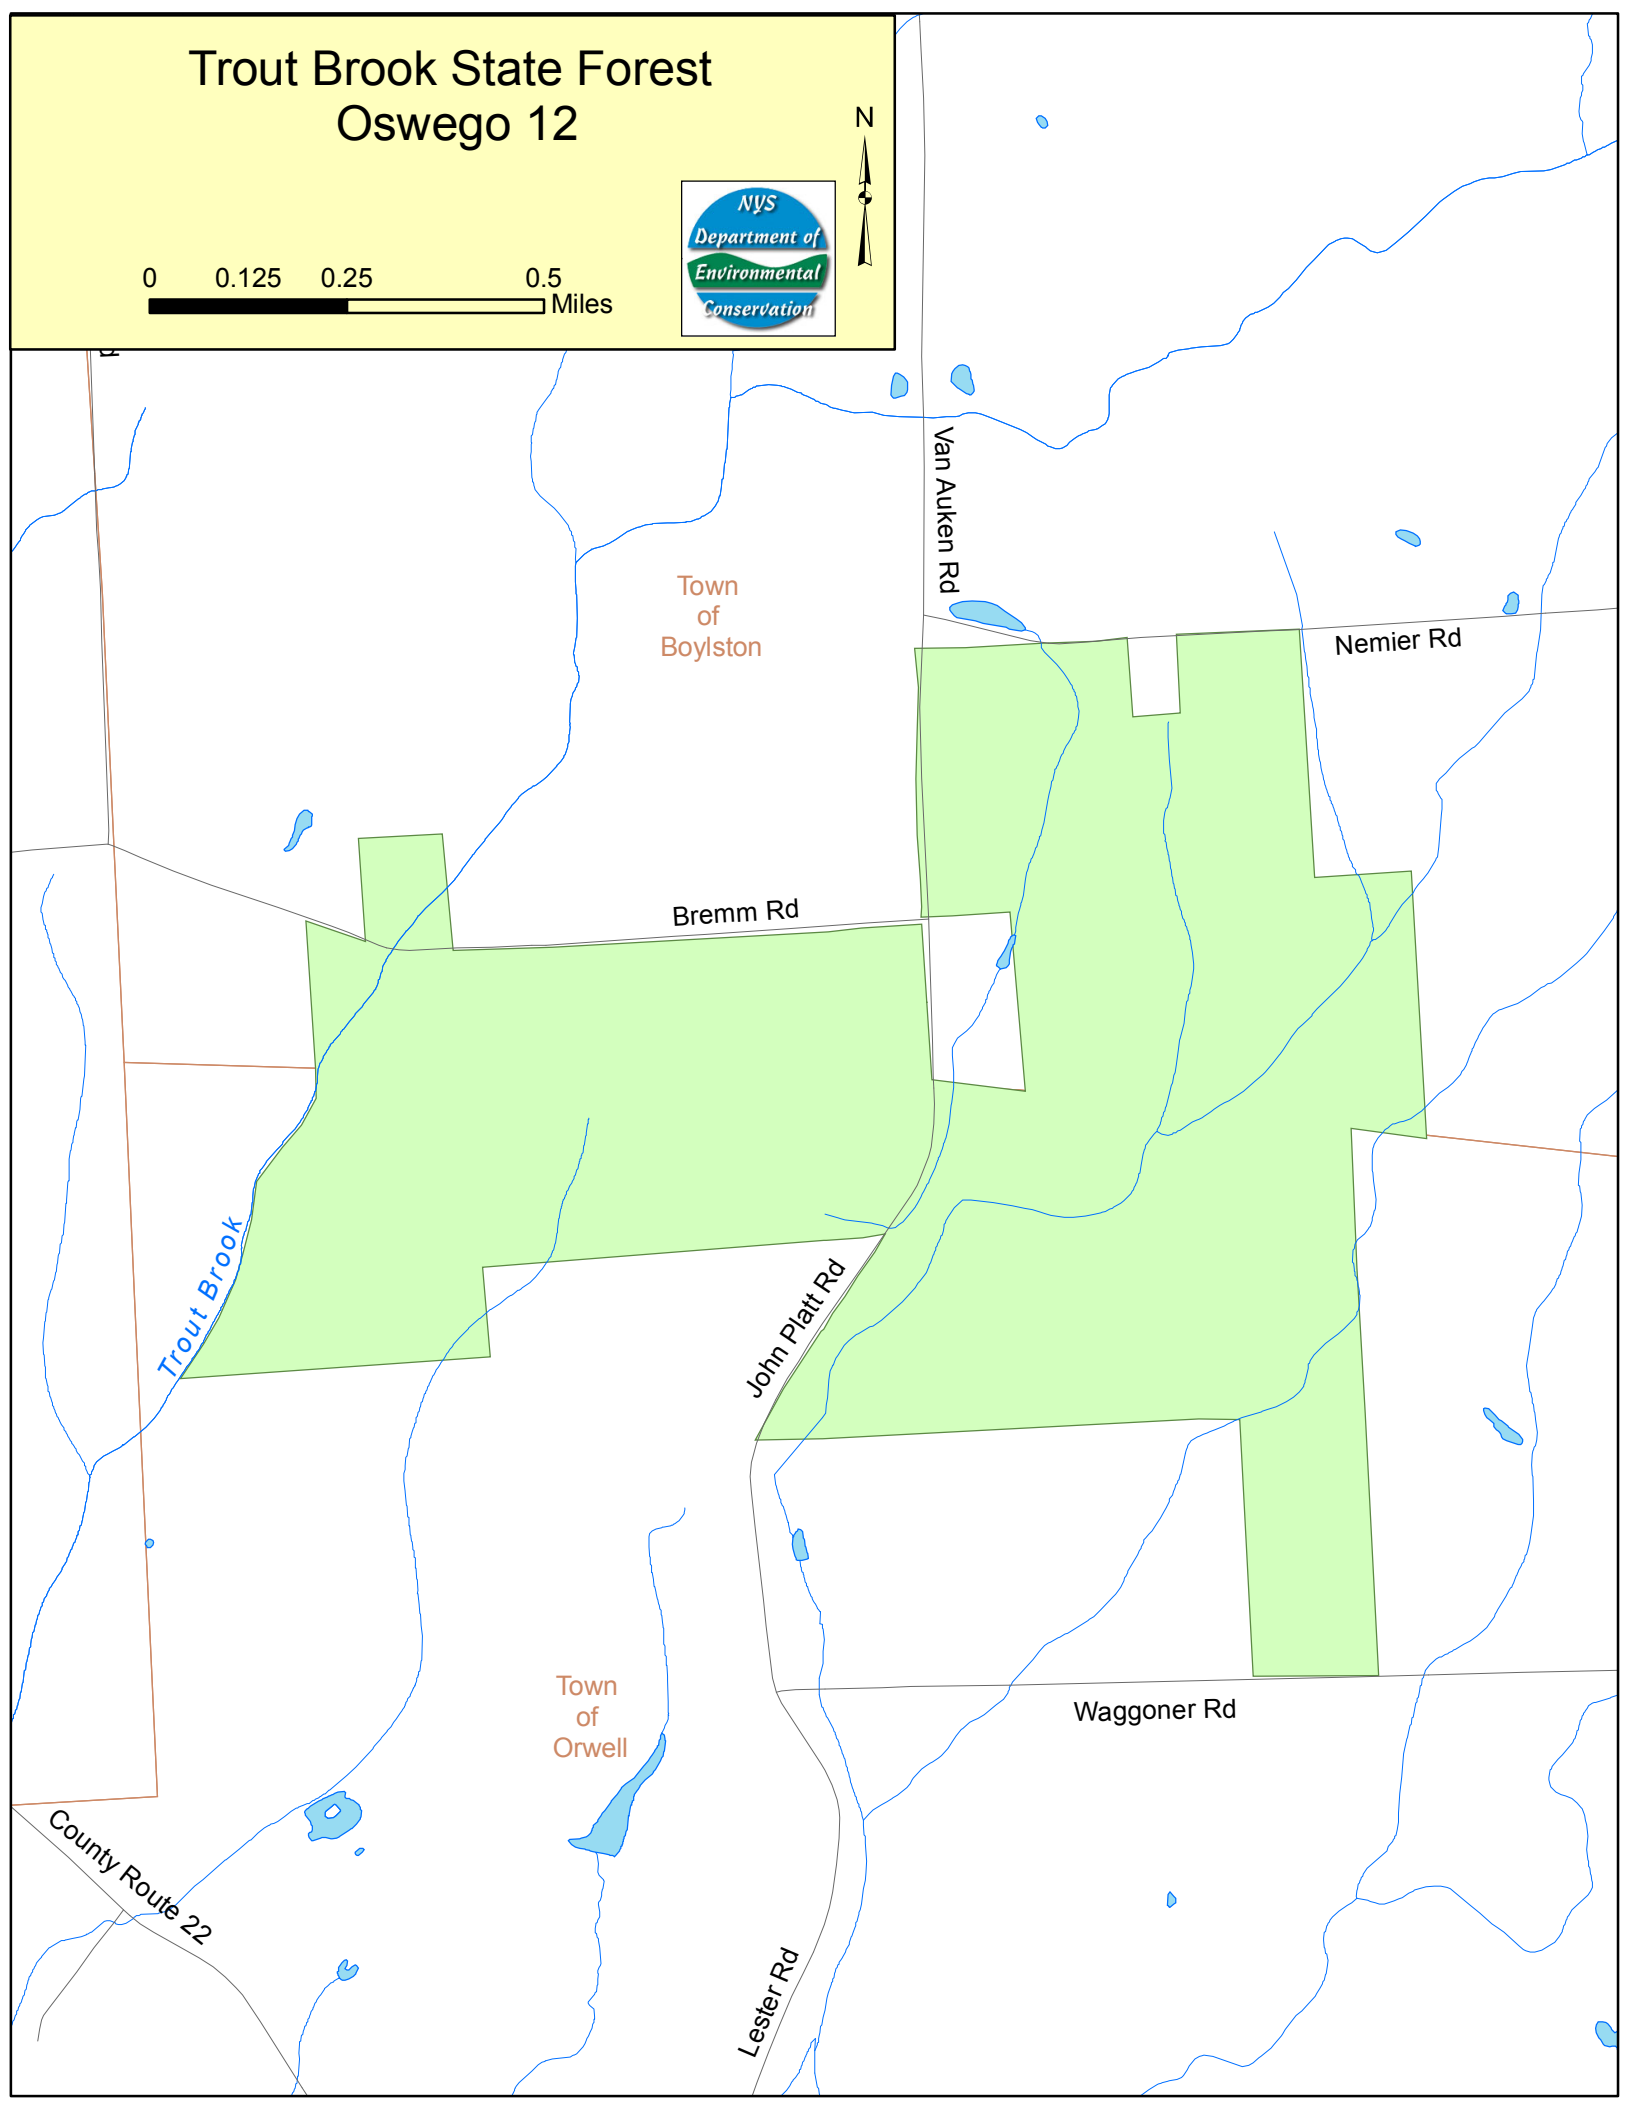

Trout Brook State Forest Oswego 12

0 0.125 0.25 0.5
Miles

Town of Boylston

Town of Orwell

Van Auken Rd

Nemier Rd

Bremm Rd

Trout Brook

John Platt Rd

Waggoner Rd

County Route 22

Lester Rd