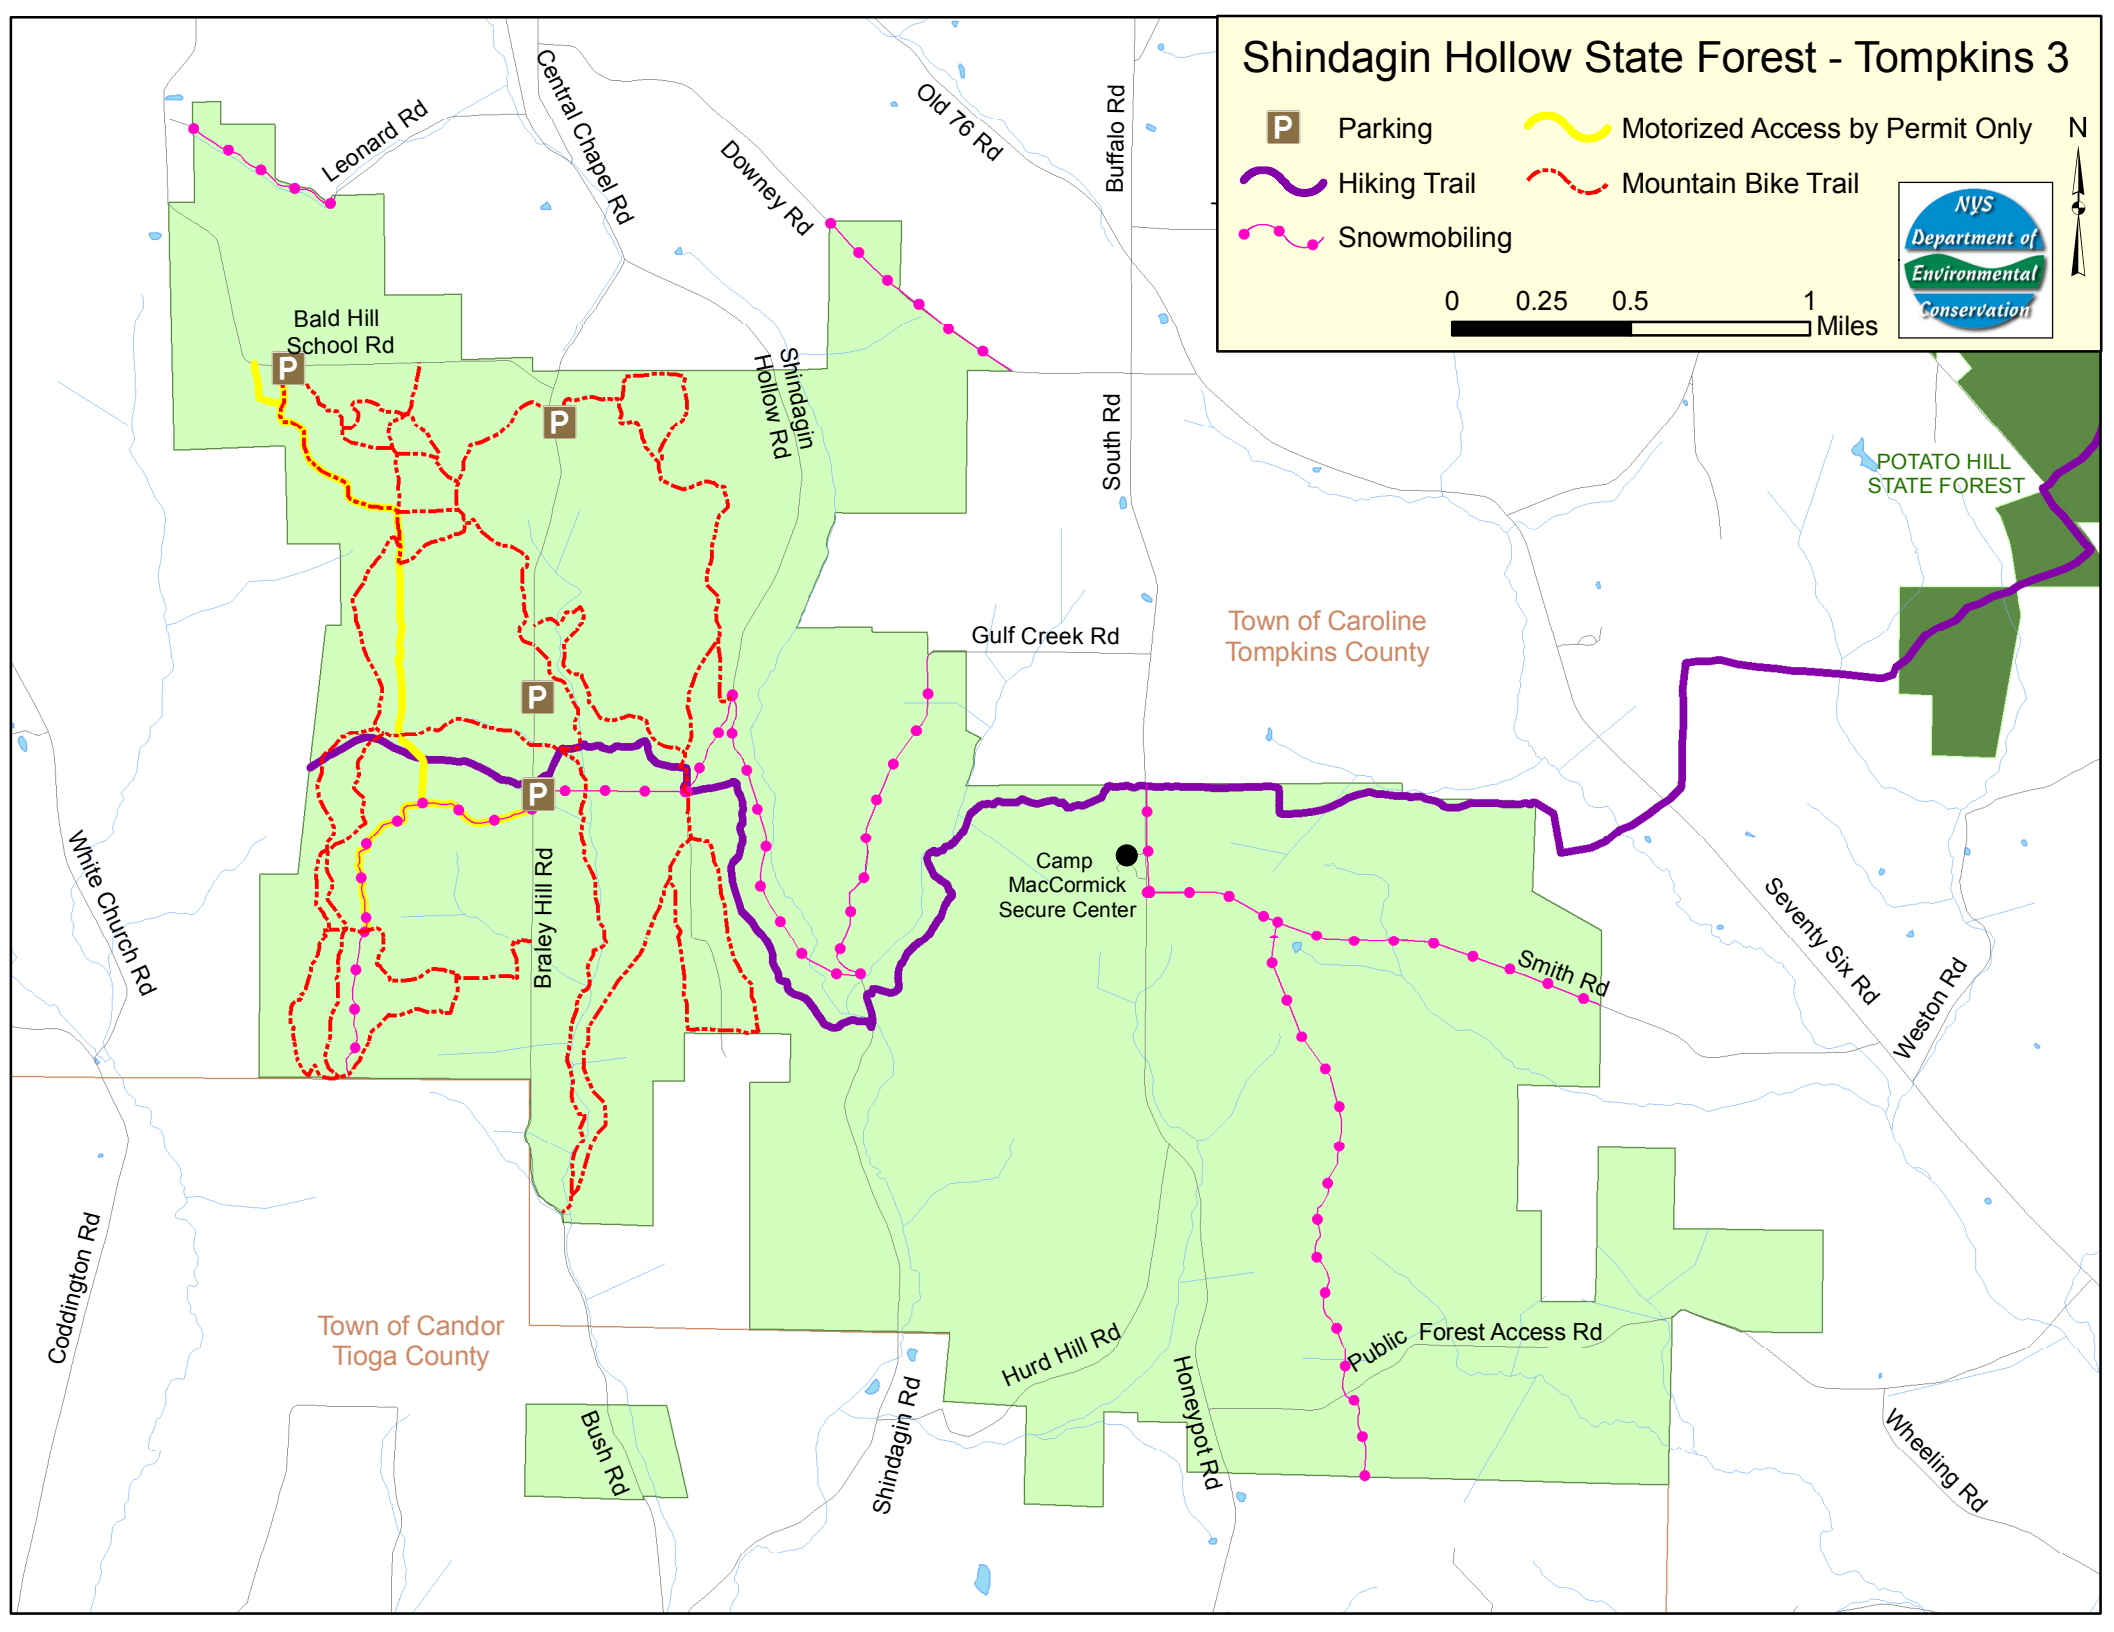

Shindagin Hollow State Forest - Tompkins 3

P Parking

Motorized Access by Permit Only

Hiking Trail

Mountain Bike Trail

Snowmobiling

0 0.25 0.5 1 Miles

N

POTATO HILL STATE FOREST

Town of Caroline
Tompkins County

Town of Candor
Tioga County

Bush Rd

Shindagin Rd

Hurd Hill Rd

Honeypot Rd

Public Forest Access Rd