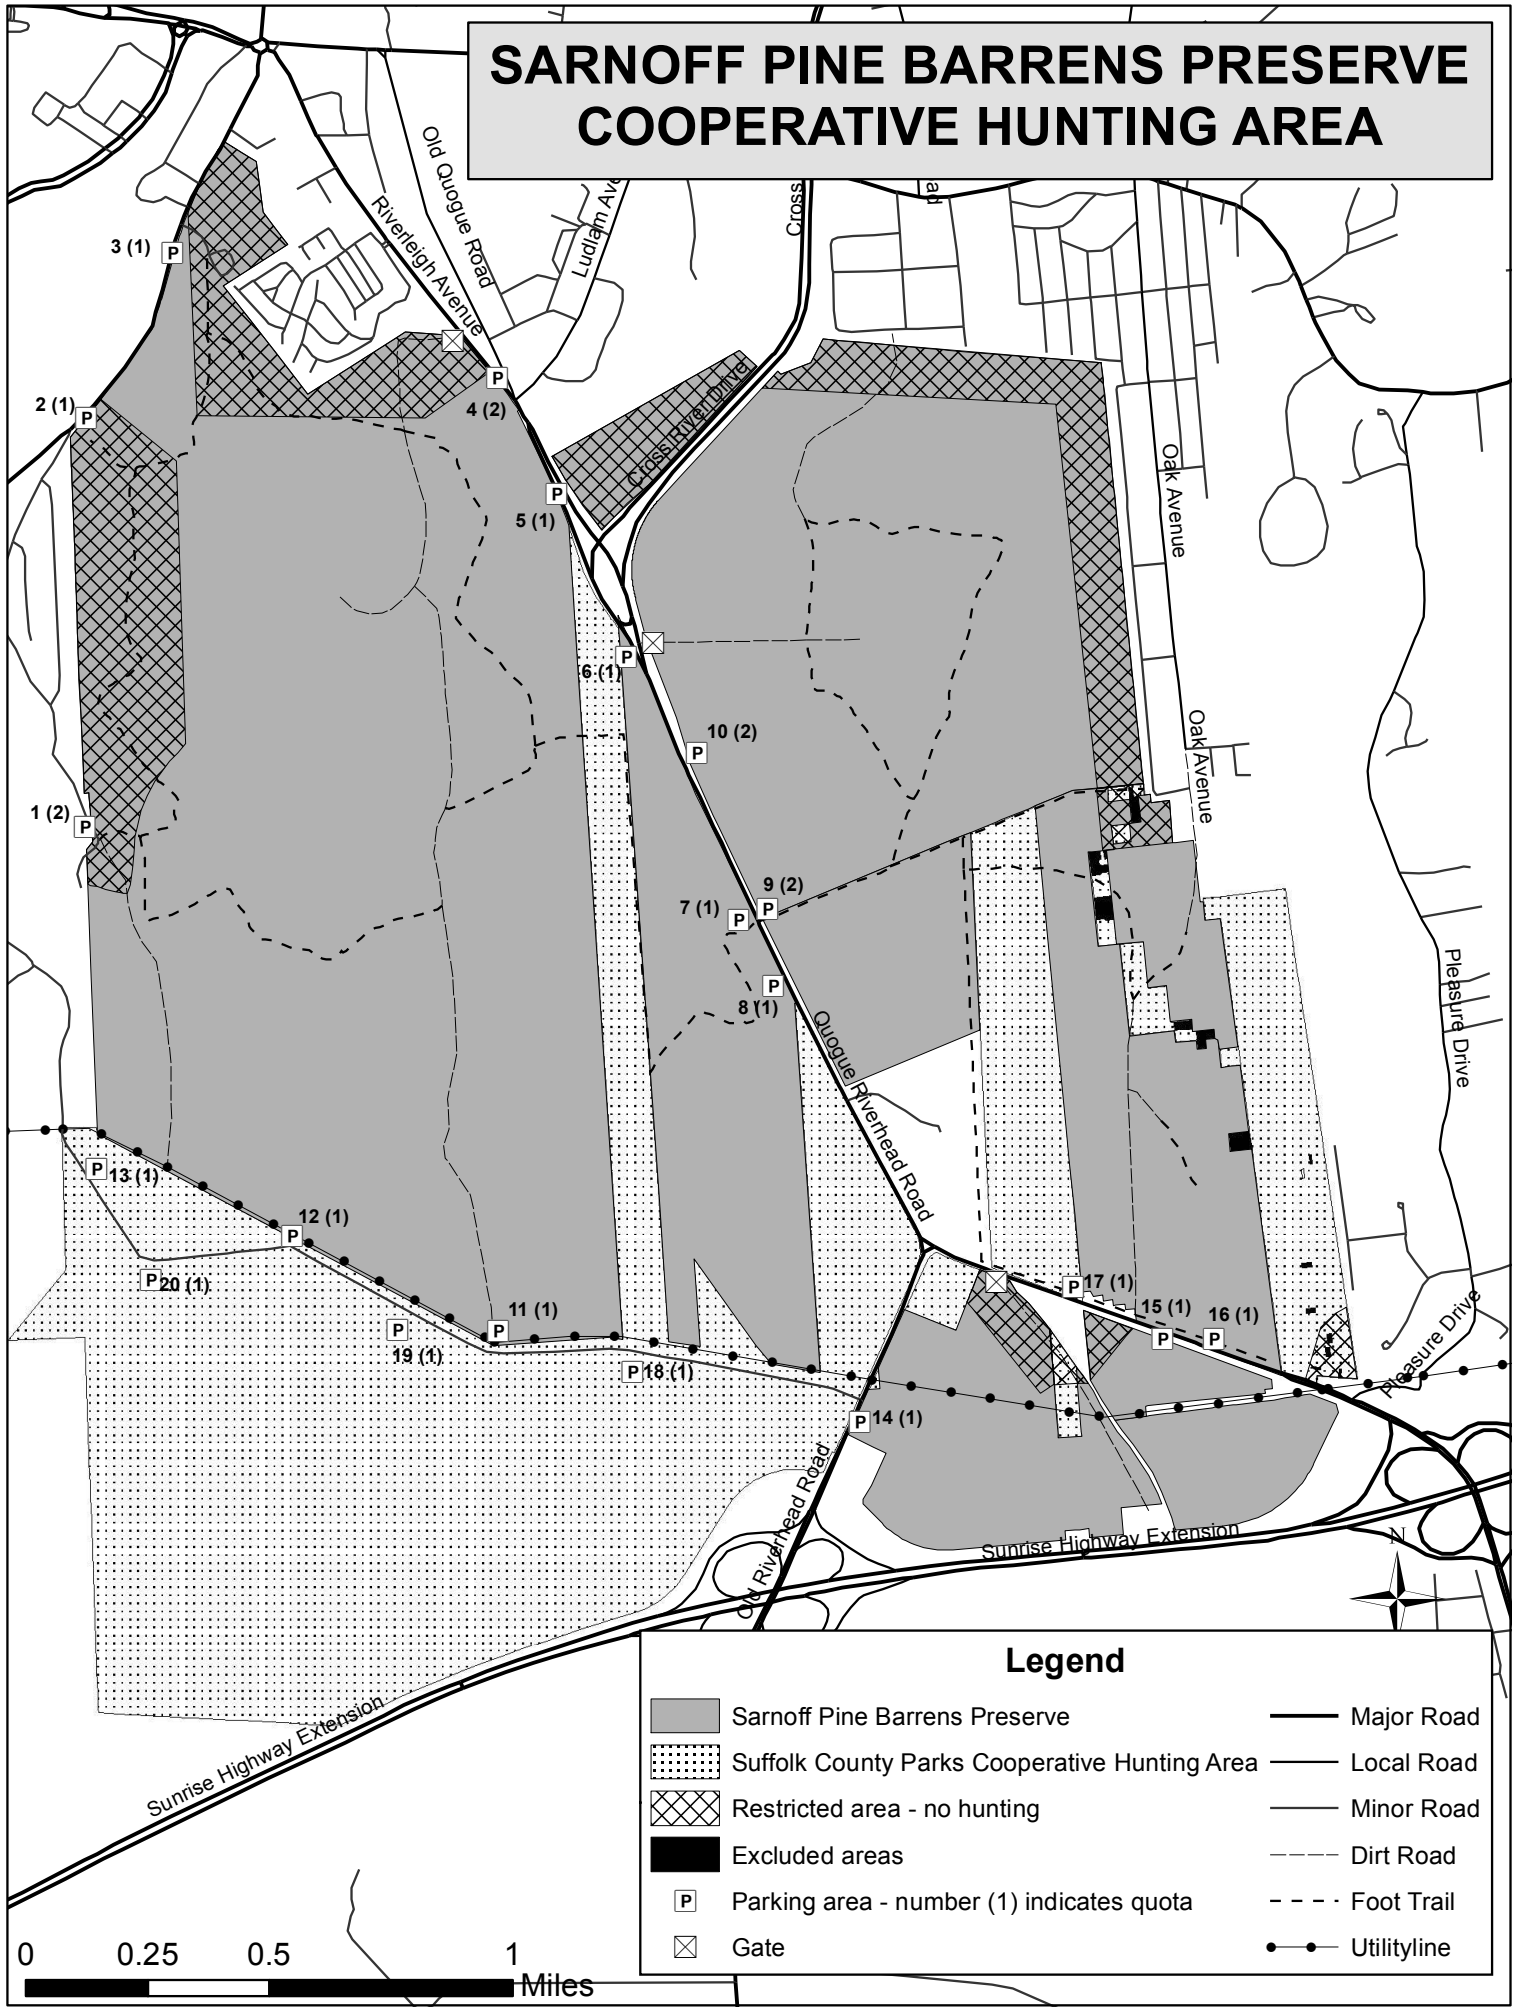

# SARNOFF PINE BARRENS PRESERVE COOPERATIVE HUNTING AREA

Legend			
	Sarnoff Pine Barrens Preserve		Major Road
	Suffolk County Parks Cooperative Hunting Area		Local Road
	Restricted area - no hunting		Minor Road
	Excluded areas		Dirt Road
	Parking area - number (1) indicates quota		Foot Trail
	Gate		Utilityline