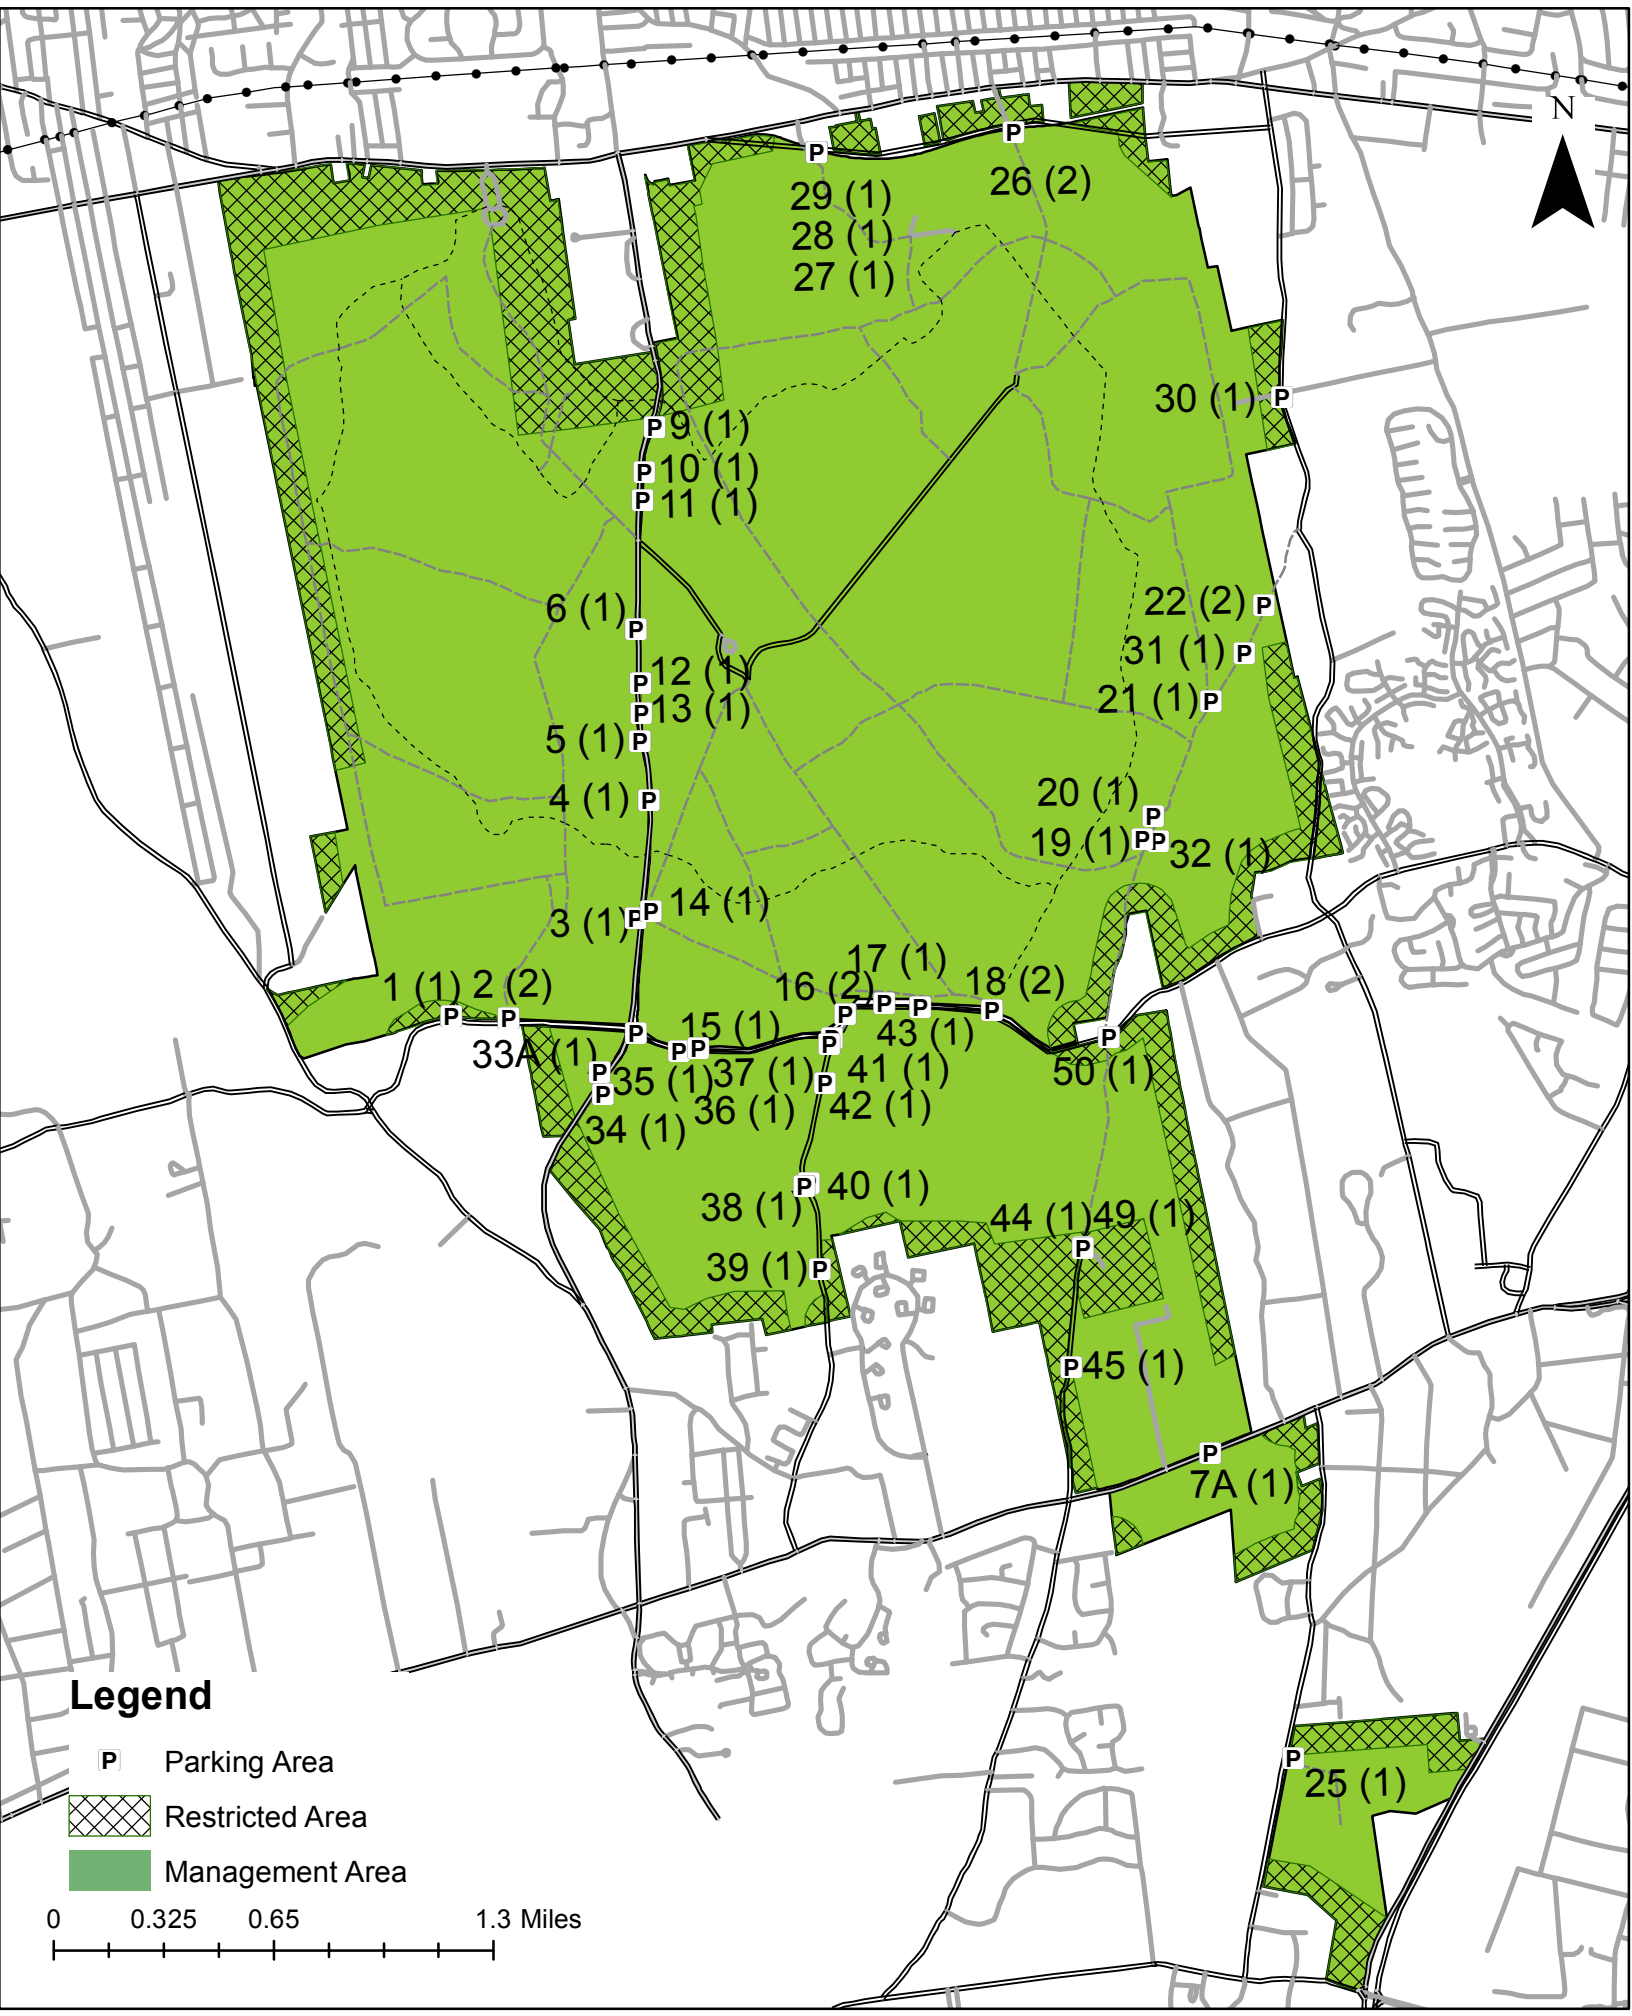

Rocky Point Natural Resource Management Area

Legend

- P Parking Area
-  Restricted Area
-  Management Area

0 0.325 0.65 1.3 Miles