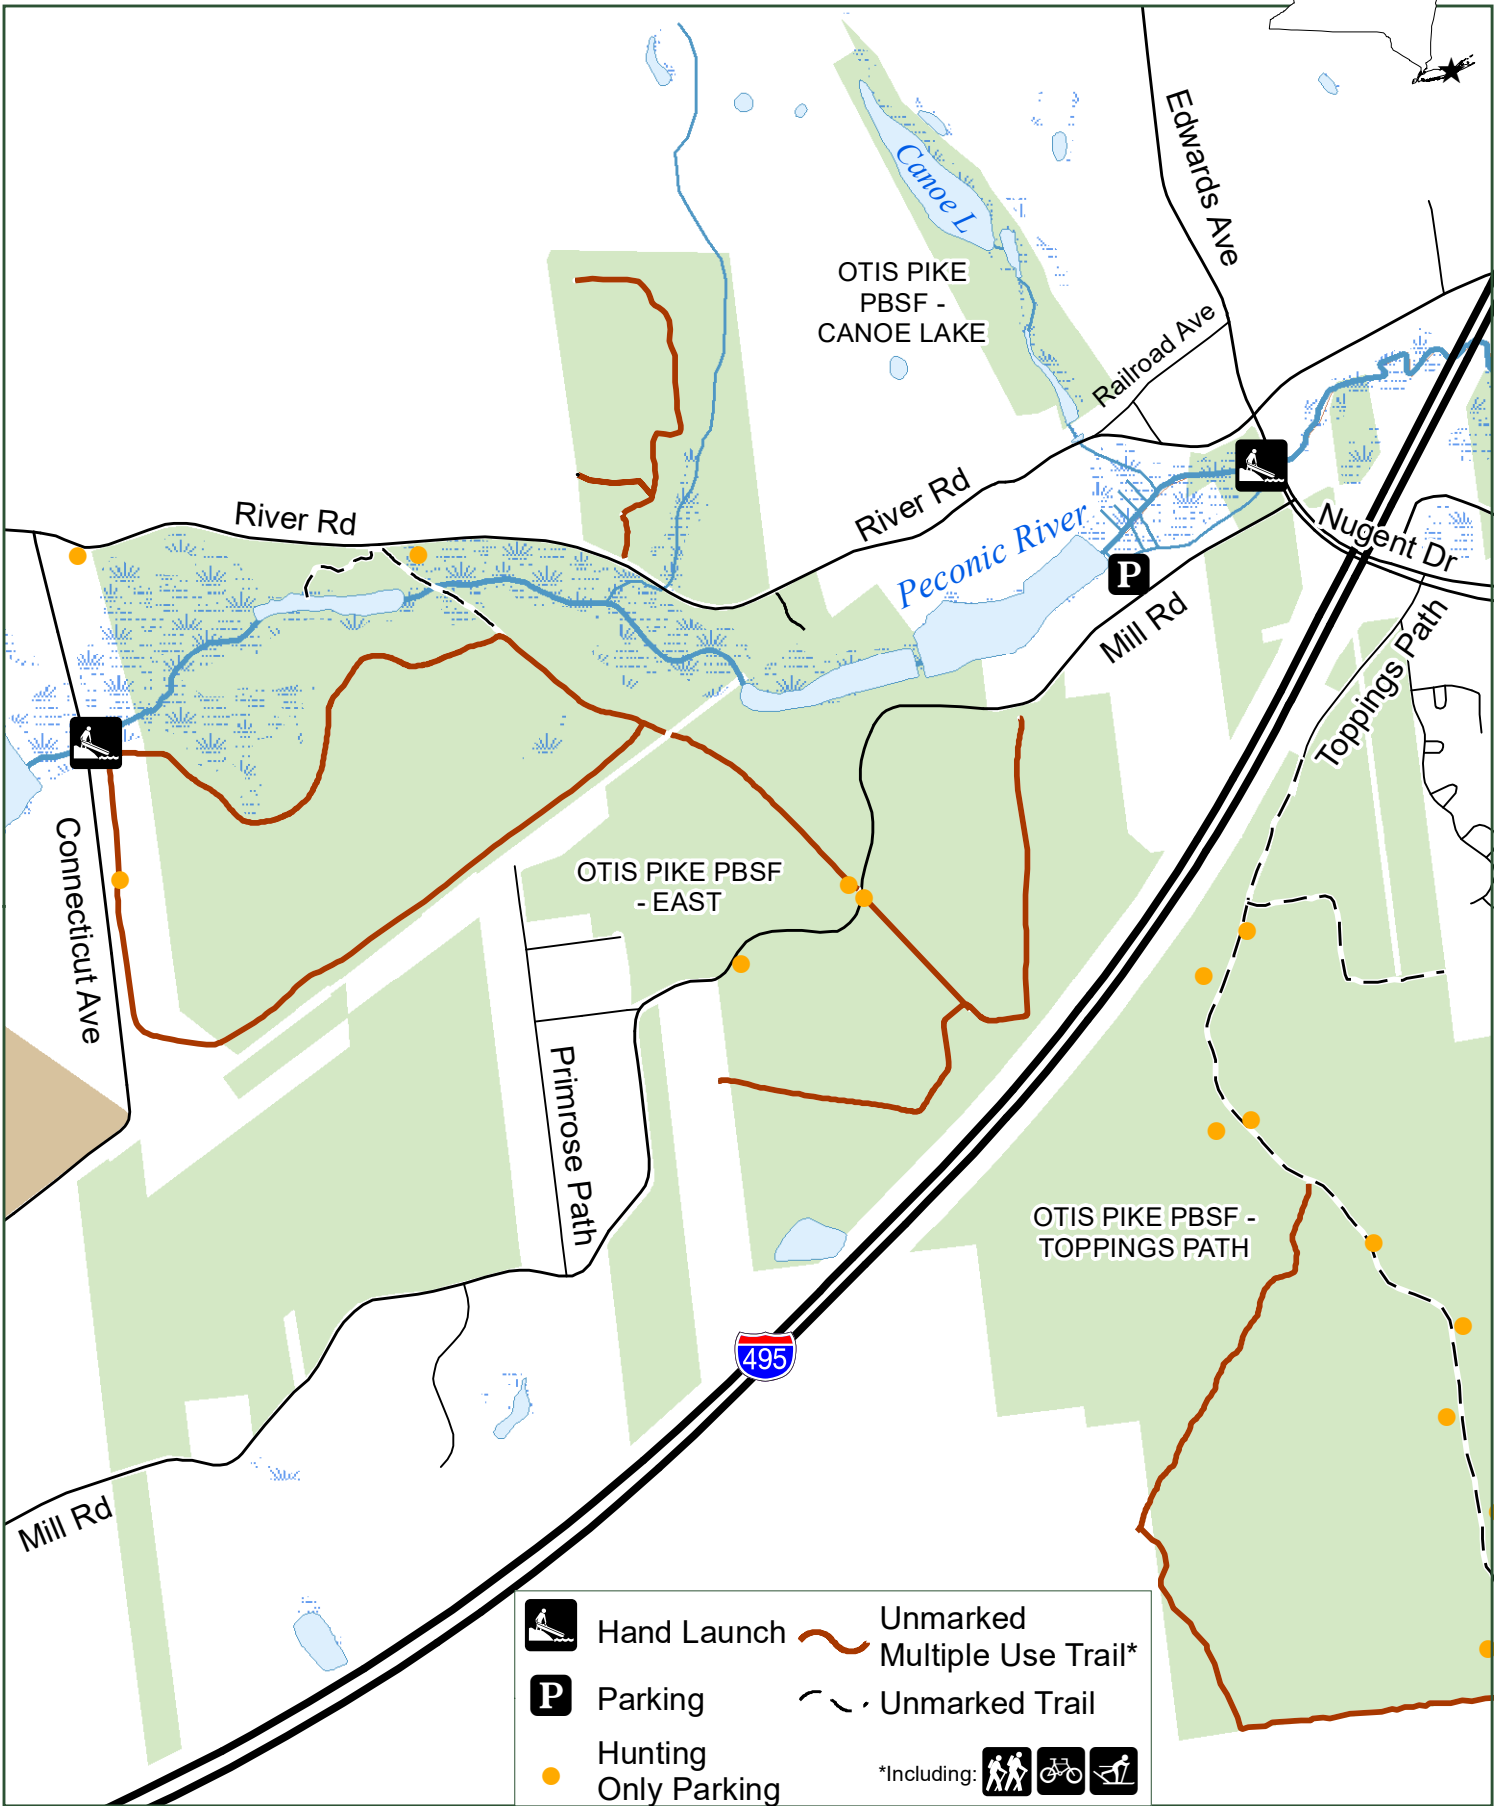

# Otis Pike Pine Barrens State Forests - East and Canoe Lake

Department of Environmental Conservation

Suffolk County