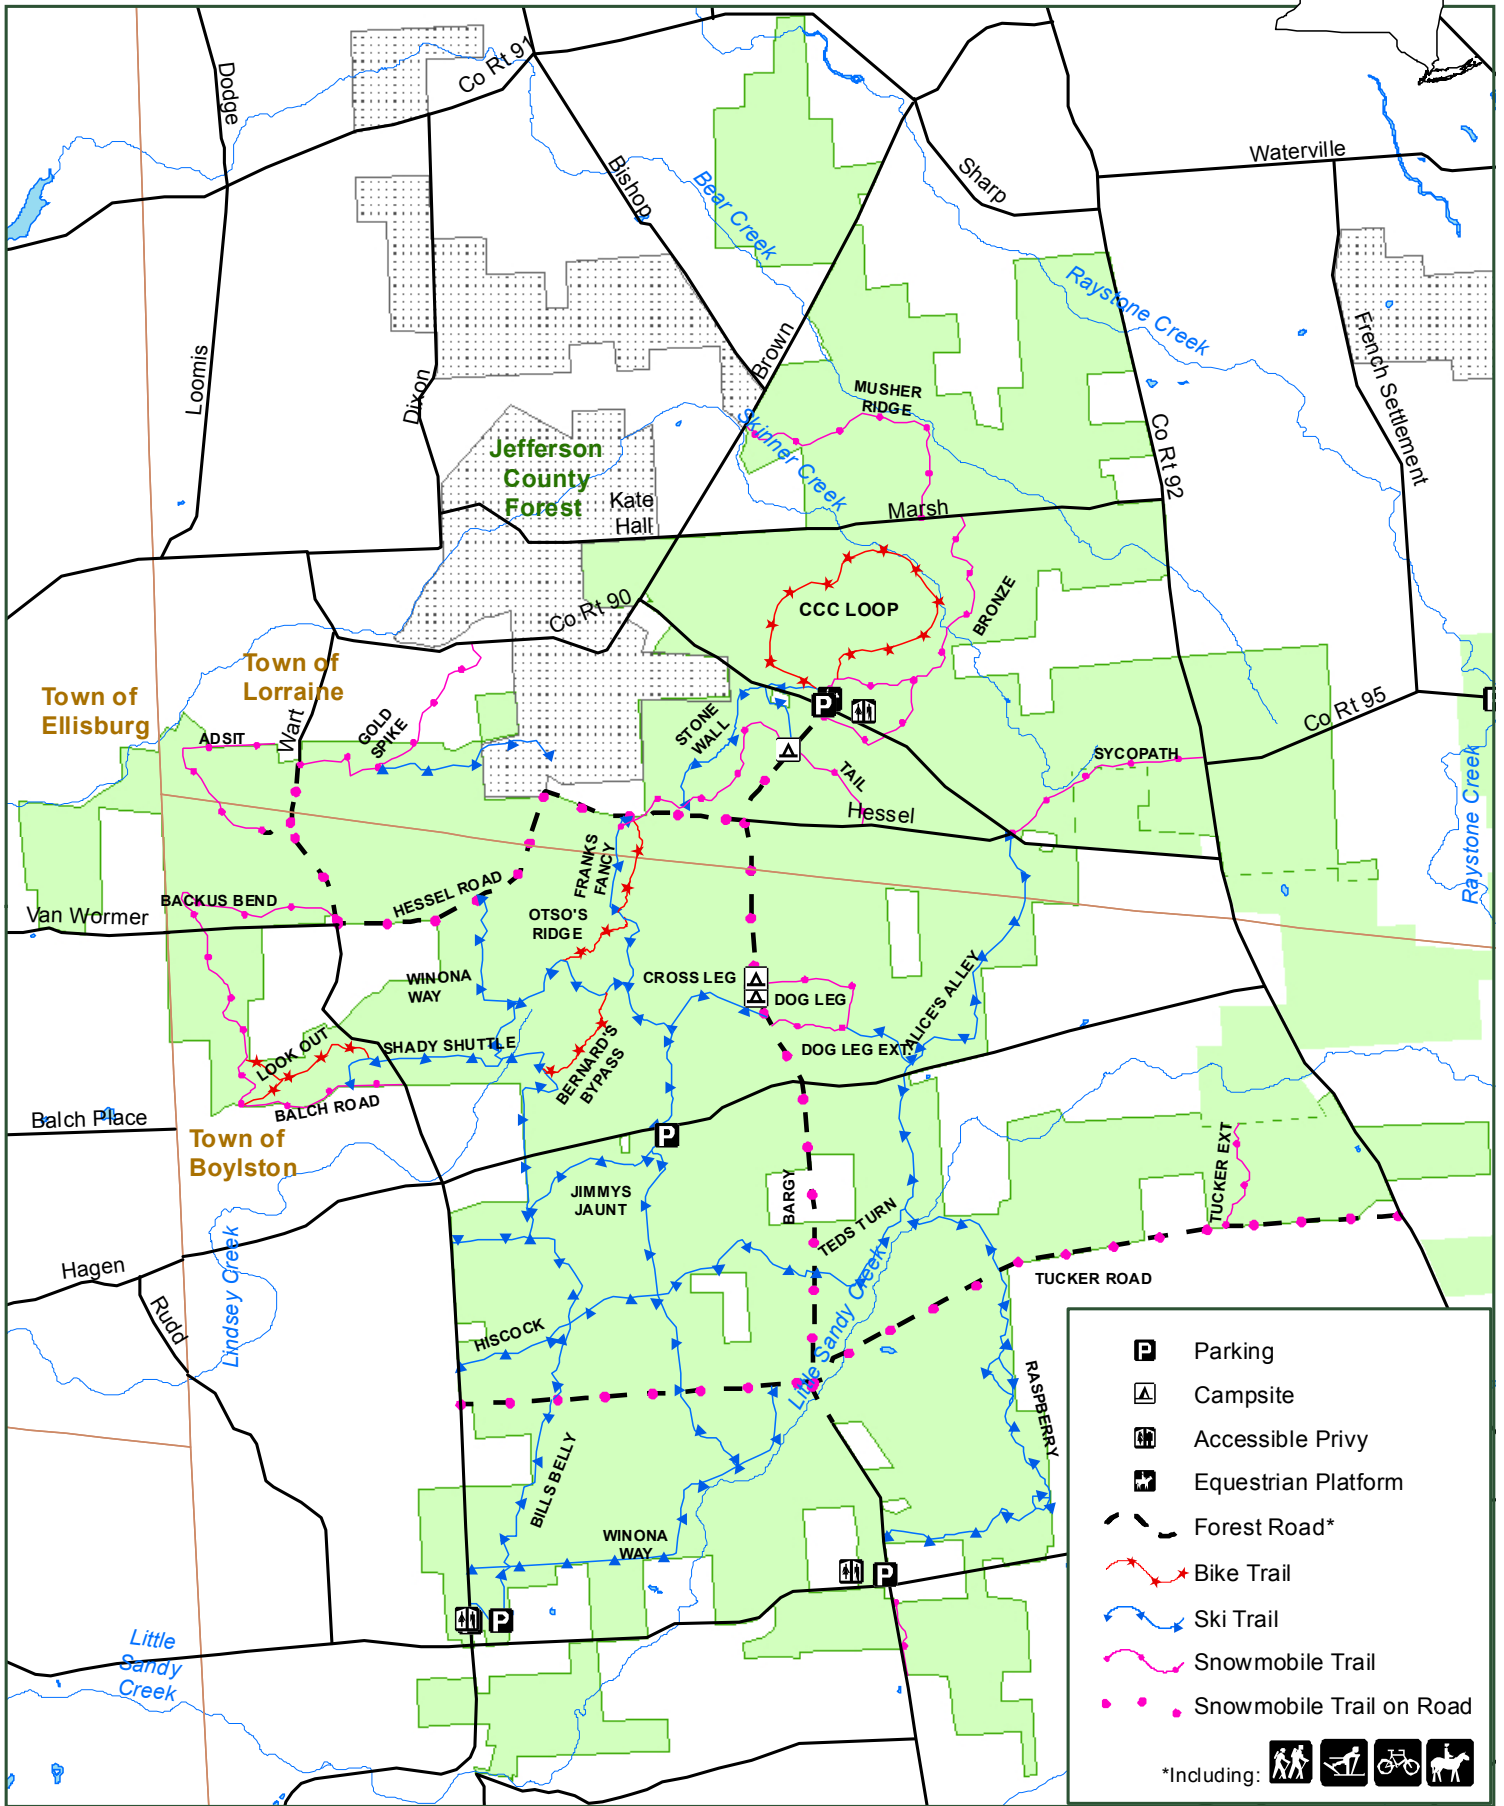

Winona State Forest

	Parking
	Campsite
	Accessible Privy
	Equestrian Platform
	Forest Road*
	Bike Trail
	Ski Trail
	Snowmobile Trail
	Snowmobile Trail on Road

*Including: