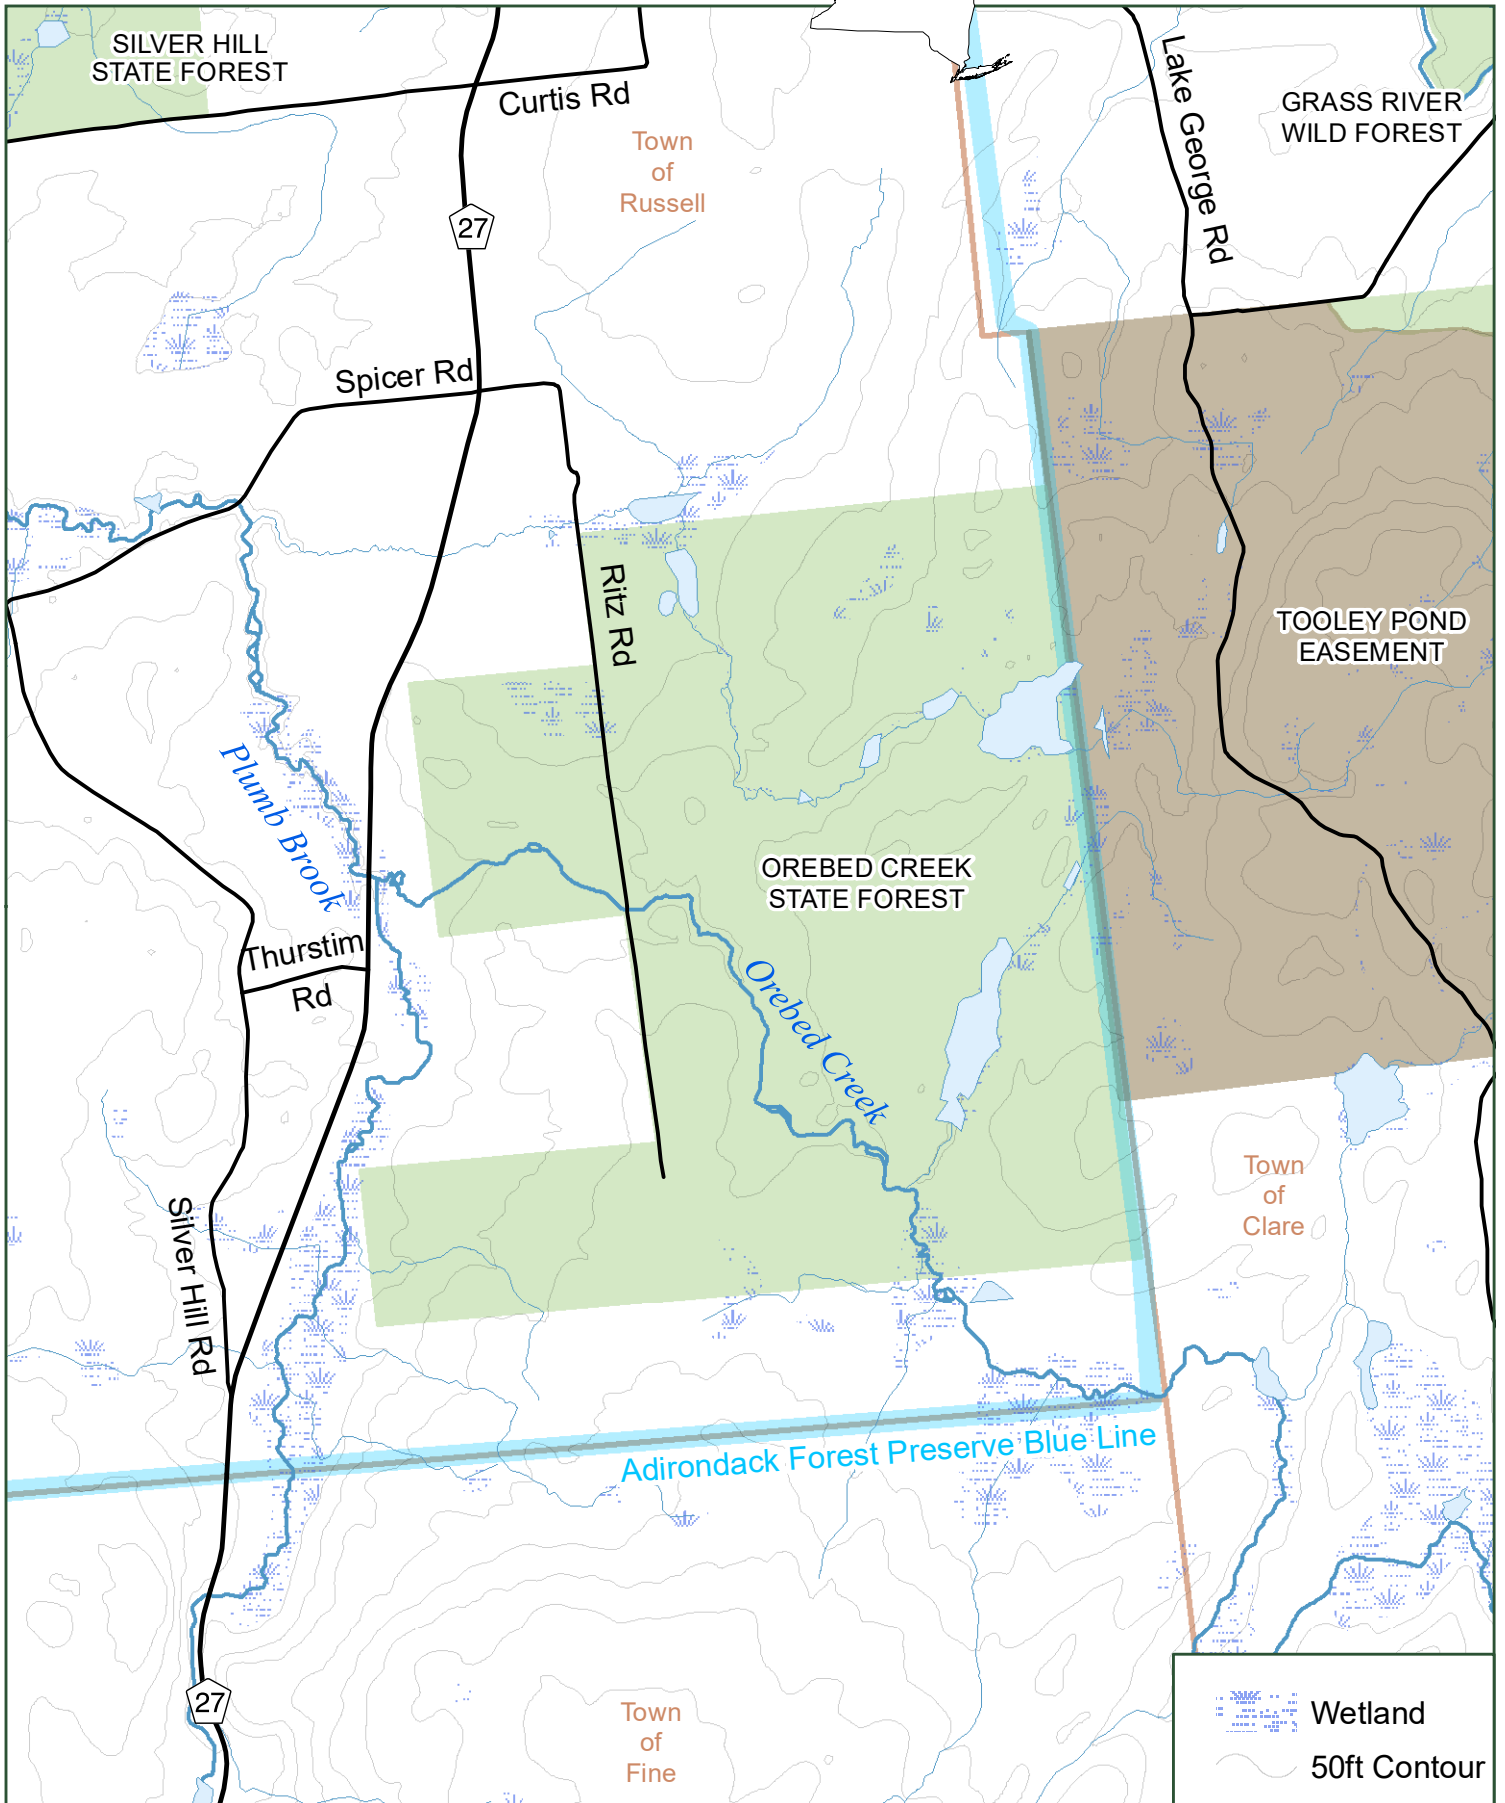

# Orebed Creek State Forest

Department of Environmental Conservation

0 0.25 0.5 1 Miles 1/22

St Lawrence County