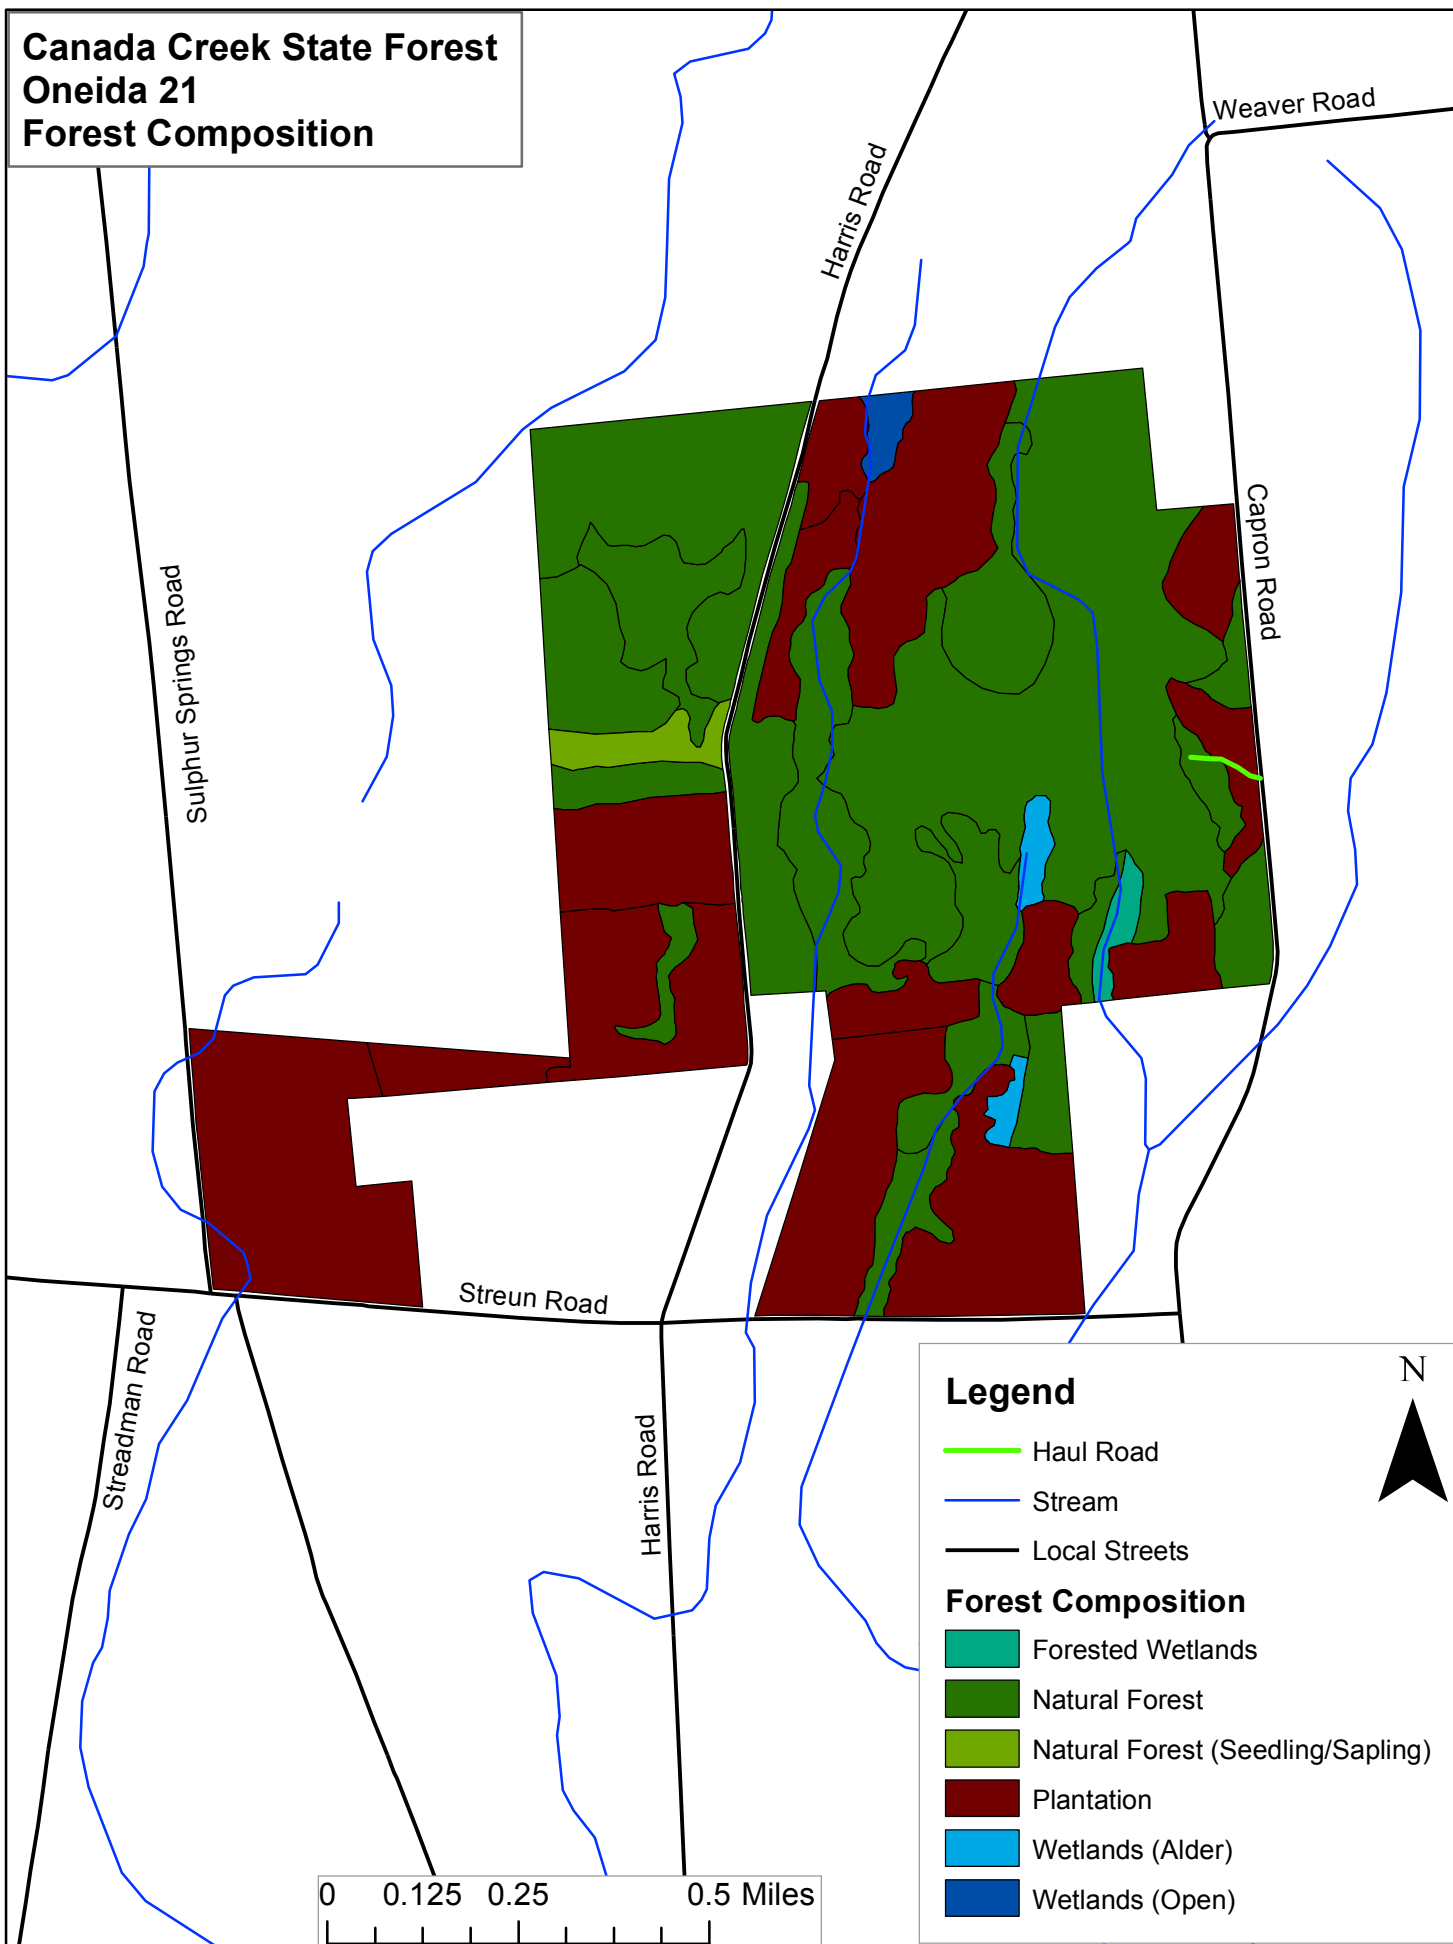

**Buck Hill State Forest
Oneida 17
Forest Composition**

Legend

- Dugway Road
 - Public Forest Access Road
 - Haul Road
 - Stream
 - Local Streets
 - County Recreational Land
 - Pixley Falls State Park
 - Private Land
- Forest Composition**
- Brushy Fields
 - Natural Forest (Seedling/Sapling)
 - Natural Forest, Protection
 - Natural Forest
 - Plantation
 - Pioneer Hardwoods, Protection
 - Shale Pit
 - Apple Orchard
- State Forest**
- WEBSTER HILL STATE FOREST
 - JACKSON HILL STATE FOREST
 - CLARK HILL STATE FOREST

**Canada Creek State Forest
Oneida 21
Forest Composition**

Clack Hill State Forest Oneida 4 Forest Composition

Jackson Hill State Forest Oneida 18 Forest Composition

Legend

- Haul Road
 - Public Forest Access Road
 - Local Streets
 - Stream
 - Pixley Falls State Park
- ### Forest Composition
- Brushy Fields
 - Natural Forest (Seedling/Sapling)
 - Natural Forest, Protection
 - Natural Forest
 - Plantation
- ### State Forest
- BUCK HILL STATE FOREST

N

0 0.25 0.5 1 Miles

Penn Mountain State Forest Oneida 20 Forest Composition

Legend

- Haul Road
- Public Forest Access Road
- Local Streets
- Stream

Forest Composition

- Natural Forest, Protection
- Powerline
- Open Mowed Field
- Brushy Fields
- Field 90%+ Plantable
- Natural Forest
- Natural Forest (Seedling/Sapling)
- Plantation
- Plantation (Seedling/Sapling)
- Ponds
- Wetlands (Alder)
- Wetlands (Open)
- Private Land

Forest Composition

- Natural Forest, Protection
- Natural Forest
- Plantation
- Wetlands (Alder)

State Forest

- POINT ROCK STATE FOREST