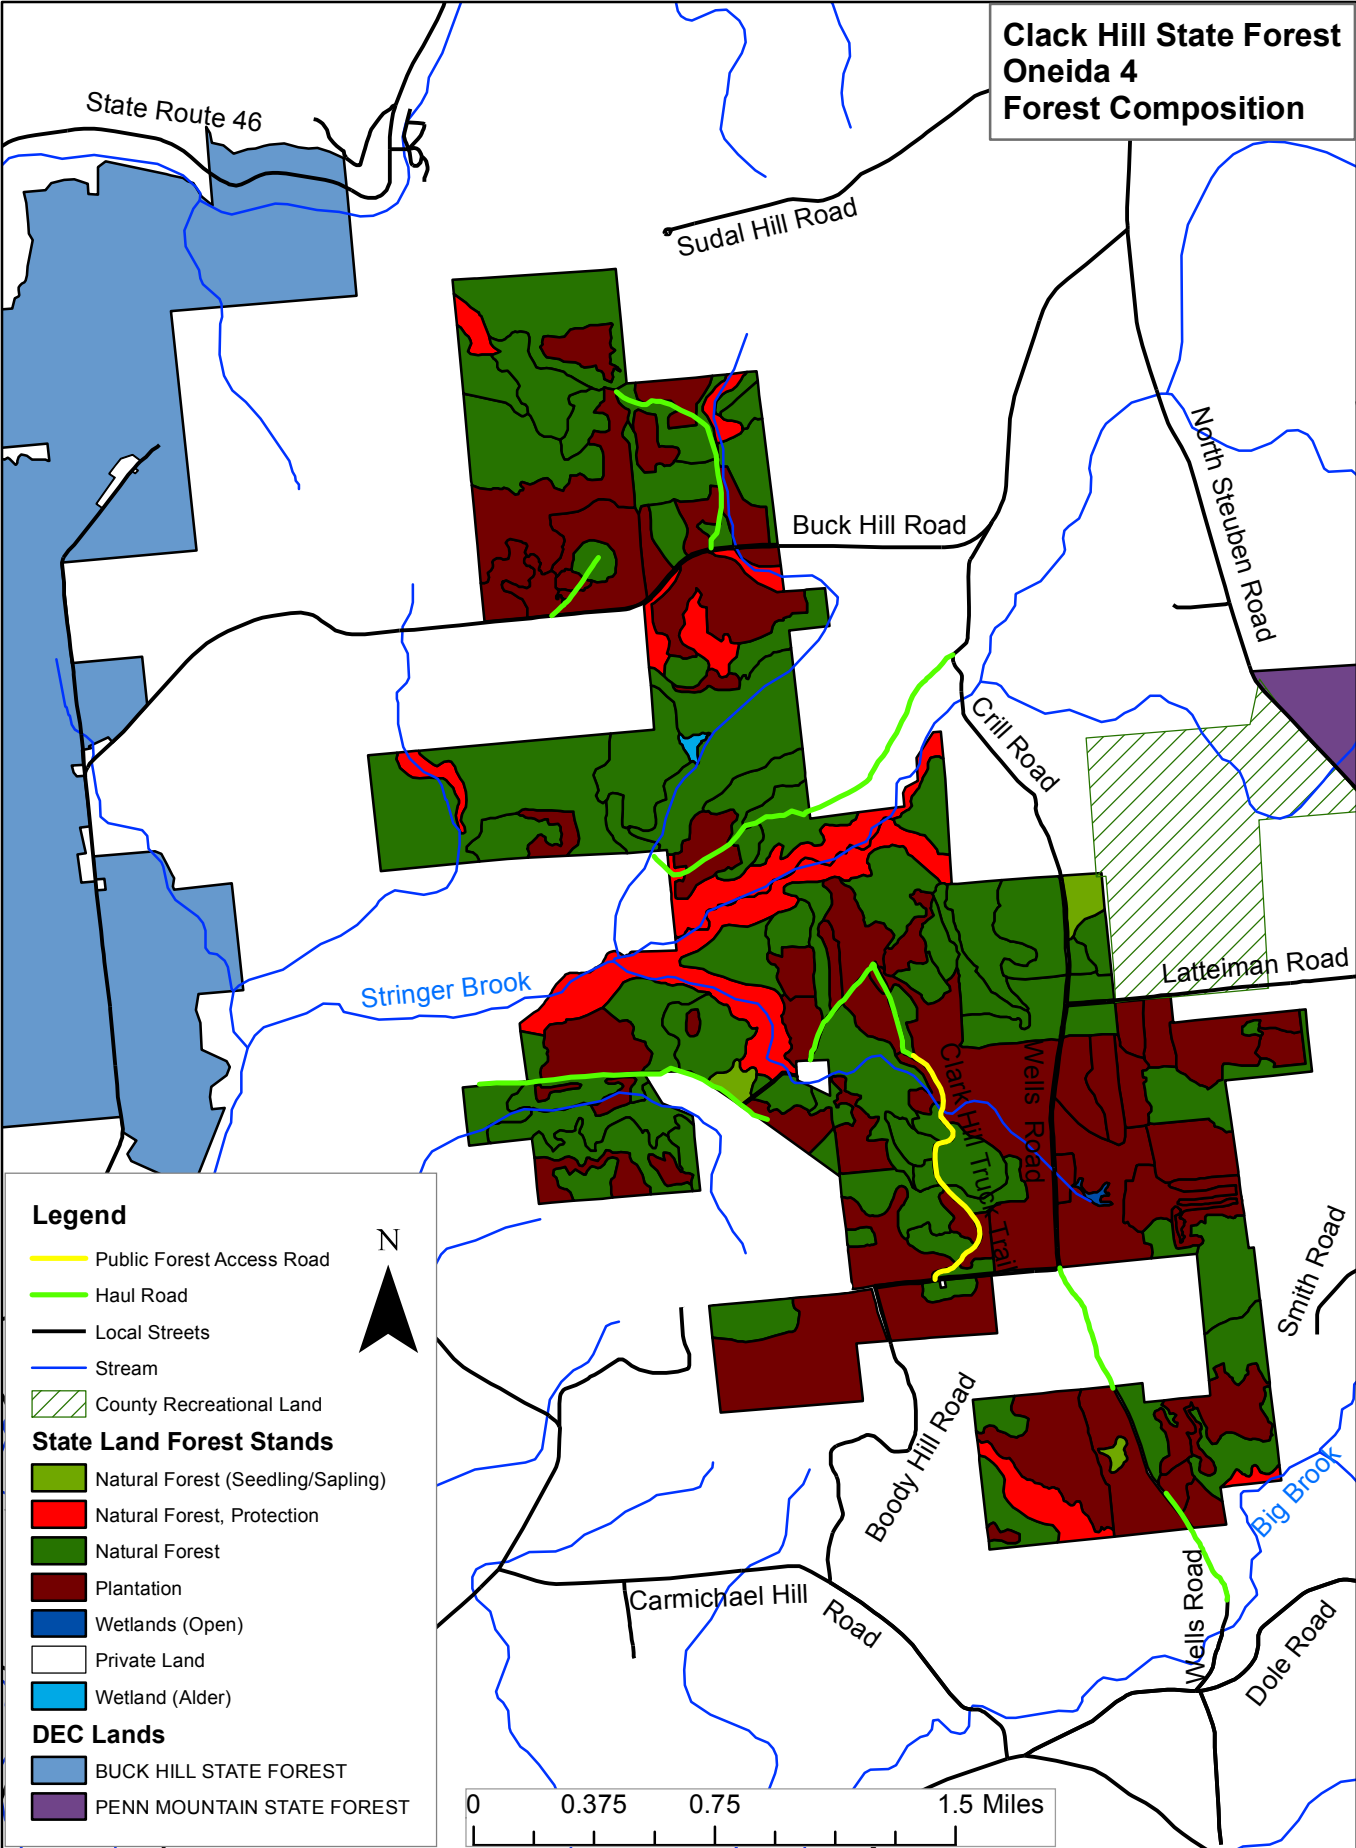

**Buck Hill State Forest
Oneida 17
Forest Composition**

Legend

- Dugway Road
 - Public Forest Access Road
 - Haul Road
 - Stream
 - Local Streets
 - County Recreational Land
 - Pixley Falls State Park
 - Private Land
- Forest Composition**
- Brushy Fields
 - Natural Forest (Seedling/Sapling)
 - Natural Forest, Protection
 - Natural Forest
 - Plantation
 - Pioneer Hardwoods, Protection
 - Shale Pit
 - Apple Orchard
- State Forest**
- WEBSTER HILL STATE FOREST
 - JACKSON HILL STATE FOREST
 - CLARK HILL STATE FOREST

**Canada Creek State Forest
Oneida 21
Forest Composition**

Clack Hill State Forest Oneida 4 Forest Composition

Jackson Hill State Forest Oneida 18 Forest Composition

Legend

- Haul Road
 - Public Forest Access Road
 - Local Streets
 - Stream
 - Pixley Falls State Park
- ### Forest Composition
- Brushy Fields
 - Natural Forest (Seedling/Sapling)
 - Natural Forest, Protection
 - Natural Forest
 - Plantation
- ### State Forest
- BUCK HILL STATE FOREST

N

0 0.25 0.5 1 Miles

Penn Mountain State Forest Oneida 20 Forest Composition

Legend

- Haul Road
- Public Forest Access Road
- Local Streets
- Stream

Forest Composition

- Natural Forest, Protection
- Powerline
- Open Mowed Field
- Brushy Fields
- Field 90%+ Plantable
- Natural Forest
- Natural Forest (Seedling/Sapling)
- Plantation
- Plantation (Seedling/Sapling)
- Ponds
- Wetlands (Alder)
- Wetlands (Open)
- Private Land

Forest Composition

- Natural Forest, Protection
- Natural Forest
- Plantation
- Wetlands (Alder)

State Forest

- POINT ROCK STATE FOREST