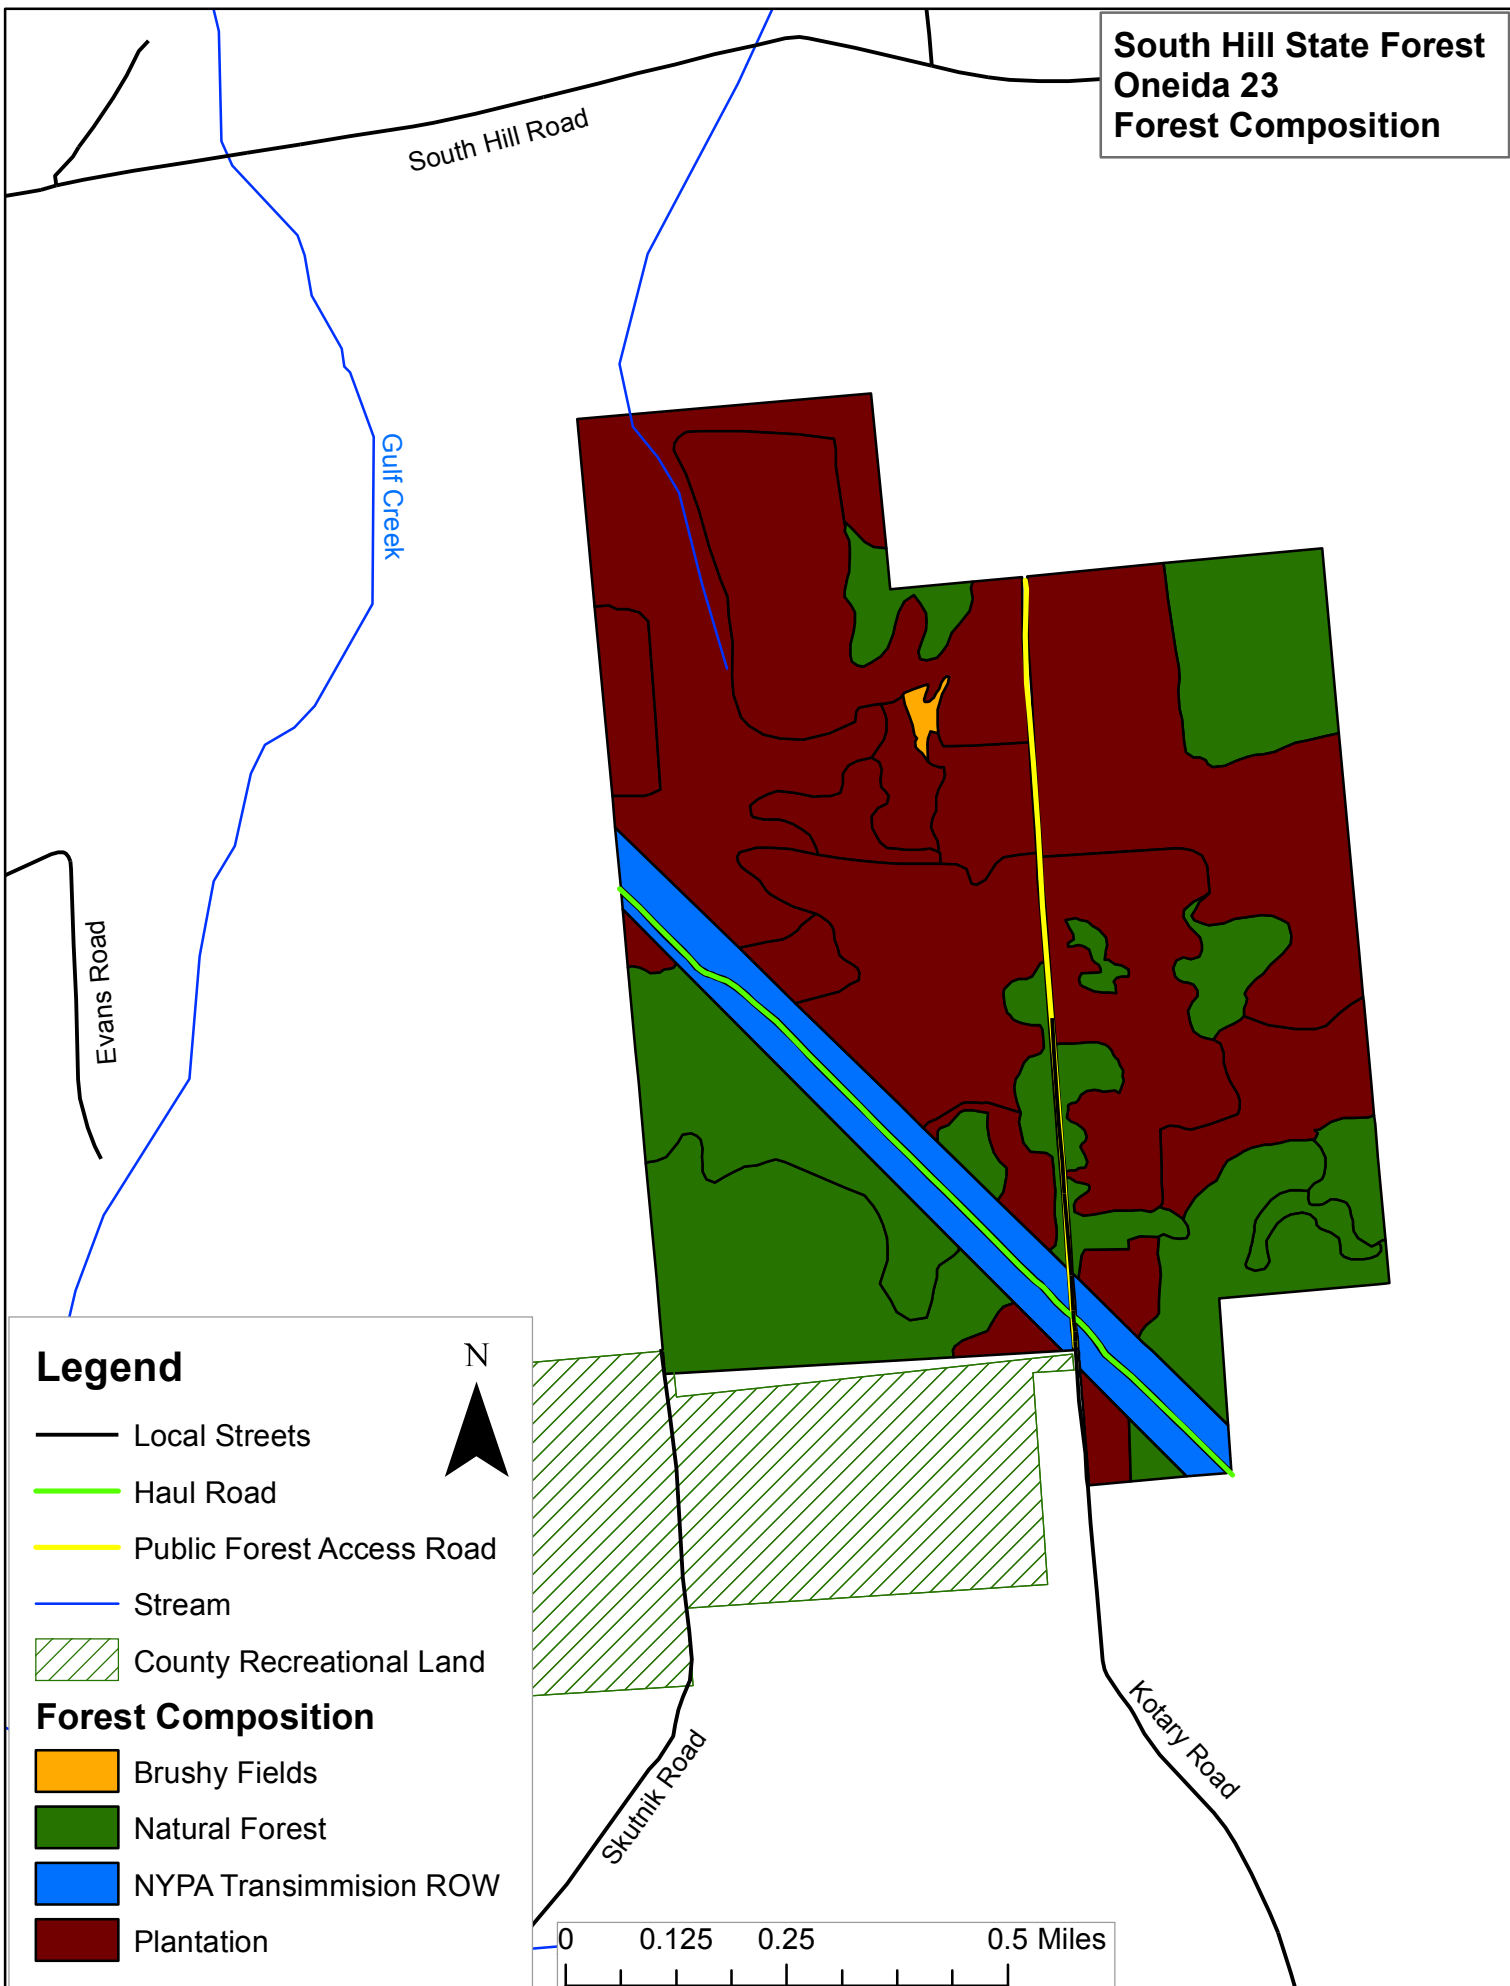

**South Hill State Forest
Oneida 23
Forest Composition**

Legend

- Local Streets
- Haul Road
- Public Forest Access Road
- Stream
- ▨ County Recreational Land

Forest Composition

- Brushy Fields
- Natural Forest
- NYPA Transimmission ROW
- Plantation