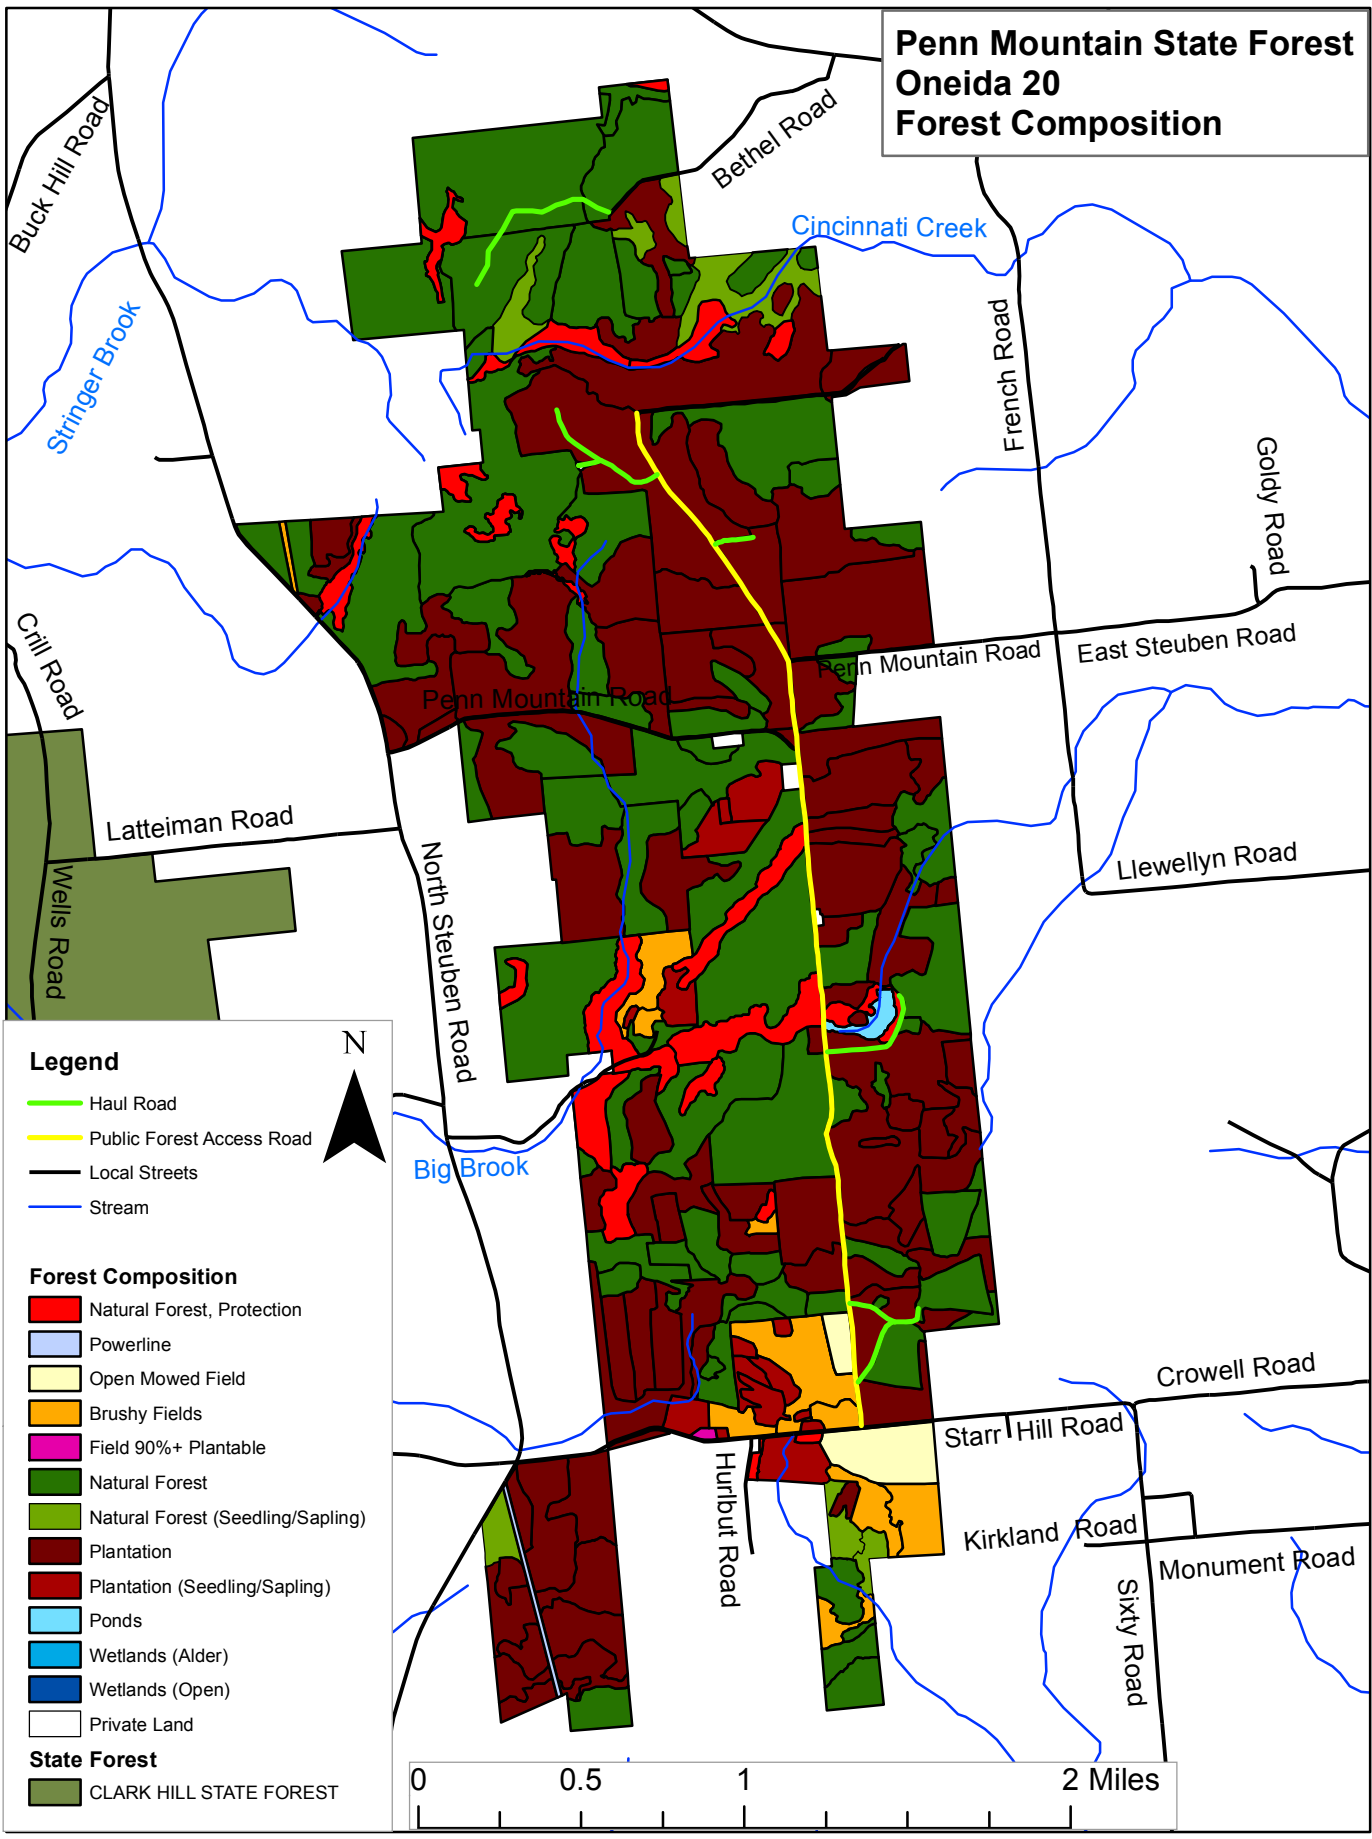

**Canada Creek State Forest
Oneida 21
Forest Composition**

Clack Hill State Forest Oneida 4 Forest Composition

Jackson Hill State Forest Oneida 18 Forest Composition

Legend

- Haul Road
 - Public Forest Access Road
 - Local Streets
 - Stream
 - Pixley Falls State Park
- ### Forest Composition
- Brushy Fields
 - Natural Forest (Seedling/Sapling)
 - Natural Forest, Protection
 - Natural Forest
 - Plantation
- ### State Forest
- BUCK HILL STATE FOREST

N

0 0.25 0.5 1 Miles

Penn Mountain State Forest Oneida 20 Forest Composition

Legend

- Haul Road
- Public Forest Access Road
- Local Streets
- Stream

Forest Composition

- Natural Forest, Protection
- Powerline
- Open Mowed Field
- Brushy Fields
- Field 90%+ Plantable
- Natural Forest
- Natural Forest (Seedling/Sapling)
- Plantation
- Plantation (Seedling/Sapling)
- Ponds
- Wetlands (Alder)
- Wetlands (Open)
- Private Land

Forest Composition

- Brushy Fields
- Natural Forest
- NYPA Transimmission ROW
- Plantation

**Webster Hill State Forest
Oneida 13
Forest Composition**

Legend

-  Dugway Road
-  Access Right of Way
-  Public Forest Access Road
-  Local Streets
-  Stream
-  County Recreational Land

Forest Composition

- Natural Forest, Protection
- Natural Forest
- Plantation
- Wetlands (Alder)

State Forest

- POINT ROCK STATE FOREST