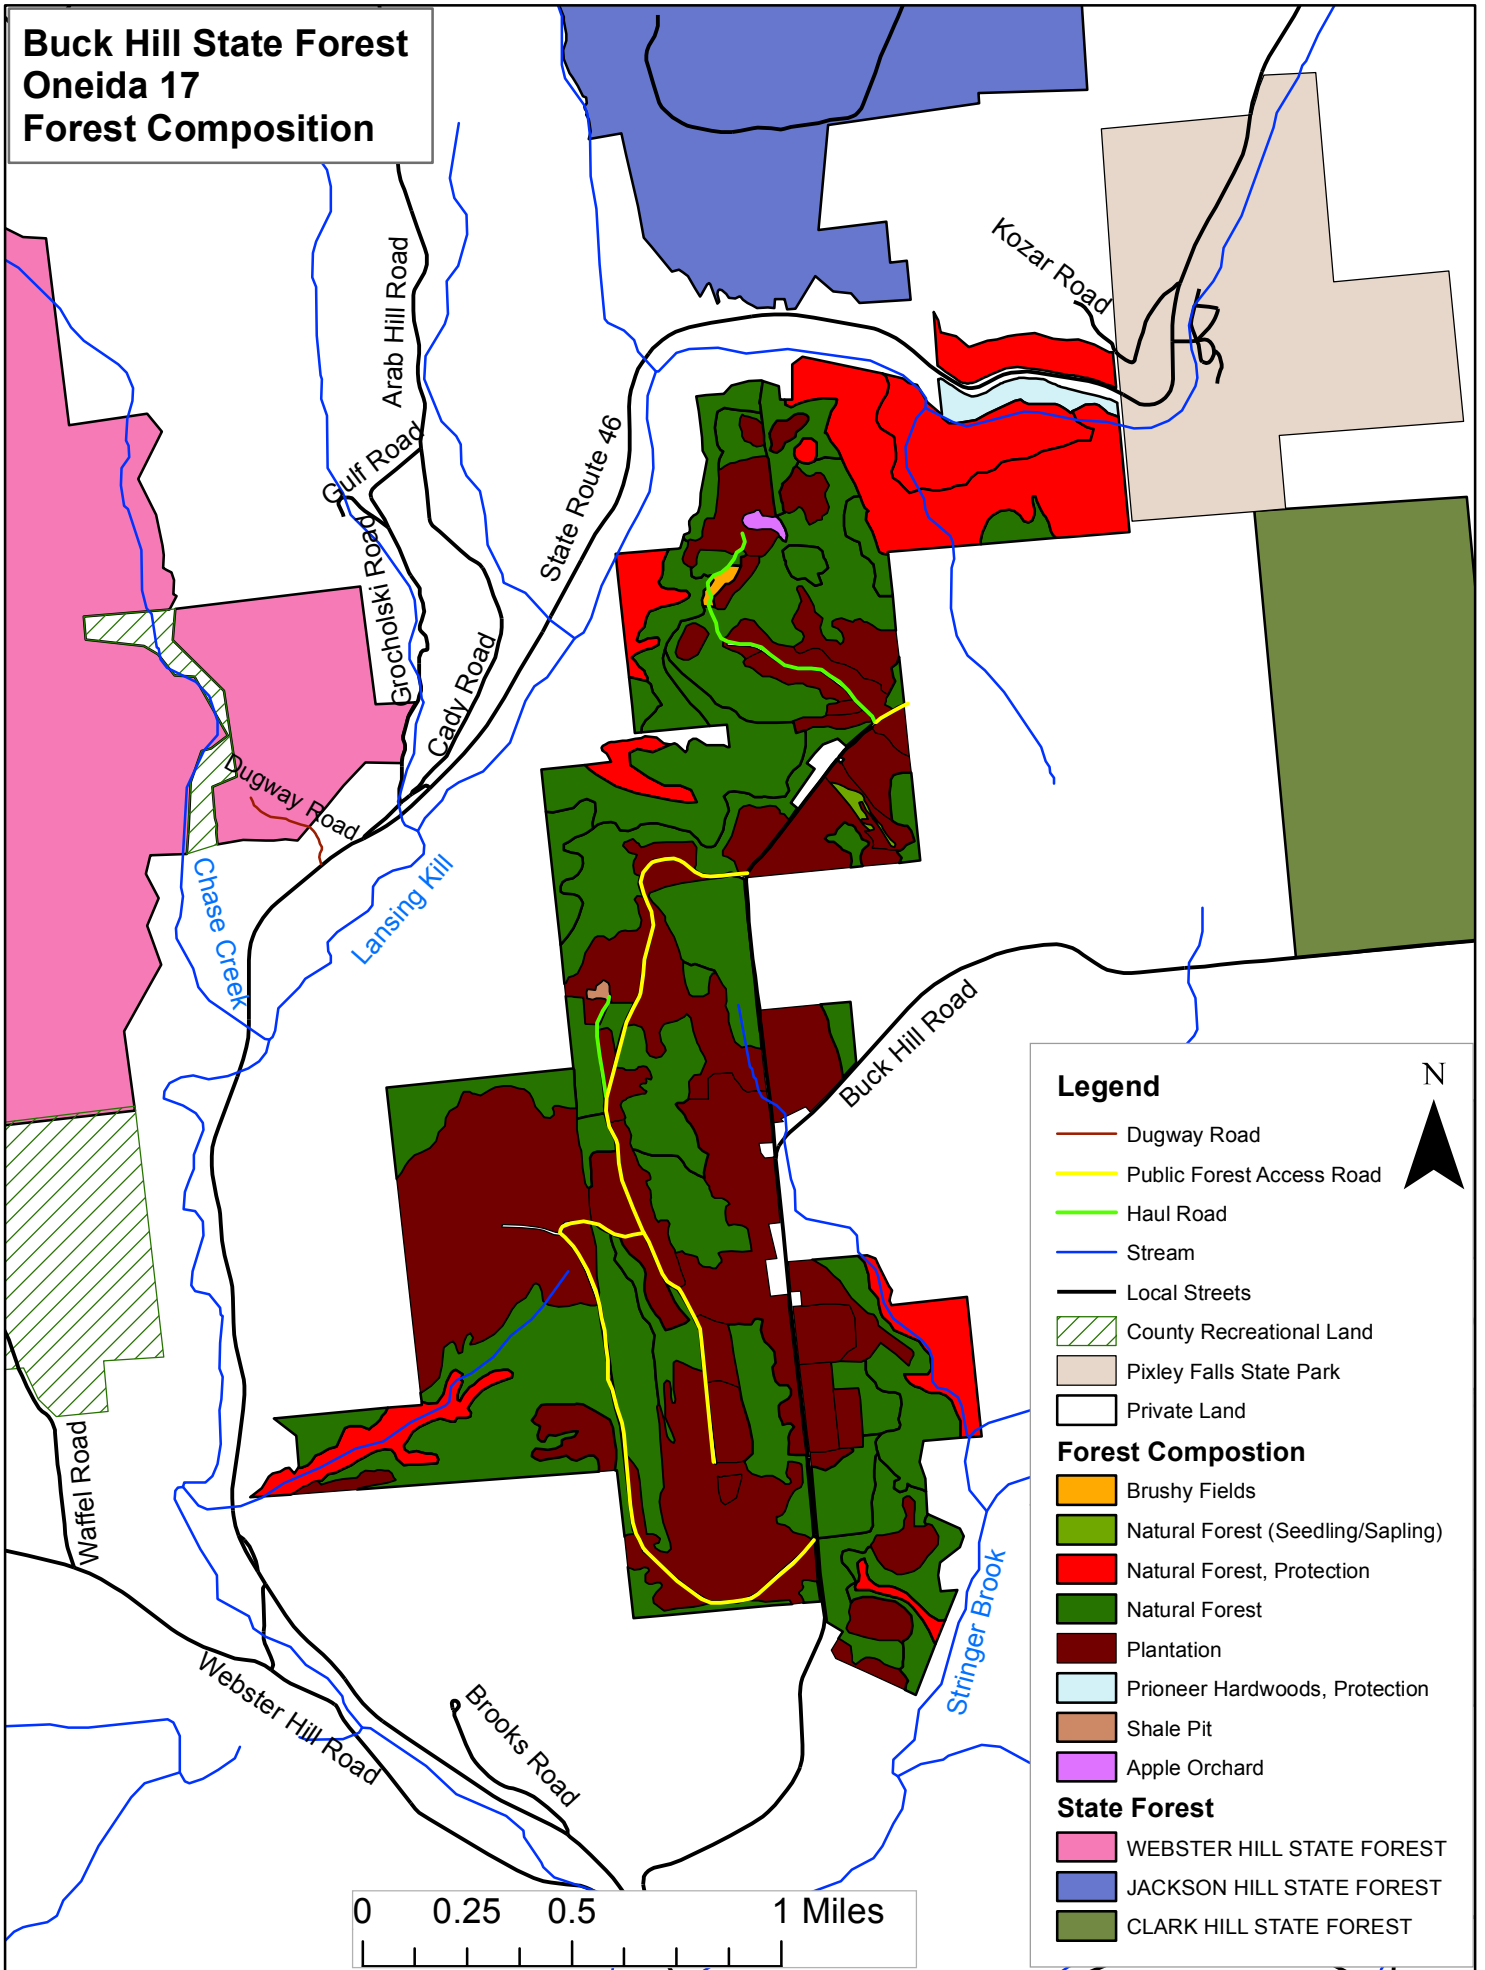

**Buck Hill State Forest
Oneida 17
Forest Composition**

Legend

- Dugway Road
 - Public Forest Access Road
 - Haul Road
 - Stream
 - Local Streets
 - County Recreational Land
 - Pixley Falls State Park
 - Private Land
- Forest Composition**
- Brushy Fields
 - Natural Forest (Seedling/Sapling)
 - Natural Forest, Protection
 - Natural Forest
 - Plantation
 - Pioneer Hardwoods, Protection
 - Shale Pit
 - Apple Orchard
- State Forest**
- WEBSTER HILL STATE FOREST
 - JACKSON HILL STATE FOREST
 - CLARK HILL STATE FOREST

N

0 0.25 0.5 1 Miles

Penn Mountain State Forest Oneida 20 Forest Composition

Legend

- Haul Road
- Public Forest Access Road
- Local Streets
- Stream

Forest Composition

- Natural Forest, Protection
- Powerline
- Open Mowed Field
- Brushy Fields
- Field 90%+ Plantable
- Natural Forest
- Natural Forest (Seedling/Sapling)
- Plantation
- Plantation (Seedling/Sapling)
- Ponds
- Wetlands (Alder)
- Wetlands (Open)
- Private Land

Forest Composition

- Brushy Fields
- Natural Forest
- NYPA Transimmission ROW
- Plantation

**Webster Hill State Forest
Oneida 13
Forest Composition**

Legend

-  Dugway Road
-  Access Right of Way
-  Public Forest Access Road
-  Local Streets
-  Stream
-  County Recreational Land

Forest Composition

- Natural Forest, Protection
- Natural Forest
- Plantation
- Wetlands (Alder)

State Forest

- POINT ROCK STATE FOREST