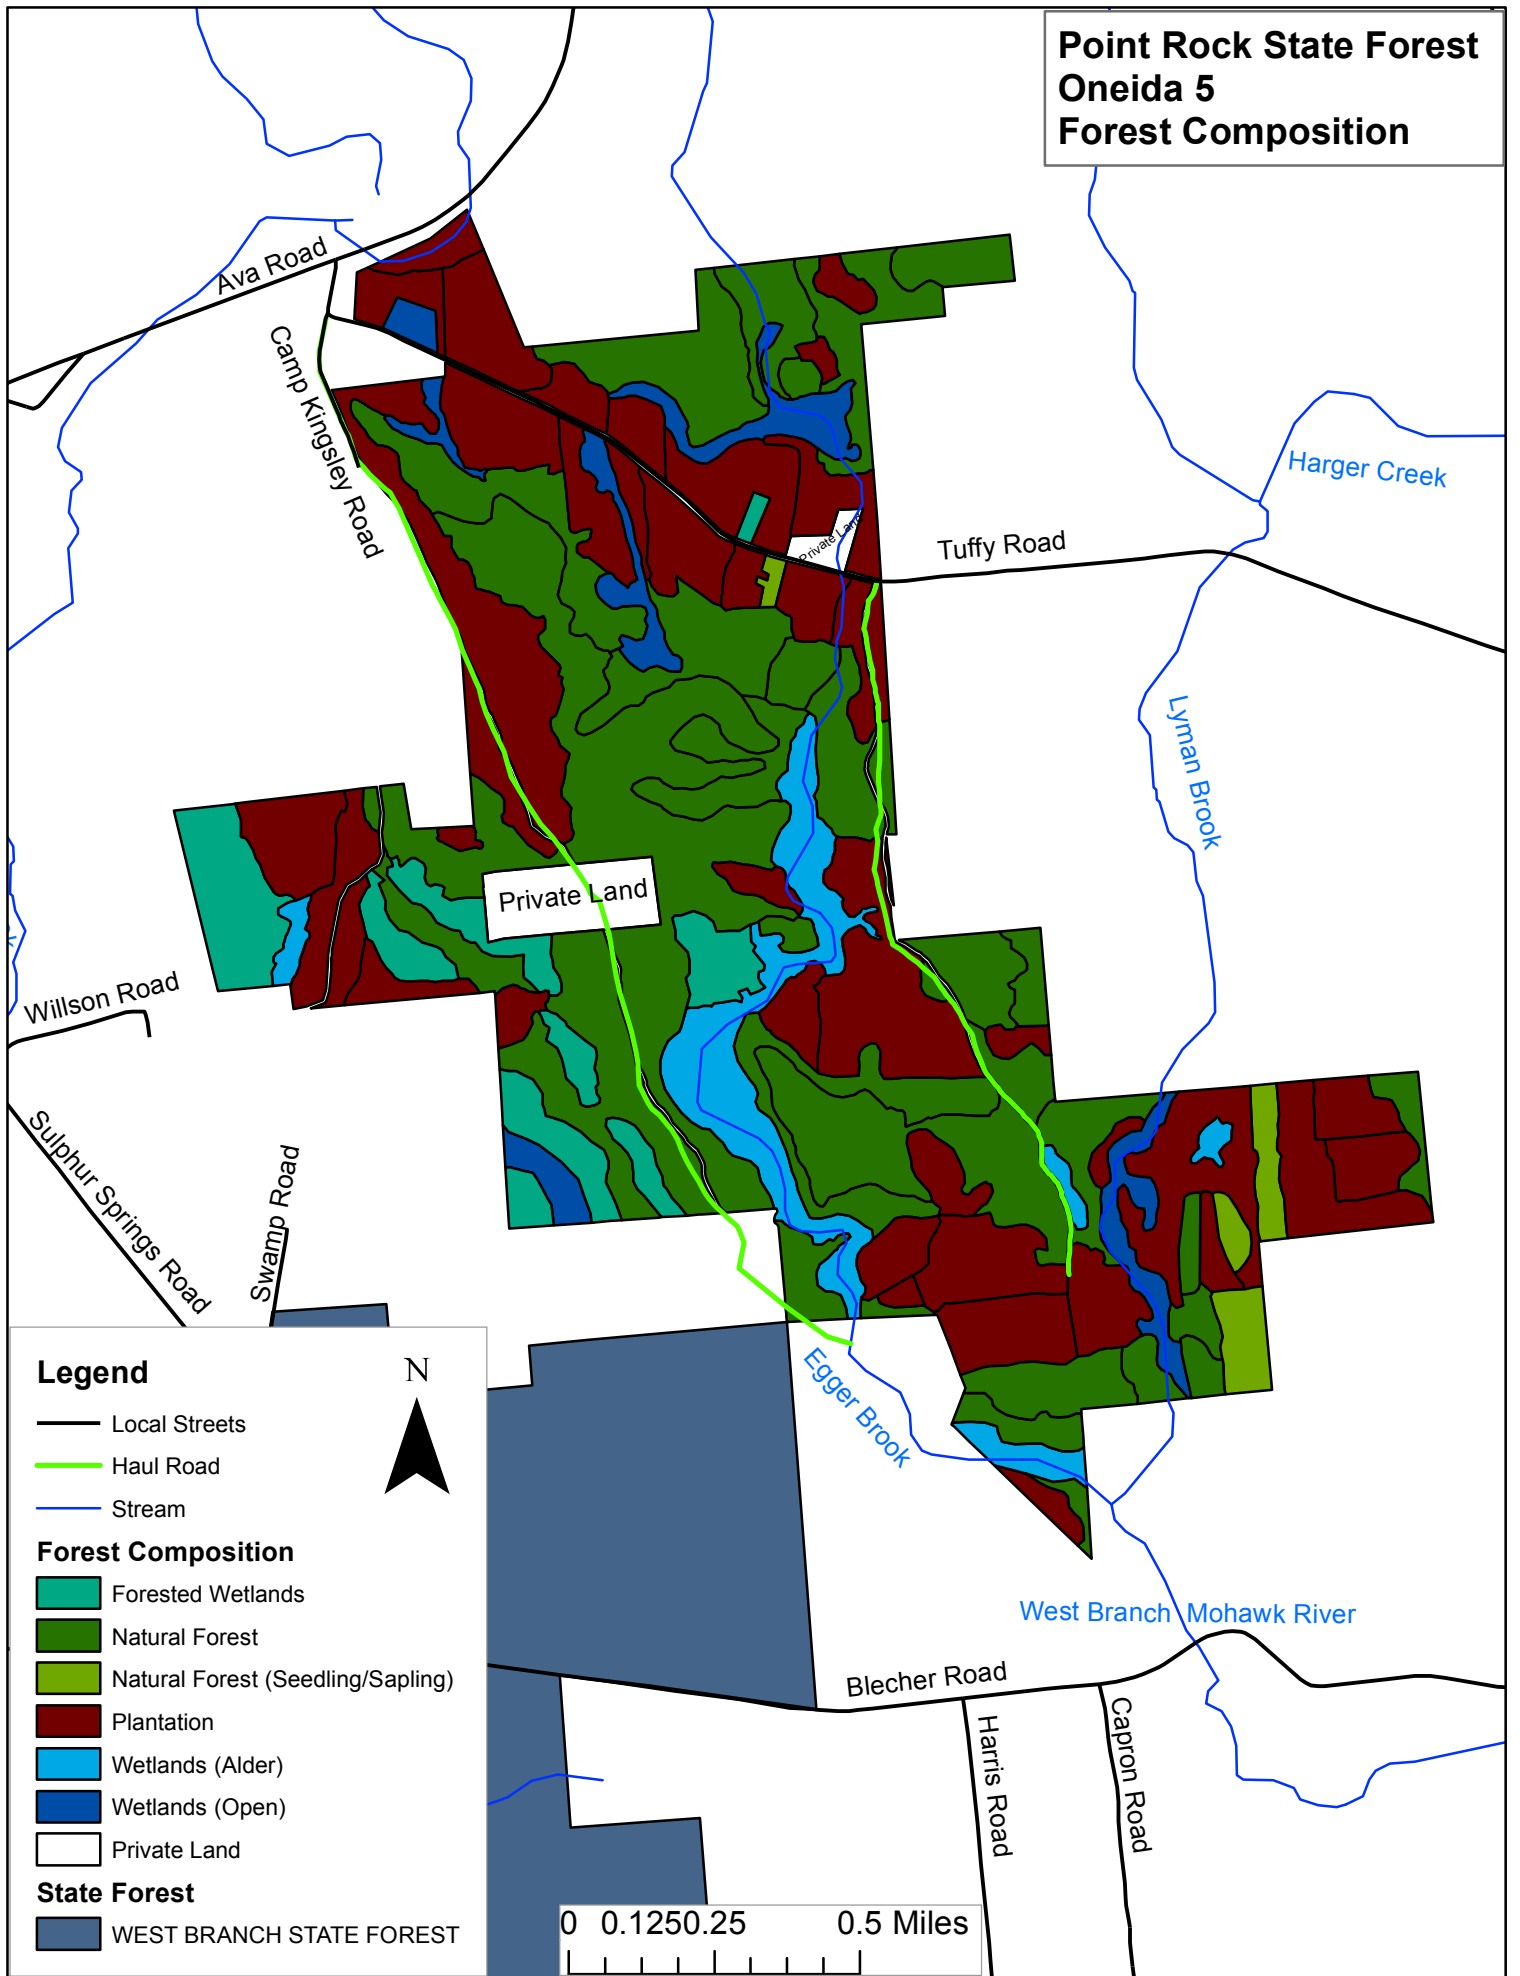

Point Rock State Forest Oneida 5 Forest Composition

Legend

- Local Streets
- Haul Road
- Stream

Forest Composition

- Forested Wetlands
- Natural Forest
- Natural Forest (Seedling/Sapling)
- Plantation
- Wetlands (Alder)
- Wetlands (Open)
- Private Land

State Forest

- WEST BRANCH STATE FOREST

0 0.125 0.25 0.5 Miles