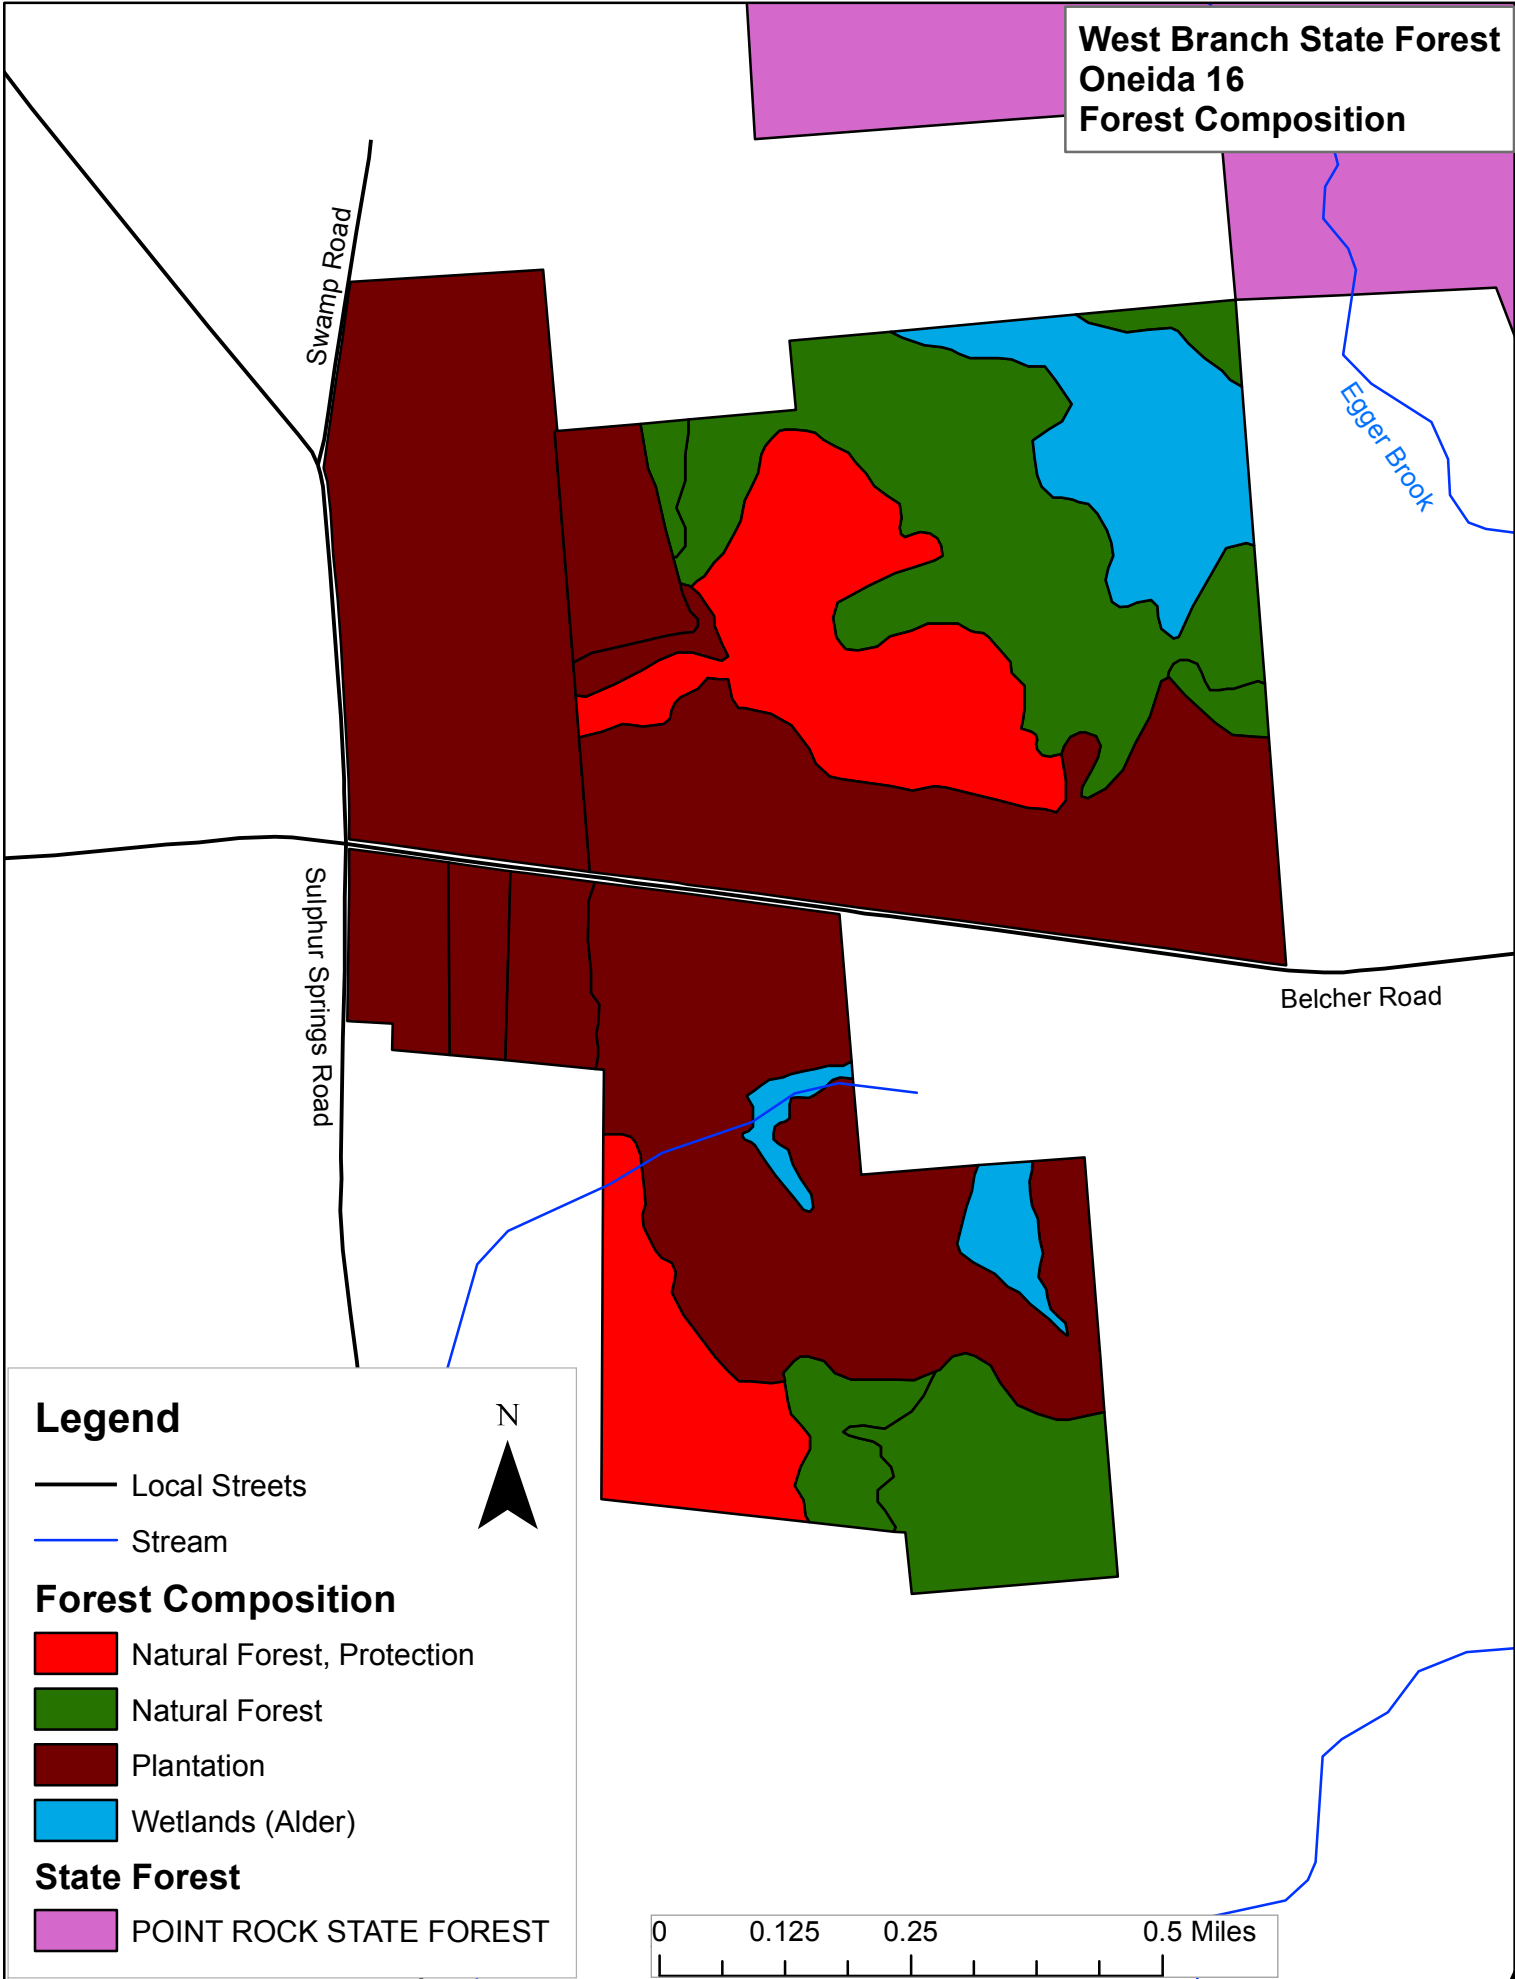

**West Branch State Forest
Oneida 16
Forest Composition**

Legend

- Local Streets
- Stream

Forest Composition

- Natural Forest, Protection
- Natural Forest
- Plantation
- Wetlands (Alder)

State Forest

- POINT ROCK STATE FOREST