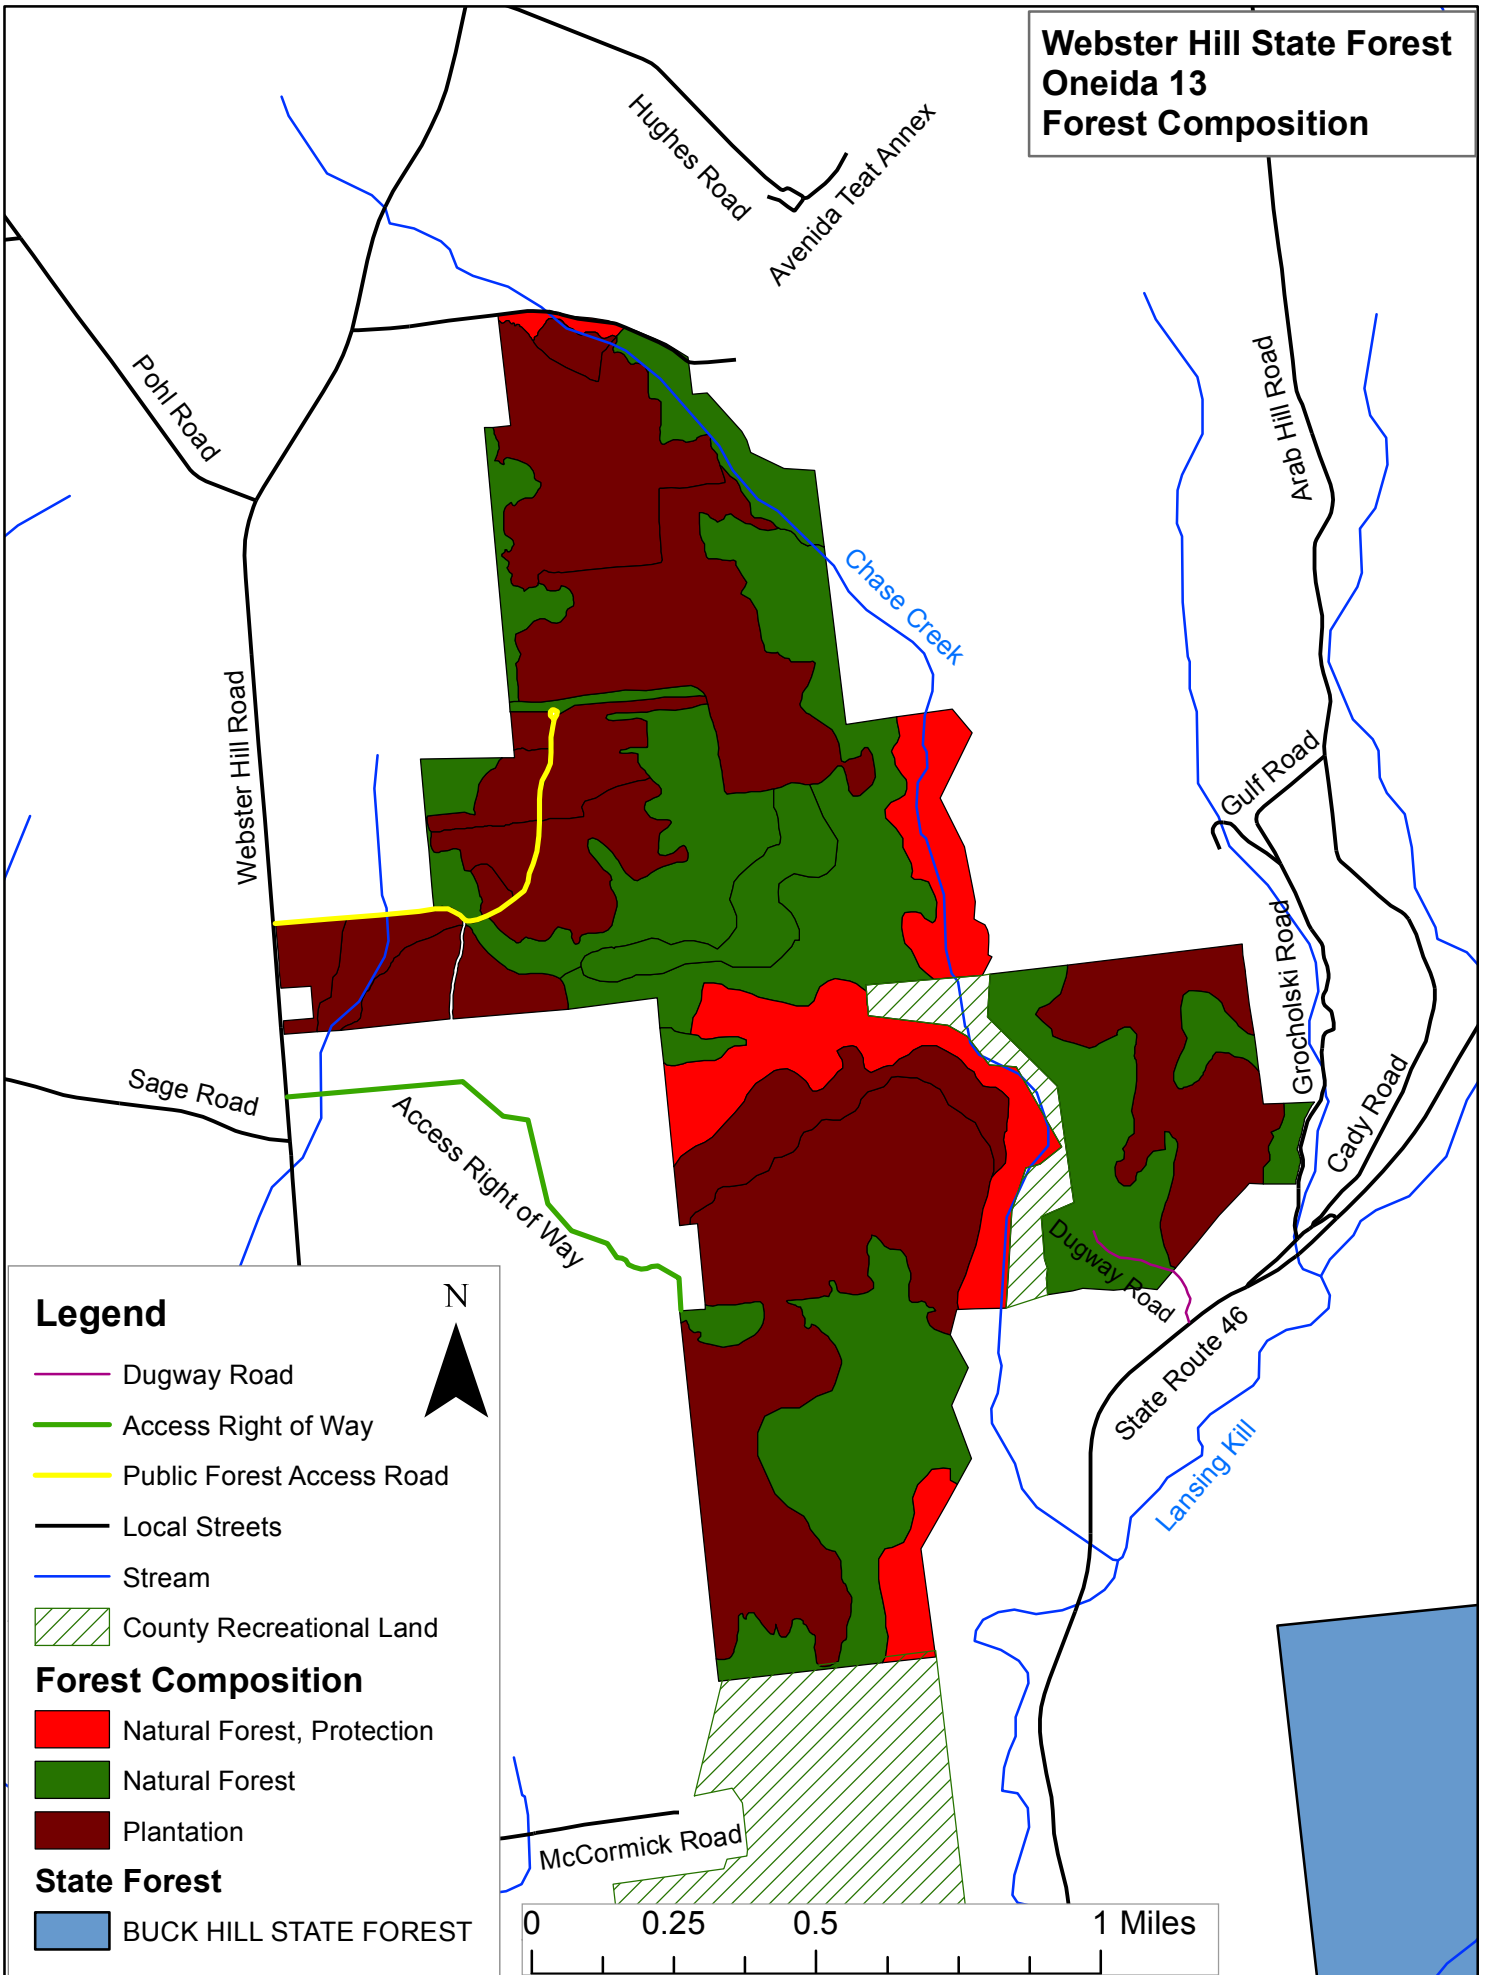

**Webster Hill State Forest
Oneida 13
Forest Composition**

Legend

- Dugway Road
- Access Right of Way
- Public Forest Access Road
- Local Streets
- Stream
- County Recreational Land

Forest Composition

- Natural Forest, Protection
- Natural Forest
- Plantation

State Forest

- BUCK HILL STATE FOREST

0 0.25 0.5 1 Miles