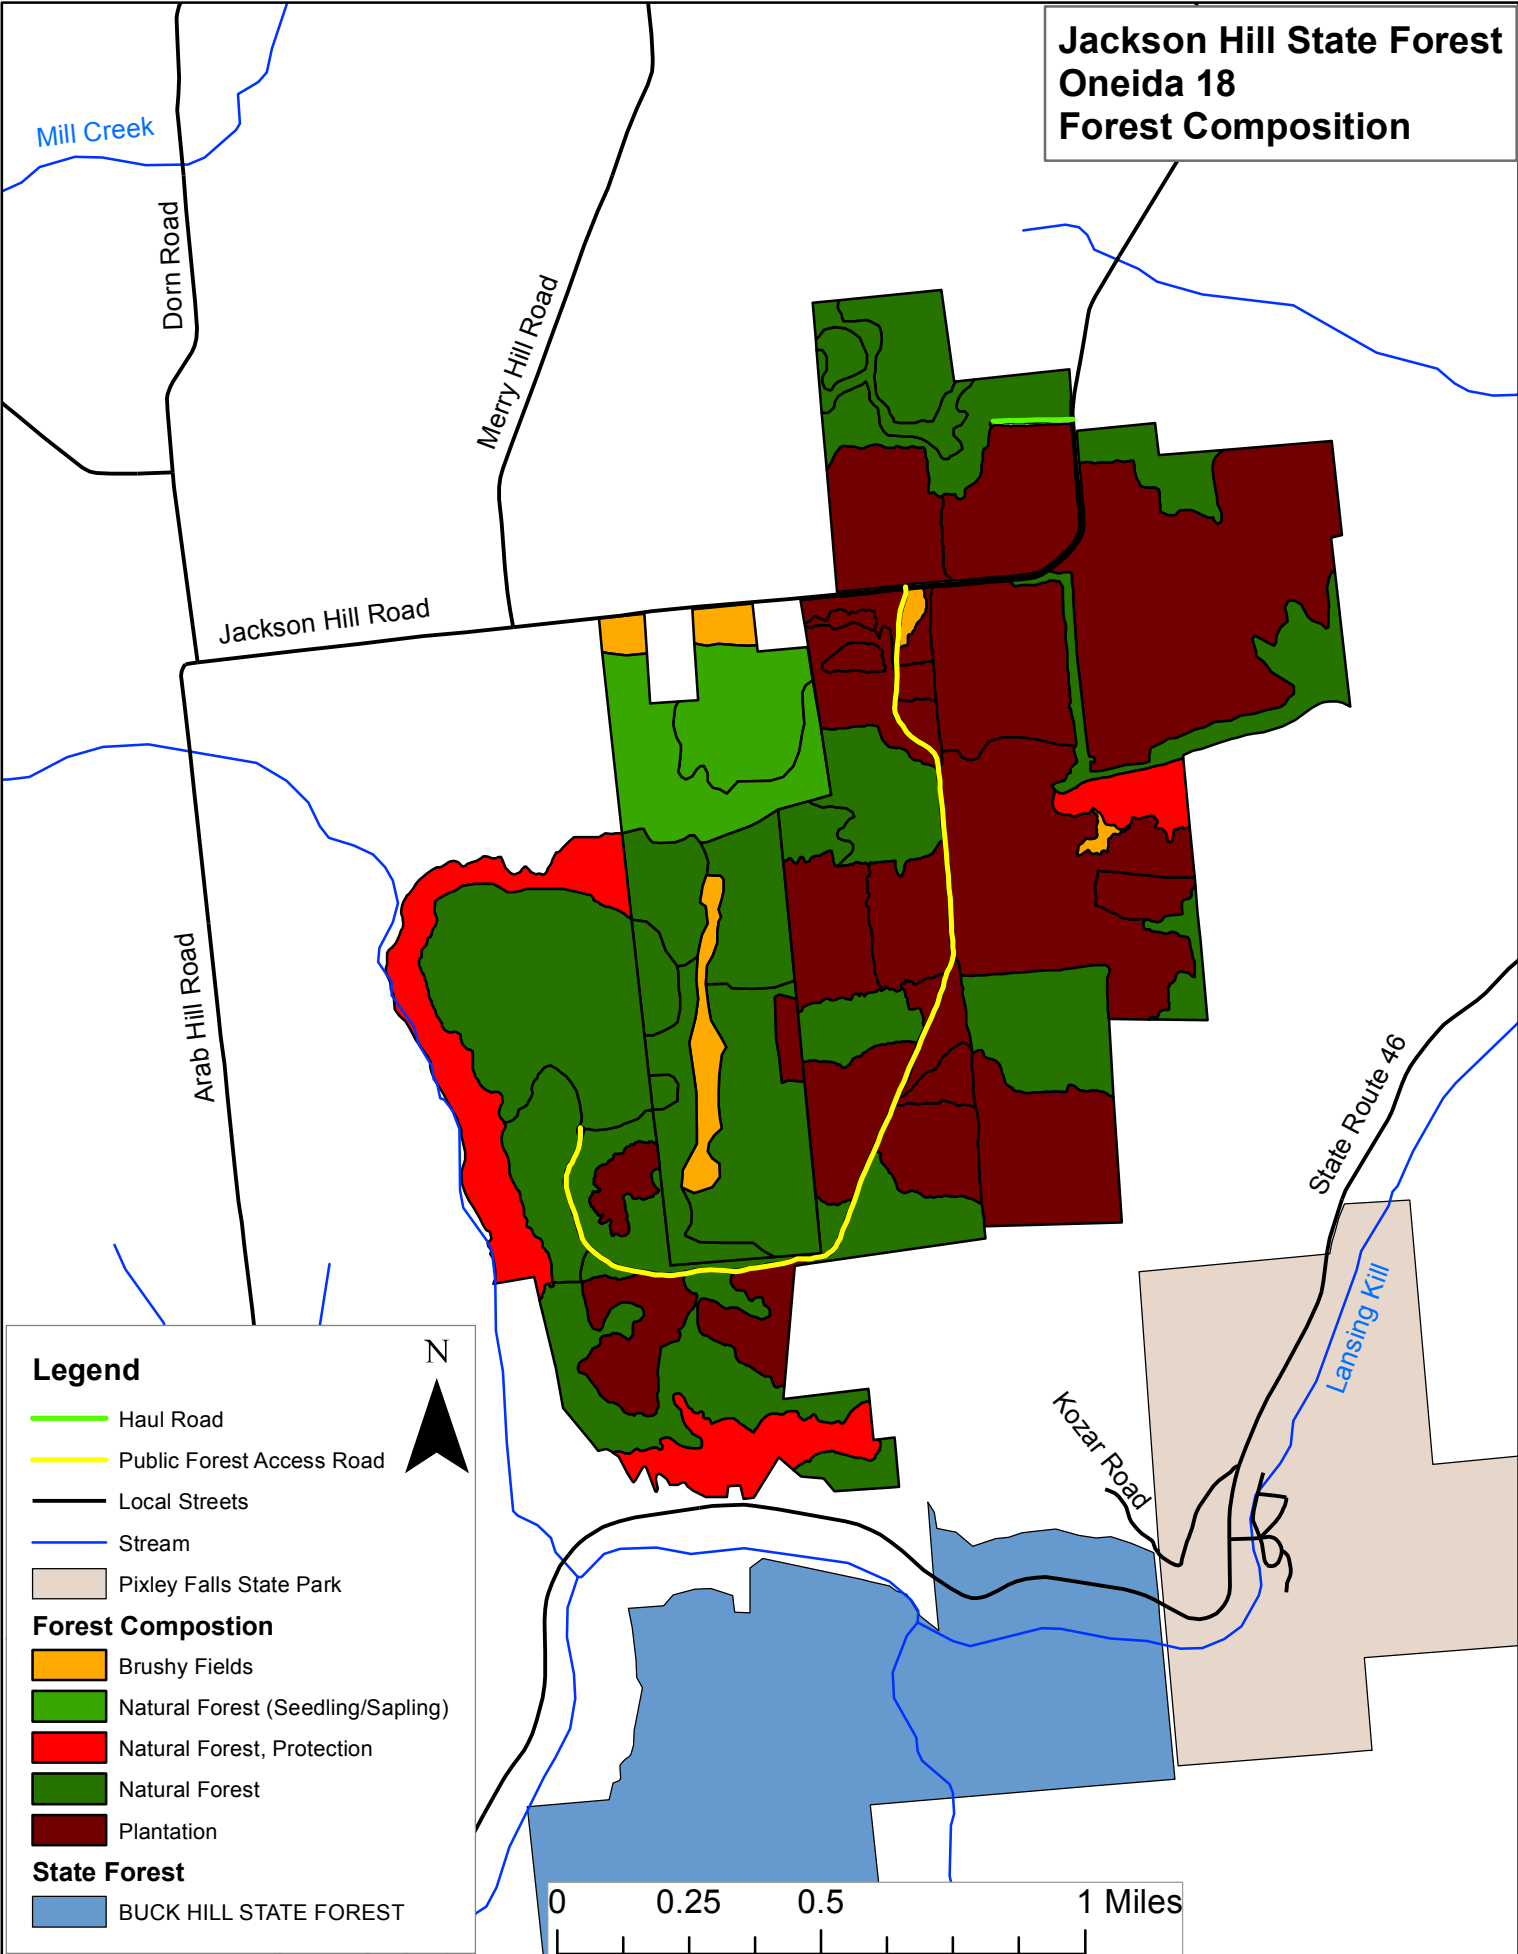

**Buck Hill State Forest
Oneida 17
Forest Composition**

Legend

- Dugway Road
 - Public Forest Access Road
 - Haul Road
 - Stream
 - Local Streets
 - County Recreational Land
 - Pixley Falls State Park
 - Private Land
- Forest Composition**
- Brushy Fields
 - Natural Forest (Seedling/Sapling)
 - Natural Forest, Protection
 - Natural Forest
 - Plantation
 - Pioneer Hardwoods, Protection
 - Shale Pit
 - Apple Orchard
- State Forest**
- WEBSTER HILL STATE FOREST
 - JACKSON HILL STATE FOREST
 - CLARK HILL STATE FOREST

**Canada Creek State Forest
Oneida 21
Forest Composition**

Clack Hill State Forest Oneida 4 Forest Composition

Jackson Hill State Forest Oneida 18 Forest Composition

Legend

- Haul Road
 - Public Forest Access Road
 - Local Streets
 - Stream
 - Pixley Falls State Park
- ### Forest Composition
- Brushy Fields
 - Natural Forest (Seedling/Sapling)
 - Natural Forest, Protection
 - Natural Forest
 - Plantation
- ### State Forest
- BUCK HILL STATE FOREST

N

0 0.25 0.5 1 Miles

Penn Mountain State Forest Oneida 20 Forest Composition

Legend

- Haul Road
- Public Forest Access Road
- Local Streets
- Stream

Forest Composition

- Natural Forest, Protection
- Powerline
- Open Mowed Field
- Brushy Fields
- Field 90%+ Plantable
- Natural Forest
- Natural Forest (Seedling/Sapling)
- Plantation
- Plantation (Seedling/Sapling)
- Ponds
- Wetlands (Alder)
- Wetlands (Open)
- Private Land

Forest Composition

- Brushy Fields
- Natural Forest
- NYPA Transimmission ROW
- Plantation

**Webster Hill State Forest
Oneida 13
Forest Composition**

Legend

-  Dugway Road
-  Access Right of Way
-  Public Forest Access Road
-  Local Streets
-  Stream
-  County Recreational Land