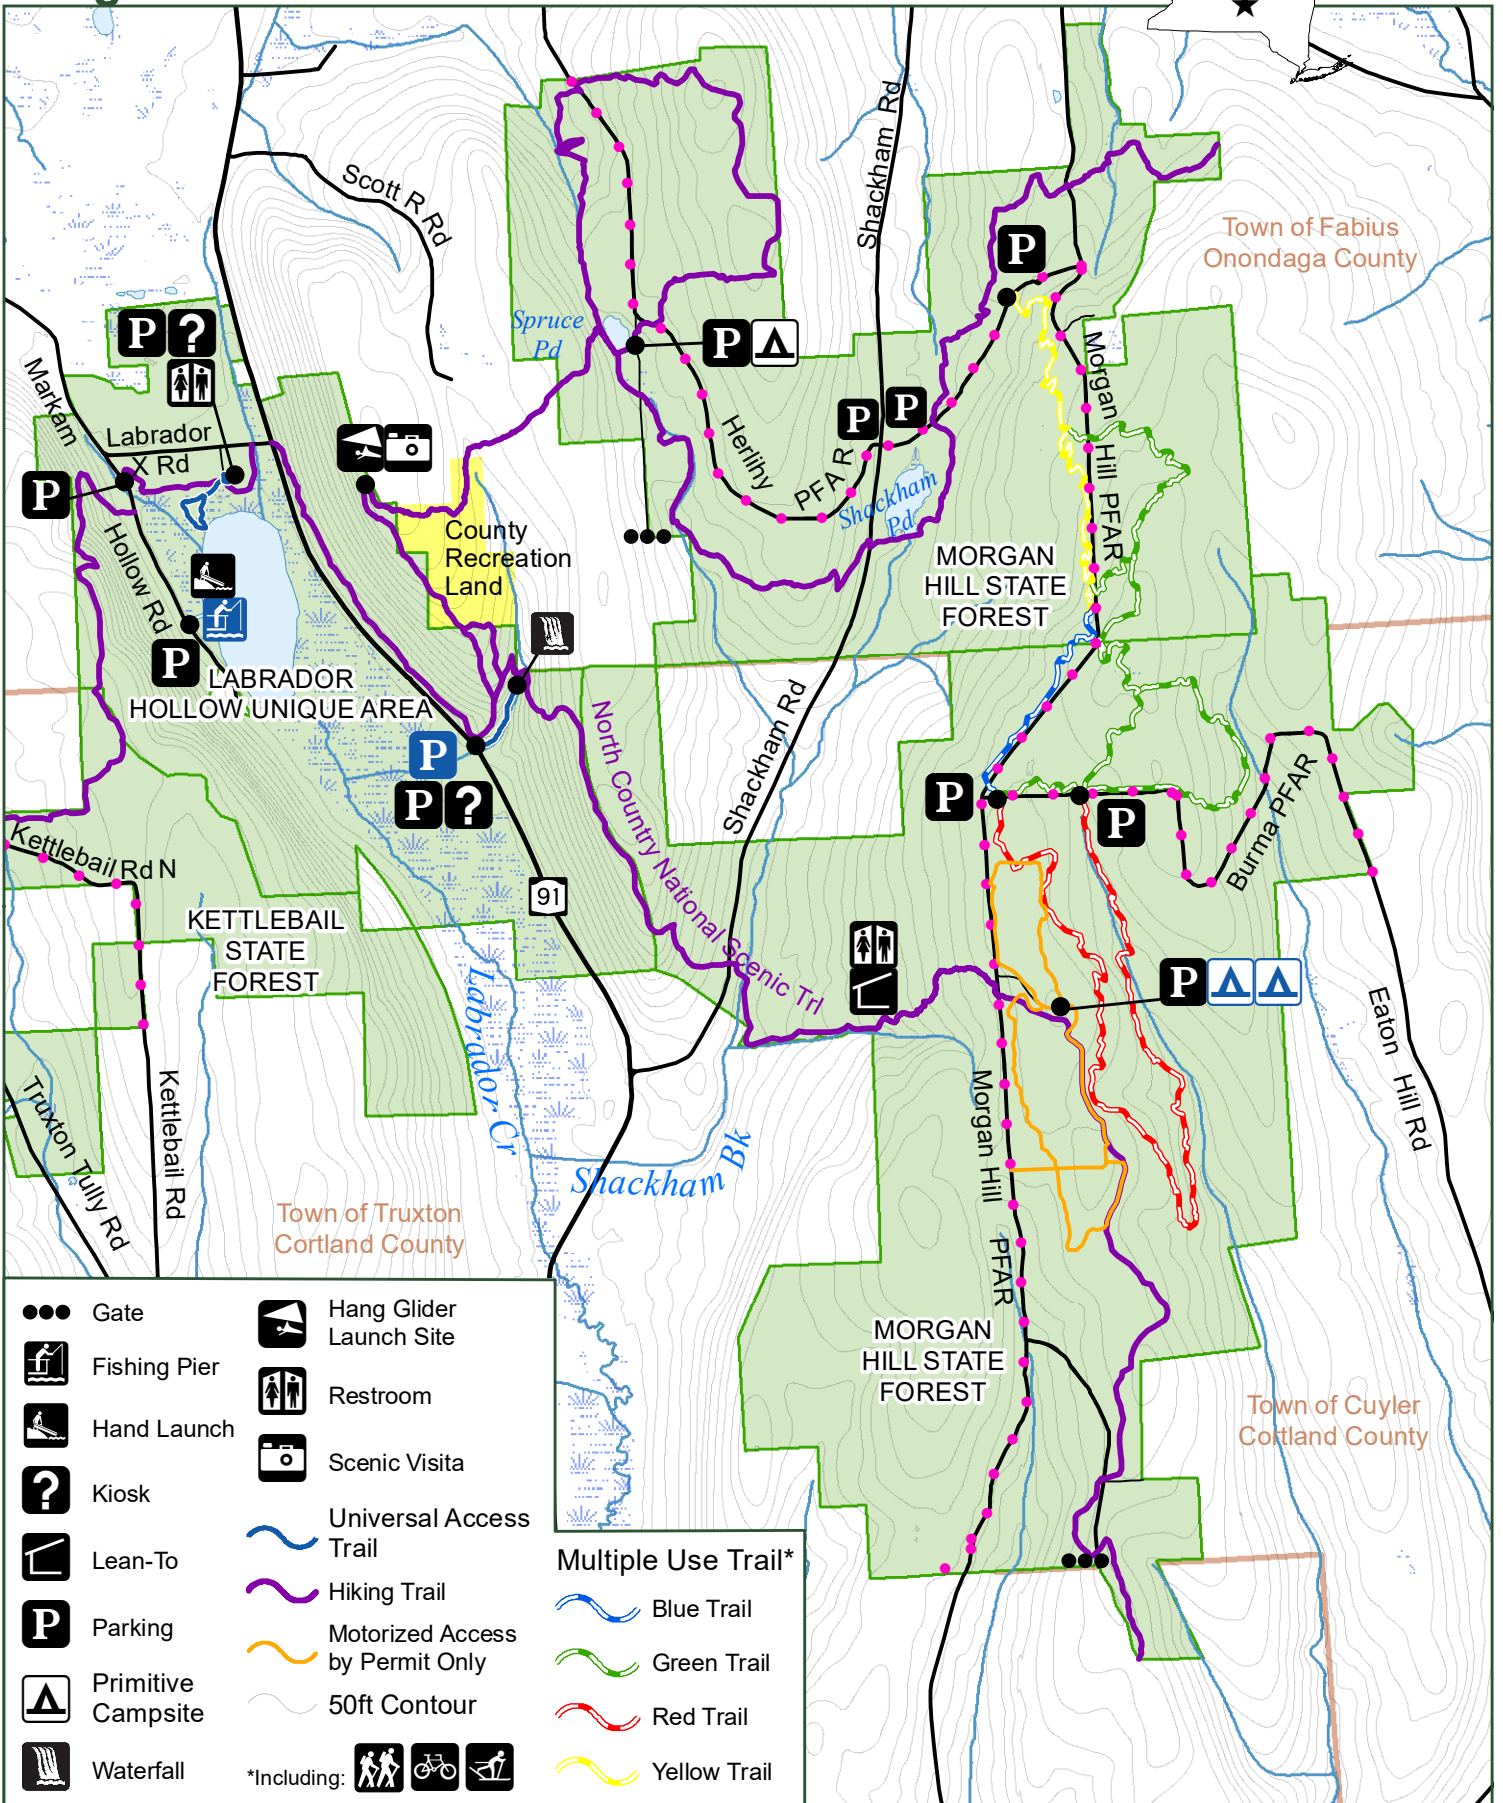

# Morgan Hill State Forest

- Gate
- 🏠 Fishing Pier
- 🚣 Hand Launch
- ❓ Kiosk
- 🏠 Lean-To
- P Parking
- ⚠️ Primitive Campsite
- 🌊 Waterfall
- 🚀 Hang Glider Launch Site
- 🚻 Restroom
- 📷 Scenic Vista
- 🌊 Universal Access Trail
- 👤 Hiking Trail
- 🚗 Motorized Access by Permit Only
- 🏞️ 50ft Contour
- \*Including: 🚶 🚲 🚴
- 🌊 Blue Trail
- 🌿 Green Trail
- 🔴 Red Trail
- 🟡 Yellow Trail