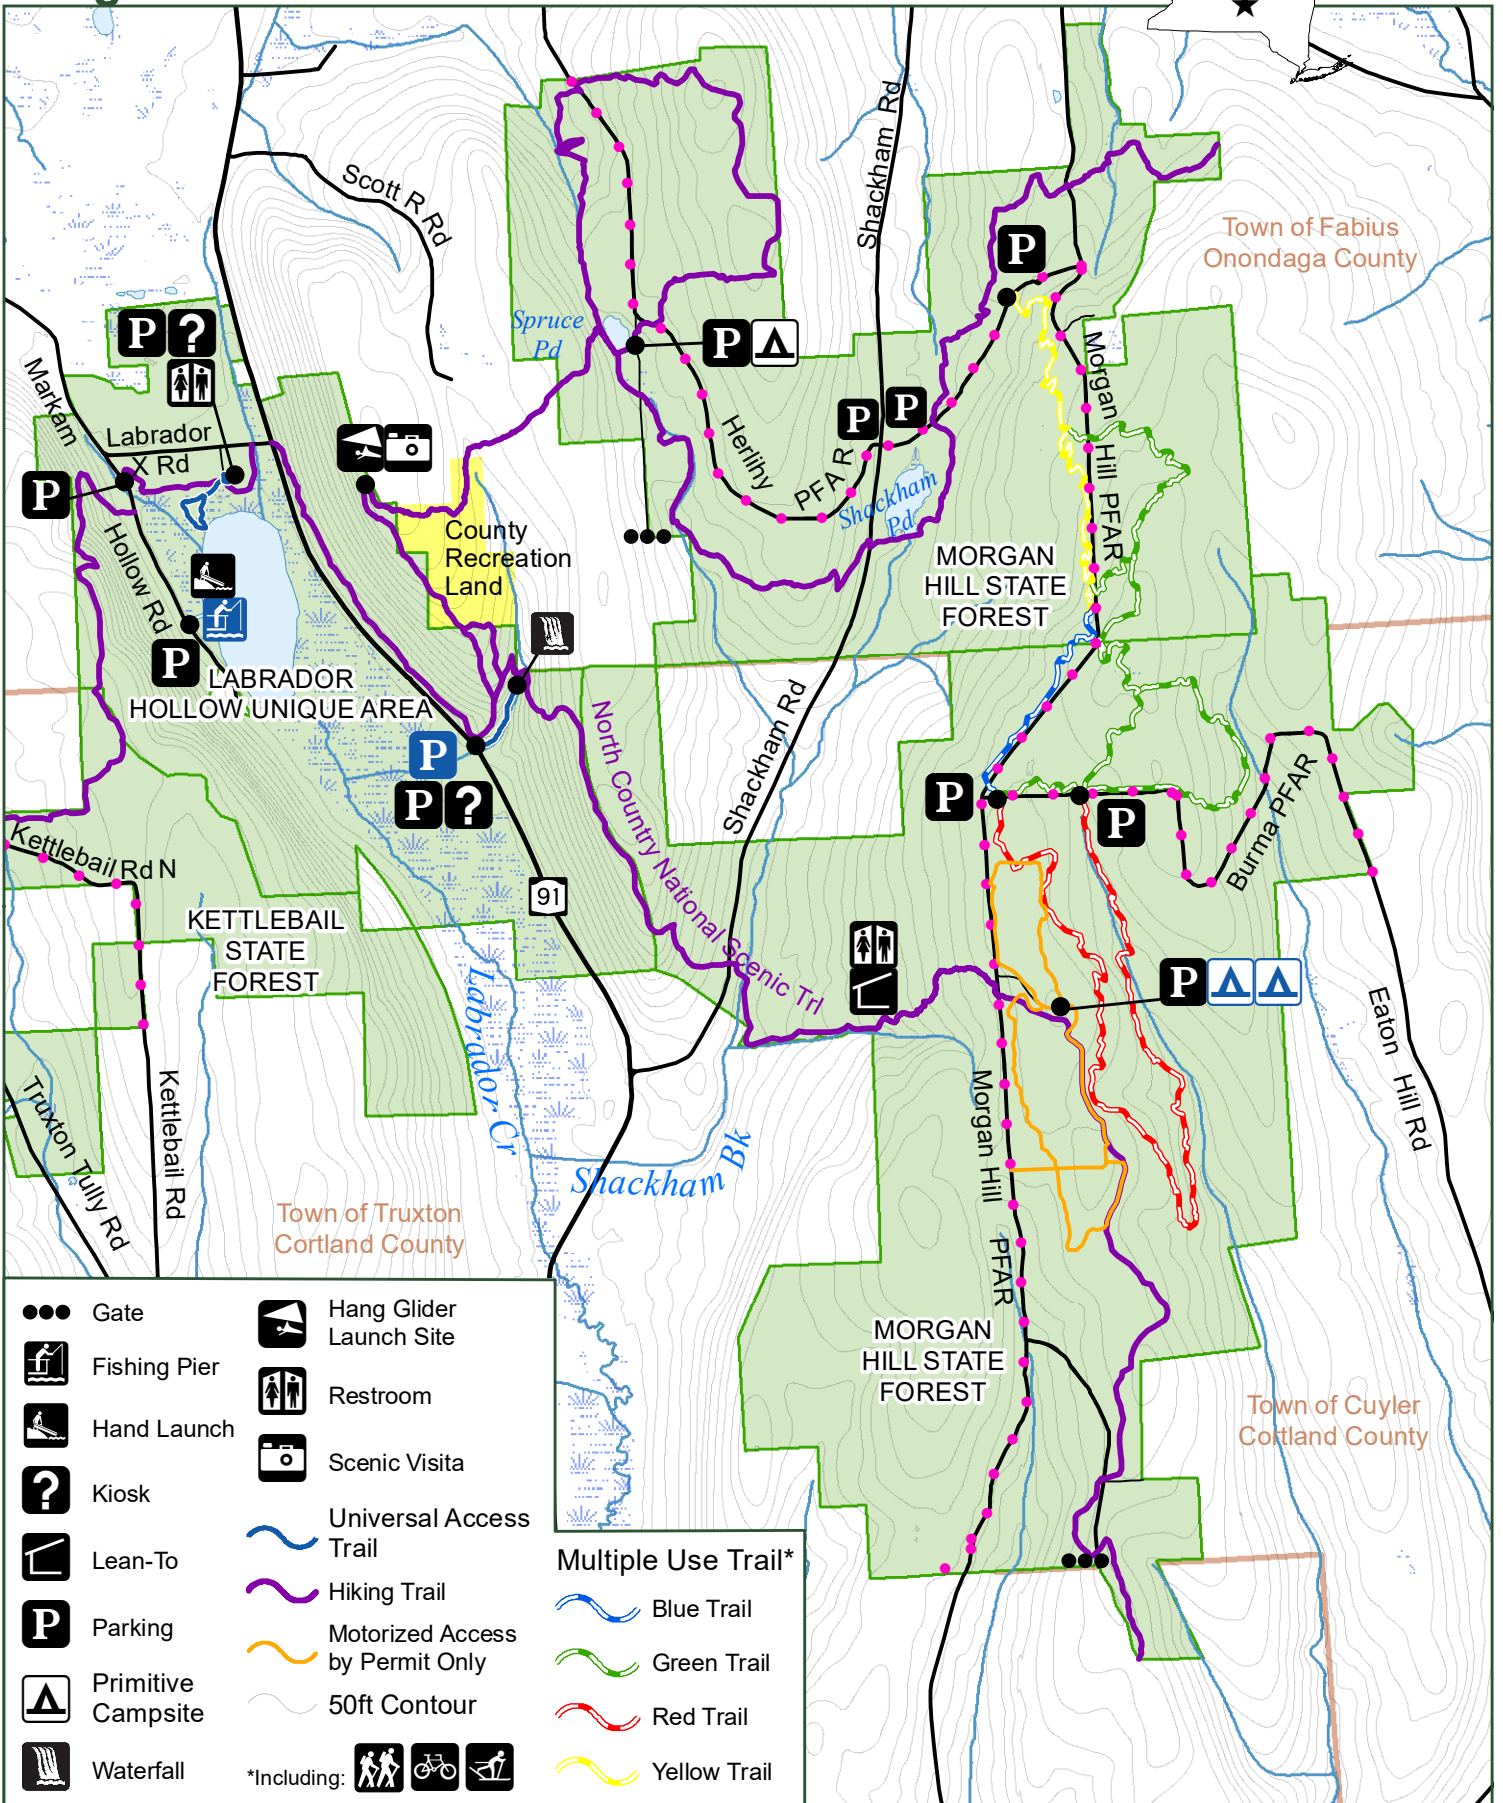

Morgan Hill State Forest

- Gate
 - Fishing Pier
 - Hand Launch
 - Kiosk
 - Lean-To
 - Parking
 - Primitive Campsite
 - Waterfall
 - Hang Glider Launch Site
 - Restroom
 - Scenic Vista
 - Universal Access Trail
 - Hiking Trail
 - Motorized Access by Permit Only
 - 50ft Contour
 - Multiple Use Trail***
 - Blue Trail
 - Green Trail
 - Red Trail
 - Yellow Trail
- *Including: