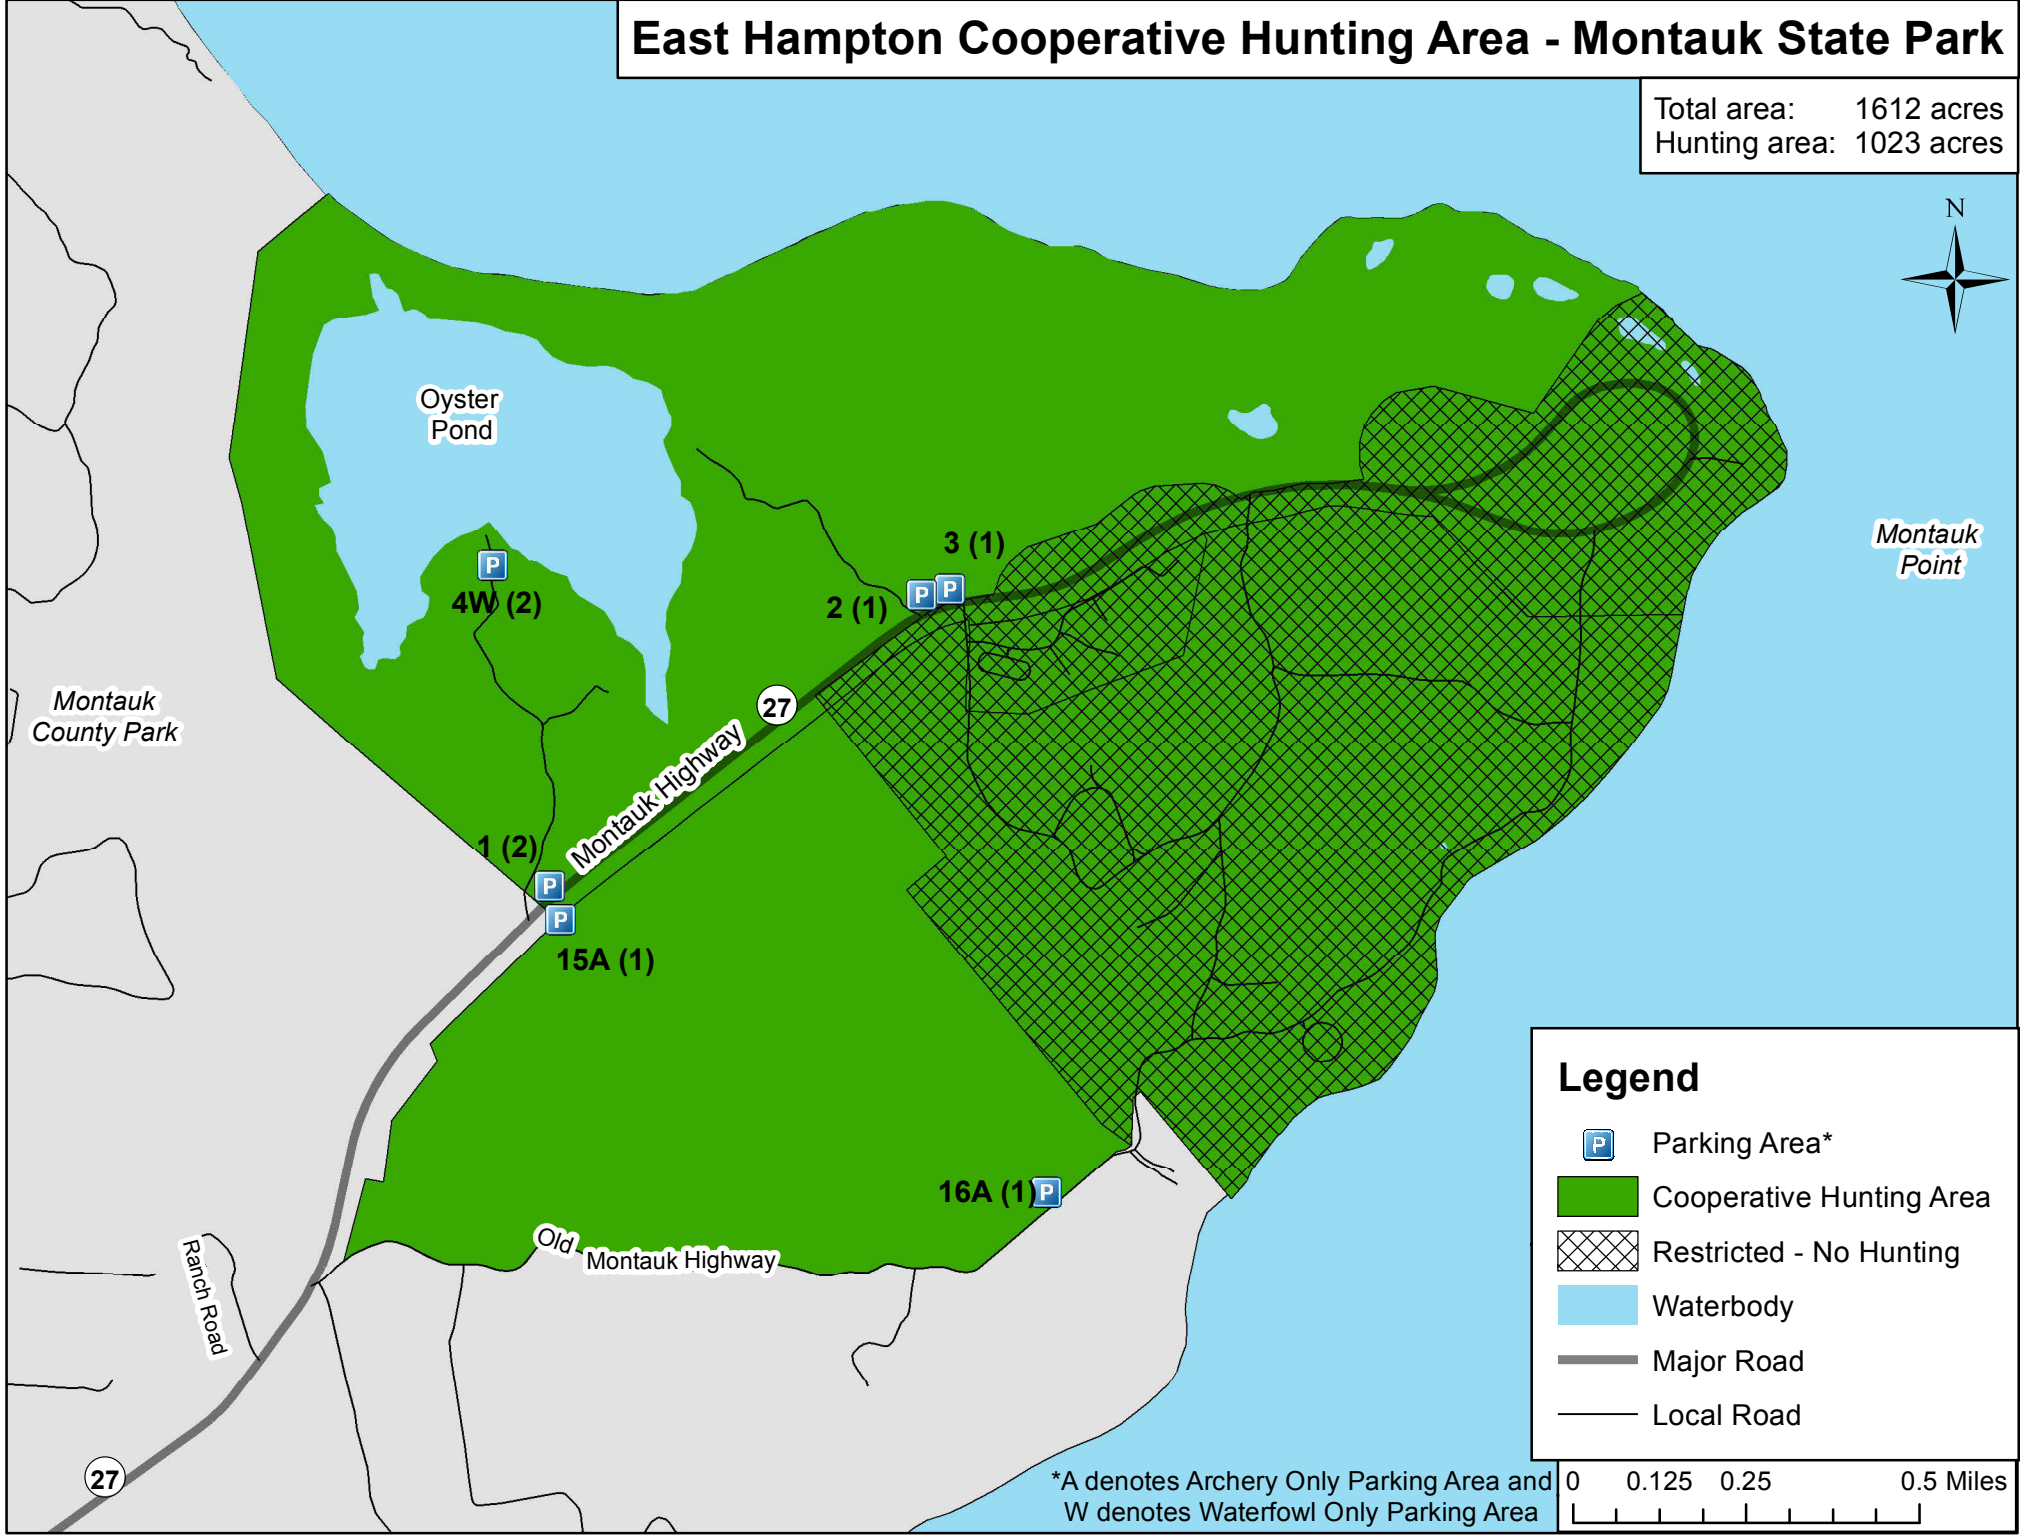

East Hampton Cooperative Hunting Area - Montauk State Park

Total area: 1612 acres
Hunting area: 1023 acres

Oyster Pond

Montauk Point

Montauk County Park

4W (2)

2 (1)

3 (1)

1 (2)

15A (1)

16A (1)

Old Montauk Highway

Montauk Highway

Ranch Road

27

Legend

- Parking Area*
- Cooperative Hunting Area
- Restricted - No Hunting
- Waterbody
- Major Road
- Local Road

*A denotes Archery Only Parking Area and W denotes Waterfowl Only Parking Area