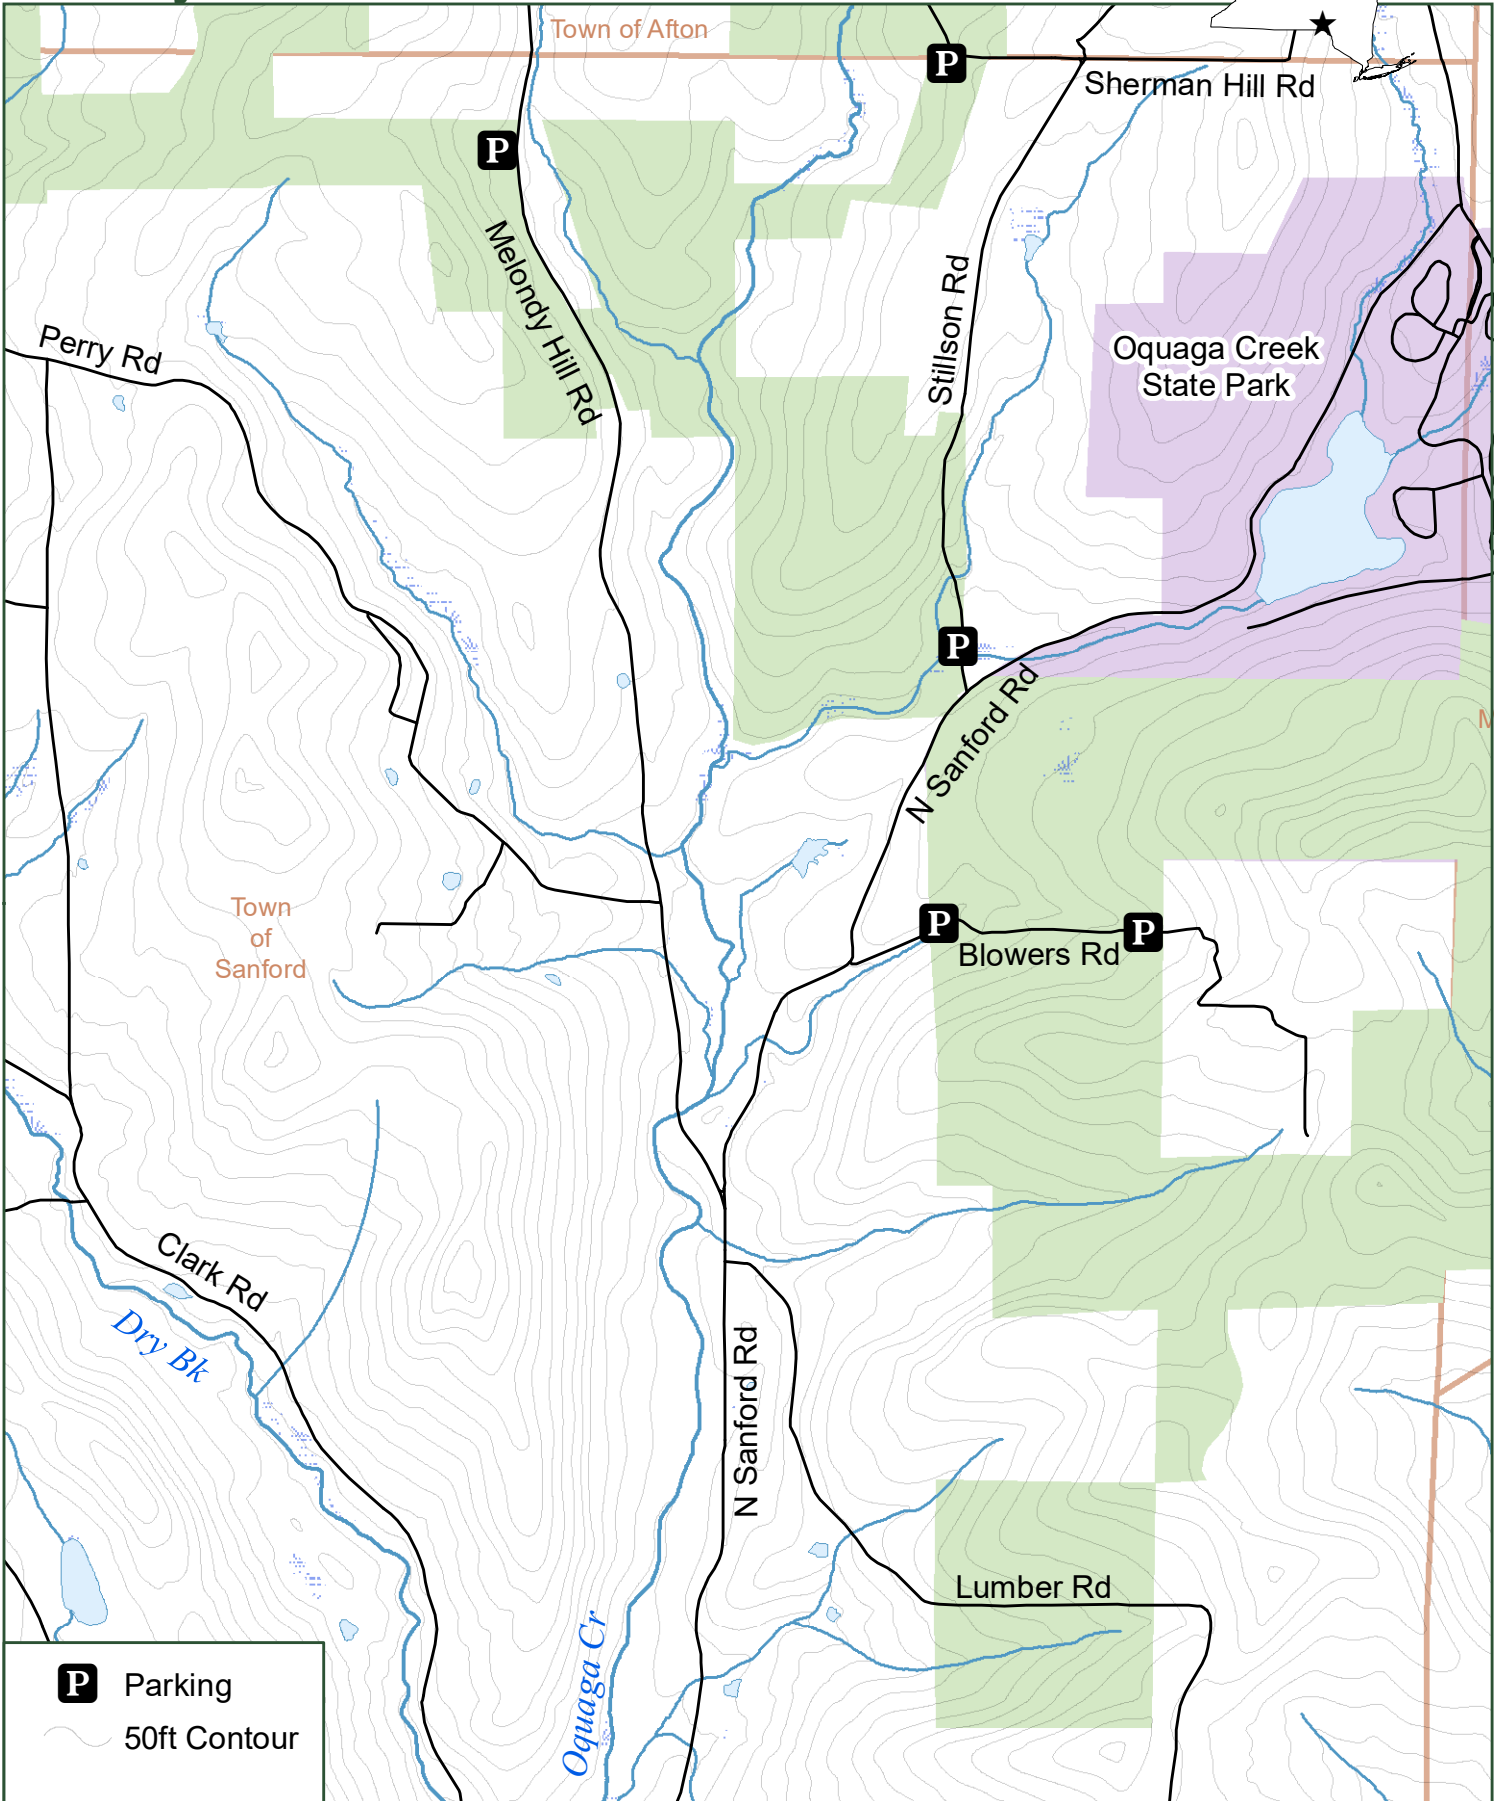

Melondy Hill State Forest - South

Department of
Environmental
Conservation

0 0.25 0.5 1
Miles

Chenango County

10/22