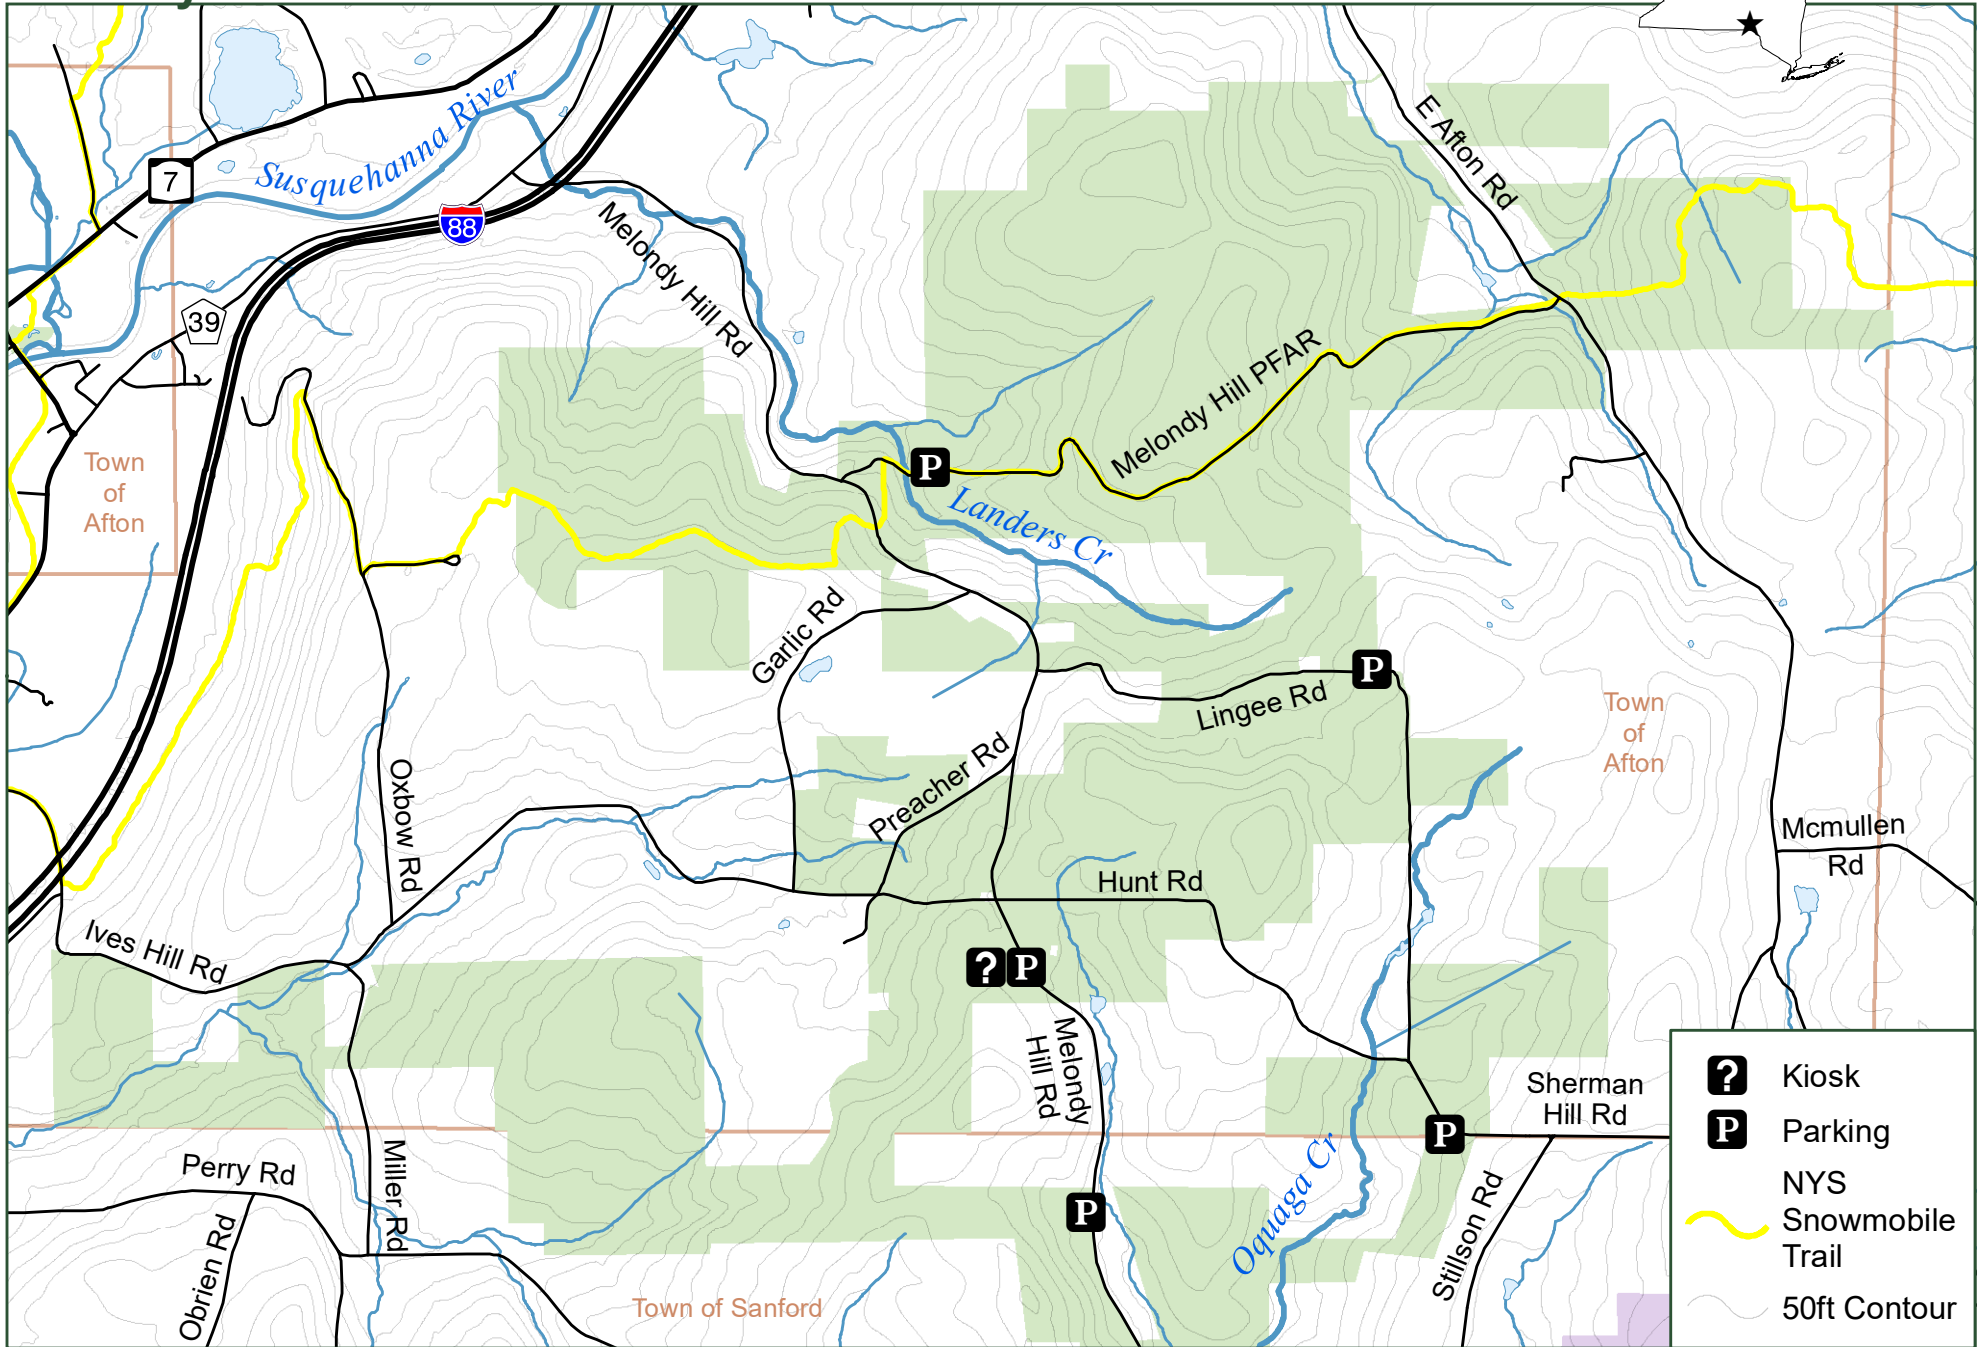

Melody Hill State Forest - North

?	Kiosk
P	Parking
	NYS Snowmobile Trail
	50ft Contour