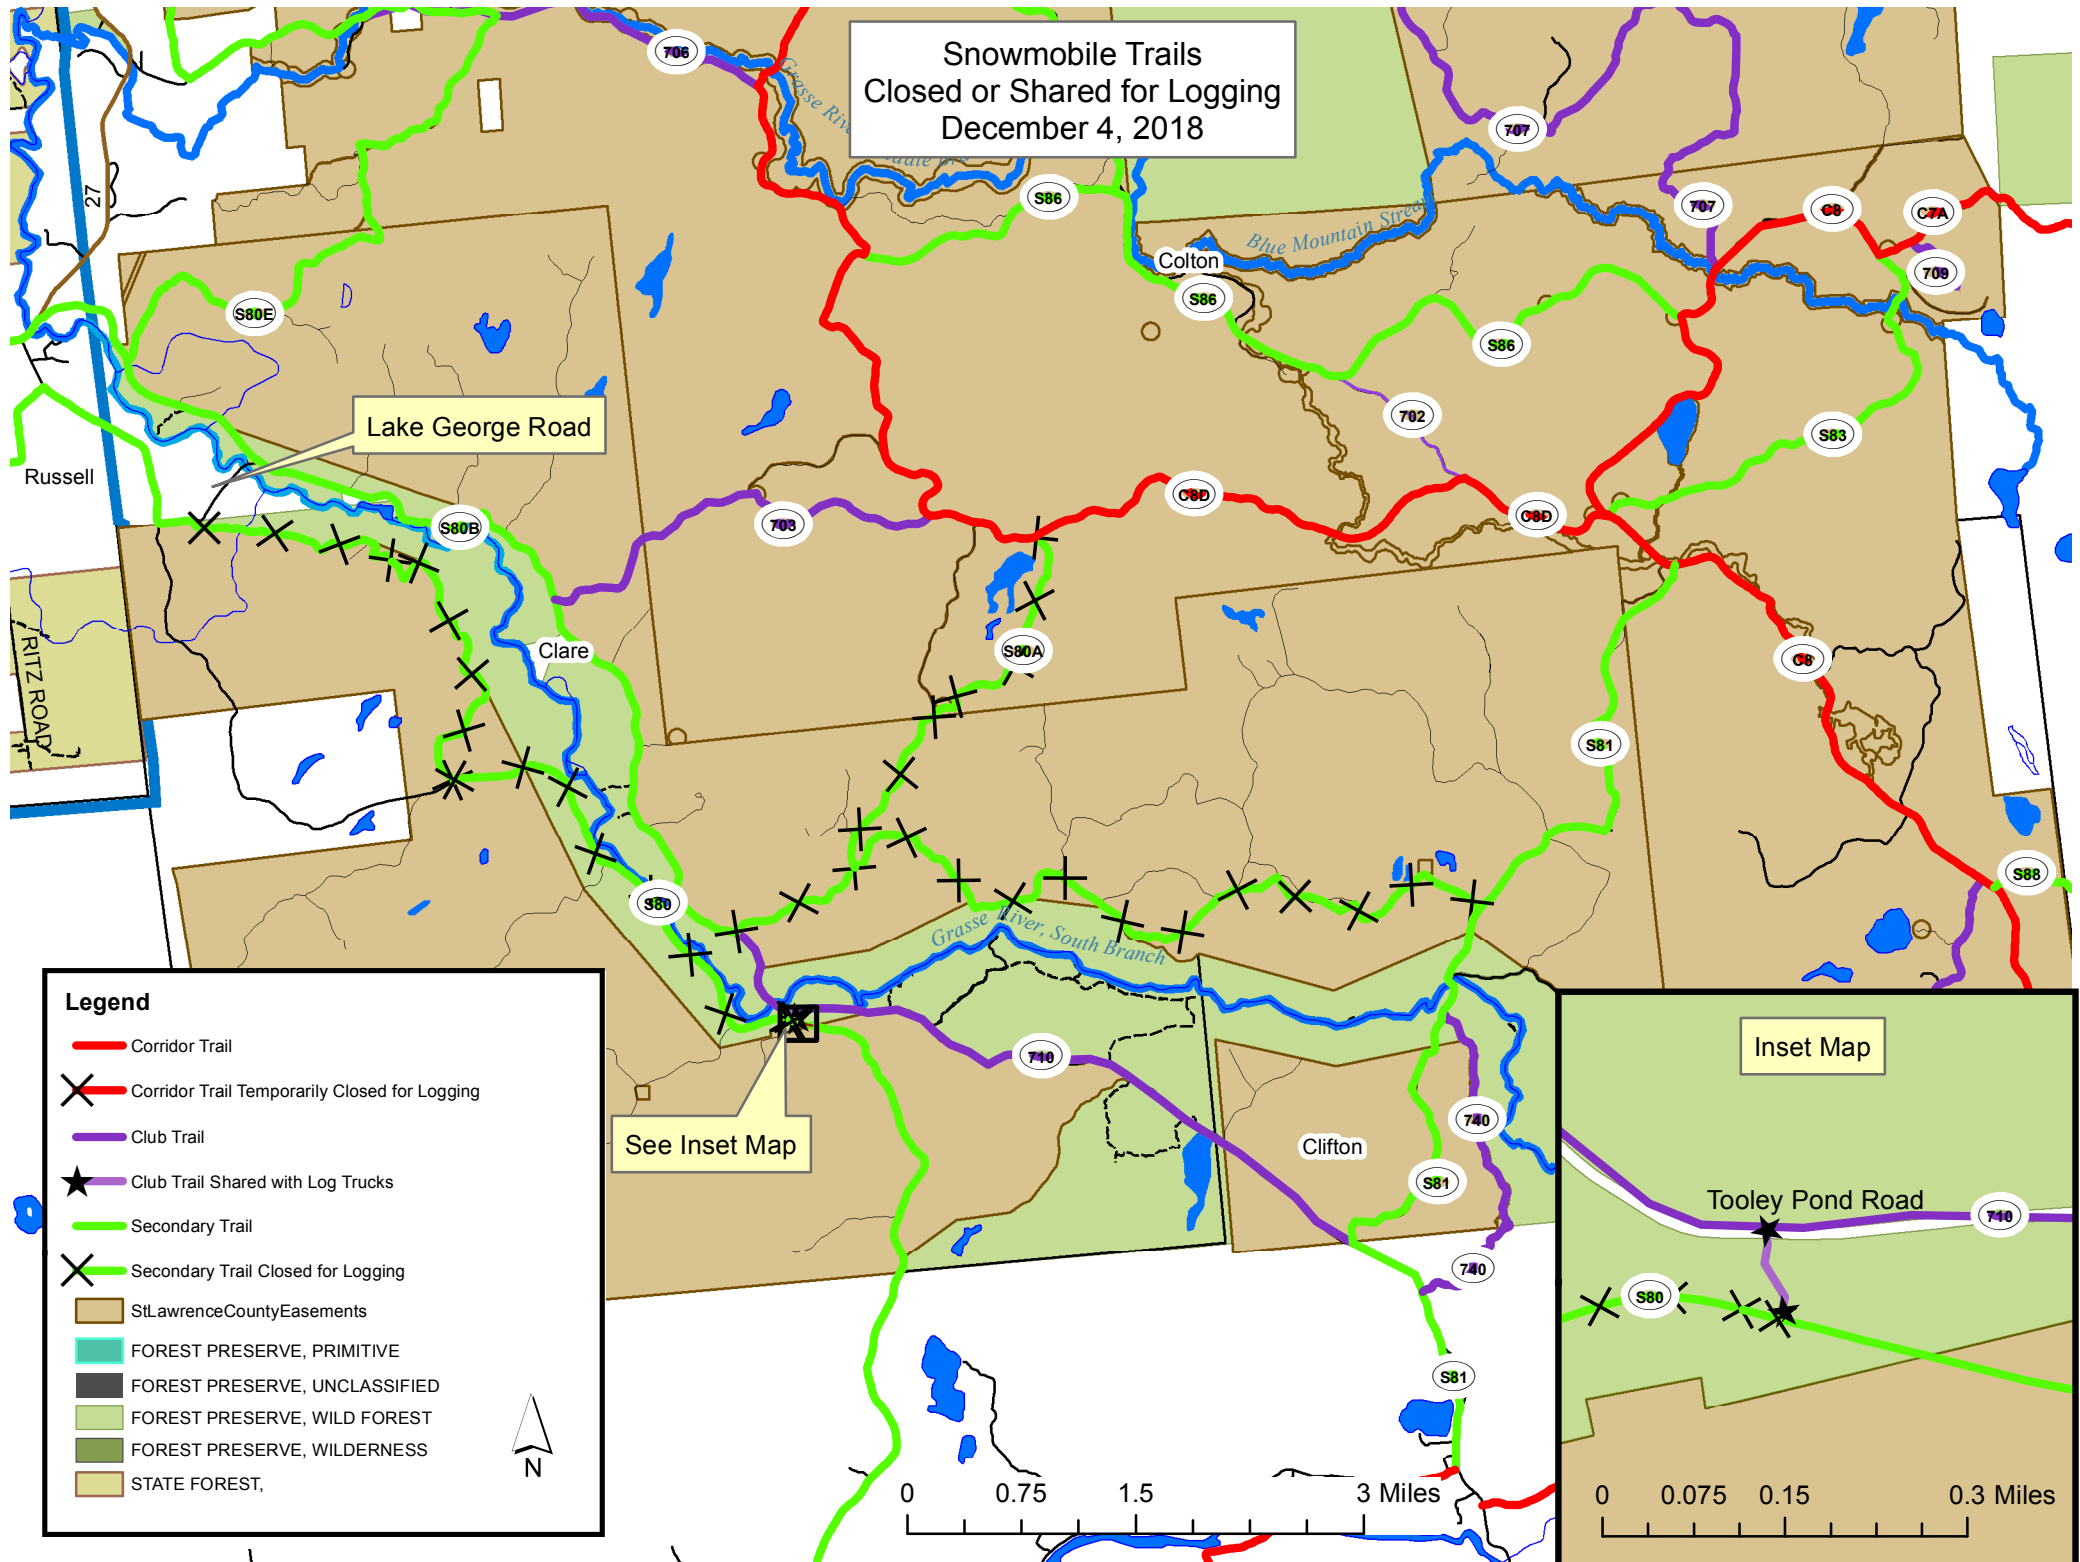

Snowmobile Trails
Closed or Shared for Logging
December 4, 2018

Legend

- Corridor Trail
- ✕ Corridor Trail Temporarily Closed for Logging
- Club Trail
- ★ Club Trail Shared with Log Trucks
- Secondary Trail
- ✕ Secondary Trail Closed for Logging
- St.LawrenceCountyEasements
- FOREST PRESERVE, PRIMITIVE
- FOREST PRESERVE, UNCLASSIFIED
- FOREST PRESERVE, WILD FOREST
- FOREST PRESERVE, WILDERNESS
- STATE FOREST,

Inset Map

Tooley Pond Road

0 0.075 0.15 0.3 Miles

See Inset Map

Lake George Road

Inset Map

Tooley Pond Road