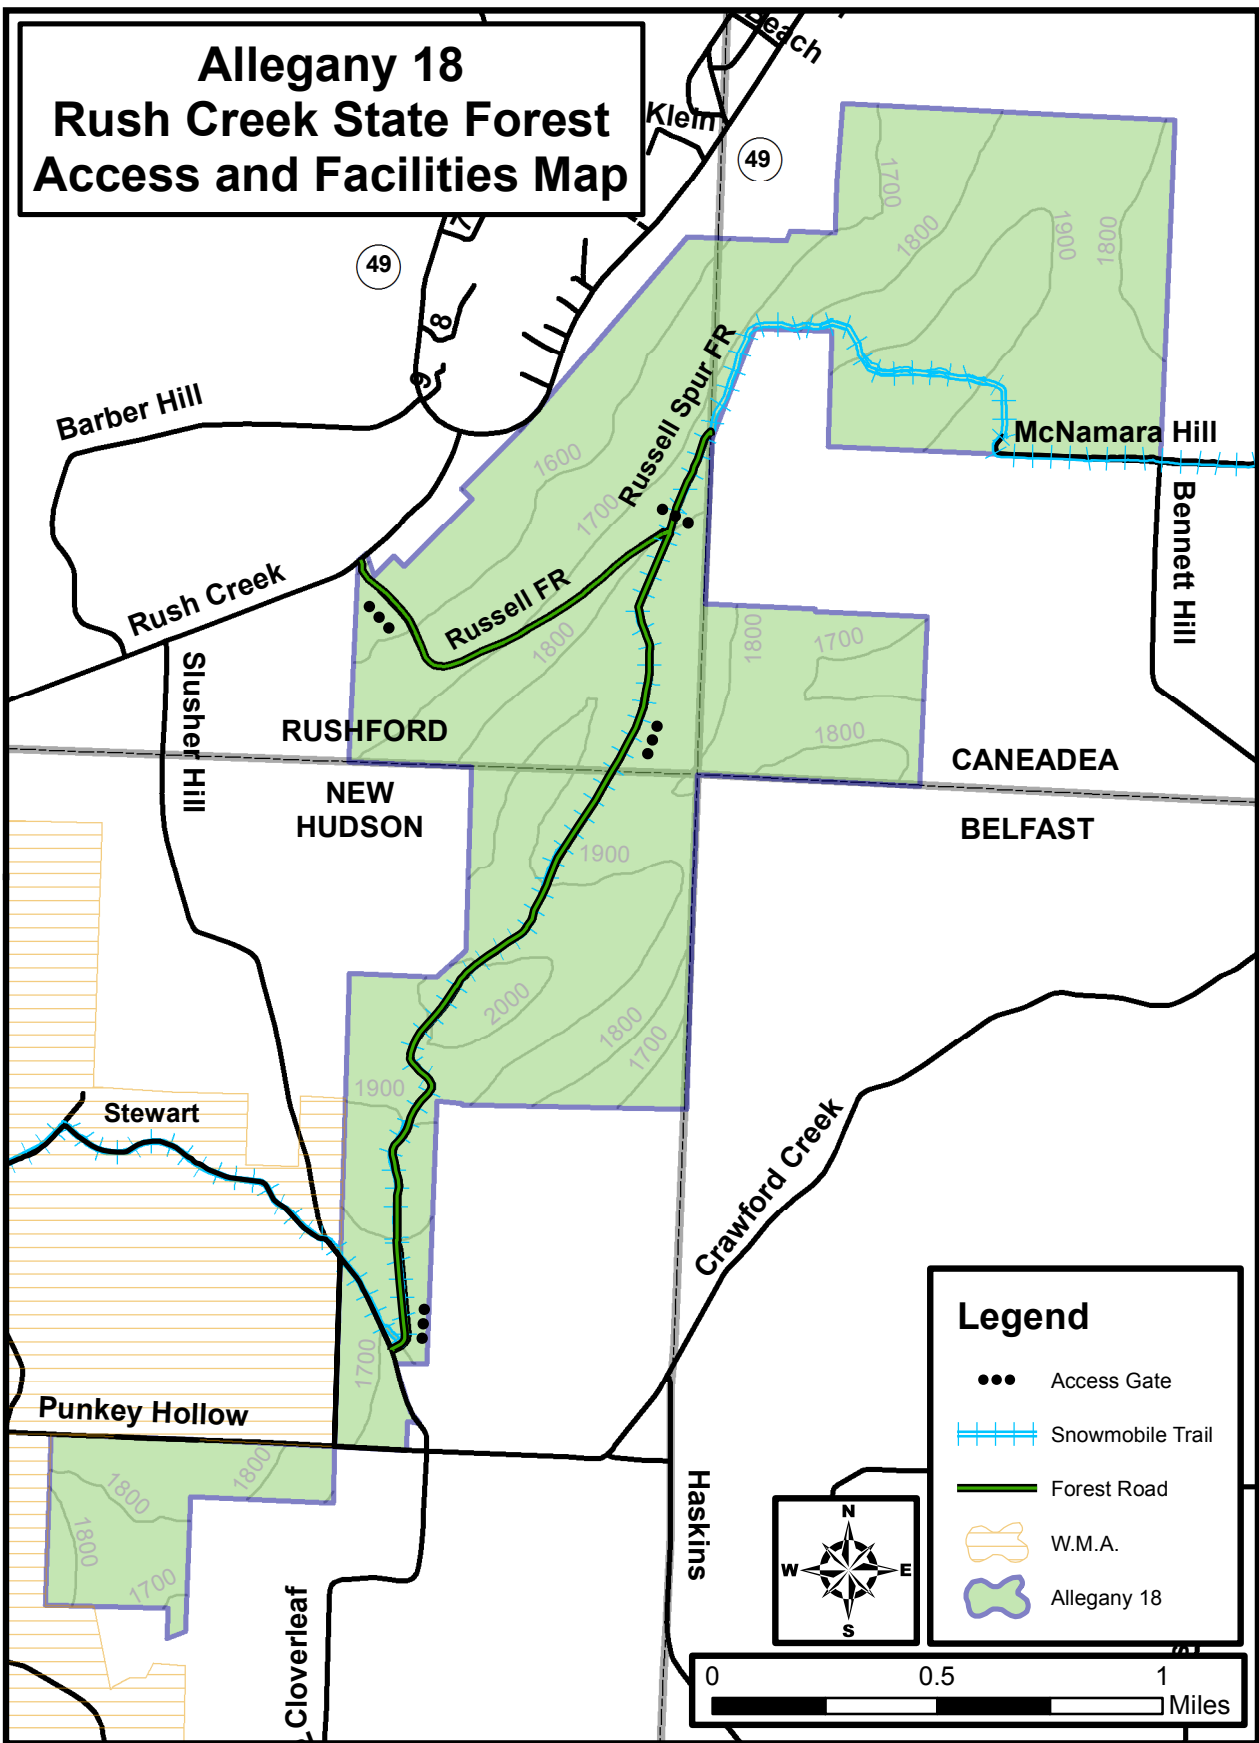

Allegany 18 Rush Creek State Forest Access and Facilities Map

Legend

- Access Gate
- Snowmobile Trail
- Forest Road
- W.M.A.
- Allegany 18