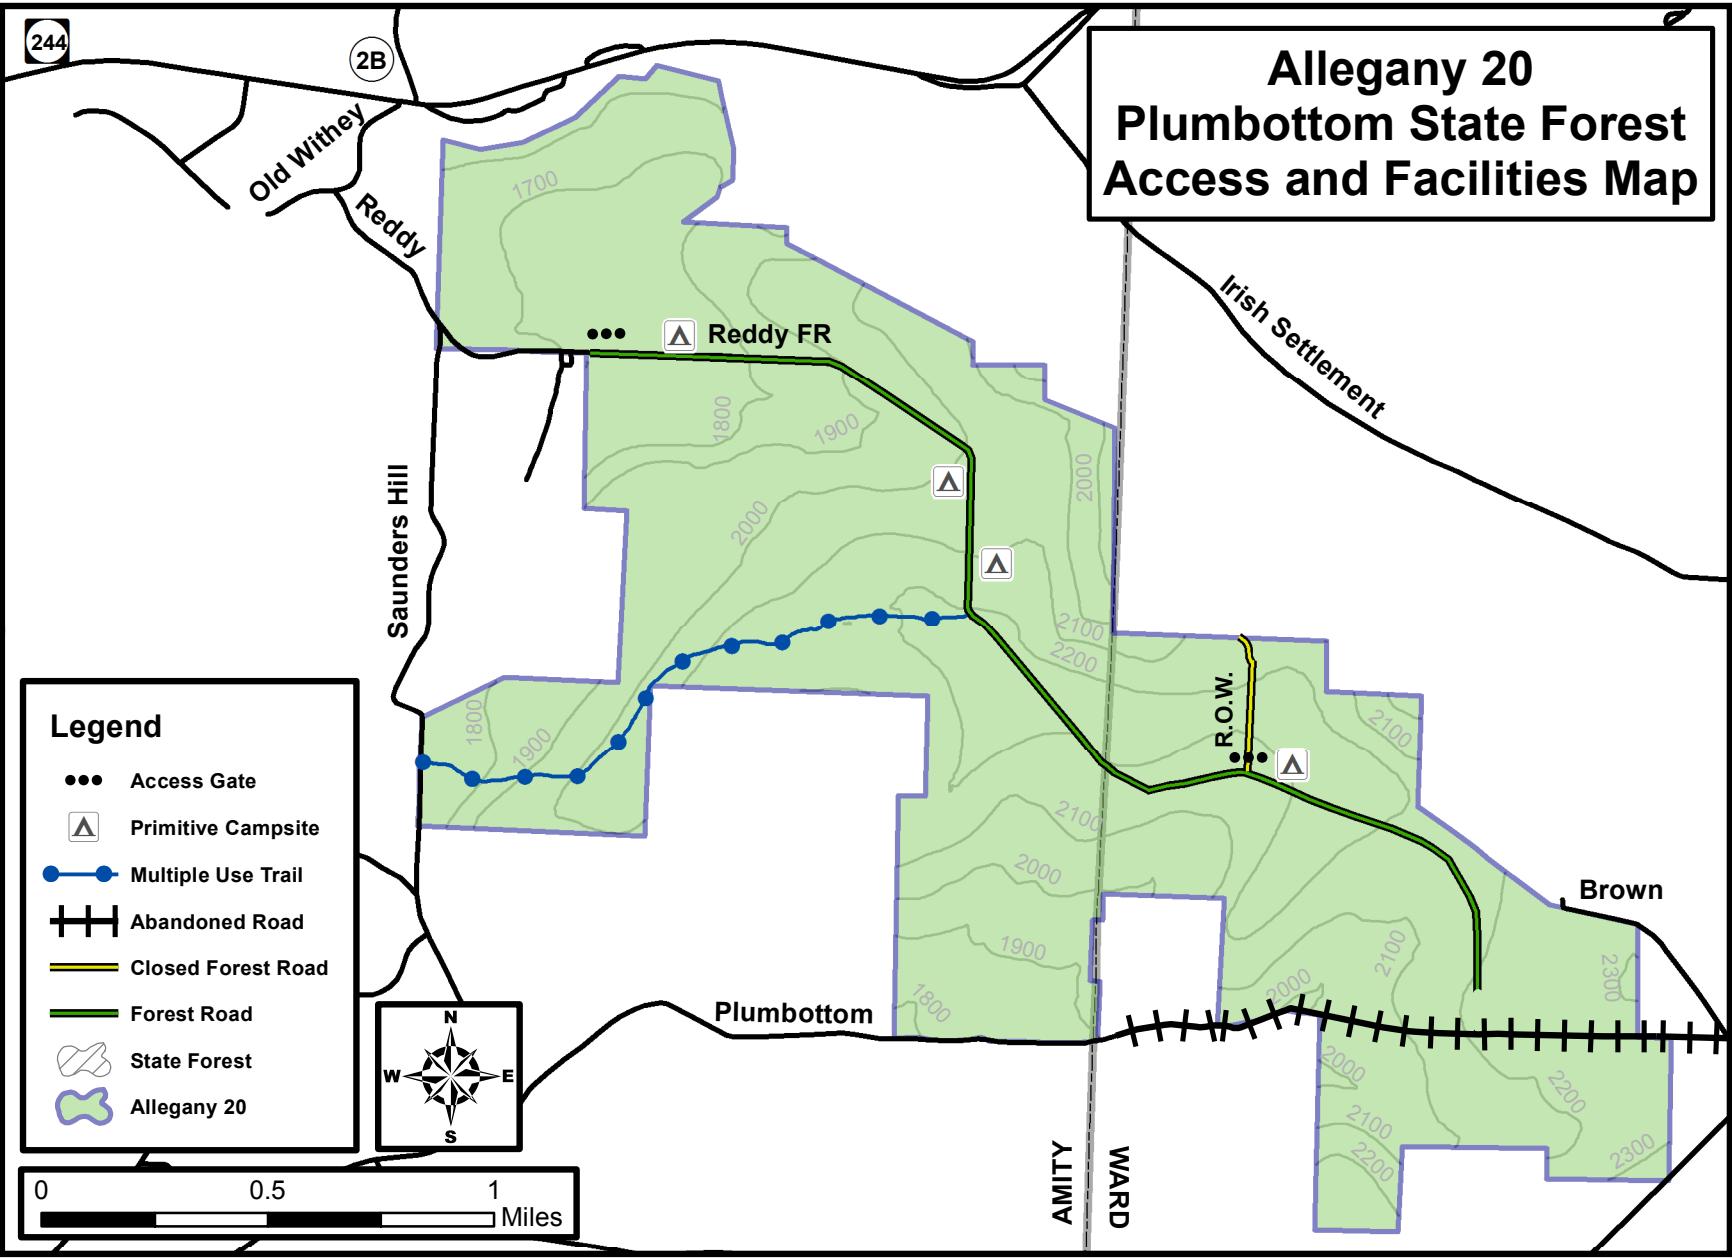

# Allegany 20 Plumbottom State Forest Access and Facilities Map

### Legend

- Access Gate
- ▲ Primitive Campsite
- Multiple Use Trail
- ⊢⊢⊢ Abandoned Road
- Closed Forest Road
- Forest Road
- State Forest
- Allegany 20