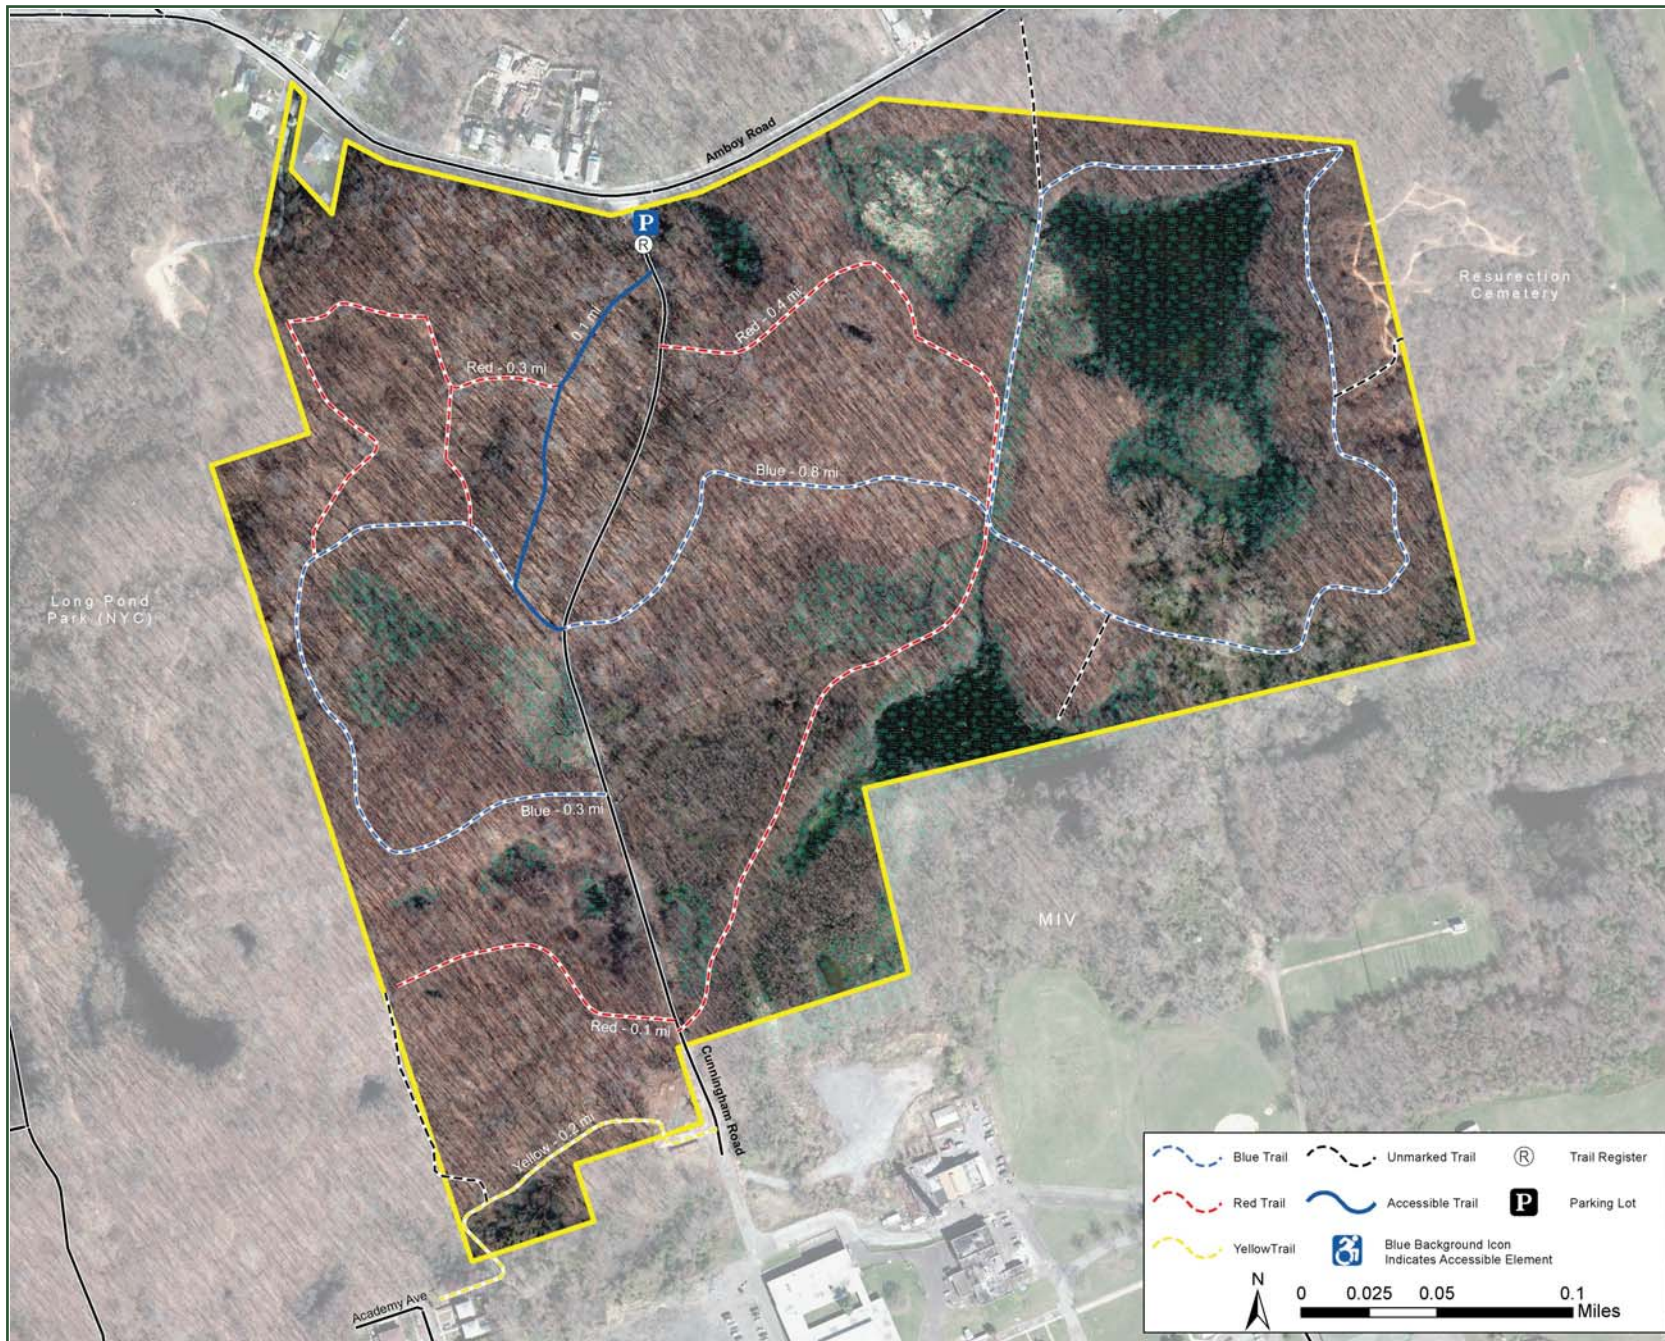

# North Mount Loretto State Forest

Department of  
Environmental  
Conservation

NYSDEC Region 2  
Staten Island  
Richmond County