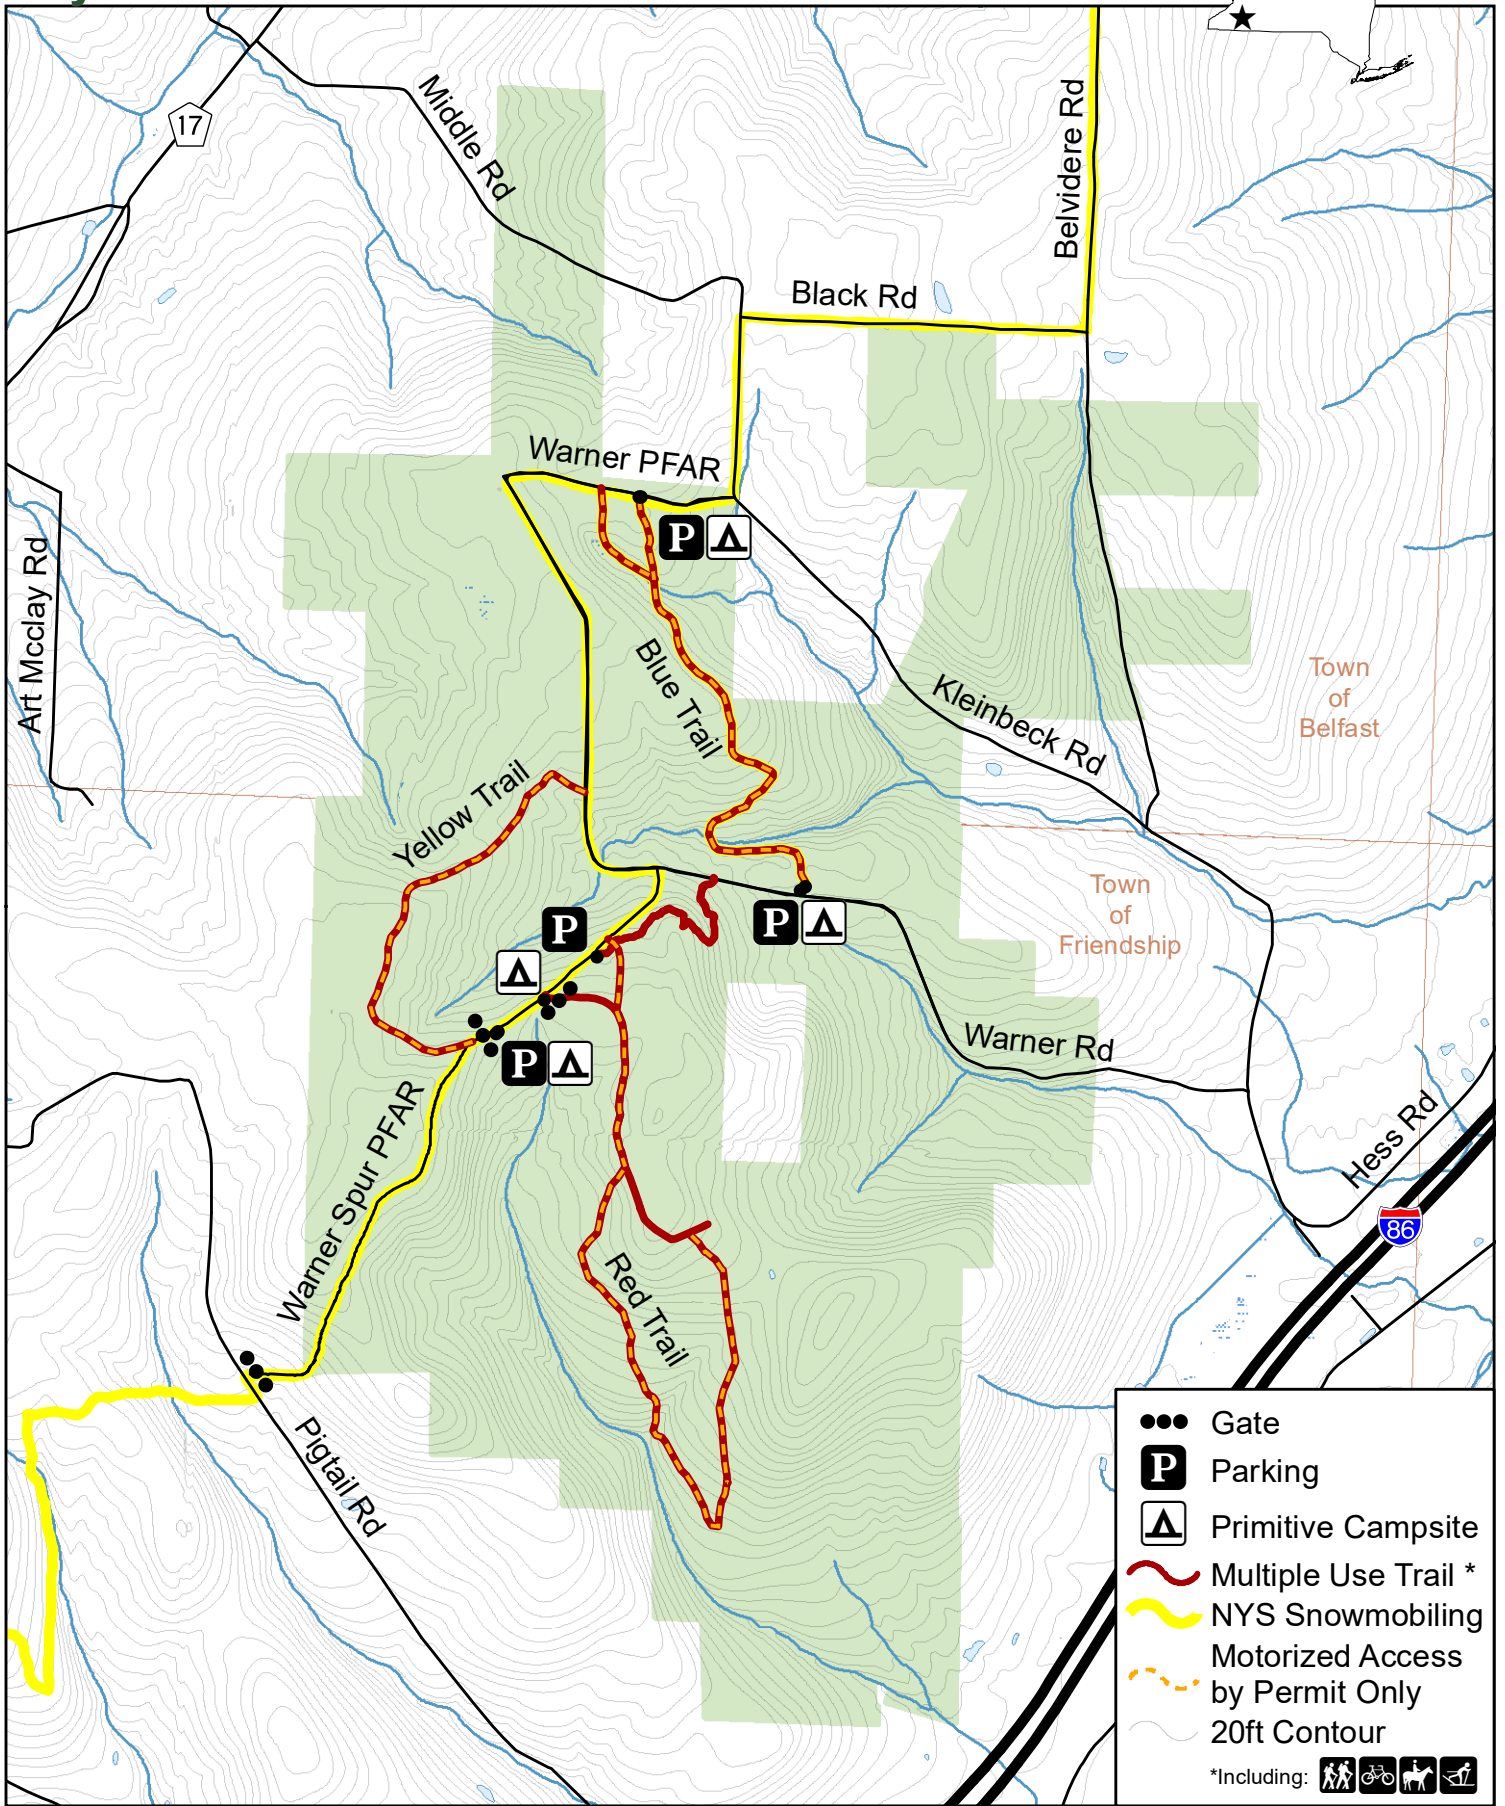

Coyle Hill State Forest

- Gate
 - Parking
 - Primitive Campsite
 - Multiple Use Trail *
 - NYS Snowmobiling
 - Motorized Access by Permit Only
 - 20ft Contour
- *Including: