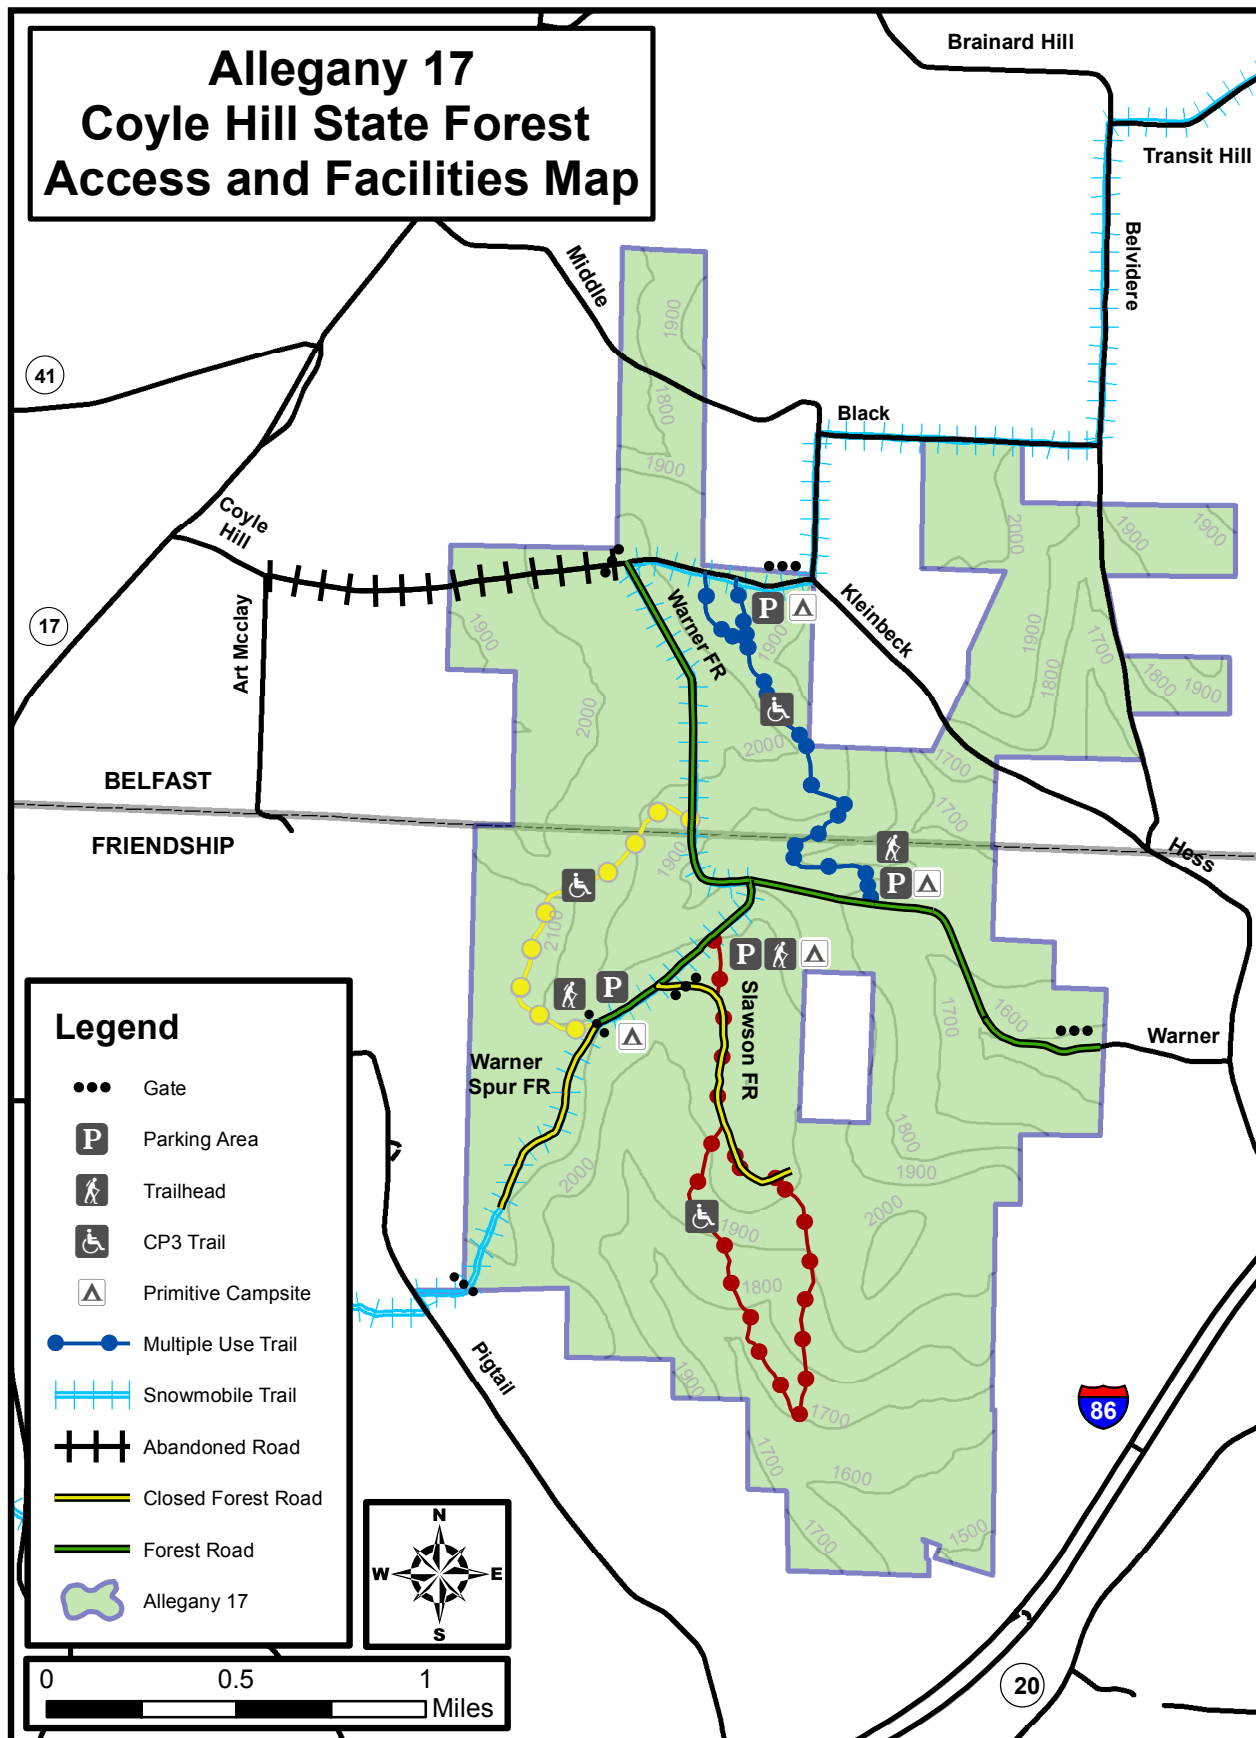

Allegany 17 Coyle Hill State Forest Access and Facilities Map

Legend

- Gate
- P** Parking Area
- Trailhead
- CP3 Trail
- Primitive Campsite
- Multiple Use Trail
- Snowmobile Trail
- Abandoned Road
- Closed Forest Road
- Forest Road
- Allegany 17