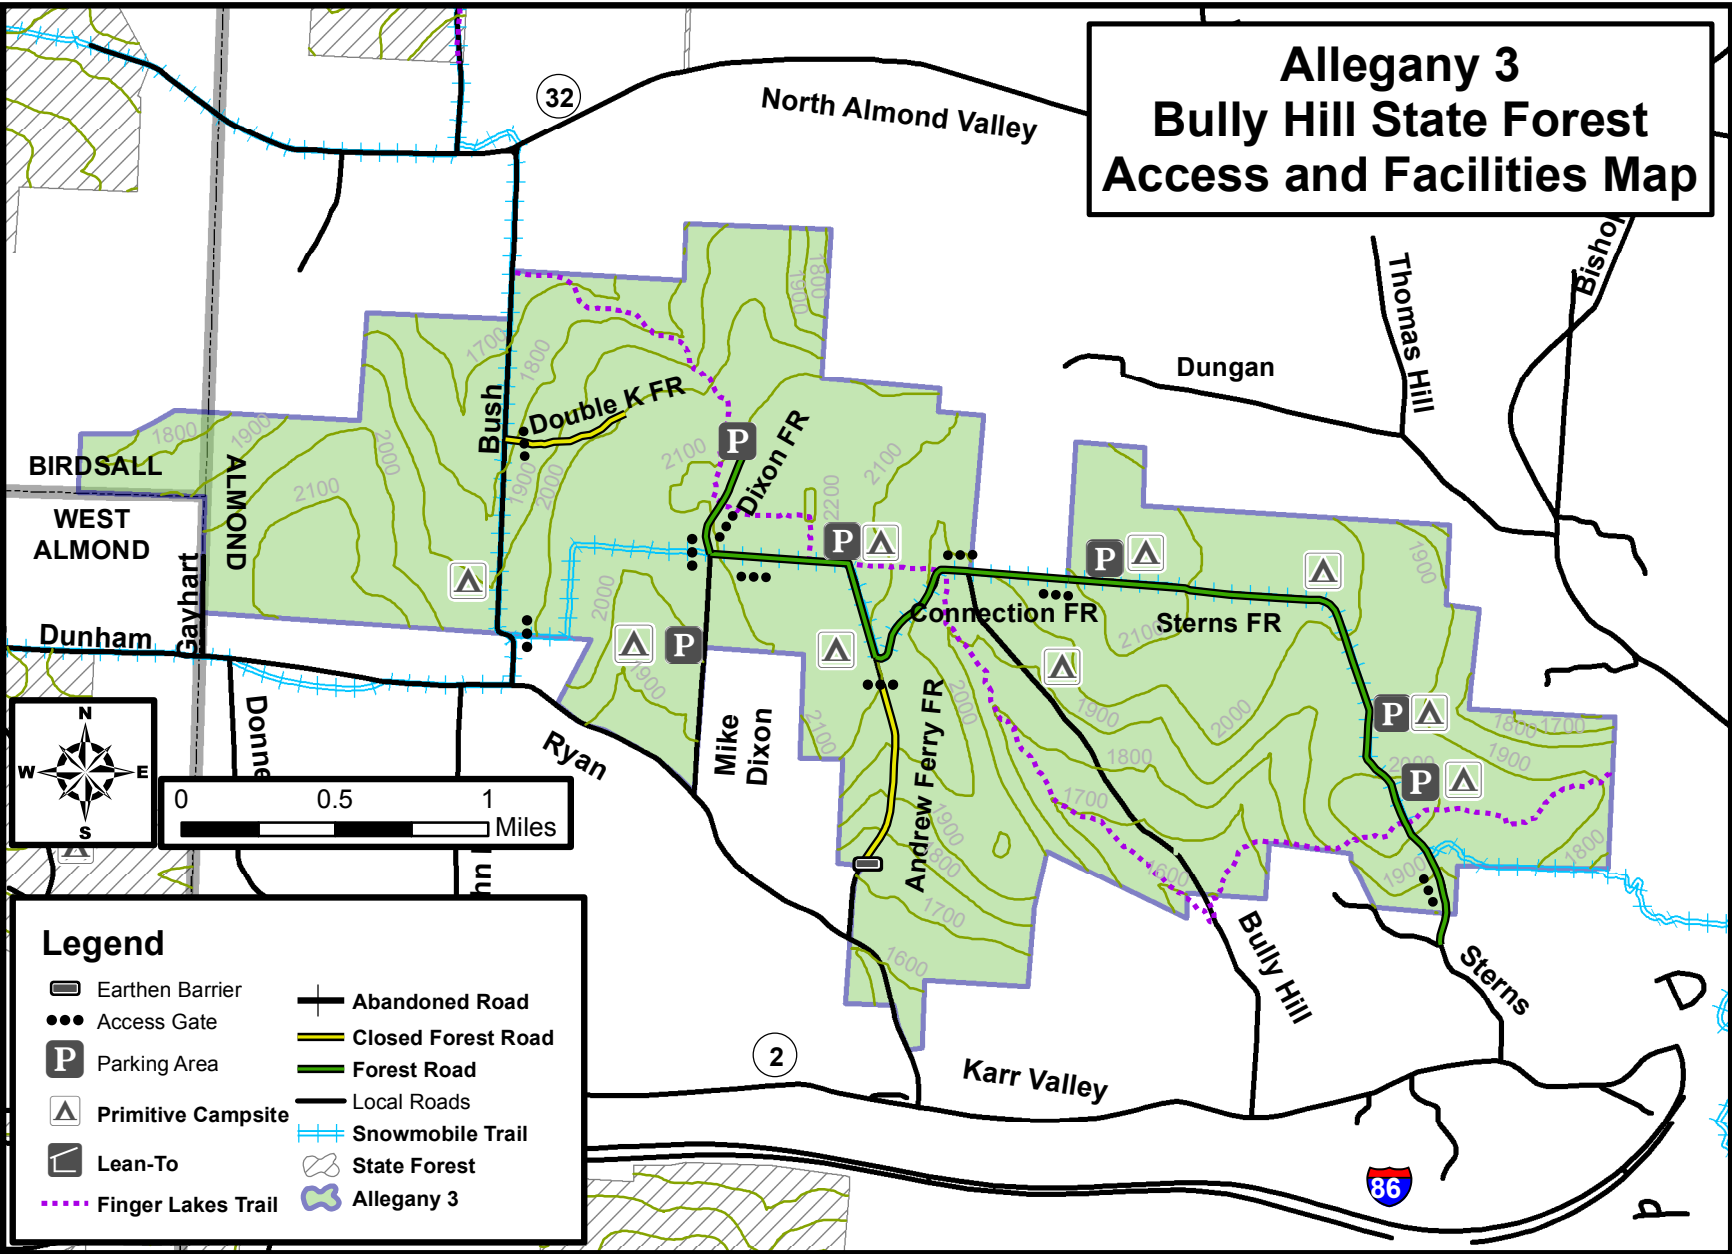

Allegany 3 Bully Hill State Forest Access and Facilities Map

Legend

- Earthen Barrier
- Access Gate
- Parking Area
- Primitive Campsite
- Lean-To
- Finger Lakes Trail
- Abandoned Road
- Closed Forest Road
- Forest Road
- Local Roads
- Snowmobile Trail
- State Forest
- Allegany 3