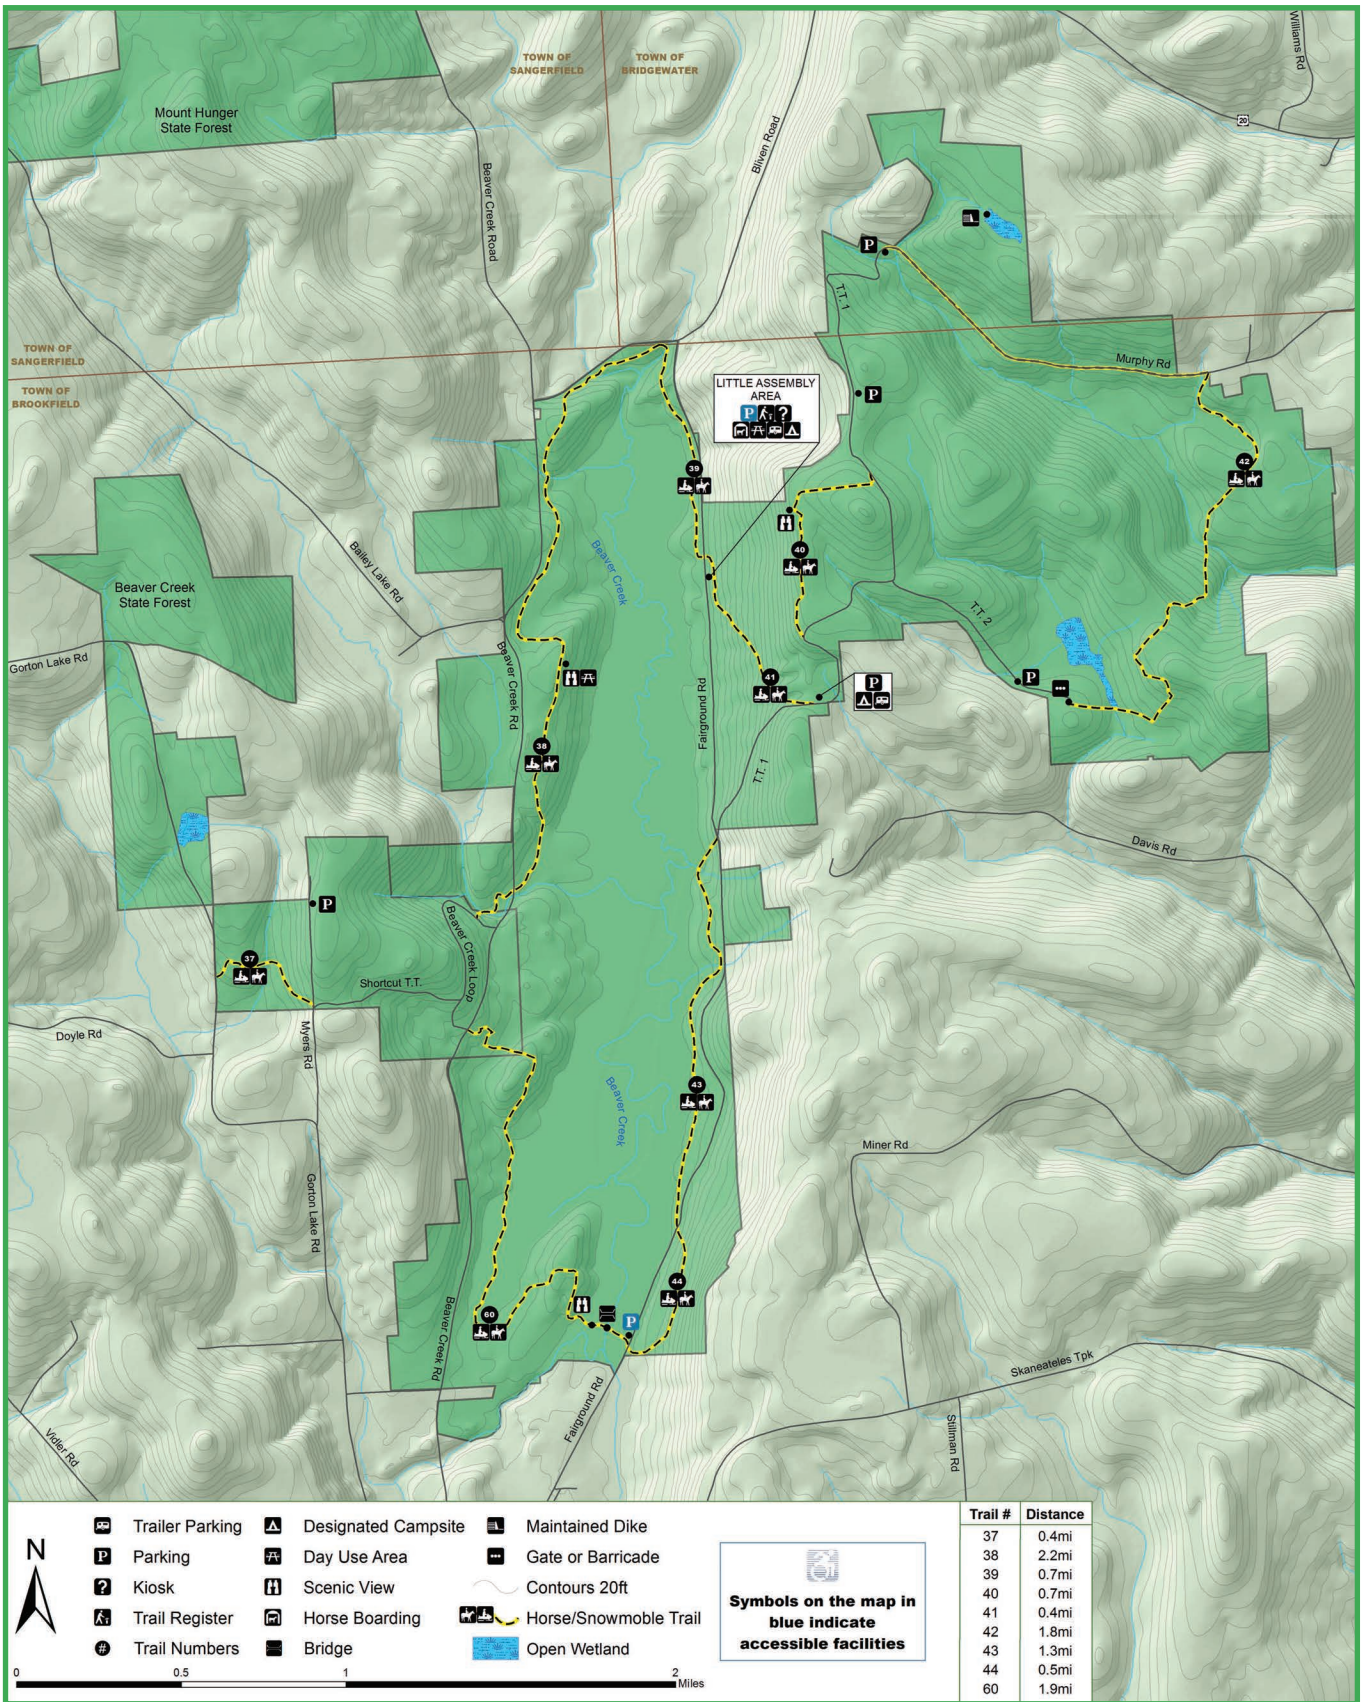

# Beaver Creek State Forest

**Department of  
Environmental  
Conservation**

Beaver Creek State Forest  
3,430 acres  
Town of Brookfield  
Madison County, New York  
Sherburne DEC Office 607-674-4036