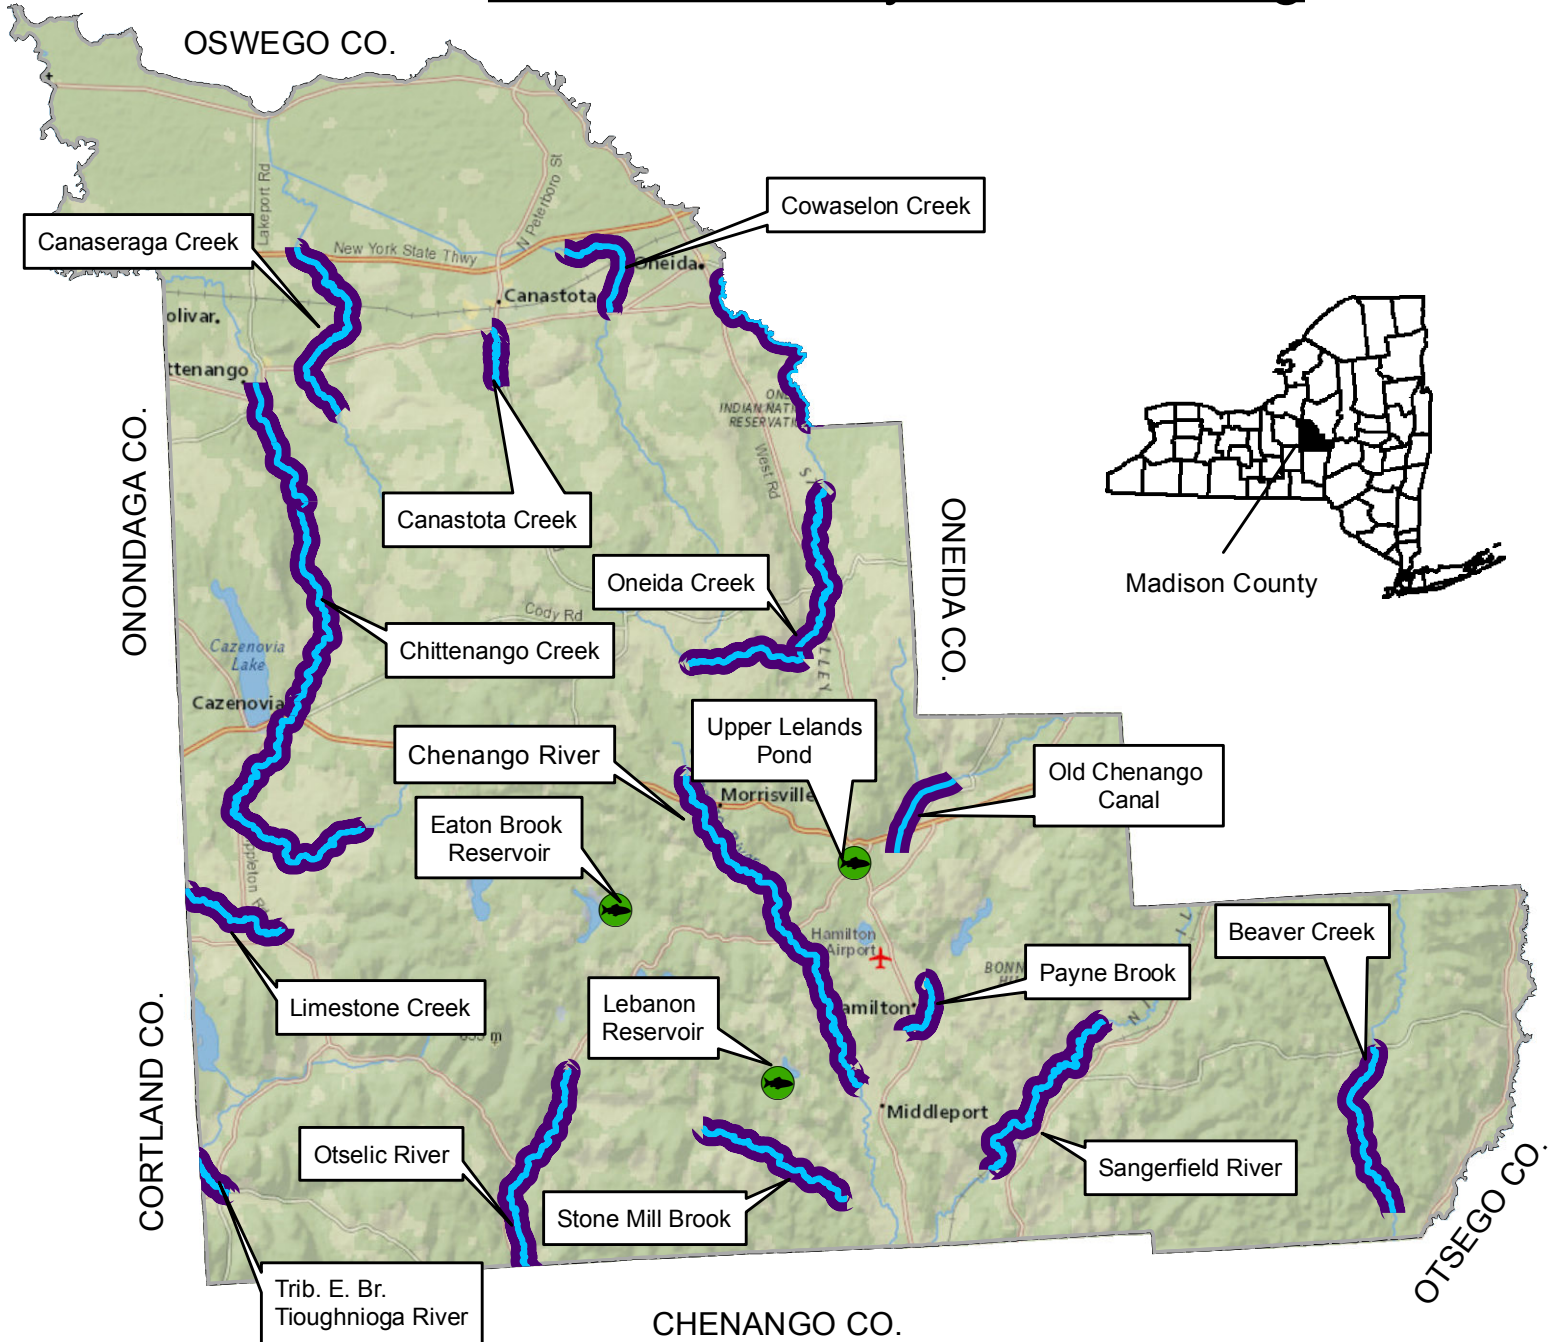

Madison County Trout Stocking

Legend

-  Stocked Ponds and Streams
-  Stocked Stream Sections

Some landowners within a stocked section may not allow access (lands are posted against fishing), and these areas are not stocked with trout by the state. Stocked sections without Public Fishing Rights (PFR) are open to fishing by willing landowners, so respect their property, or you risk losing public access to these streams. Please view <http://www.dec.ny.gov/outdoor/44869.html> for information on streams with PFR.