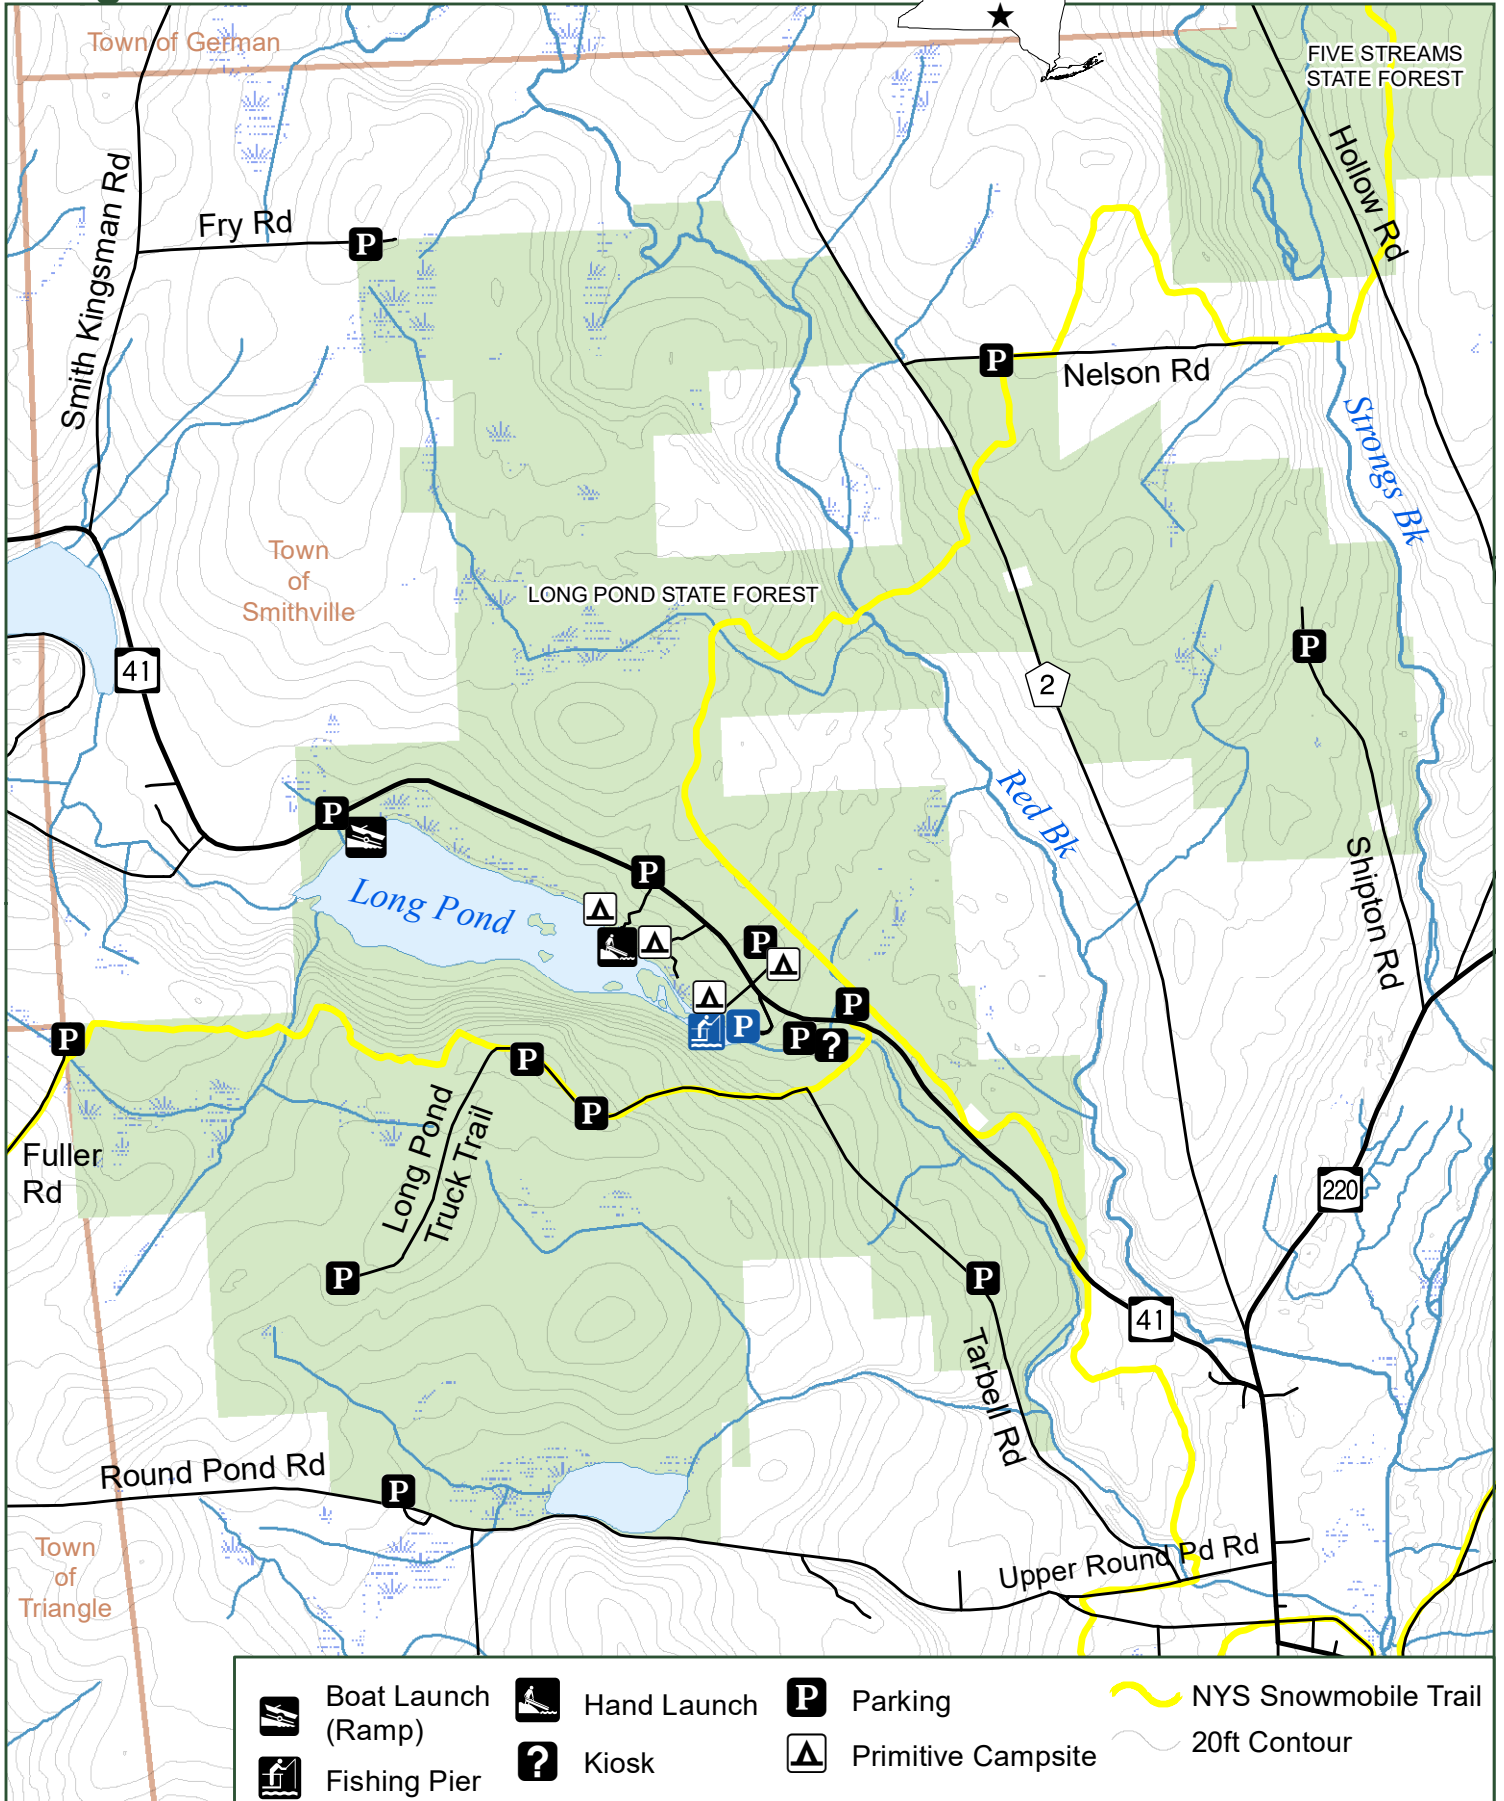

Long Pond State Forest

	Boat Launch (Ramp)		Hand Launch		Parking		NYS Snowmobile Trail
	Fishing Pier		Kiosk		Primitive Campsite		20ft Contour

Department of Environmental Conservation

Blue Background Icon Indicates Accessible Element

Chenango County