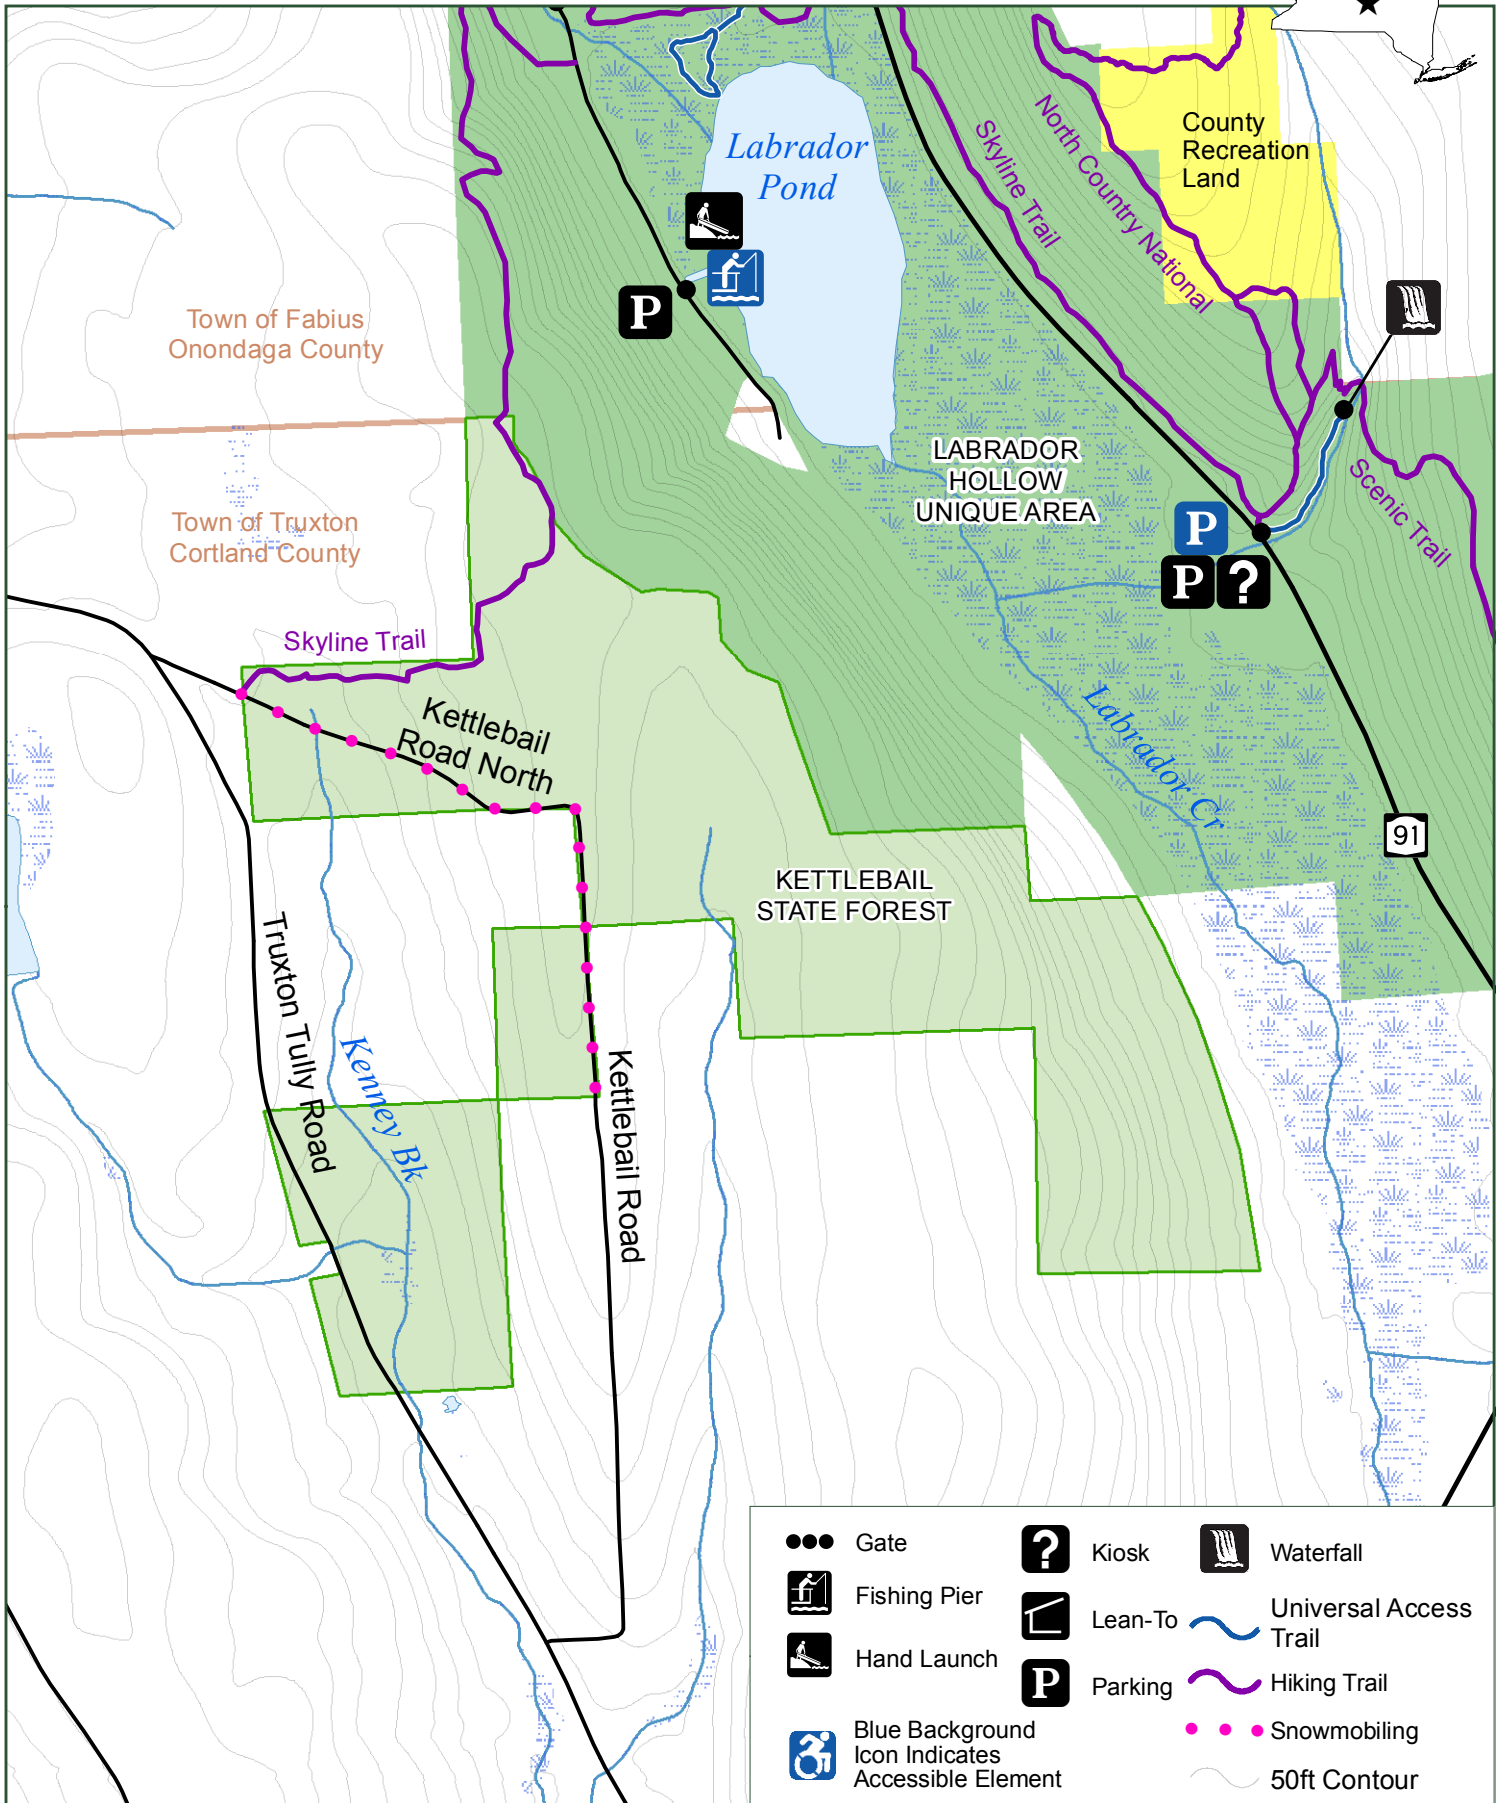

# Kettlebail State Forest

- |   |                  |                        |
|---|------------------|------------------------|
| ●●● Gate  | ? Kiosk          | Waterfall              |
| Fishing Pier                                      | Lean-To          | Universal Access Trail |
| Hand Launch                                       | <b>P</b> Parking | Hiking Trail           |
| Blue Background Icon Indicates Accessible Element | Snowmobiling     | 50ft Contour           |