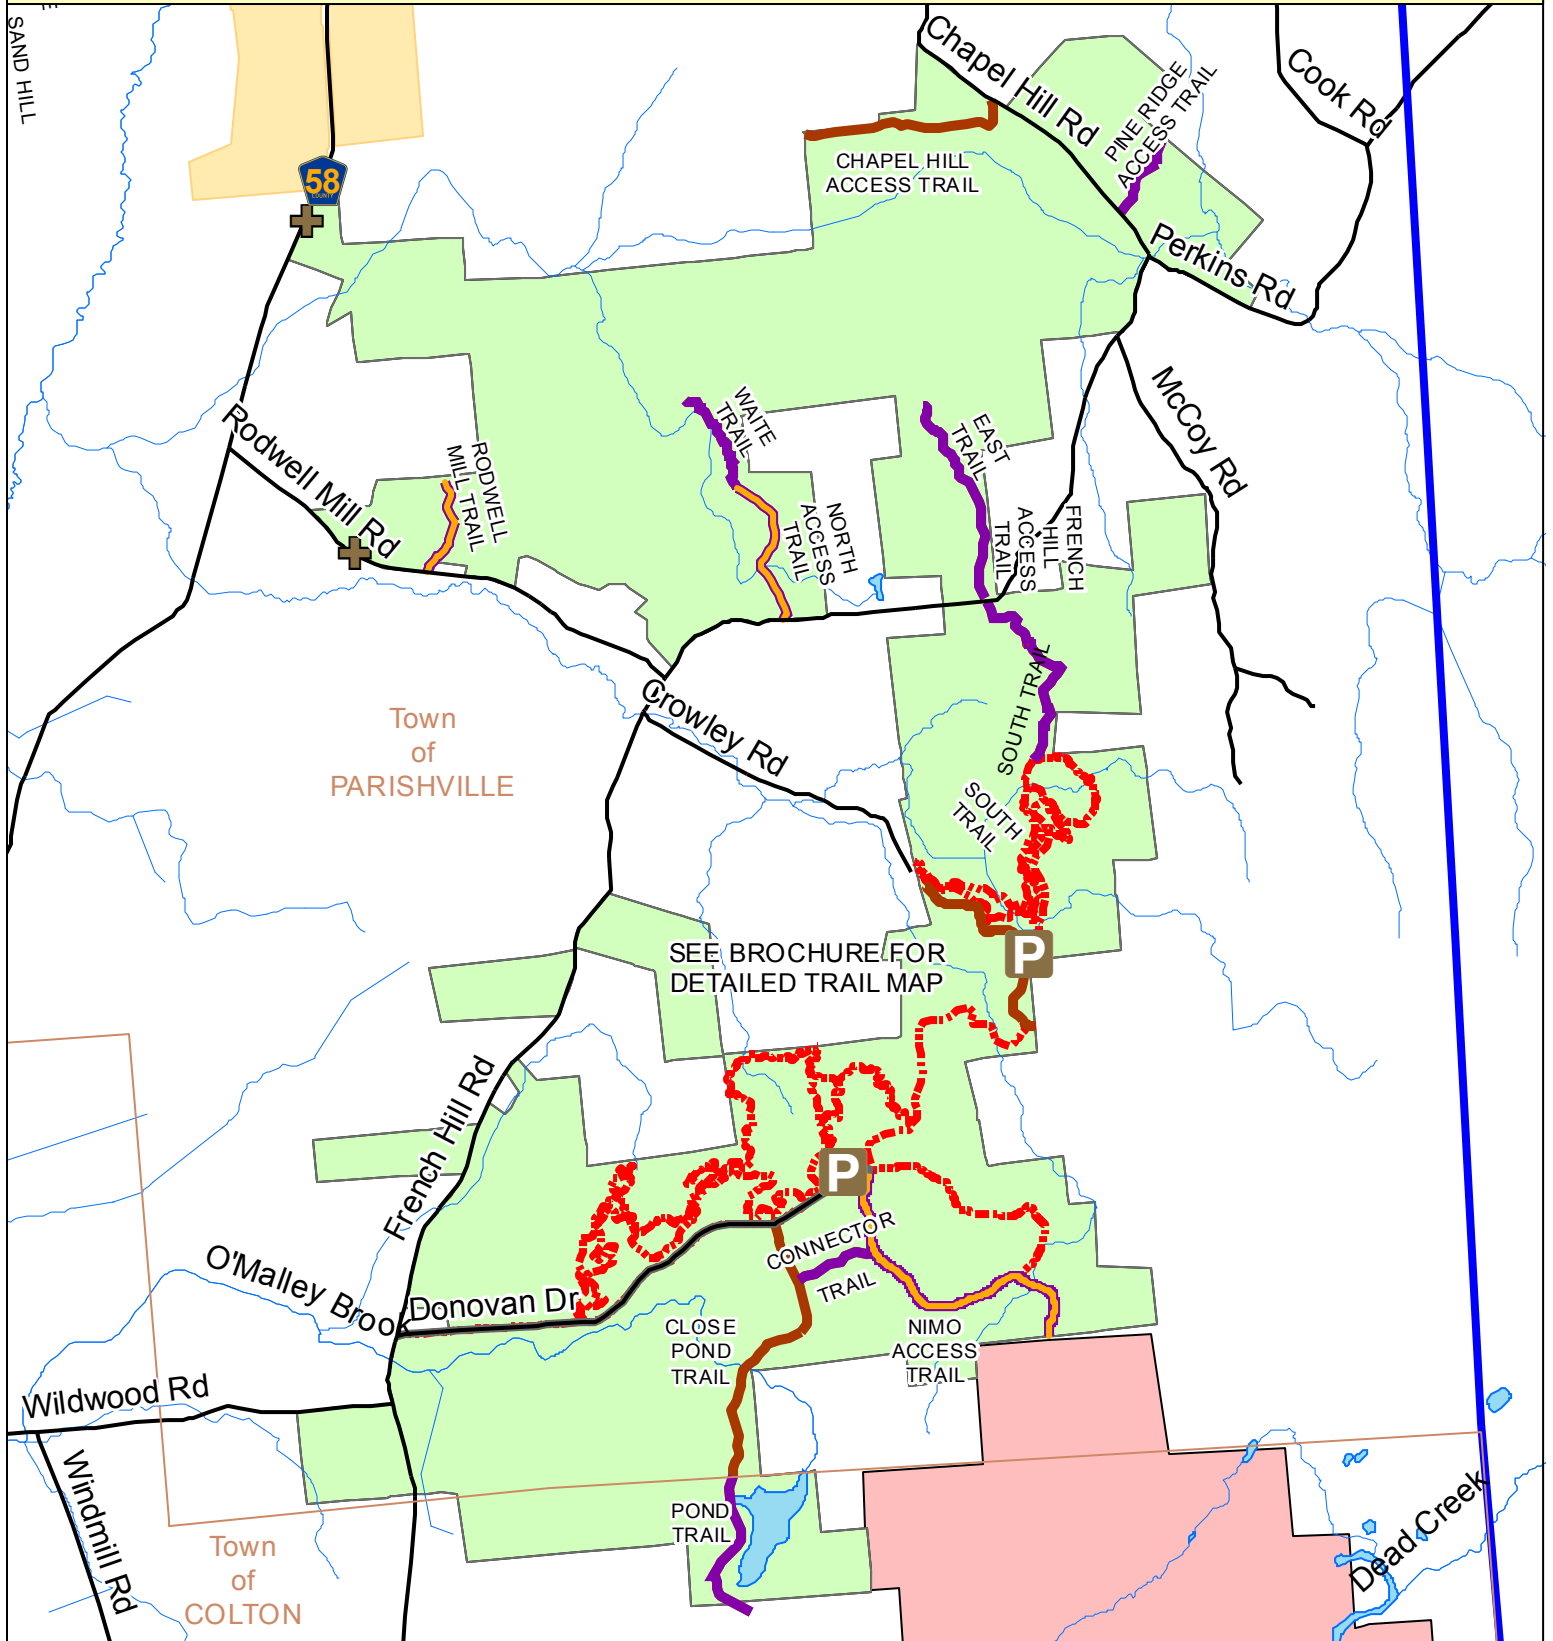

HIGH FLATS STATE FOREST

- DEC CONSERVATION EASEMENT
- County Recreational Land
- + STATE FOREST SIGN
- P UNPAVED PARKING LOT
- Public Roads
- Public Forest Access Road
- Hiking Trail
- Motorized Access by Permit Only
- Mountain Bike Trail
- Multiple Use Trail
Includes Cross Country Skiing, Hiking, Snow Shoeing.

SEE BROCHURE FOR
DETAILED TRAIL MAP