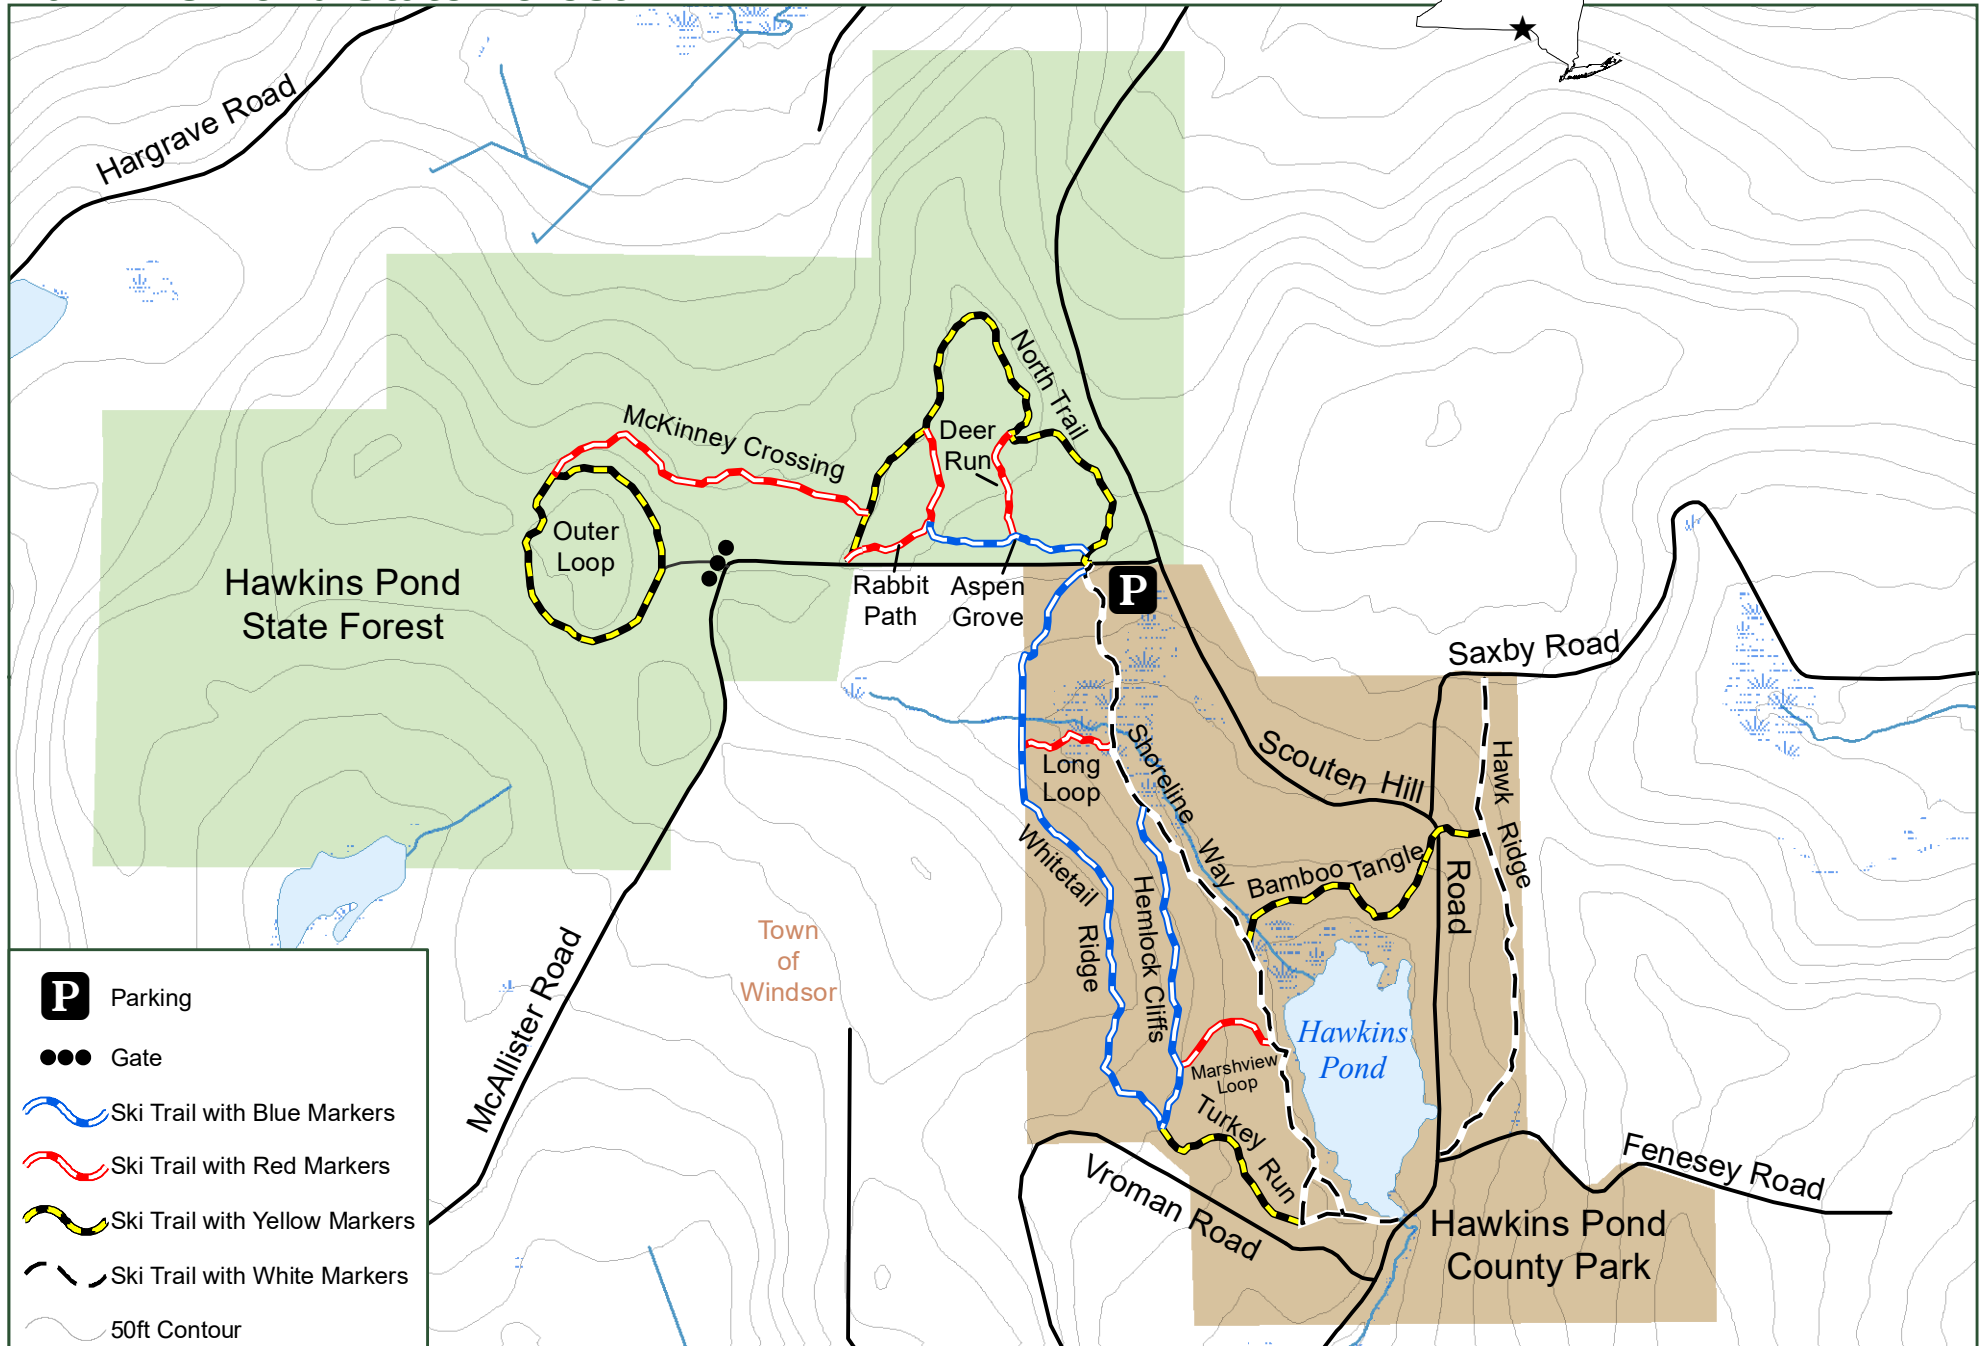

# Hawkins Pond State Forest

- P** Parking
- Gate
- Ski Trail with Blue Markers
- Ski Trail with Red Markers
- Ski Trail with Yellow Markers
- Ski Trail with White Markers
- 50ft Contour