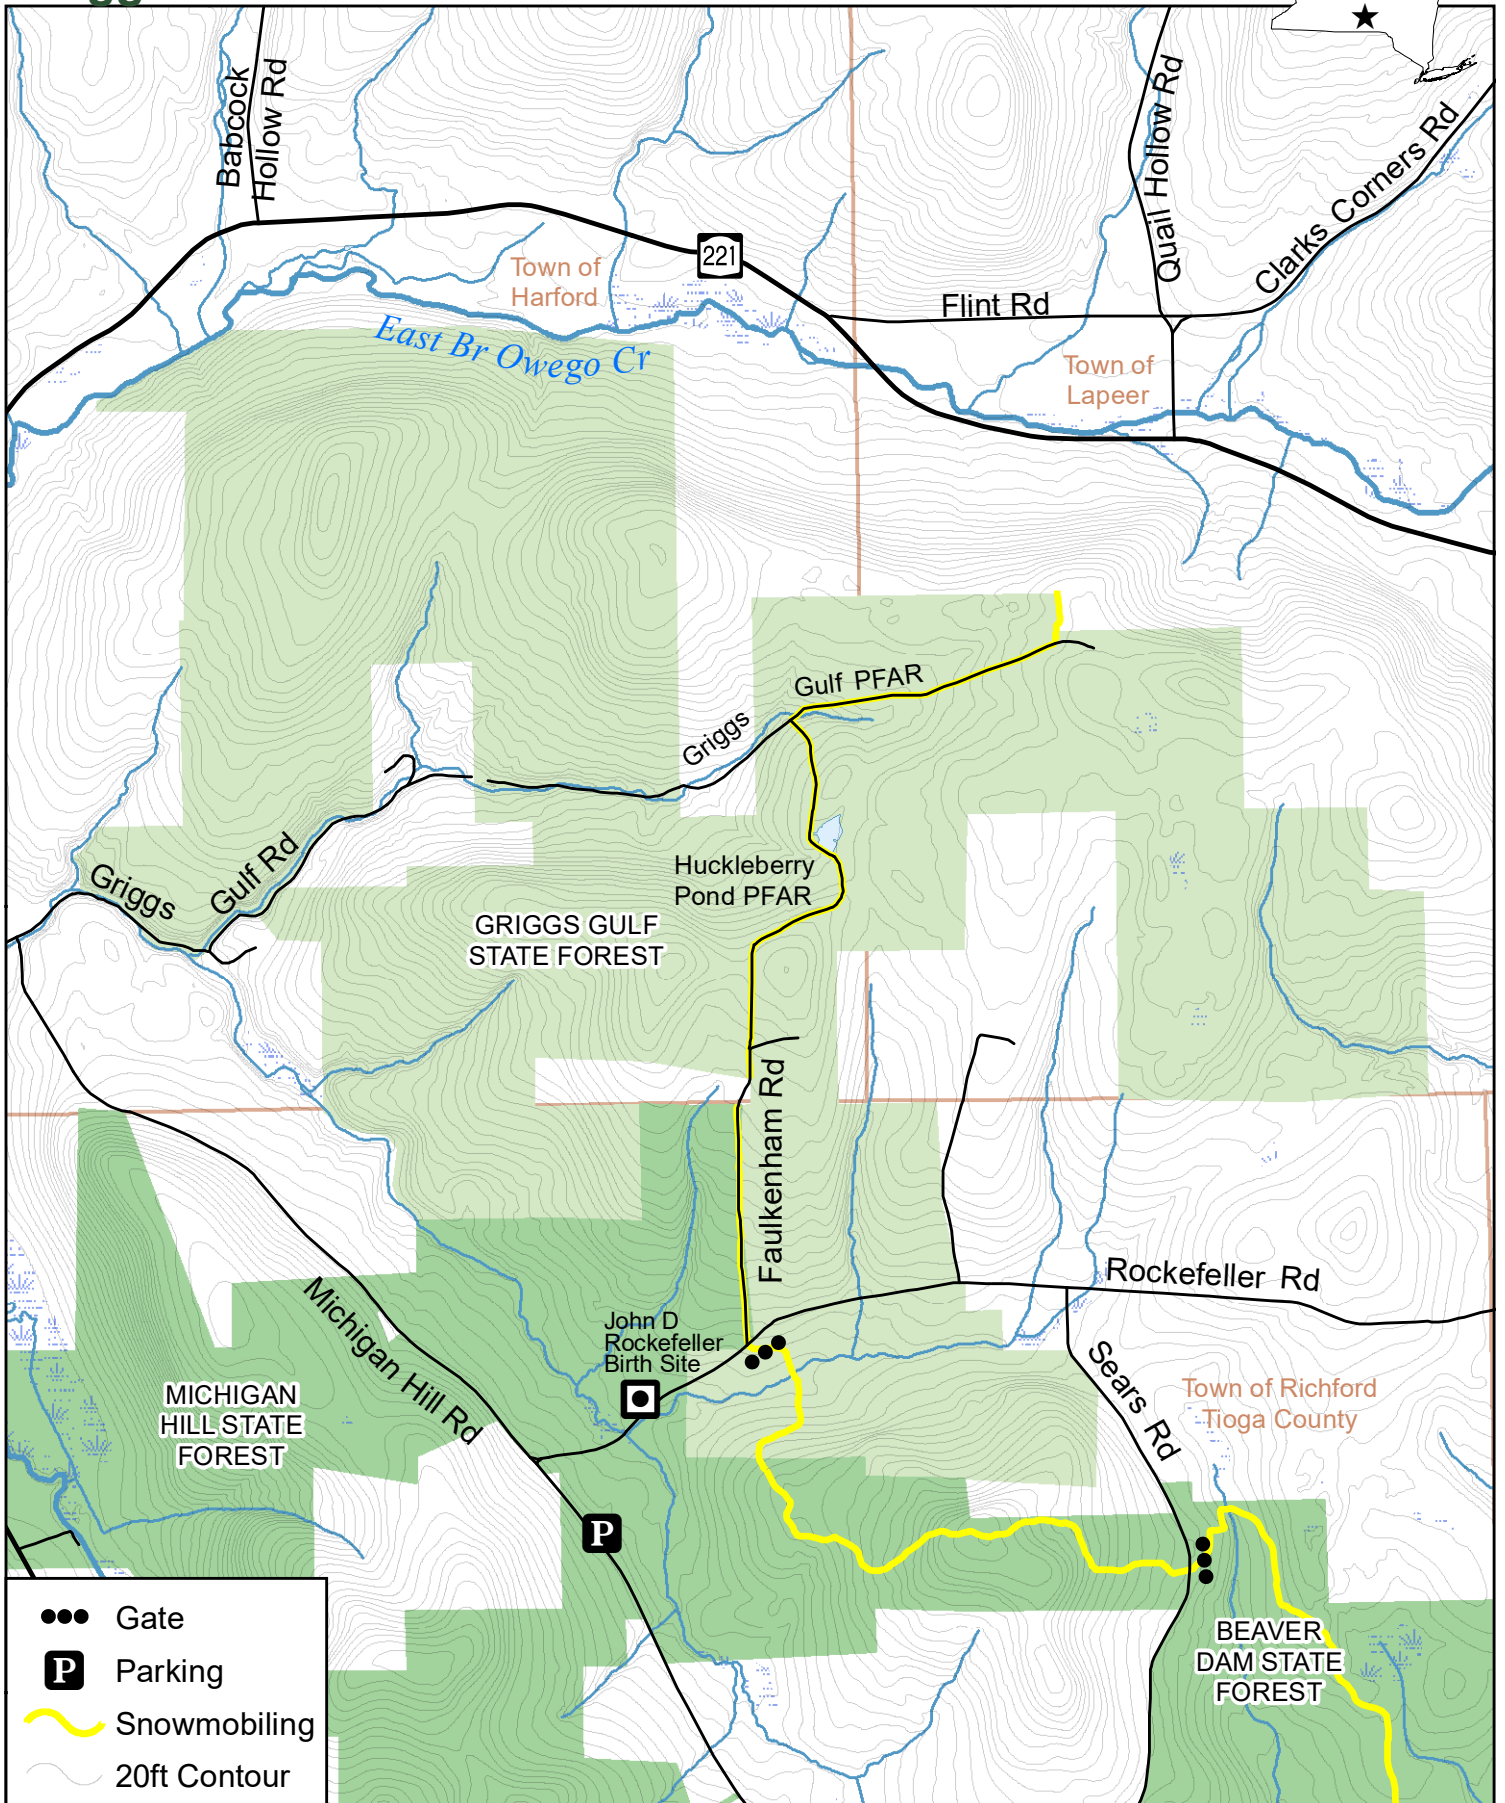

Griggs Gulf State Forest

- Gate
- P** Parking
- Snowmobiling
- 20ft Contour