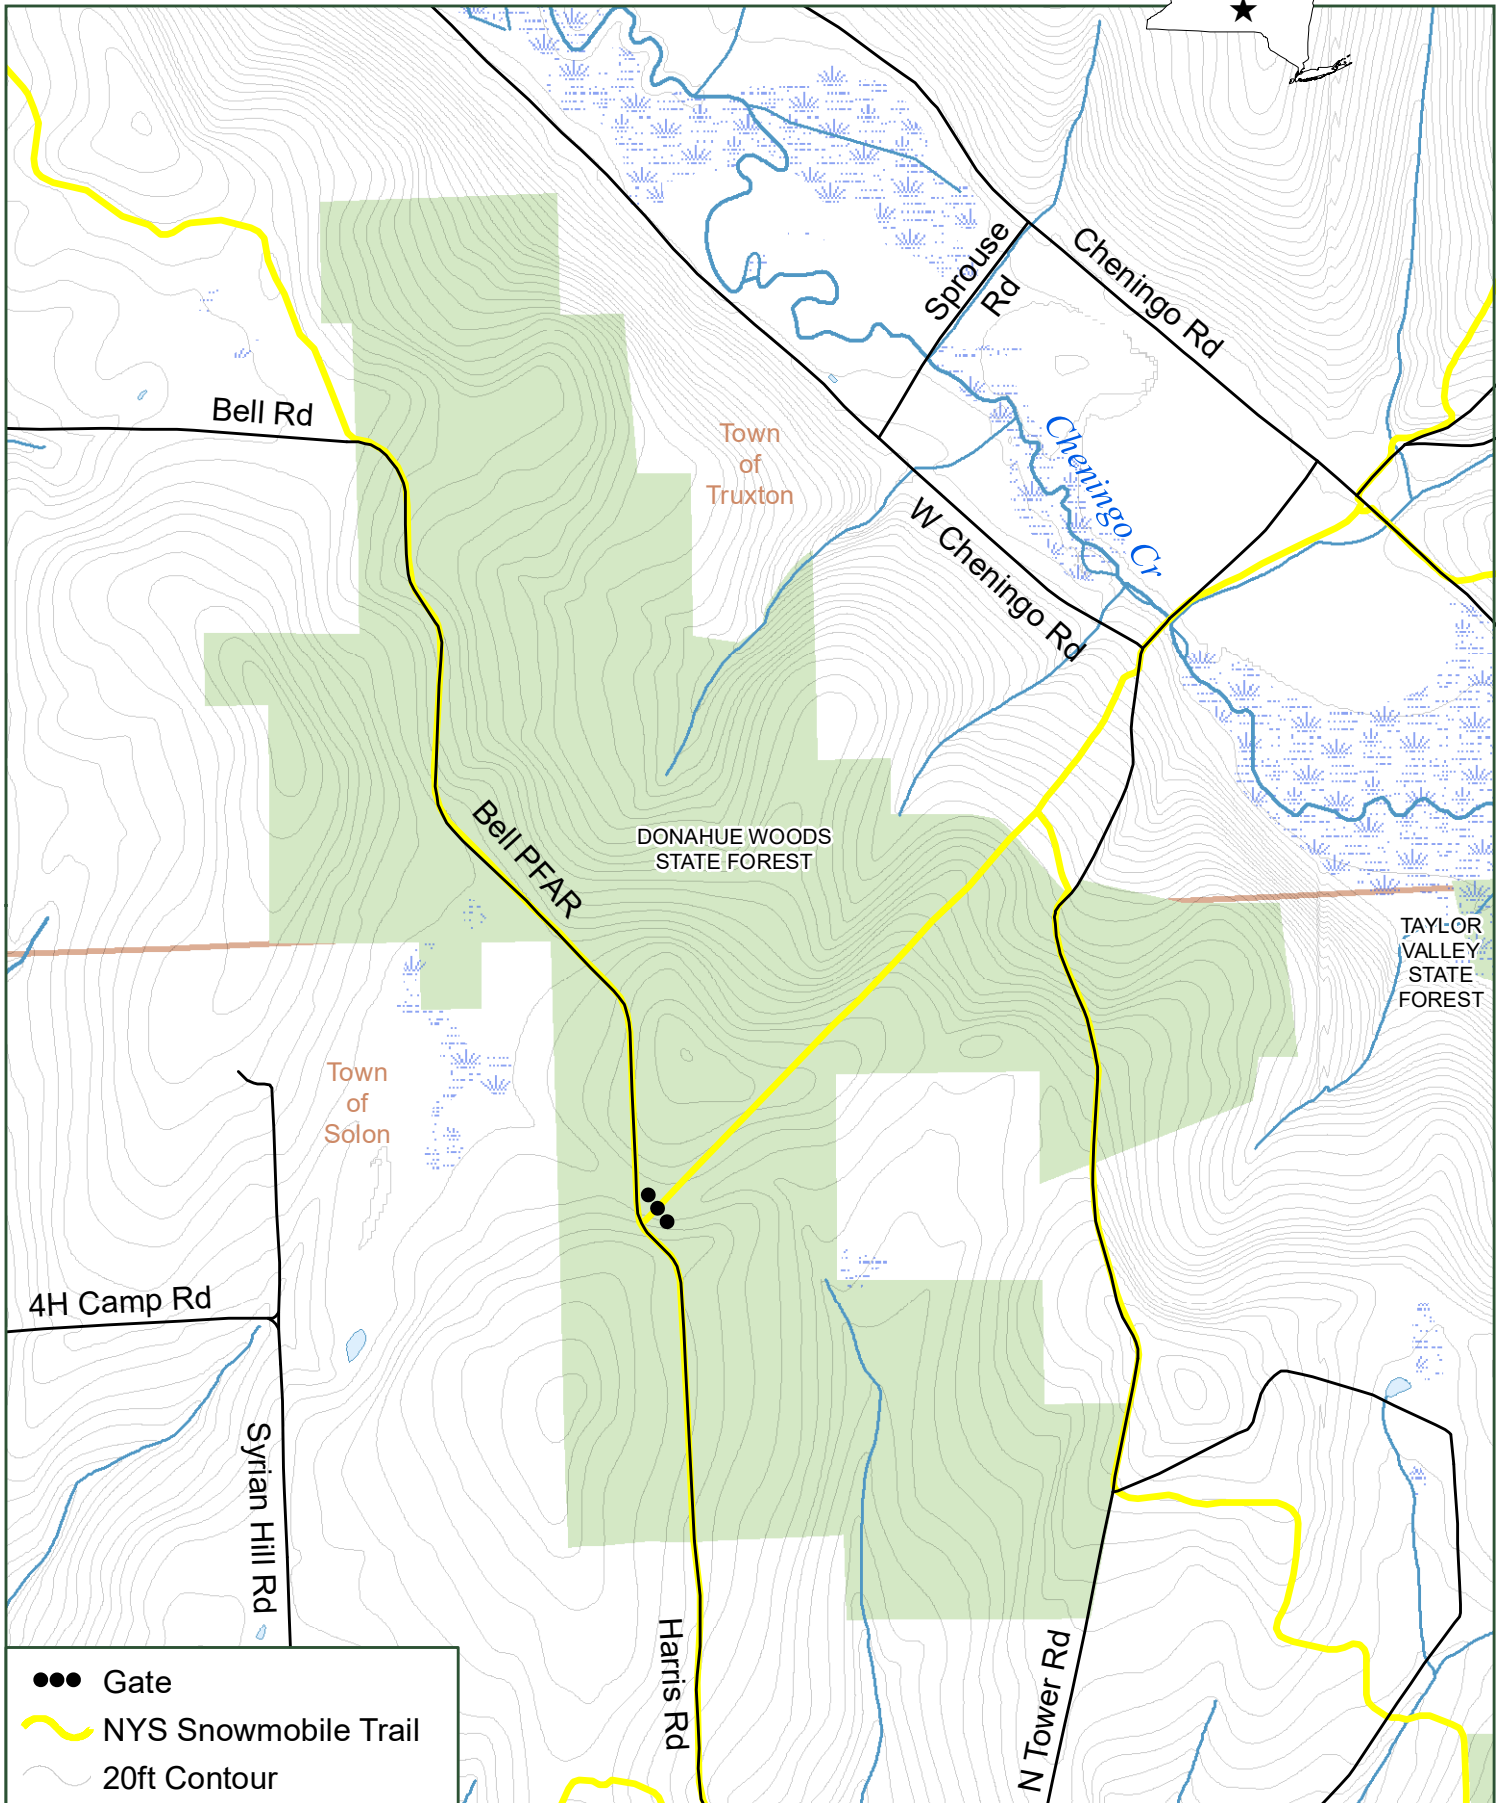

Donahue Woods State Forest

- Gate
- NYS Snowmobile Trail
- 20ft Contour