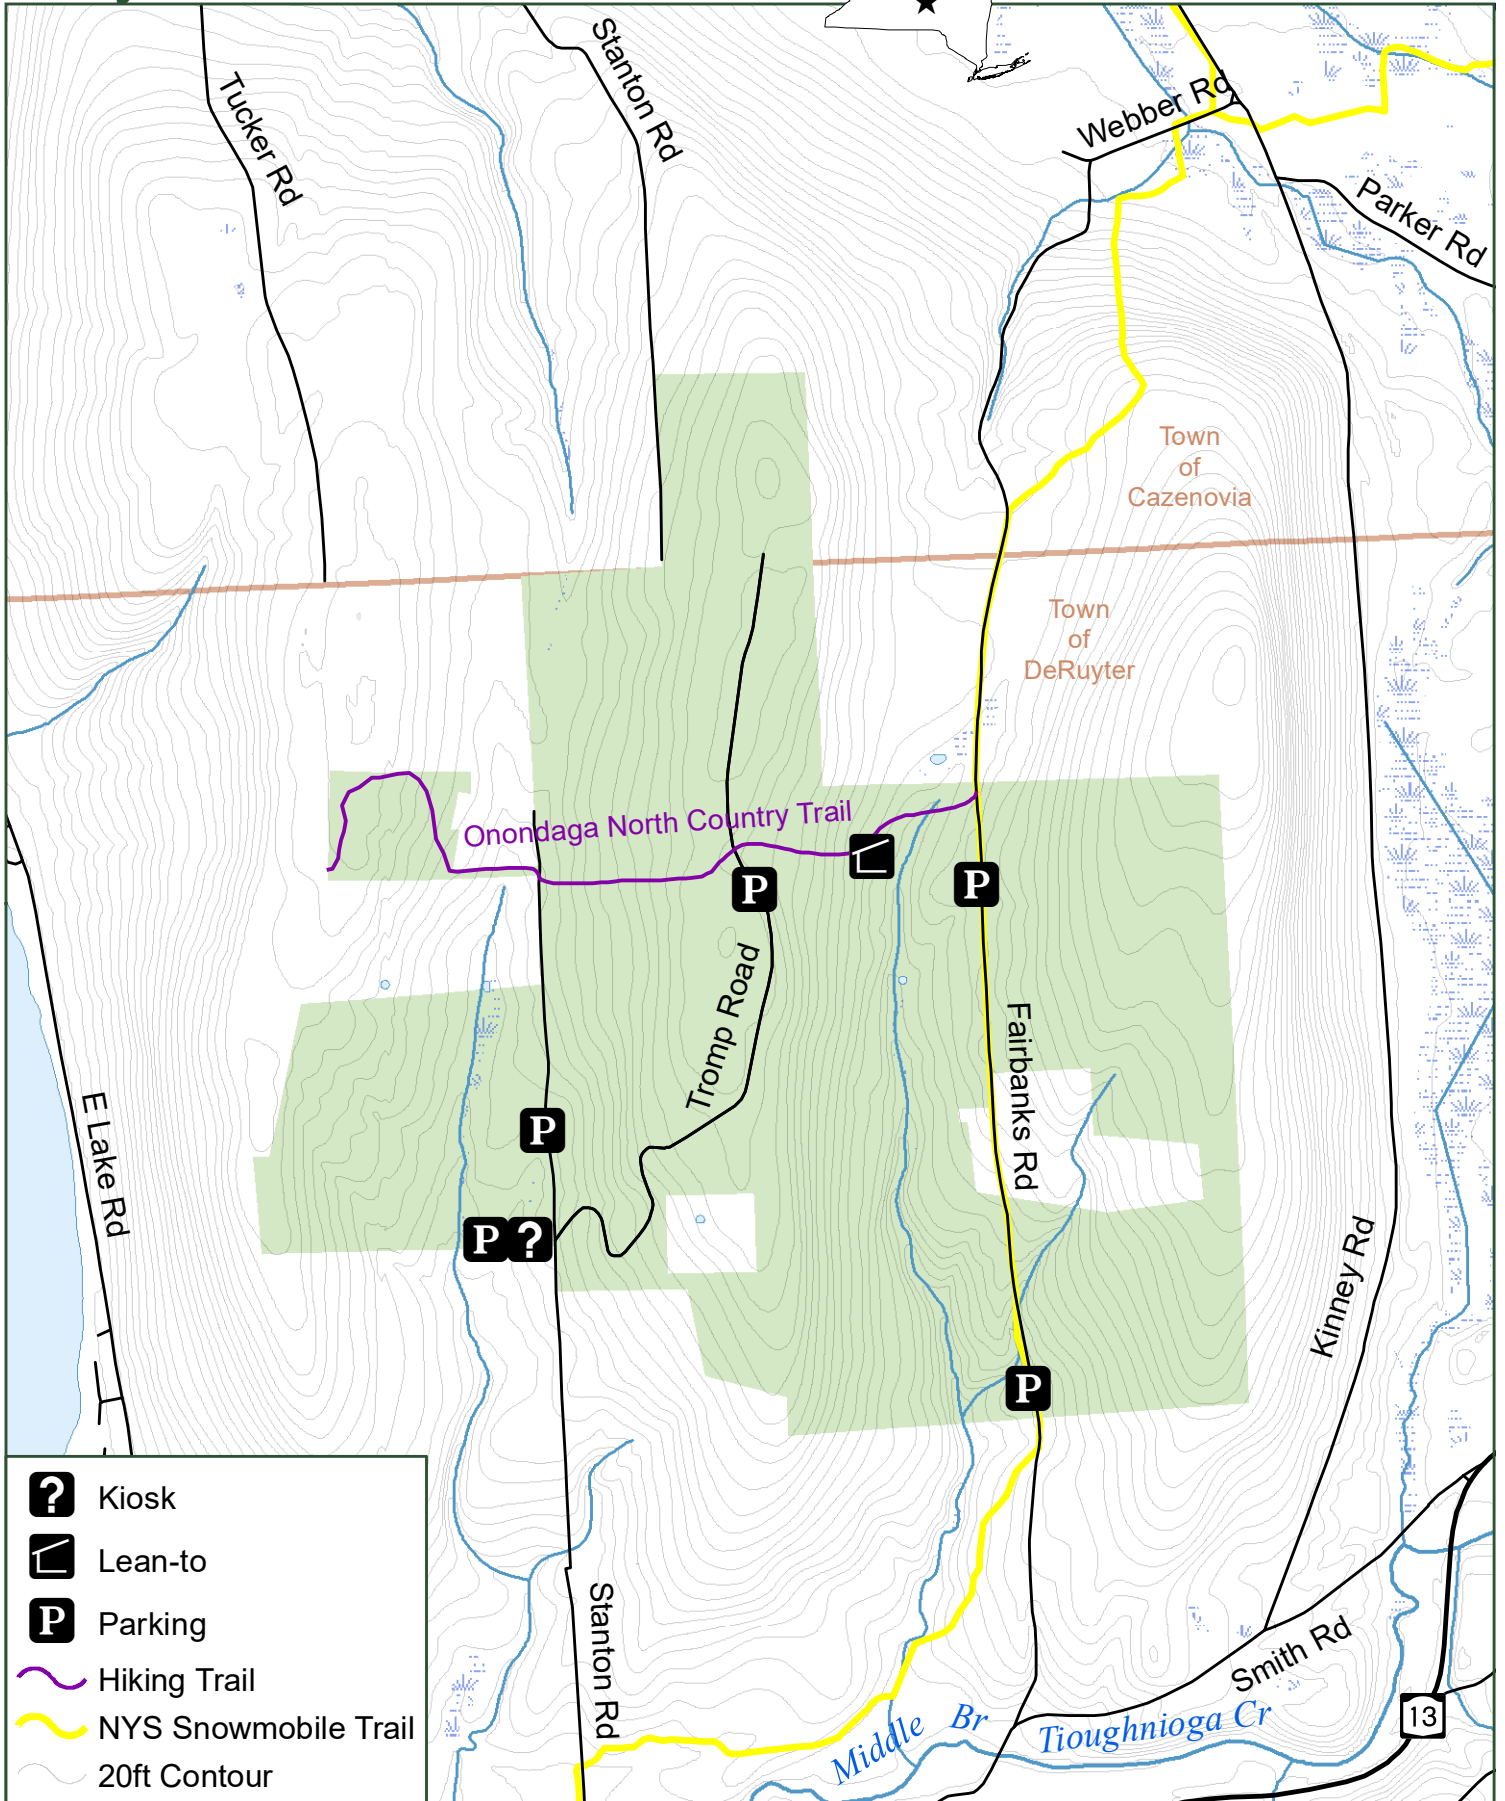

Deruyter State Forest

- Kiosk
- Lean-to
- Parking
- Hiking Trail
- NYS Snowmobile Trail
- 20ft Contour

Department of
Environmental
Conservation

0 0.25 0.5 1 Miles 5/22

Madison County