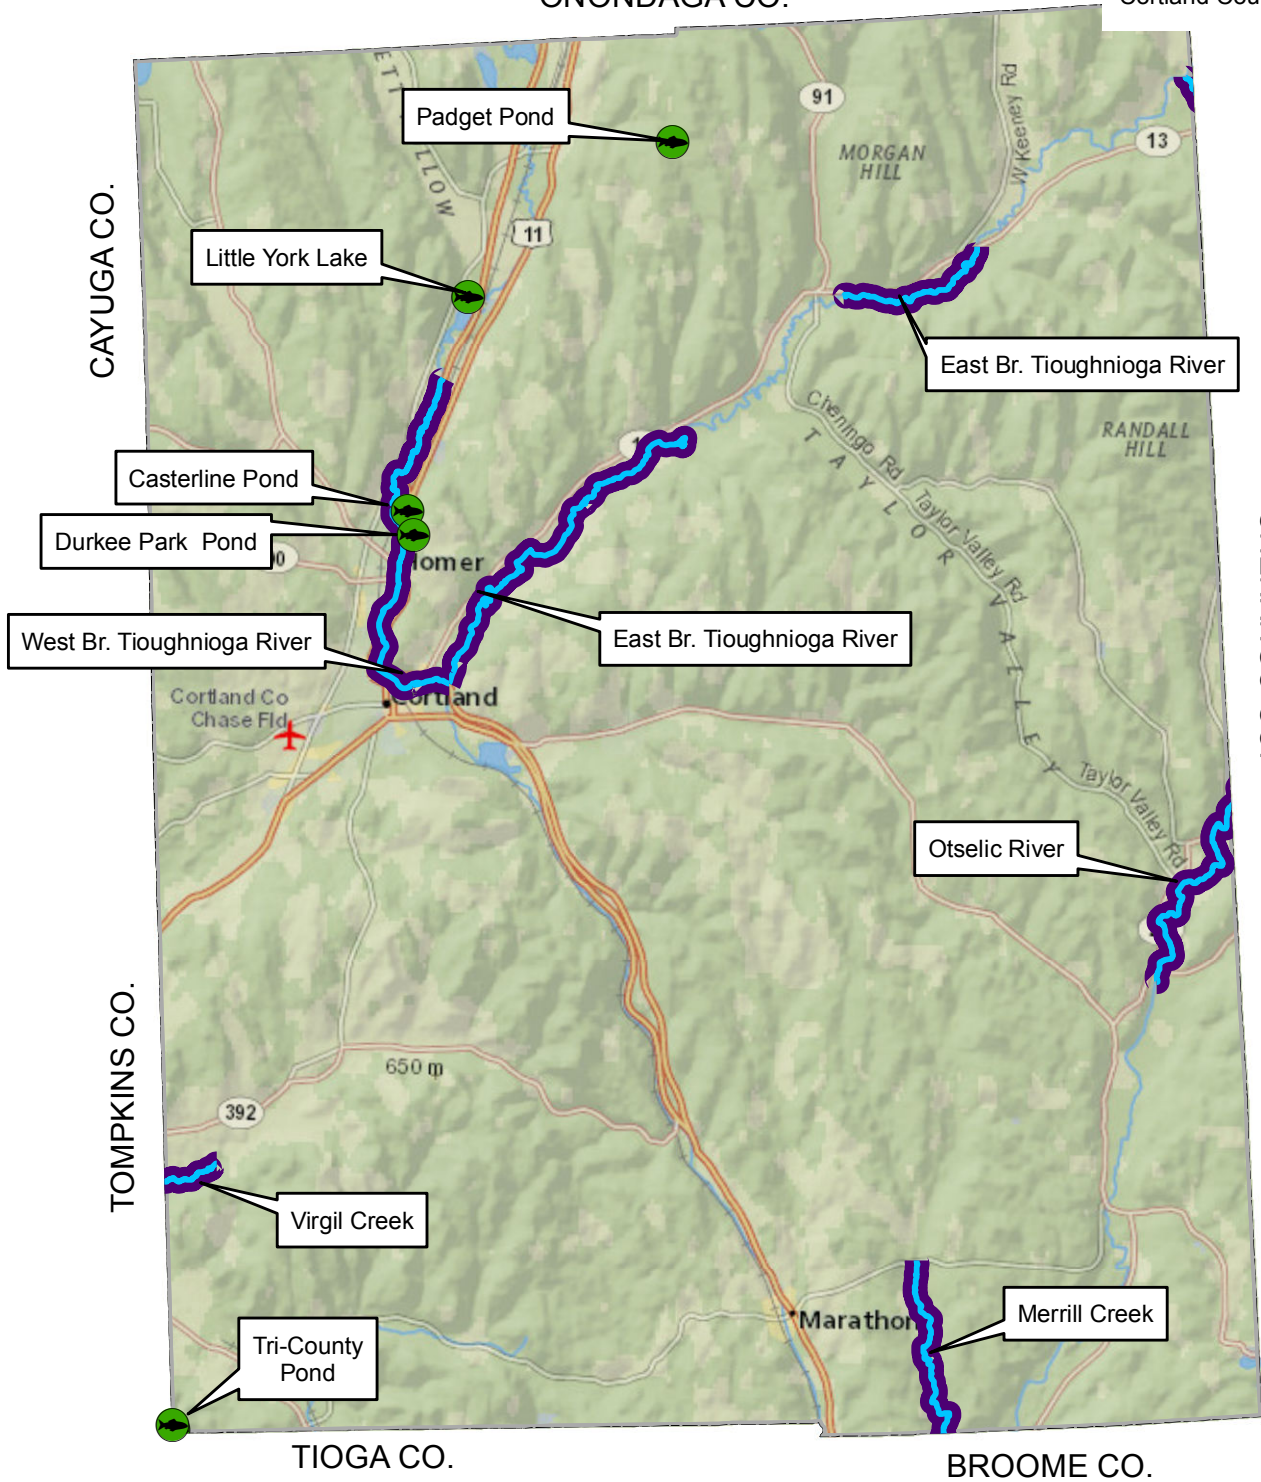

# Cortland County Trout Stocking

ONONDAGA CO.

Cortland County

## Legend

- Stocked Lakes and Ponds
- Stocked Stream Sections

Some landowners within a stocked section may not allow access (lands are posted against fishing), and these areas are not stocked with trout by the state. Stocked sections without Public Fishing Rights (PFR) are open to fishing by willing landowners, so respect their property, or you risk losing public access to these streams. Please view <http://www.dec.ny.gov/outdoor/44869.html> for information on streams with PFR.