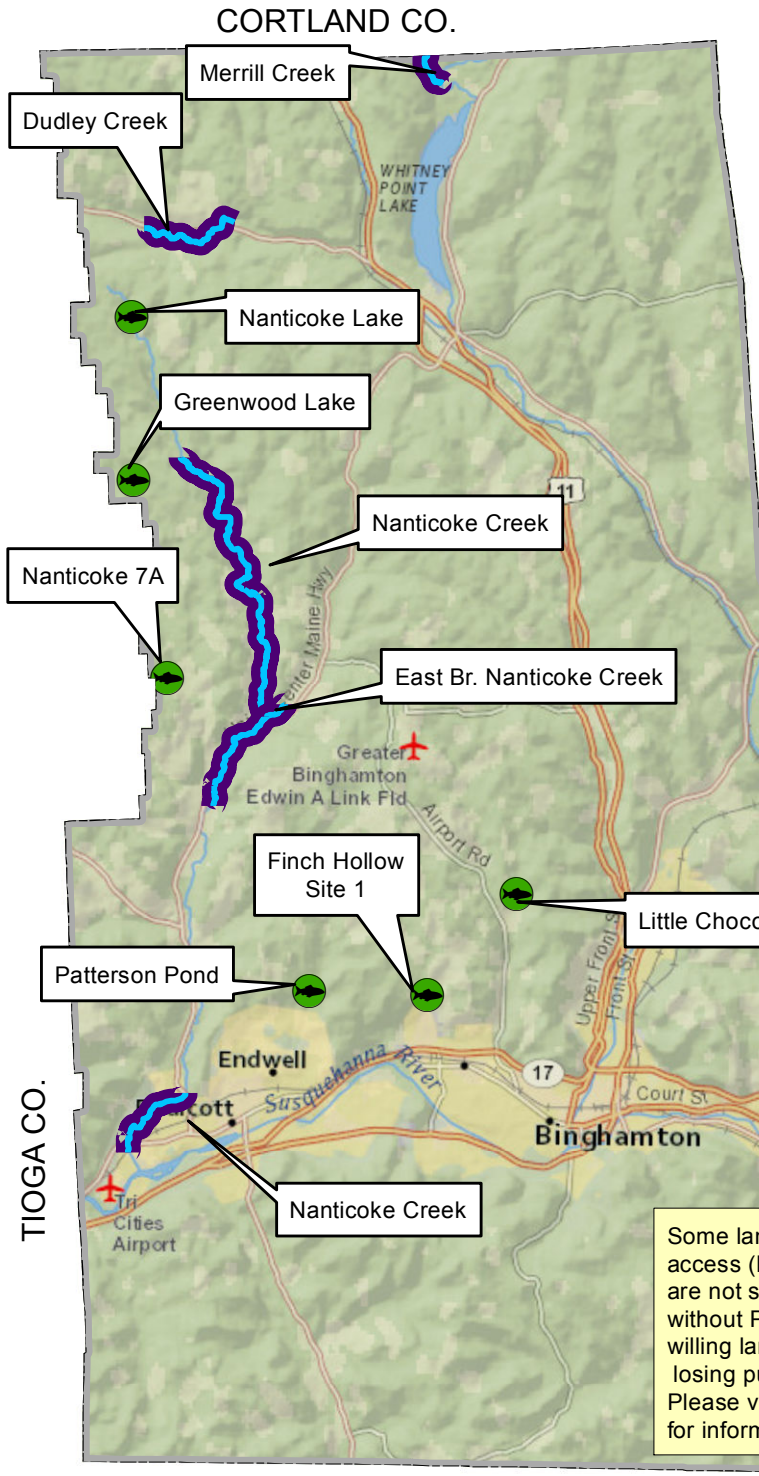

Broome County Trout Stocking

Legend

- Stocked Ponds and Lakes
- Stocked Stream Sections

0 5 10 Miles

Some landowners within a stocked section may not allow access (lands are posted against fishing), and these areas are not stocked with trout by the state. Stocked sections without Public Fishing Rights (PFR) are open to fishing by willing landowners, so respect their property, or you risk losing public access to these streams. Please view <http://www.dec.ny.gov/outdoor/44869.html> for information on streams with PFR.

TIOGA CO.

CHENANGO CO.

DELAWARE CO.

PENNSYLVANIA