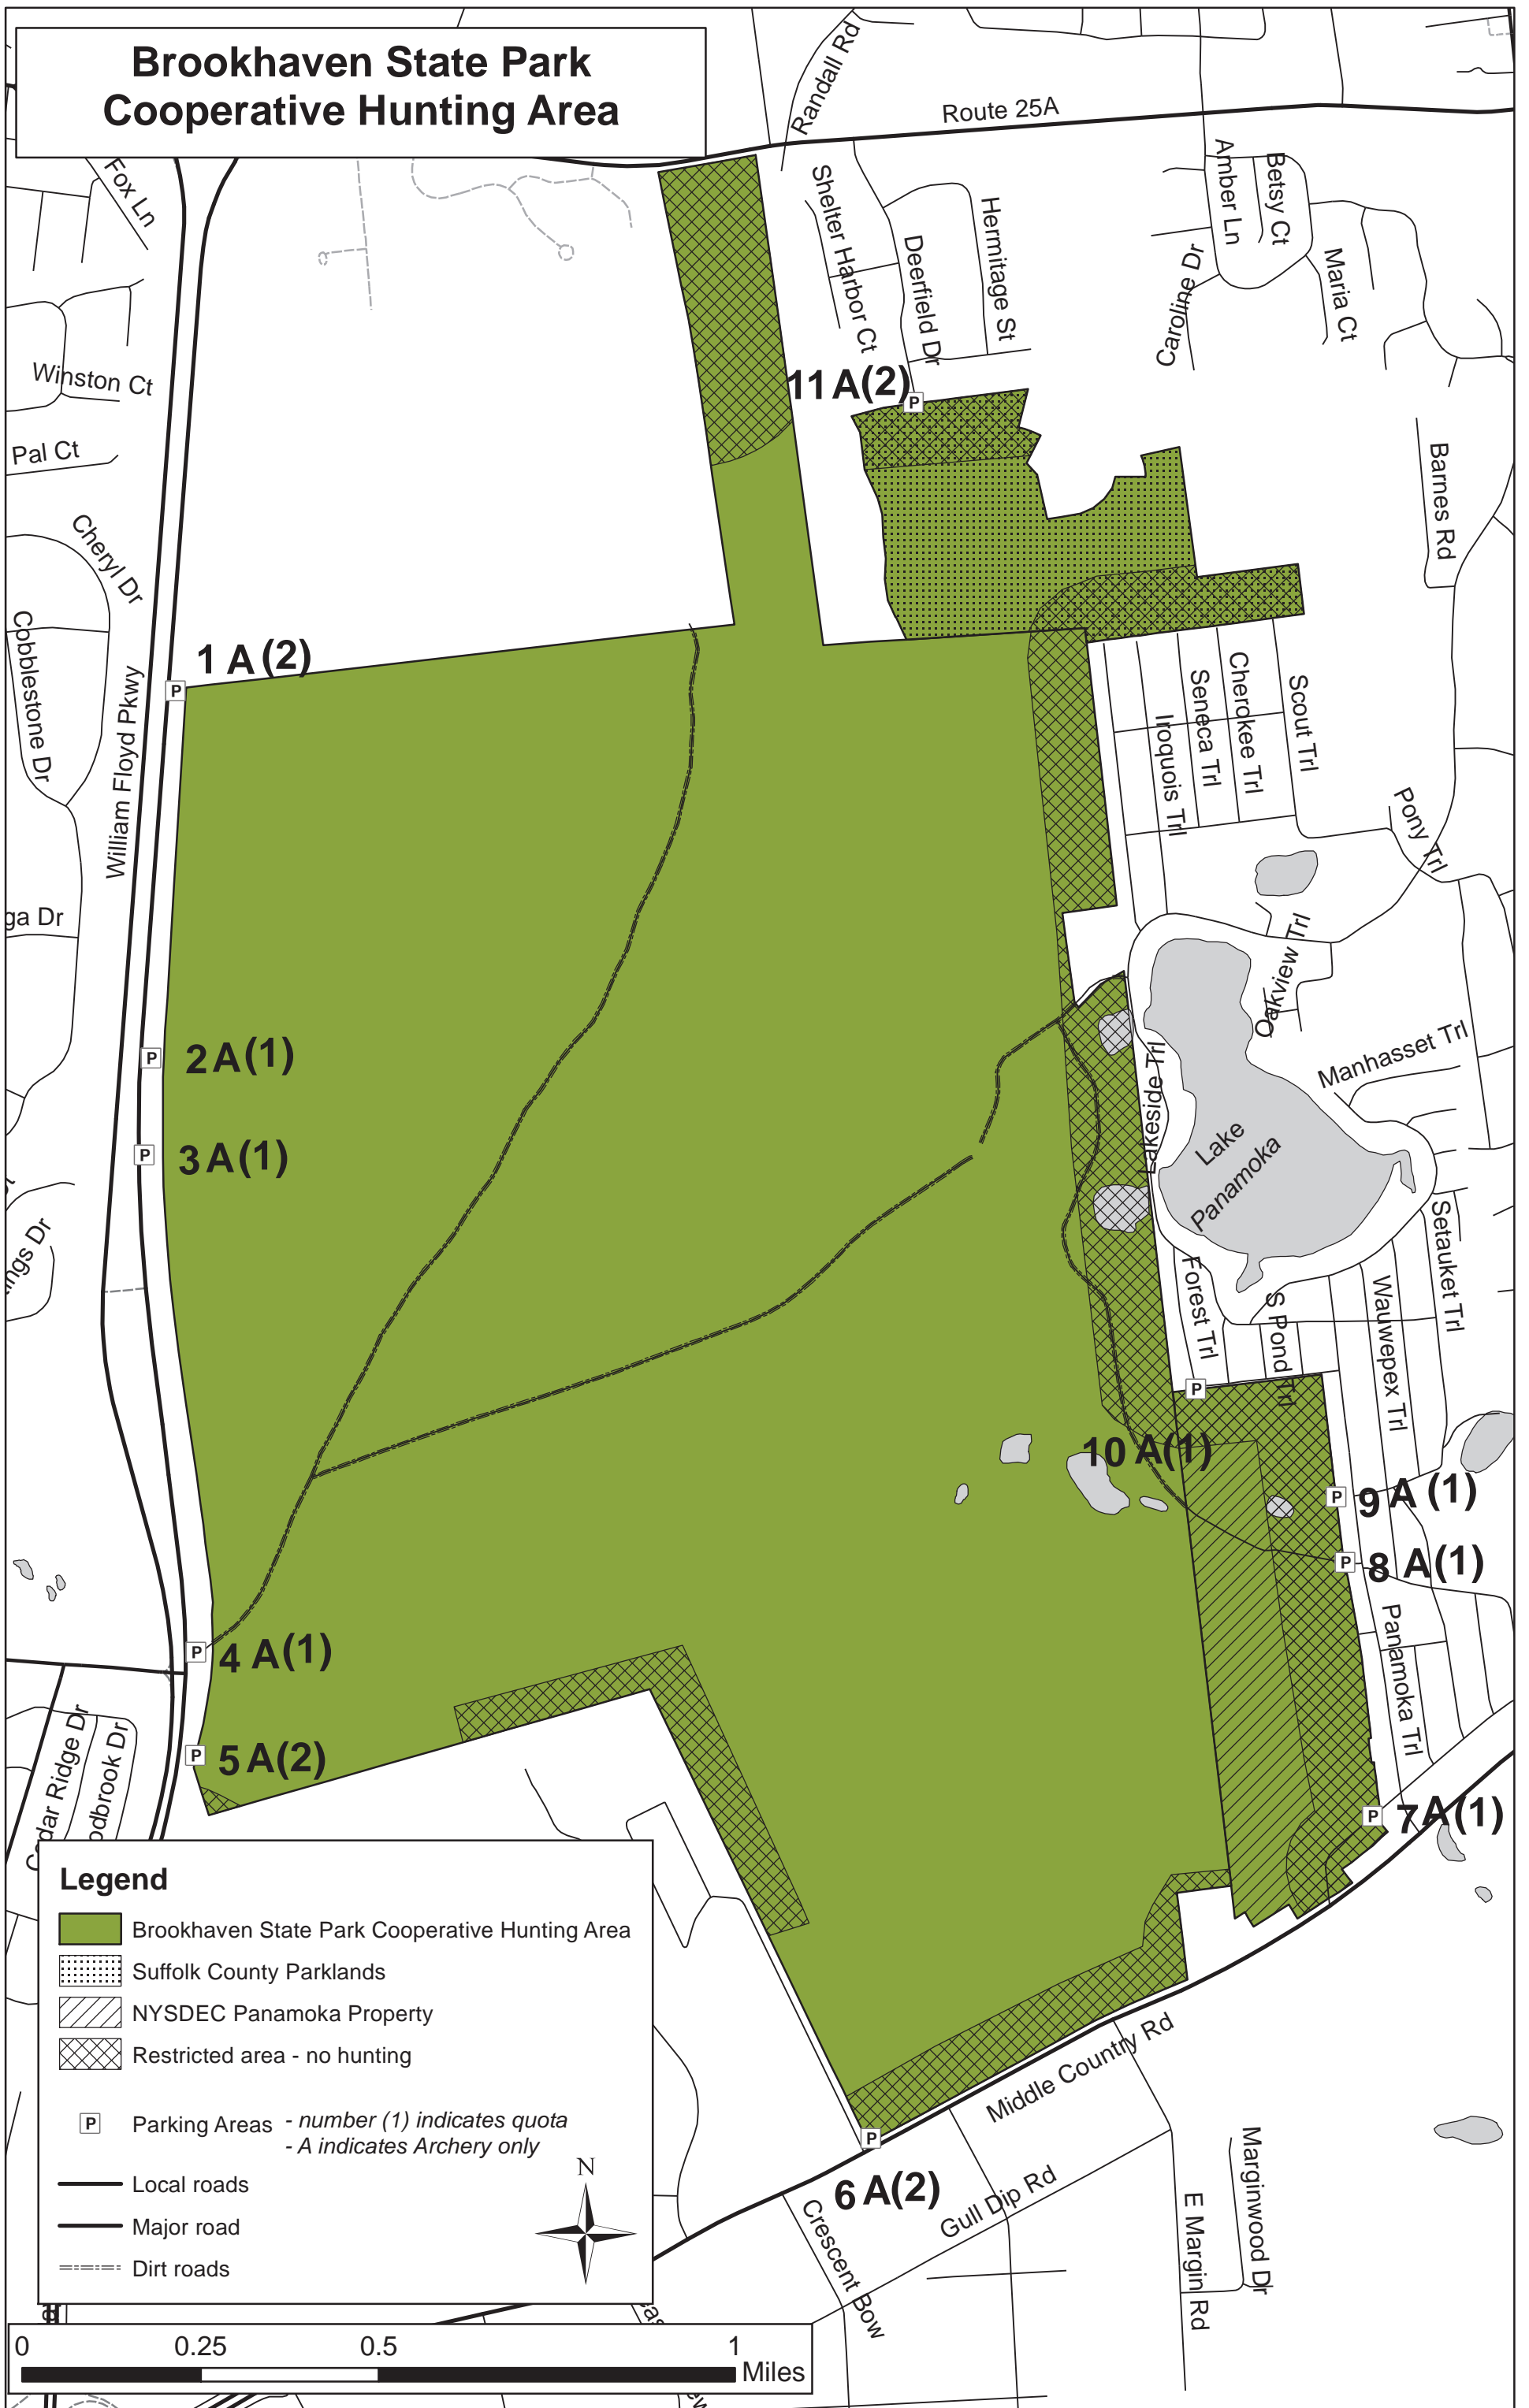

# Brookhaven State Park Cooperative Hunting Area

## Legend

- Brookhaven State Park Cooperative Hunting Area
- Suffolk County Parklands
- NYSDEC Panamoka Property
- Restricted area - no hunting
- P Parking Areas - *number (1) indicates quota*  
- *A indicates Archery only*
- Local roads
- Major road
- Dirt roads