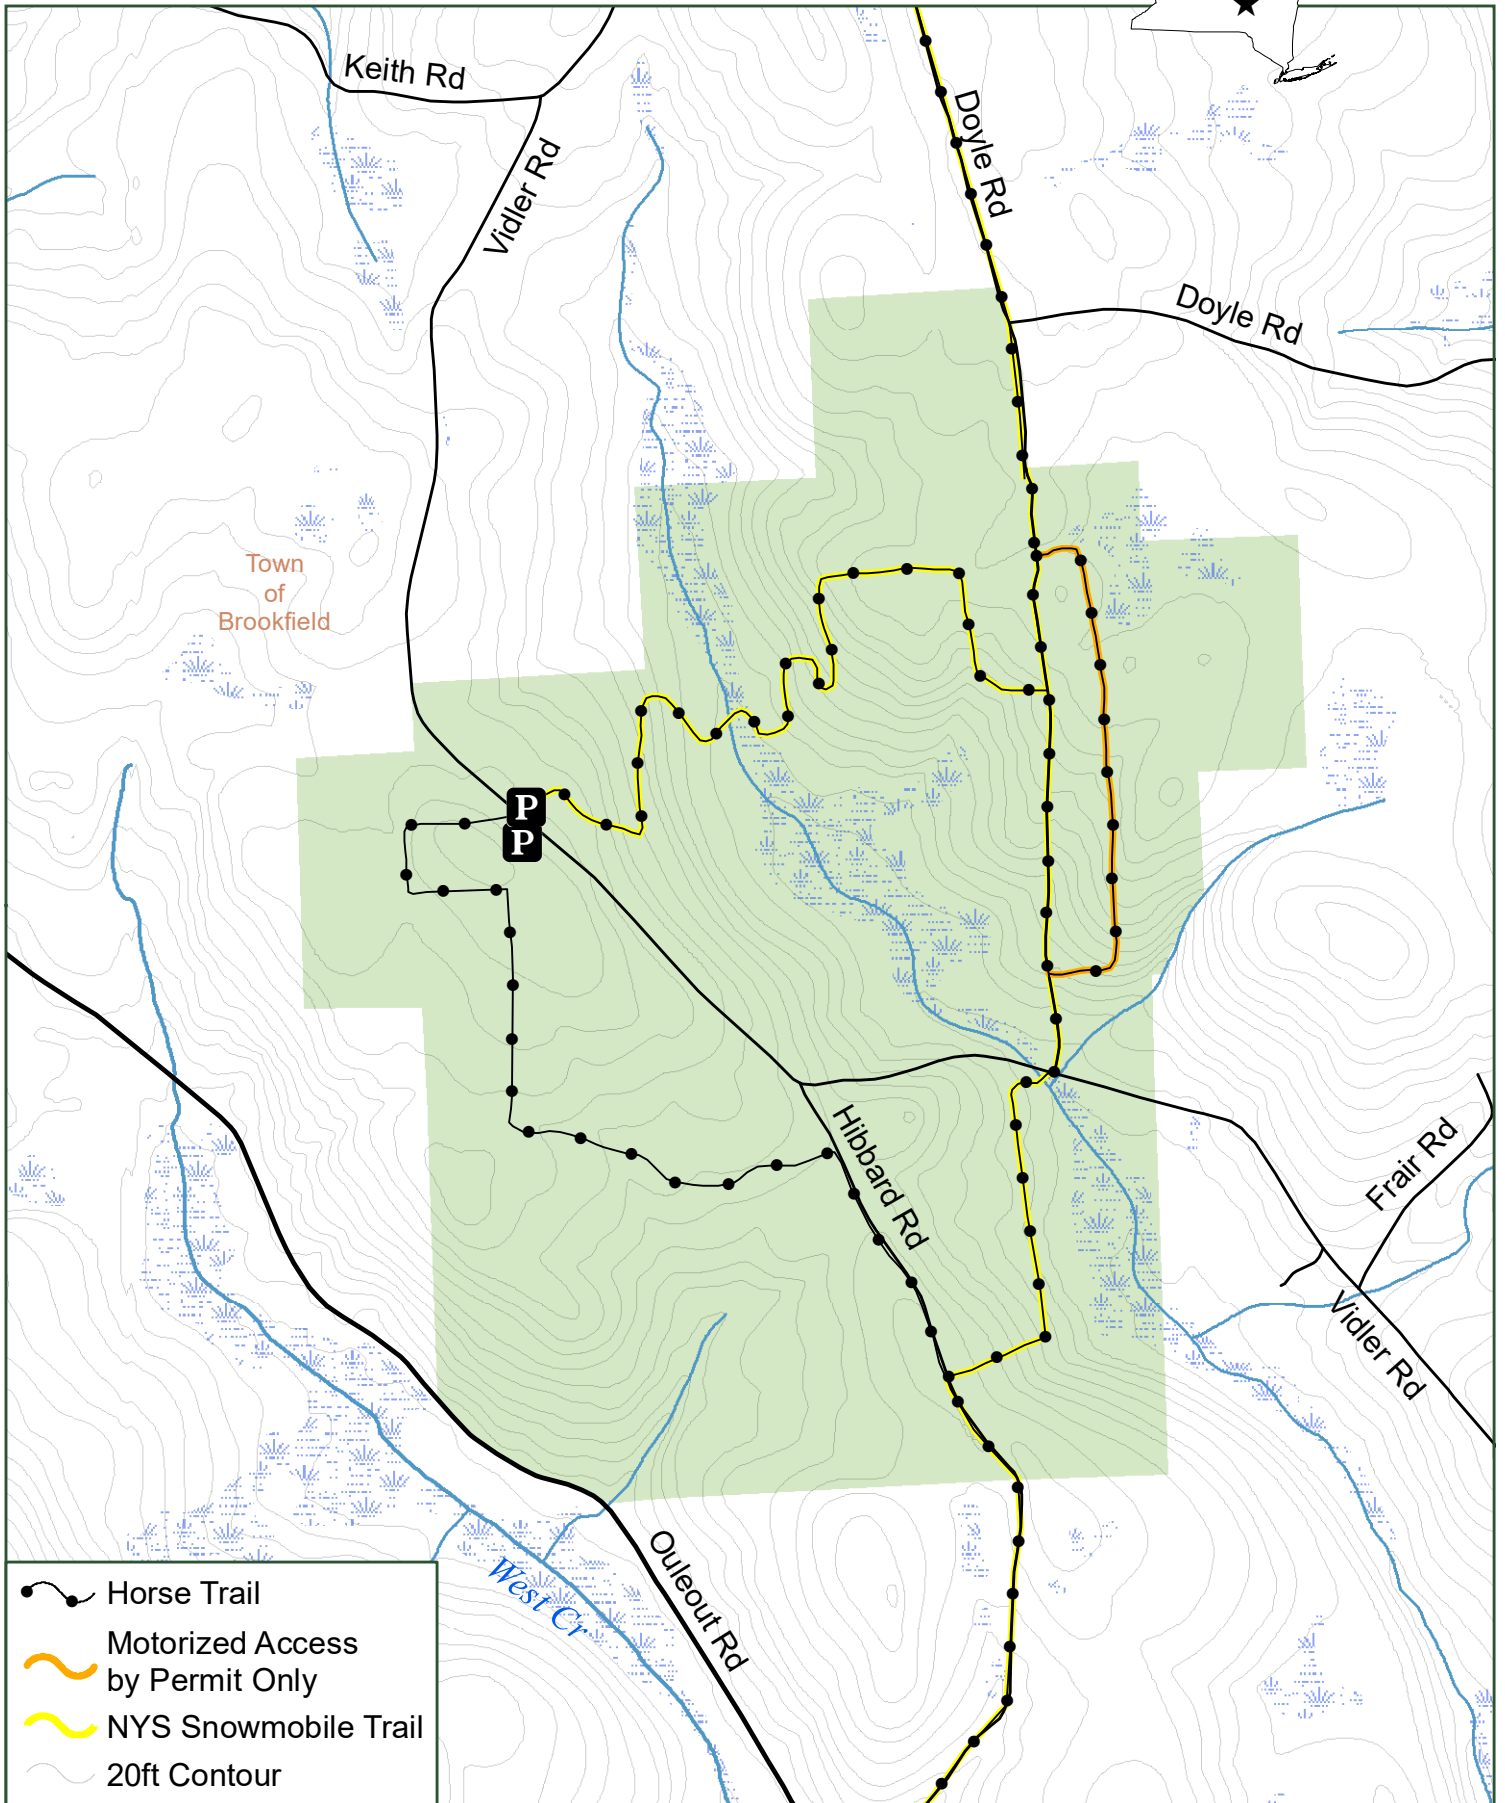

Brookfield Railroad State Forest

- Horse Trail
- Motorized Access by Permit Only
- NYS Snowmobile Trail
- 20ft Contour

Department of Environmental Conservation

Madison County